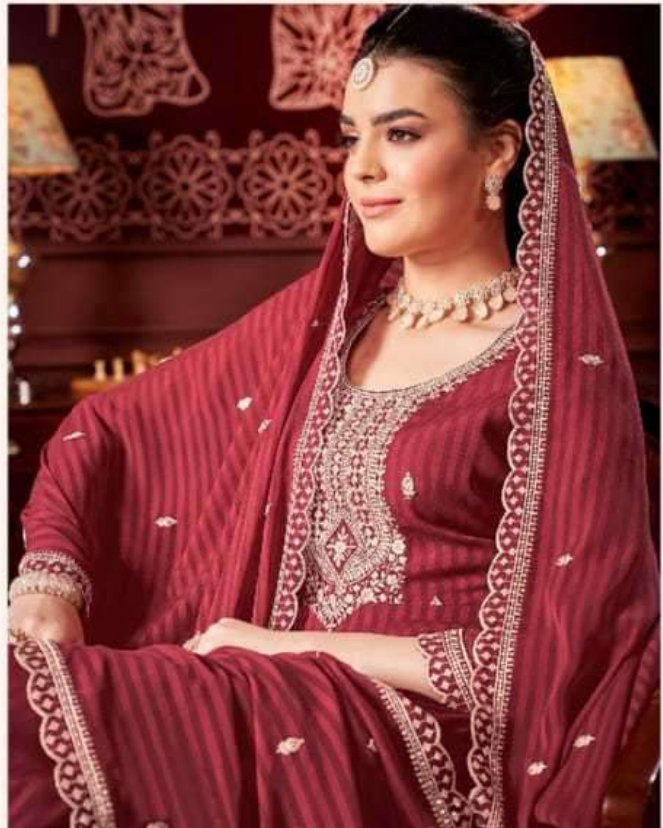

H-1410-005

H-1410-005

H-1410-004

H-1410-005

: TOP :
Premium Self Weaving Fabric
with Designer Embroidery

: BOTTOM :
Dul Santoon Dyed

: DUPATTA :
Premium Self Weaving Fabric with
Four Side Embroidery Lace

Door
डोर

H-1410-002

Door
डोर

Door डोर

H-1410-001

H-1410-002

H-1410-003

COLOUR RUSH

Beautiful shades of spring come together in a perfection of design & styles to give you new look.