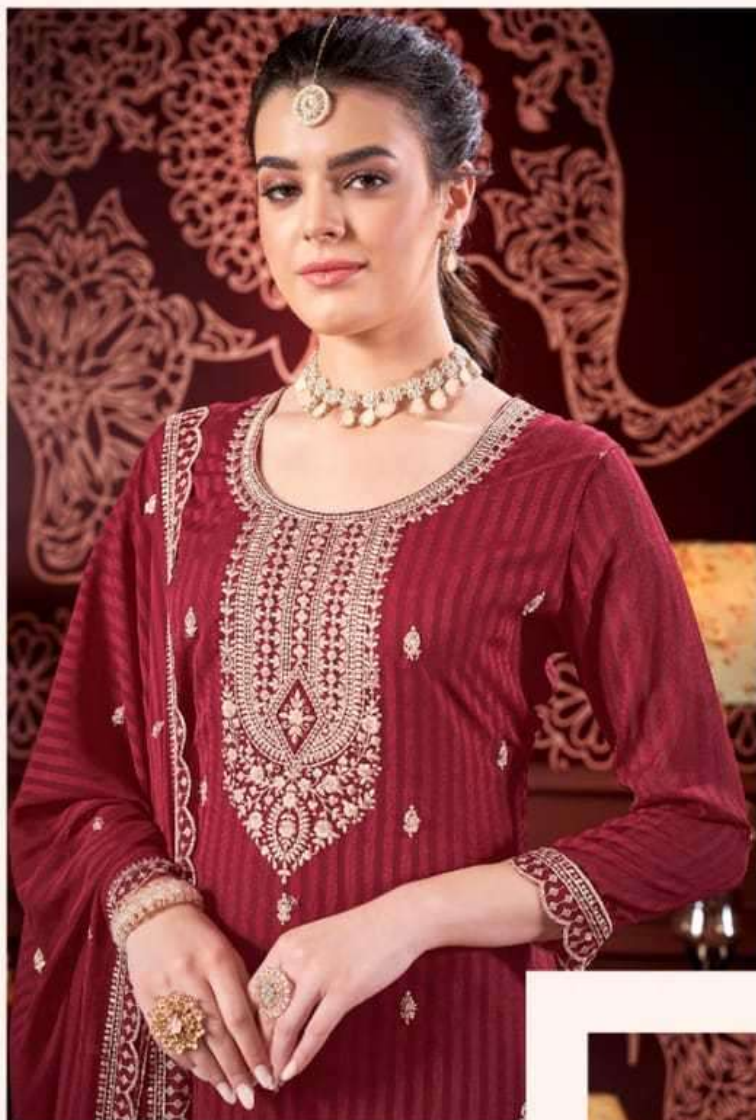

H-1410-005

H-1410-005

H-1410-004

H-1410-005

: TOP :
Premium Self Weaving Fabric
with Designer Embroidery

: BOTTOM :
Dul Santoon Dyed

: DUPATTA :
Premium Self Weaving Fabric with
Four Side Embroidery Lace

Door
डोर

H-1410-002

Door
डोर

Door डोर

H-1410-001

H-1410-002

H-1410-003

COLOUR RUSH

Beautiful shades of spring come together in a perfection of design & styles to give you new look.