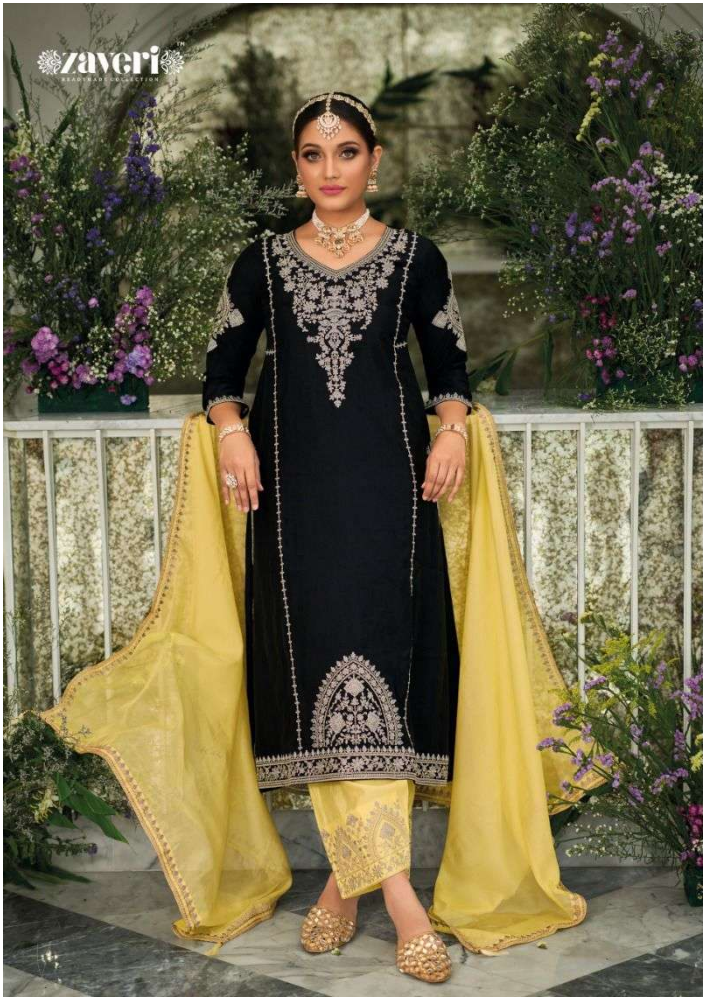

# Black & White

Vol-3

**zaveri**<sup>TM</sup>  
READYMADECOLLECTION

D.1269

D.1270

# Black & White

Vol-3

FASHIONSFADE,STYLEISETERNAL

D.1269

FASHIONFADE, STYLEIS ETERNAL

TRENDY IS THE LAST STAGE BEFORE TACKY

**zaveri**<sup>TM</sup>  
HANDMADE COLLECTION

**zaveri**<sup>TM</sup>  
READYMADE COLLECTION