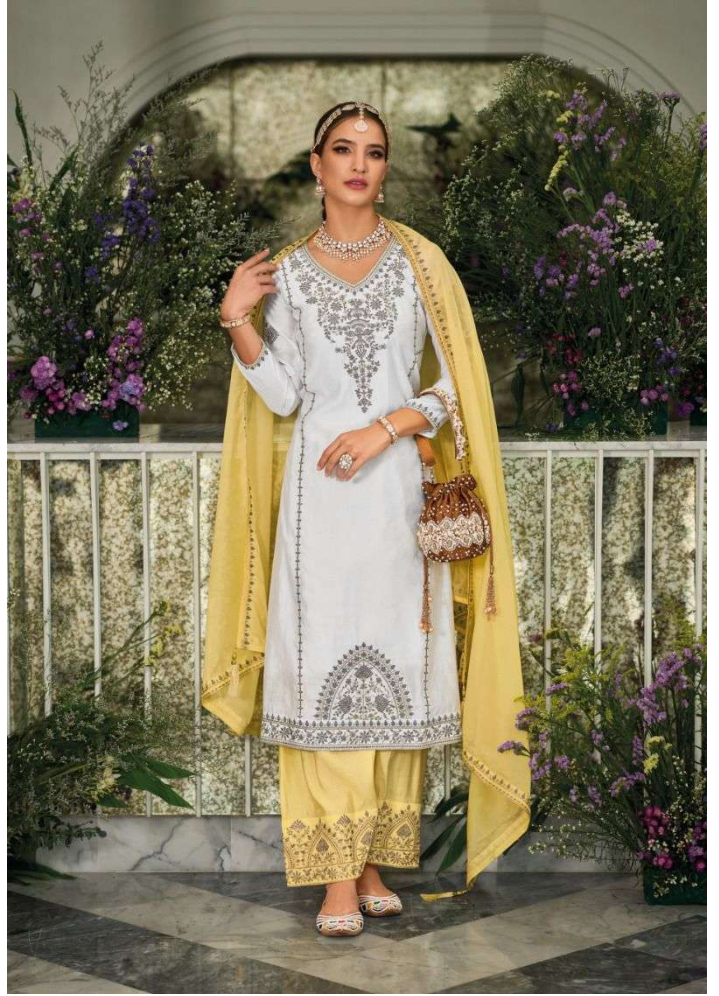

# Black & White

Vol-3

FASHIONSFADE,STYLEISETERNAL

D.1269

FASHIONFADE, STYLEIS ETERNAL

TRENDY IS THE LAST STAGE BEFORE TACKY

**zaveri**<sup>TM</sup>  
HANDMADE COLLECTION

**zaveri**<sup>TM</sup>  
READYMADE COLLECTION