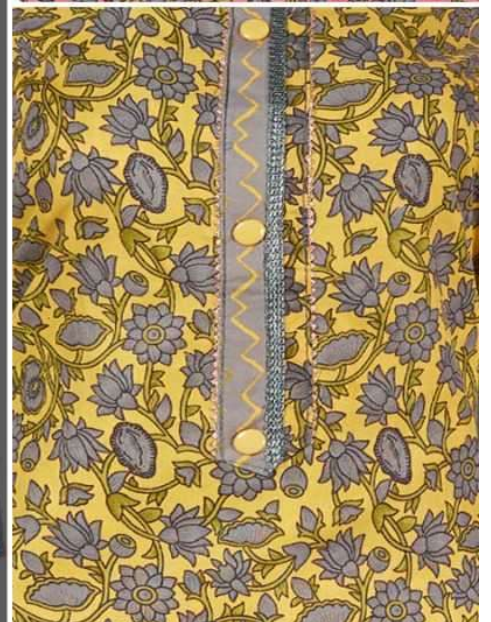

**MARUTI** (0184)

**MARUTI**

Top : Pure Mal Cotton Print With Work.

Bottom :- Pure Mal Cotton Dyed.

Dupatta :- Pure Mal Cotton Print.

0184-D

**MARUTI**

Top : Pure Mal Cotton Print With Work.

Bottom :- Pure Mal Cotton Dyed.

Dupatta :- Pure Mal Cotton Print.

0184-D

**MARUTI (0184)**

  
**MARUTI**  
(0184)

Top : Pure Mal Cotton Print With Work.

Bottom :- Pure Mal Cotton Print.

Dupatta :- Pure Mal Cotton Print.

**MARUTI**

Top : Pure Mal Cotton Print With Work.

Bottom :- Pure Mal Cotton Dyed.

Dupatta :- Pure Mal Cotton Print.

0184-D

**MARUTI**

Top : Pure Mal Cotton Print With Work.

Bottom :- Pure Mal Cotton Dyed.