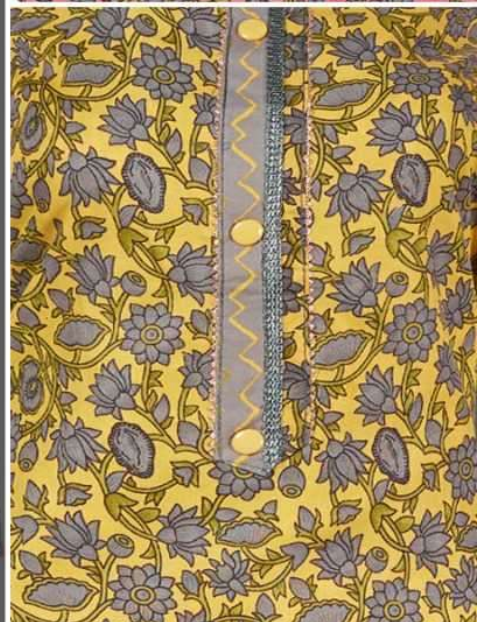

MARUTI (0184)

MARUTI

Top : Pure Mal Cotton Print With Work.

Bottom :- Pure Mal Cotton Dyed.

Dupatta :- Pure Mal Cotton Print.

0184-D

MARUTI

Top : Pure Mal Cotton Print With Work.

Bottom :- Pure Mal Cotton Dyed.

Dupatta :- Pure Mal Cotton Print.

0184-D

MARUTI (0184)

MARUTI
(0184)

Top : Pure Mal Cotton Print With Work.

Bottom :- Pure Mal Cotton Print.

Dupatta :- Pure Mal Cotton Print.

MARUTI

Top : Pure Mal Cotton Print With Work.

Bottom :- Pure Mal Cotton Dyed.

Dupatta :- Pure Mal Cotton Print.

0184-D

MARUTI

Top : Pure Mal Cotton Print With Work.

Bottom :- Pure Mal Cotton Dyed.