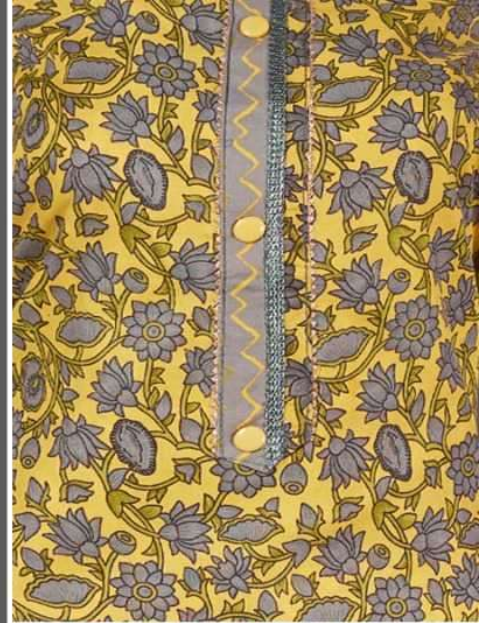

MARUTI (0184)

MARUTI

Top : Pure Mal Cotton Print With Work.

Bottom :- Pure Mal Cotton Dyed.

Dupatta :- Pure Mal Cotton Print.

0184-D

MARUTI

Top : Pure Mal Cotton Print With Work.

Bottom :- Pure Mal Cotton Dyed.

Dupatta :- Pure Mal Cotton Print.

0184-D

MARUTI (0184)

MARUTI
(0184)

Top : Pure Mal Cotton Print With Work.
Bottom :- Pure Mal Cotton Print.
Dupatta :- Pure Mal Cotton Print.

MARUTI

Top : Pure Mal Cotton Print With Work.

Bottom :- Pure Mal Cotton Dyed.

Dupatta :- Pure Mal Cotton Print.

0184-D

MARUTI

Top : Pure Mal Cotton Print With Work.

Bottom :- Pure Mal Cotton Dyed.

Dupatta :- Pure Mal Cotton Print.

0184-D