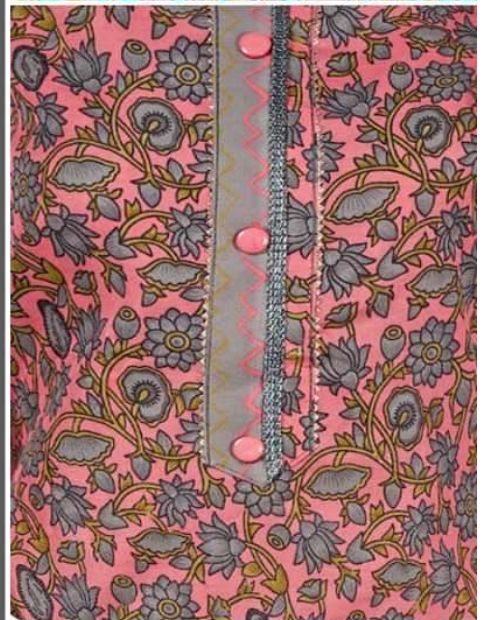

MARUTI (0184)

MARUTI

Top : Pure Mal Cotton Print With Work.

Bottom :- Pure Mal Cotton Dyed.

Dupatta :- Pure Mal Cotton Print.

0184-D

MARUTI

Top : Pure Mal Cotton Print With Work.

Bottom :- Pure Mal Cotton Dyed.

Dupatta :- Pure Mal Cotton Print.

0184-D

MARUTI (0184)

MARUTI
(0184)

Top : Pure Mal Cotton Print With Work.

Bottom :- Pure Mal Cotton Print.

Dupatta :- Pure Mal Cotton Print.

MARUTI

Top : Pure Mal Cotton Print With Work.

Bottom :- Pure Mal Cotton Dyed.

Dupatta :- Pure Mal Cotton Print.

0184-D

MARUTI

Top : Pure Mal Cotton Print With Work.

Bottom :- Pure Mal Cotton Dyed.

Dupatta :- Pure Mal Cotton Print.

0184-D