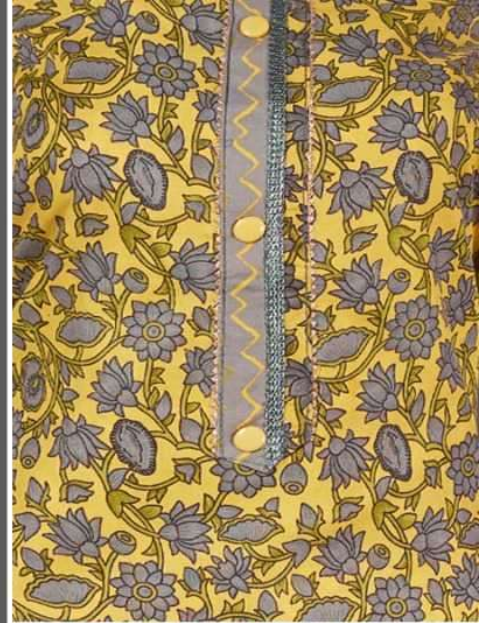

MARUTI (0184)

MARUTI

Top : Pure Mal Cotton Print With Work.

Bottom :- Pure Mal Cotton Dyed.

Dupatta :- Pure Mal Cotton Print.

0184-D

MARUTI

Top : Pure Mal Cotton Print With Work.

Bottom :- Pure Mal Cotton Dyed.

Dupatta :- Pure Mal Cotton Print.

0184-D

MARUTI (0184)

MARUTI
(0184)

Top : Pure Mal Cotton Print With Work.

Bottom :- Pure Mal Cotton Print.

Dupatta :- Pure Mal Cotton Print.

MARUTI

Top : Pure Mal Cotton Print With Work.

Bottom :- Pure Mal Cotton Dyed.

Dupatta :- Pure Mal Cotton Print.

0184-D

MARUTI

Top : Pure Mal Cotton Print With Work.

Bottom :- Pure Mal Cotton Dyed.

Dupatta :- Pure Mal Cotton Print.

0184-D