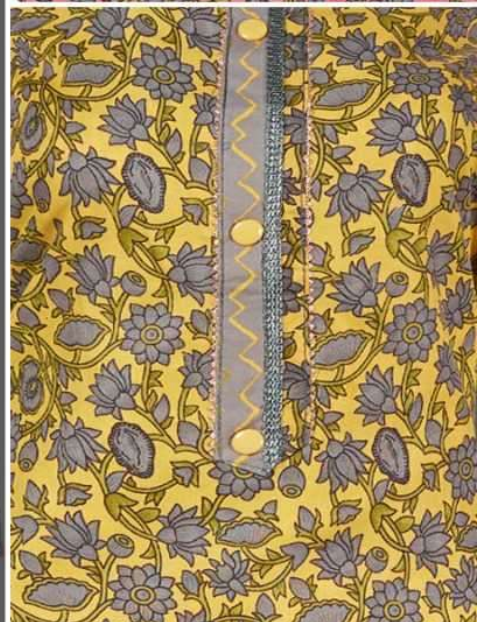

MARUTI (0184)

MARUTI

Top : Pure Mal Cotton Print With Work.

Bottom :- Pure Mal Cotton Dyed.

Dupatta :- Pure Mal Cotton Print.

0184-D

MARUTI

Top : Pure Mal Cotton Print With Work.

Bottom :- Pure Mal Cotton Dyed.

Dupatta :- Pure Mal Cotton Print.

0184-D

MARUTI (0184)

MARUTI
(0184)

Top : Pure Mal Cotton Print With Work.
Bottom :- Pure Mal Cotton Print.
Dupatta :- Pure Mal Cotton Print.

MARUTI

Top : Pure Mal Cotton Print With Work.

Bottom :- Pure Mal Cotton Dyed.

Dupatta :- Pure Mal Cotton Print.

0184-D

MARUTI

Top : Pure Mal Cotton Print With Work.

Bottom :- Pure Mal Cotton Dyed.