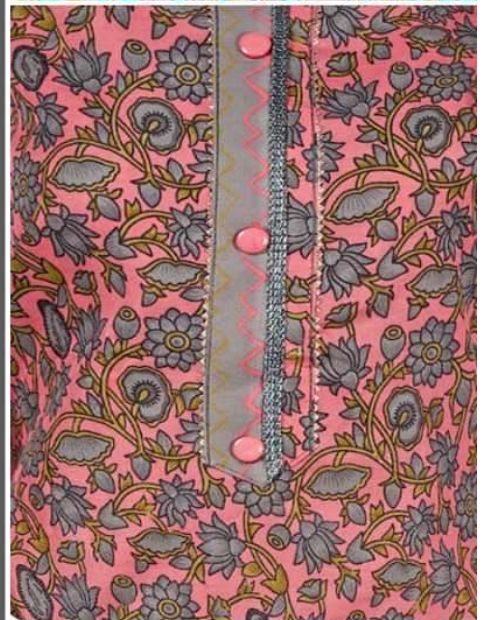

MARUTI (0184)

MARUTI

Top : Pure Mal Cotton Print With Work.

Bottom :- Pure Mal Cotton Dyed.

Dupatta :- Pure Mal Cotton Print.

0184-D

MARUTI

Top : Pure Mal Cotton Print With Work.

Bottom :- Pure Mal Cotton Dyed.

Dupatta :- Pure Mal Cotton Print.

0184-D

MARUTI (0184)

MARUTI
(0184)

Top : Pure Mal Cotton Print With Work.
Bottom :- Pure Mal Cotton Print.
Dupatta :- Pure Mal Cotton Print.

MARUTI

Top : Pure Mal Cotton Print With Work.

Bottom :- Pure Mal Cotton Dyed.

Dupatta :- Pure Mal Cotton Print.

0184-D

MARUTI

Top : Pure Mal Cotton Print With Work.

Bottom :- Pure Mal Cotton Dyed.

Dupatta :- Pure Mal Cotton Print.

0184-D