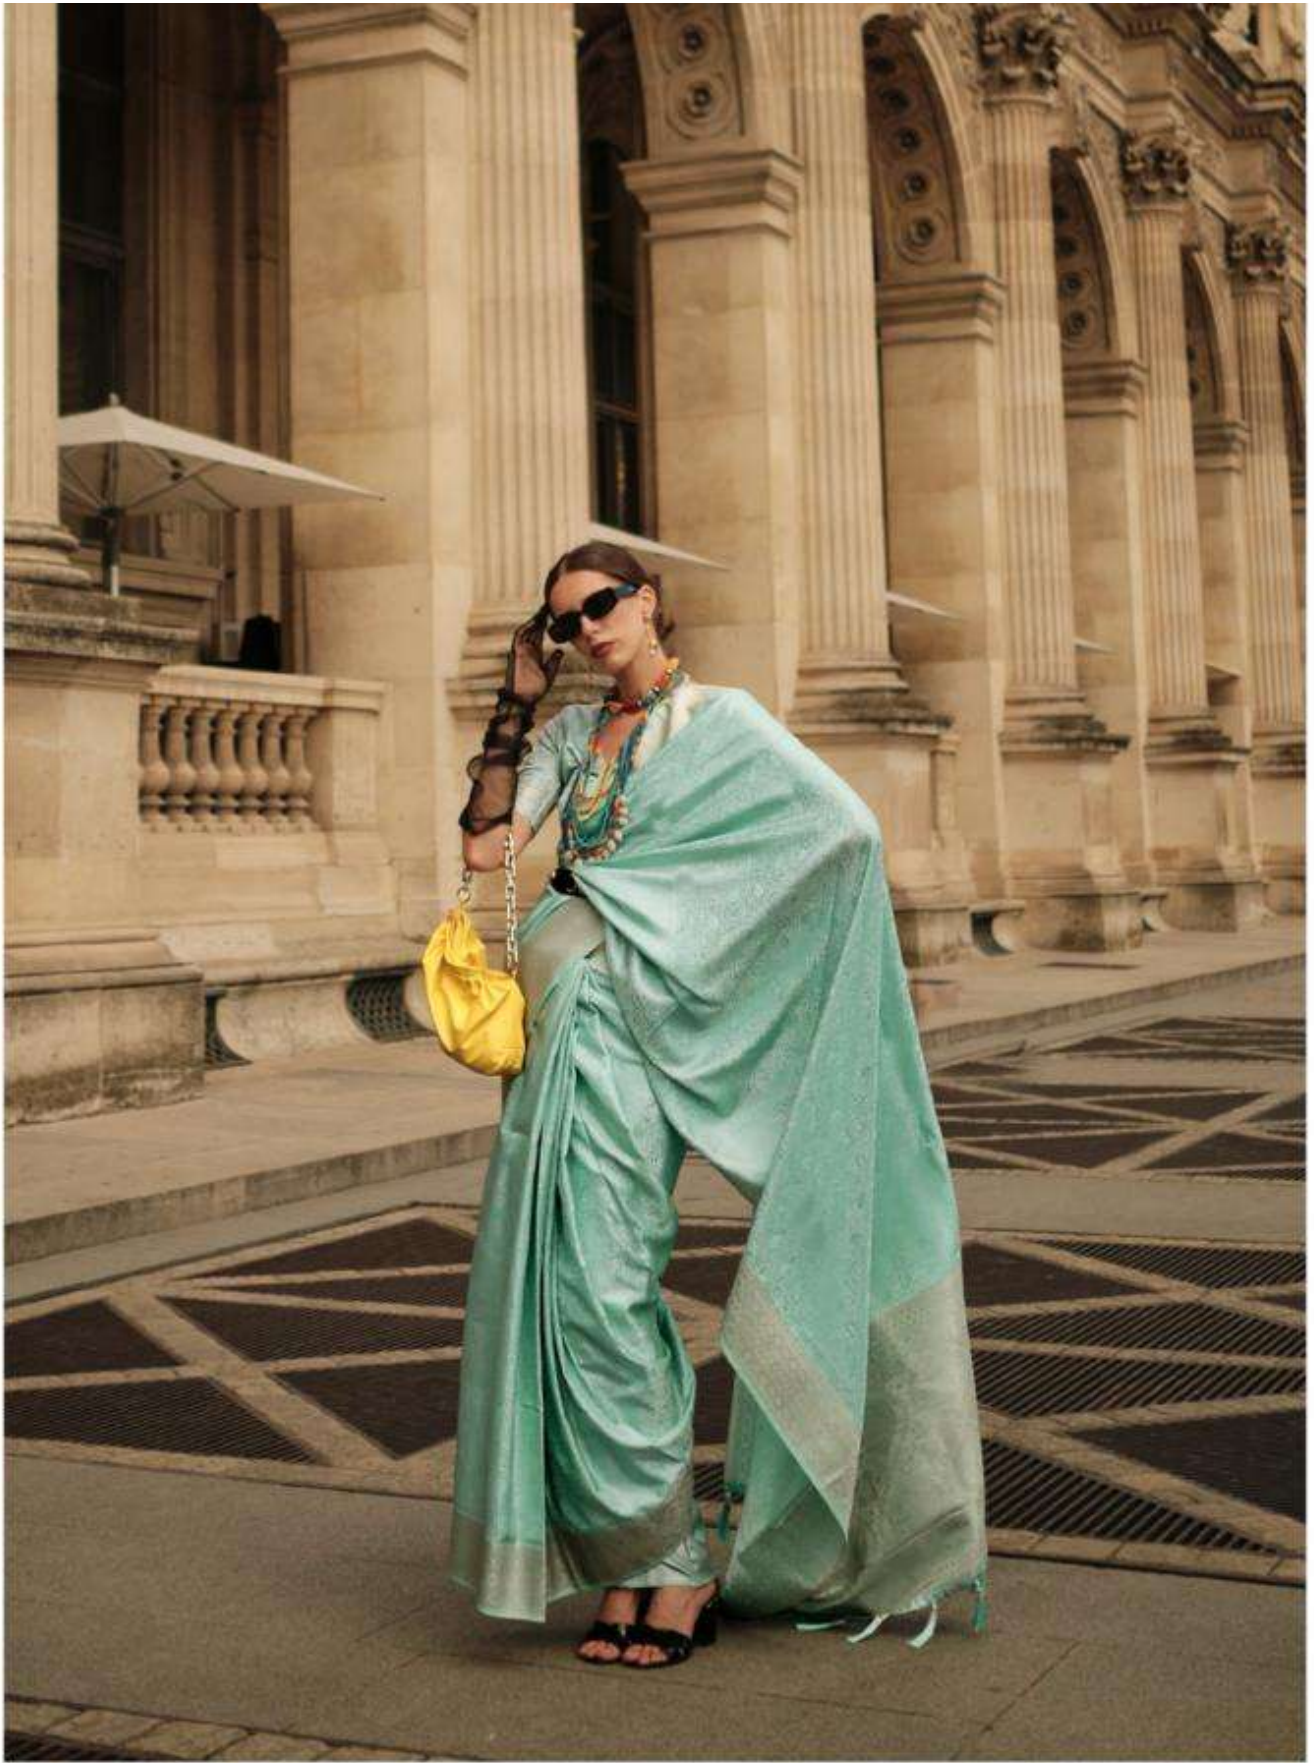

RAJTEX
amblyon
sarees | shawls | silks

KAVINCI SILK
PURE SATIN HANDLOOM WEAVING SILK

3 3 8 0 0 3

RAJTEX
Collection
weaving | interplay | silk saree

KAVINCI SILK
PURE SATIN HANDLOOM WEAVING SILK

3 3 8 0 0 1