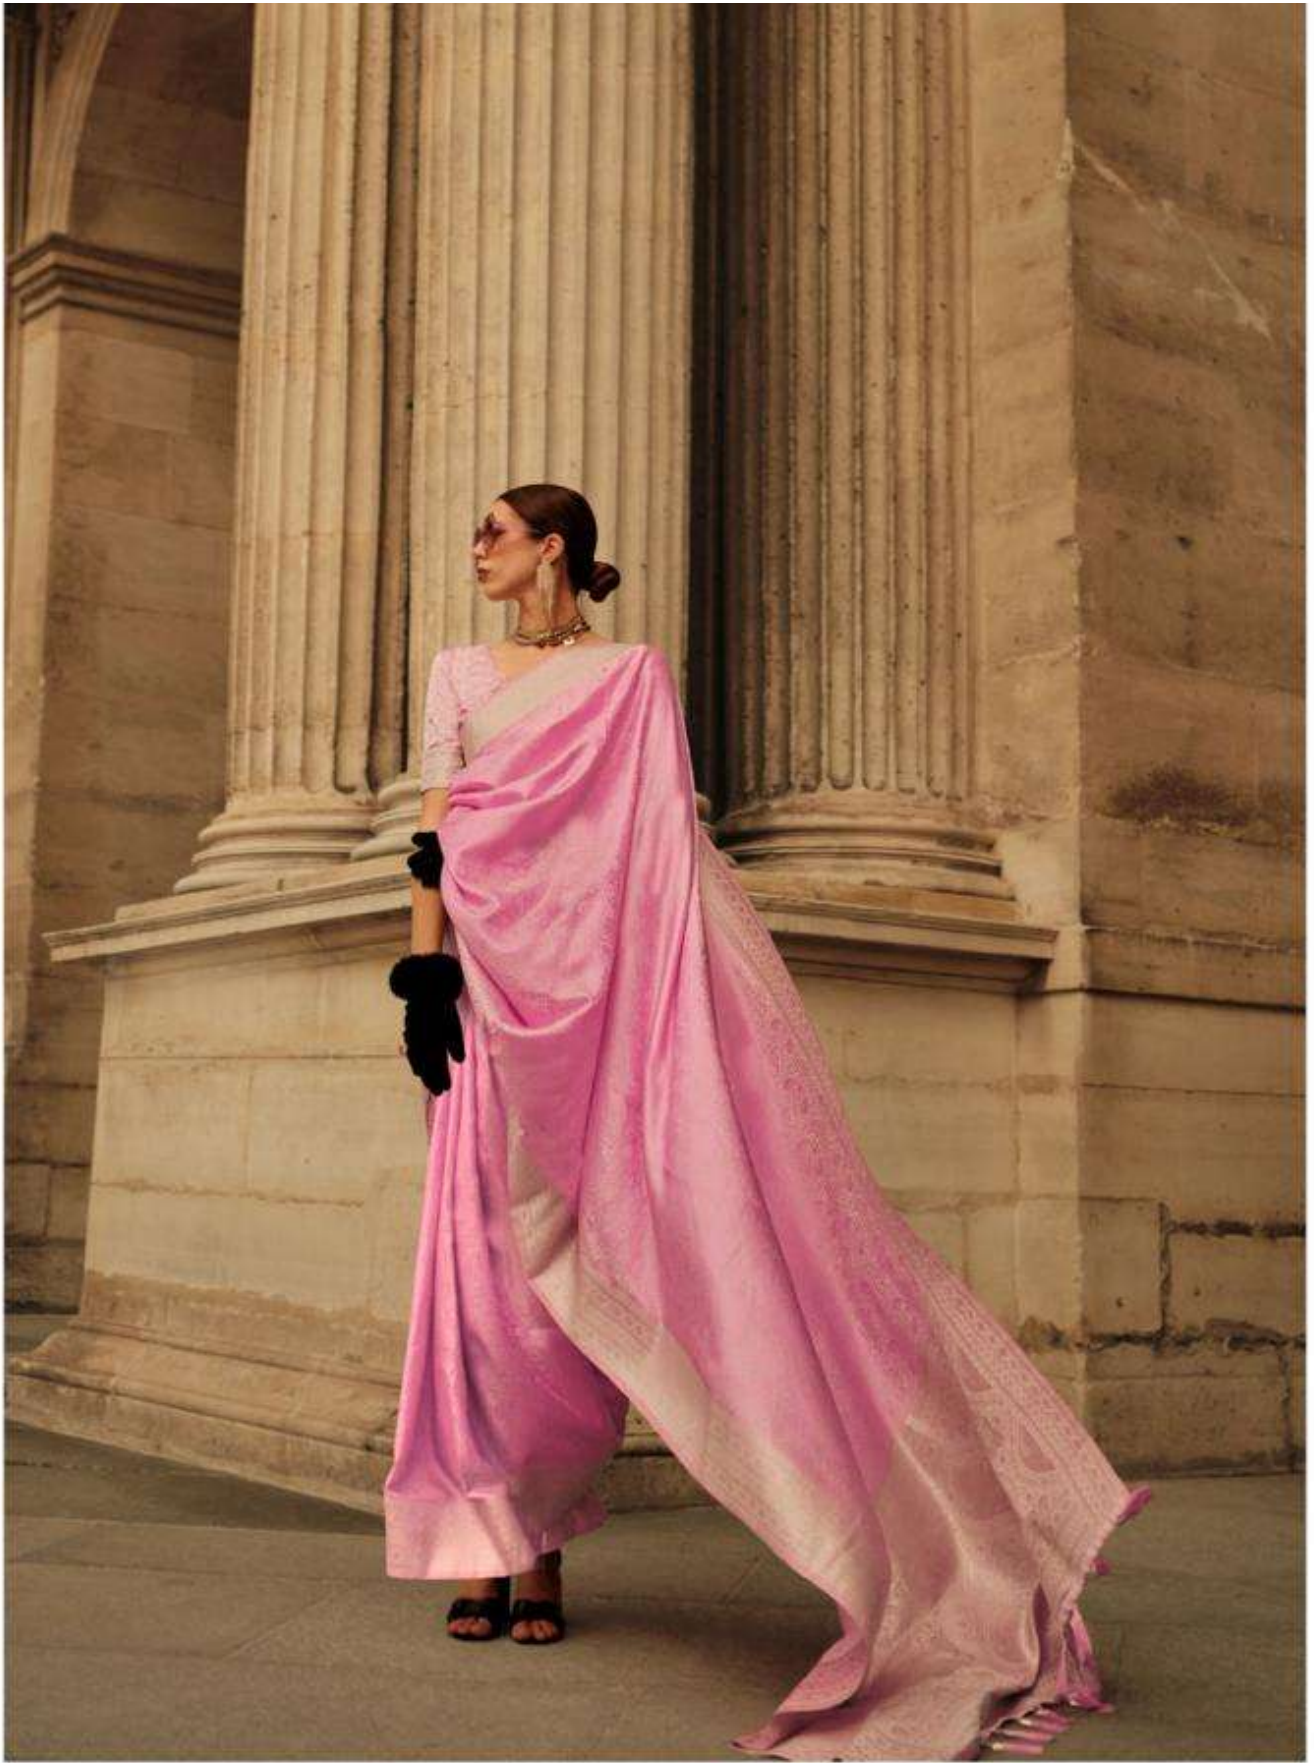

RAJTEX
amblyon
sarees | shawls | silks

KAVINCI SILK
PURE SATIN HANDLOOM WEAVING SILK

3 3 8 0 0 3