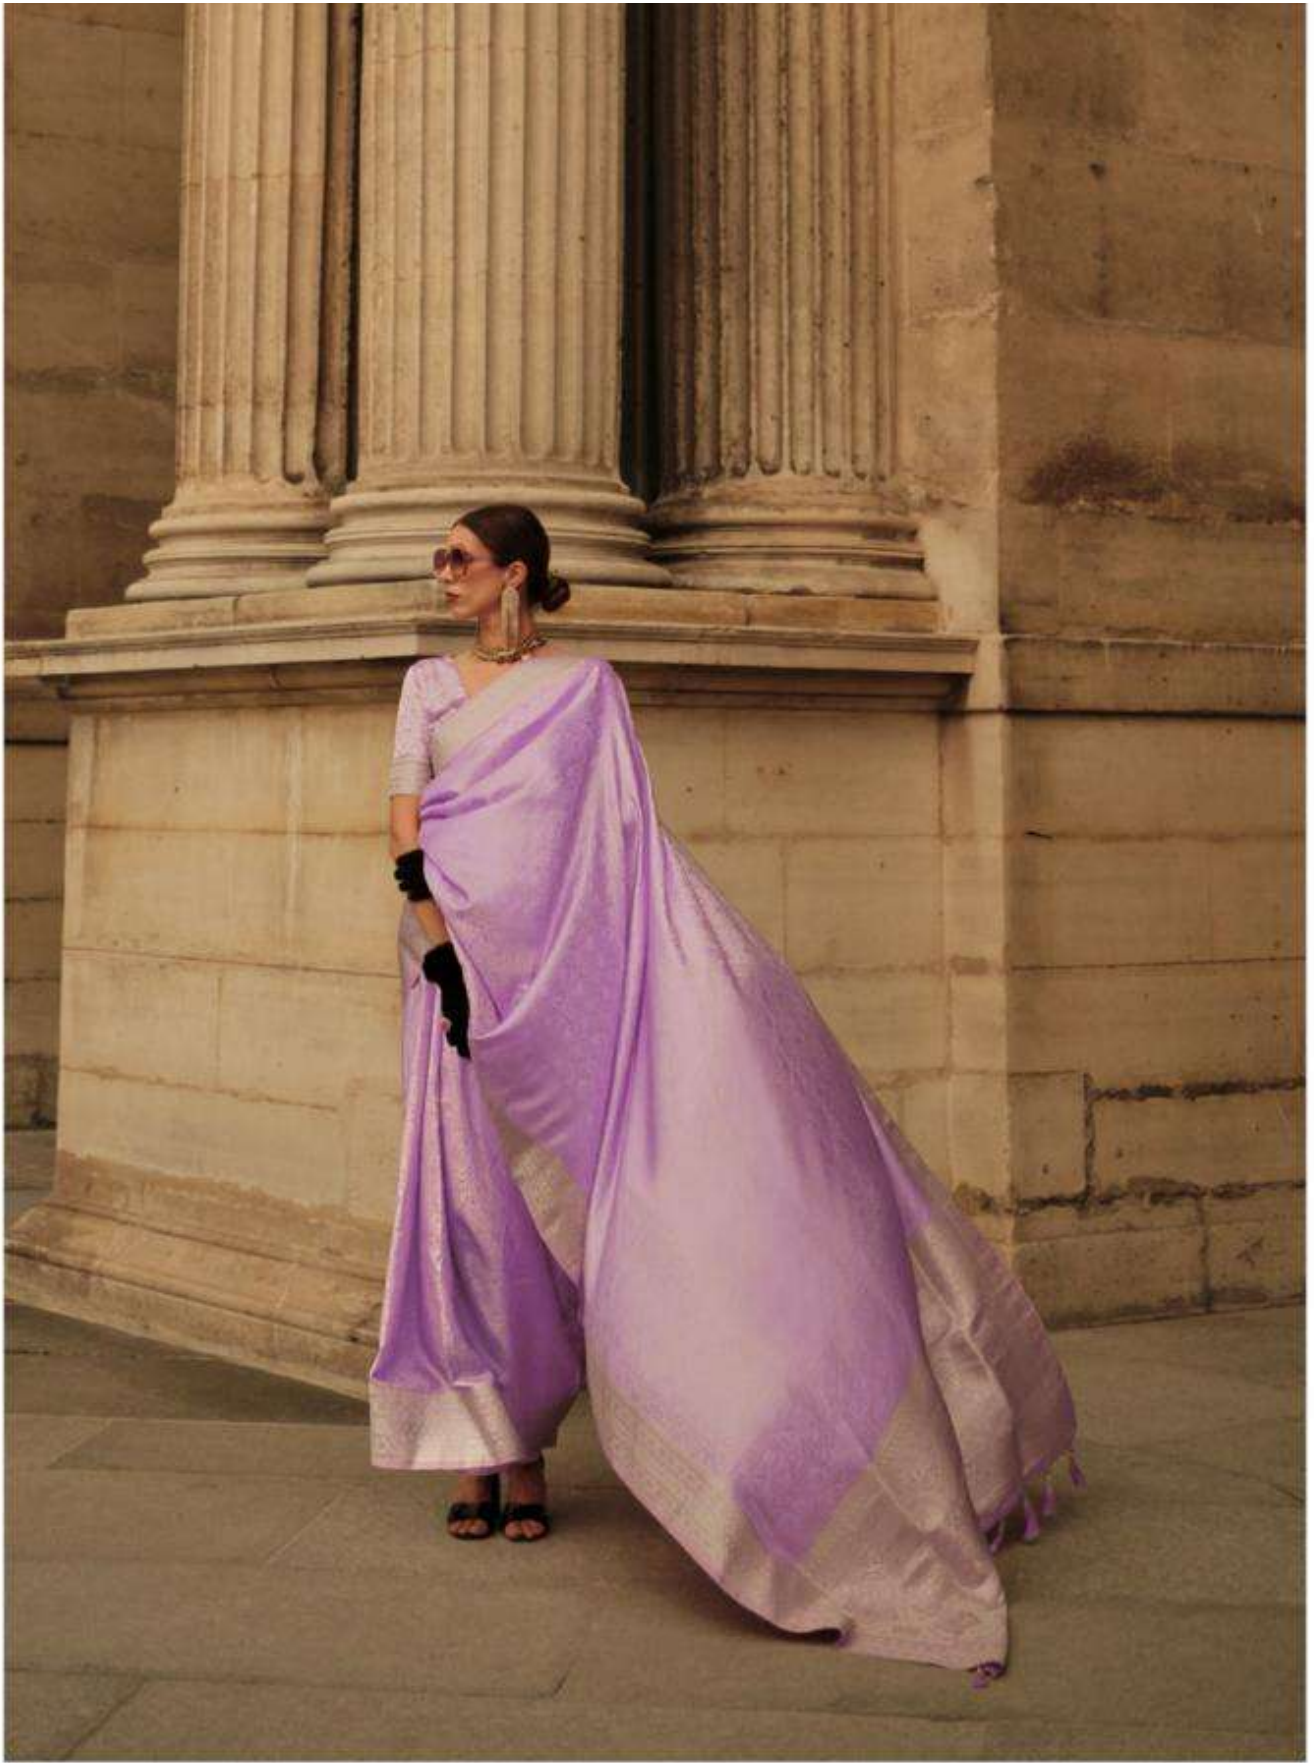

RAJTEX
Imagination
BENGALURU | CHENNAI | MUMBAI

KAVINCI SILK
PURE SATIN HANDLOOM WEAVING SILK

3 3 8 0 0 6