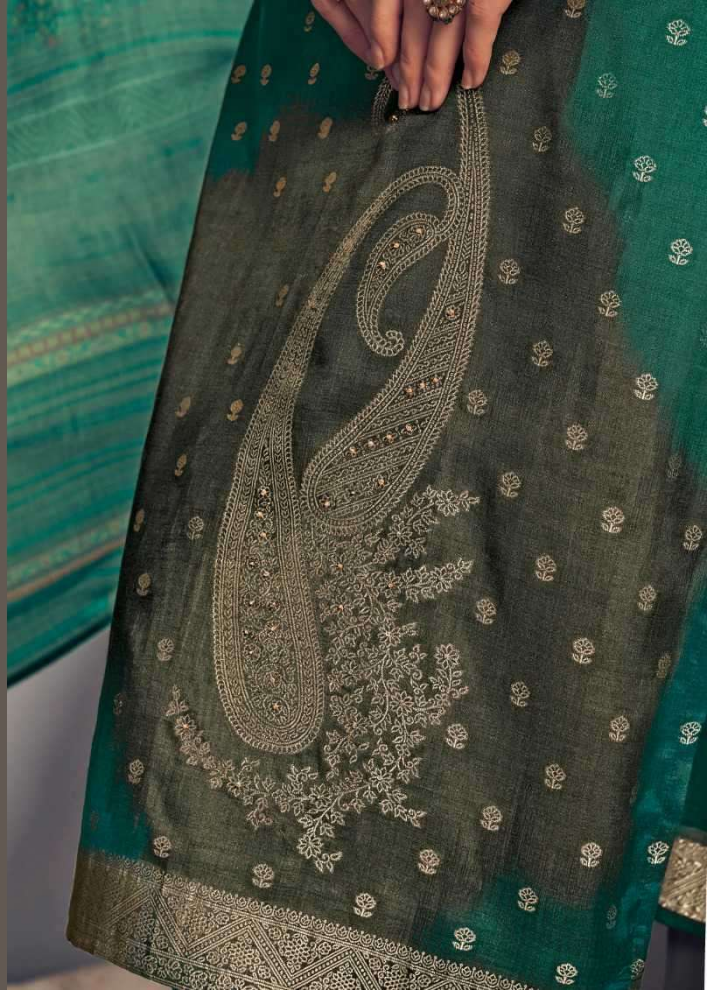

Om.lex
REFINING ETHNICITY