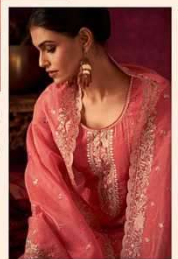

# INSIYA

FESTIVE COLLECTION

Shree Shalika  
FASHION

Exploring how timeless pieces  
continue to influence contemporary style.

CODE#1003

<p><b>PRODUCT NAME</b></p>	<p style="text-align: center;"><b>INSIYA</b> FESTIVE COLLECTION</p>	
<p><b>DESIGN NO.</b></p>	<p style="text-align: center;"><b>1001 TO 1006</b></p>	
<p><b>DESCRIPTION</b></p>	<p style="text-align: center;"><u>TOP</u> SOFT ORGANZA WITH HEAVY EMBROIDERY WORK AND BORER WORK</p> <p style="text-align: center;"><u>BOTTOM + INNER</u> DULL SANTOON</p> <p style="text-align: center;"><u>DUPATTA</u> SOFT ORGANZA WITH HEAVY EMBROIDERY WORK &amp; JHARKAN DIAMOND</p>	
<p><b>RATE</b></p>	<p style="text-align: center;"><b>06 PCS CATALOGUE</b></p>	<p style="text-align: center;"><b>2045/-PCS</b></p>

Shree Shalika  
FASHION

The beauty of a woman is not in her facial  
mode but the true beauty in a woman is reflected by her soul.

CODE#1001

Exploring how timeless pieces  
continue to influence contemporary style.