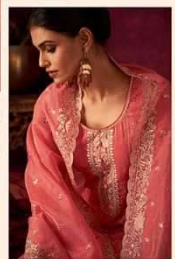

INSIYA

FESTIVE COLLECTION

Shree Shalika
FASHION

Exploring how timeless pieces
continue to influence contemporary style.

CODE#1003

<p>PRODUCT NAME</p>	<p style="text-align: center;">INSIYA FESTIVE COLLECTION</p>	
<p>DESIGN NO.</p>	<p style="text-align: center;">1001 TO 1006</p>	
<p>DESCRIPTION</p>	<p style="text-align: center;"><u>TOP</u> SOFT ORGANZA WITH HEAVY EMBROIDERY WORK AND BORER WORK</p> <p style="text-align: center;"><u>BOTTOM + INNER</u> DULL SANTOON</p> <p style="text-align: center;"><u>DUPATTA</u> SOFT ORGANZA WITH HEAVY EMBROIDERY WORK & JHARKAN DIAMOND</p>	
<p>RATE</p>	<p style="text-align: center;">06 PCS CATALOGUE</p>	<p style="text-align: center;">2045/-PCS</p>

Shree Shalika
FASHION

The beauty of a woman is not in her facial
mode but the true beauty in a woman is reflected by her soul.

CODE#1001

Exploring how timeless pieces
continue to influence contemporary style.