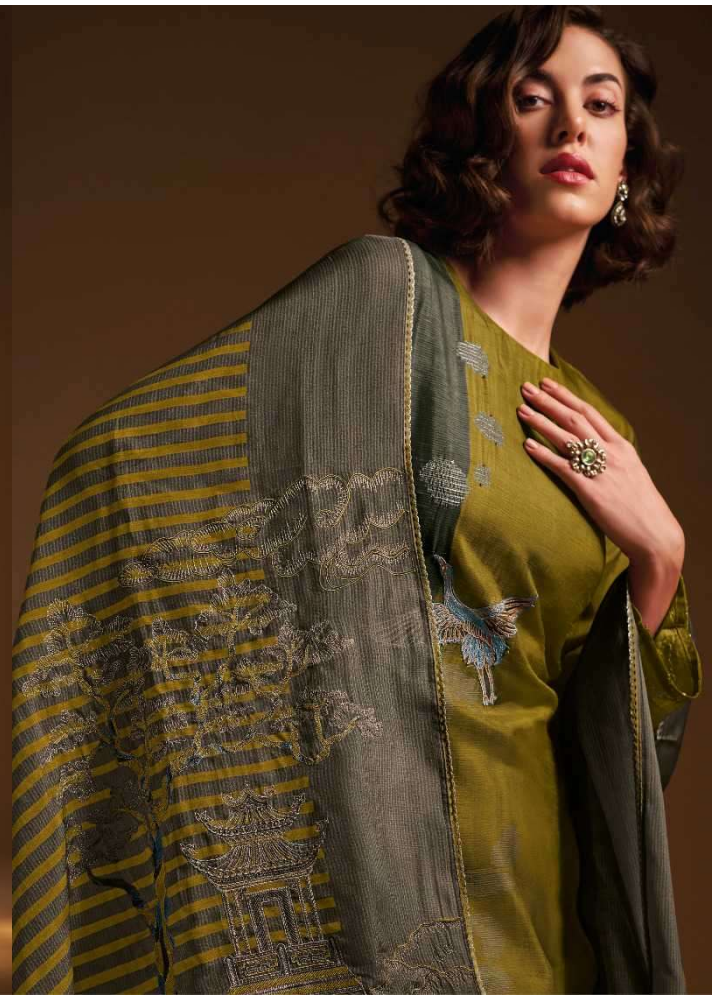

Om.lex
REFINING ETHNICITY

3331-A