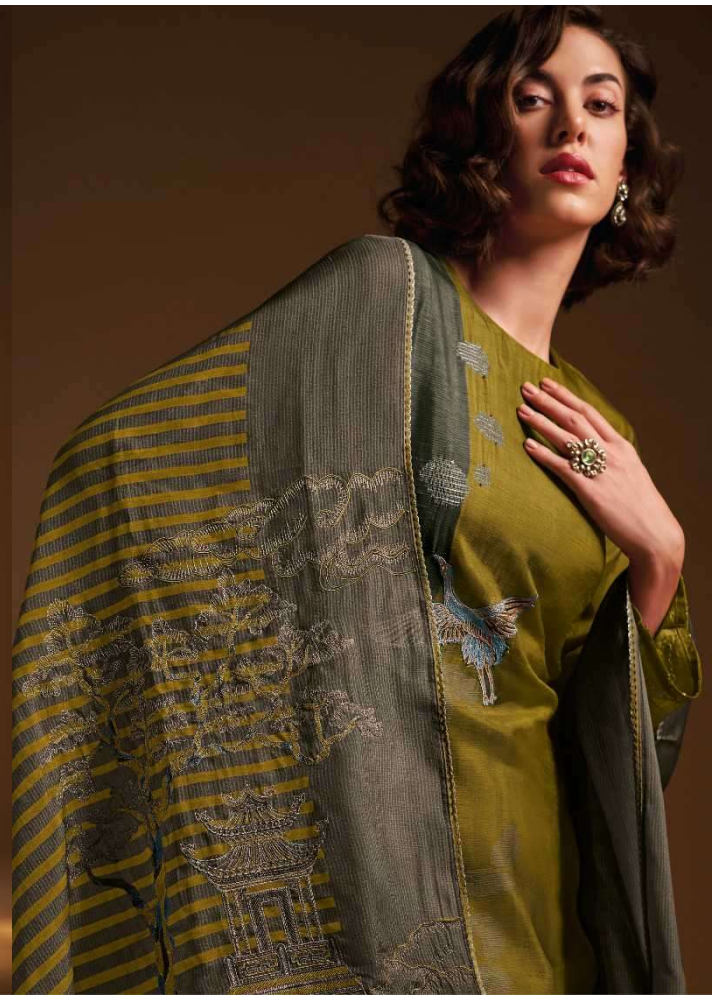

Om.lex
REFINING ETHNICITY

3331-A