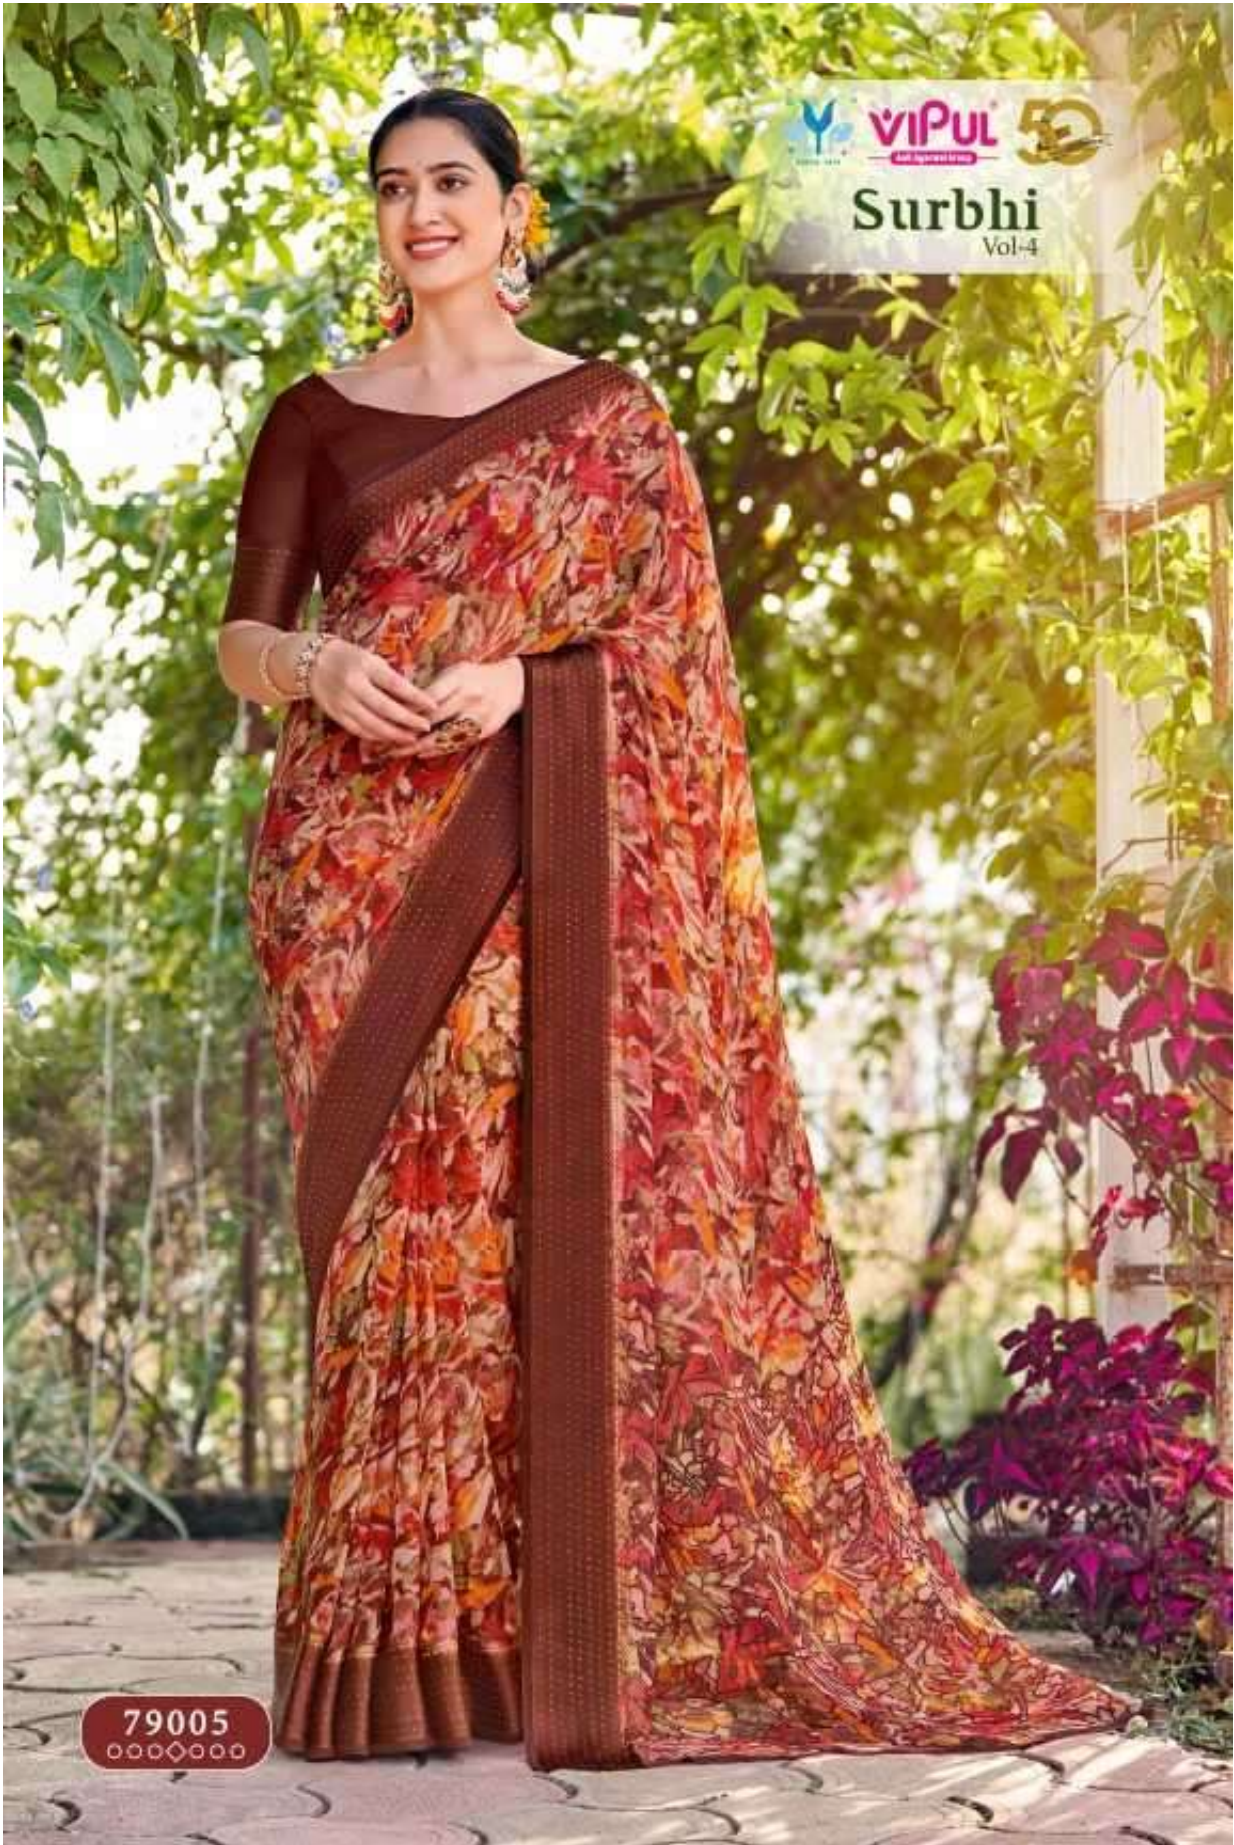

VIPUL

Surbhi
Vol-4

79005
○○○○○○○