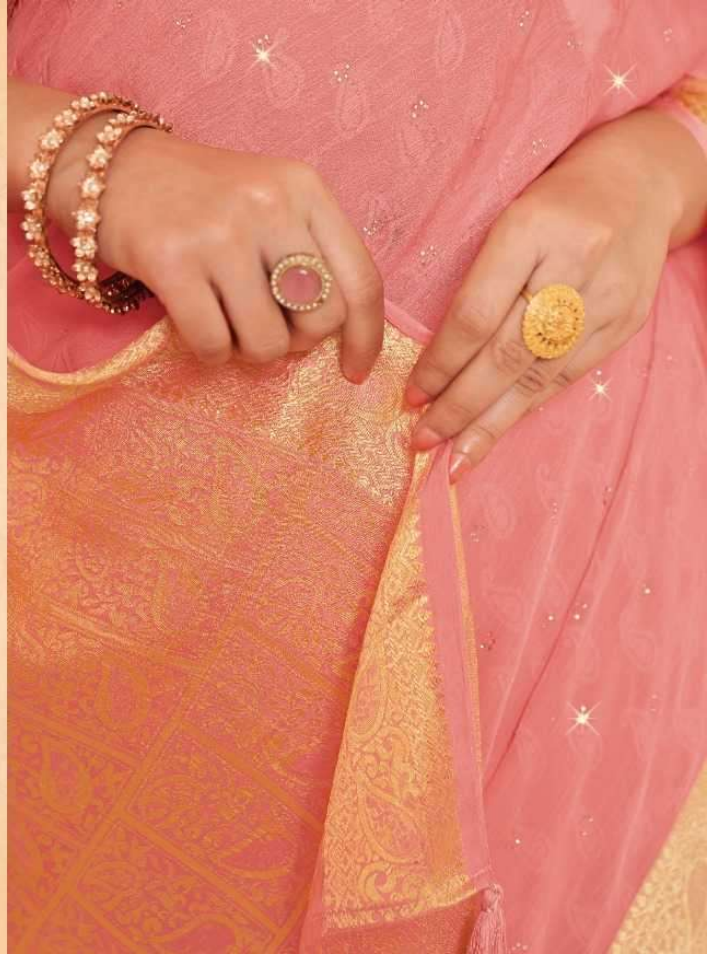

# Mishri

A decorative beige background with a gold border. The border features intricate floral and scrollwork patterns at the corners and midpoints. The overall aesthetic is elegant and traditional Indian.

## *Cherished Charisma*

A bold statement yet oozing out elegance,  
making it a wardrobe essential for every diva.

**viPUL**  
Mishri

**viPul**  
Mishri

78709

**viPul**  
Mishri

Flip open to witness a timeless tradition, a perfect blend of grace and comfort thoughtfully designed with a medley of contrasting colours and elegant patterns. Each and every garment is infused with royal look and exclusivity, making these assortments as enchanting as you, for here and beyond. So, united we celebrate the spirit of being you- Young Apologetic. Vivacious!