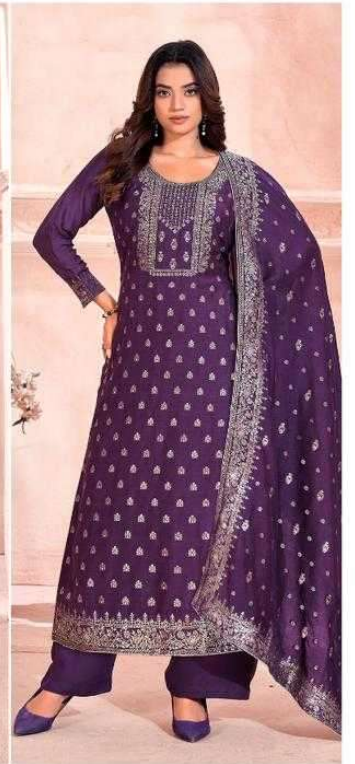

NAARI

SALAAR

**NAARI**
ELEGANCE
feel the enchanting
radiance of summer with
design and all colors
embroidery in a
complete look of elegance
and simplicity

NARI

SALAAR

57001

57002

57003

57004

NARI
BEAUTY

Explore the mystic beauty of
patals in cool season shades

Presenting To You Our New Catalogue

SALAAAR

-: TOP :-

PURE VISCOUS MUSLIN JACARD
WITH SIROSKI WORK

-: BOTTOM :-