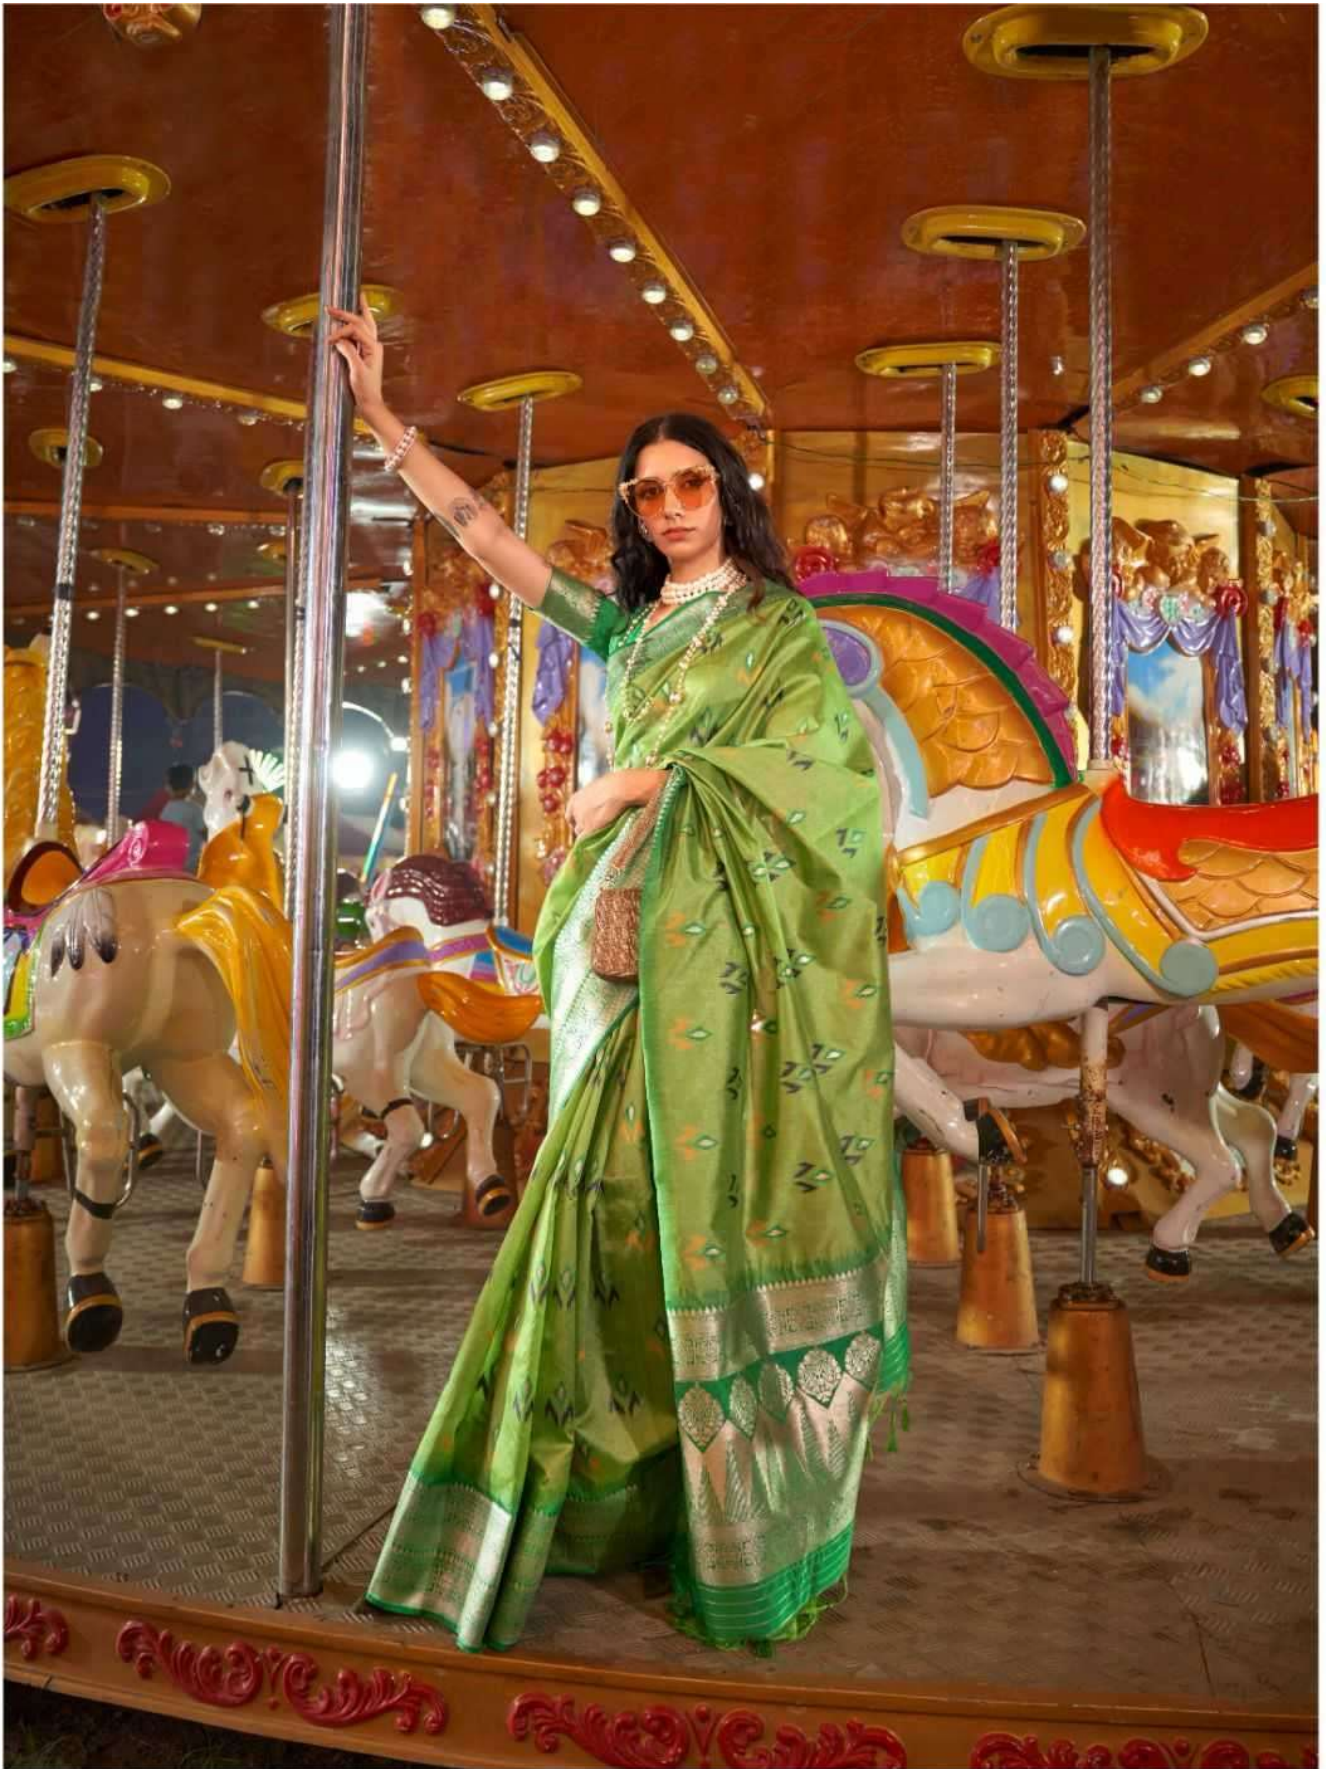

Meena
Fashion
PREMIUM
COLLECTION

Meena
Fashion
Manjulla With BP
(VOL-3)

RAJTEX
Collection
PURE SILK | 100% SILK | SILK SILK

KAITRA SILK
HANDLOOM WEAVING SILK

3 5 6 0 0 3

RAJTEX
amblyone
pure saris | Lehengas | Silk saris