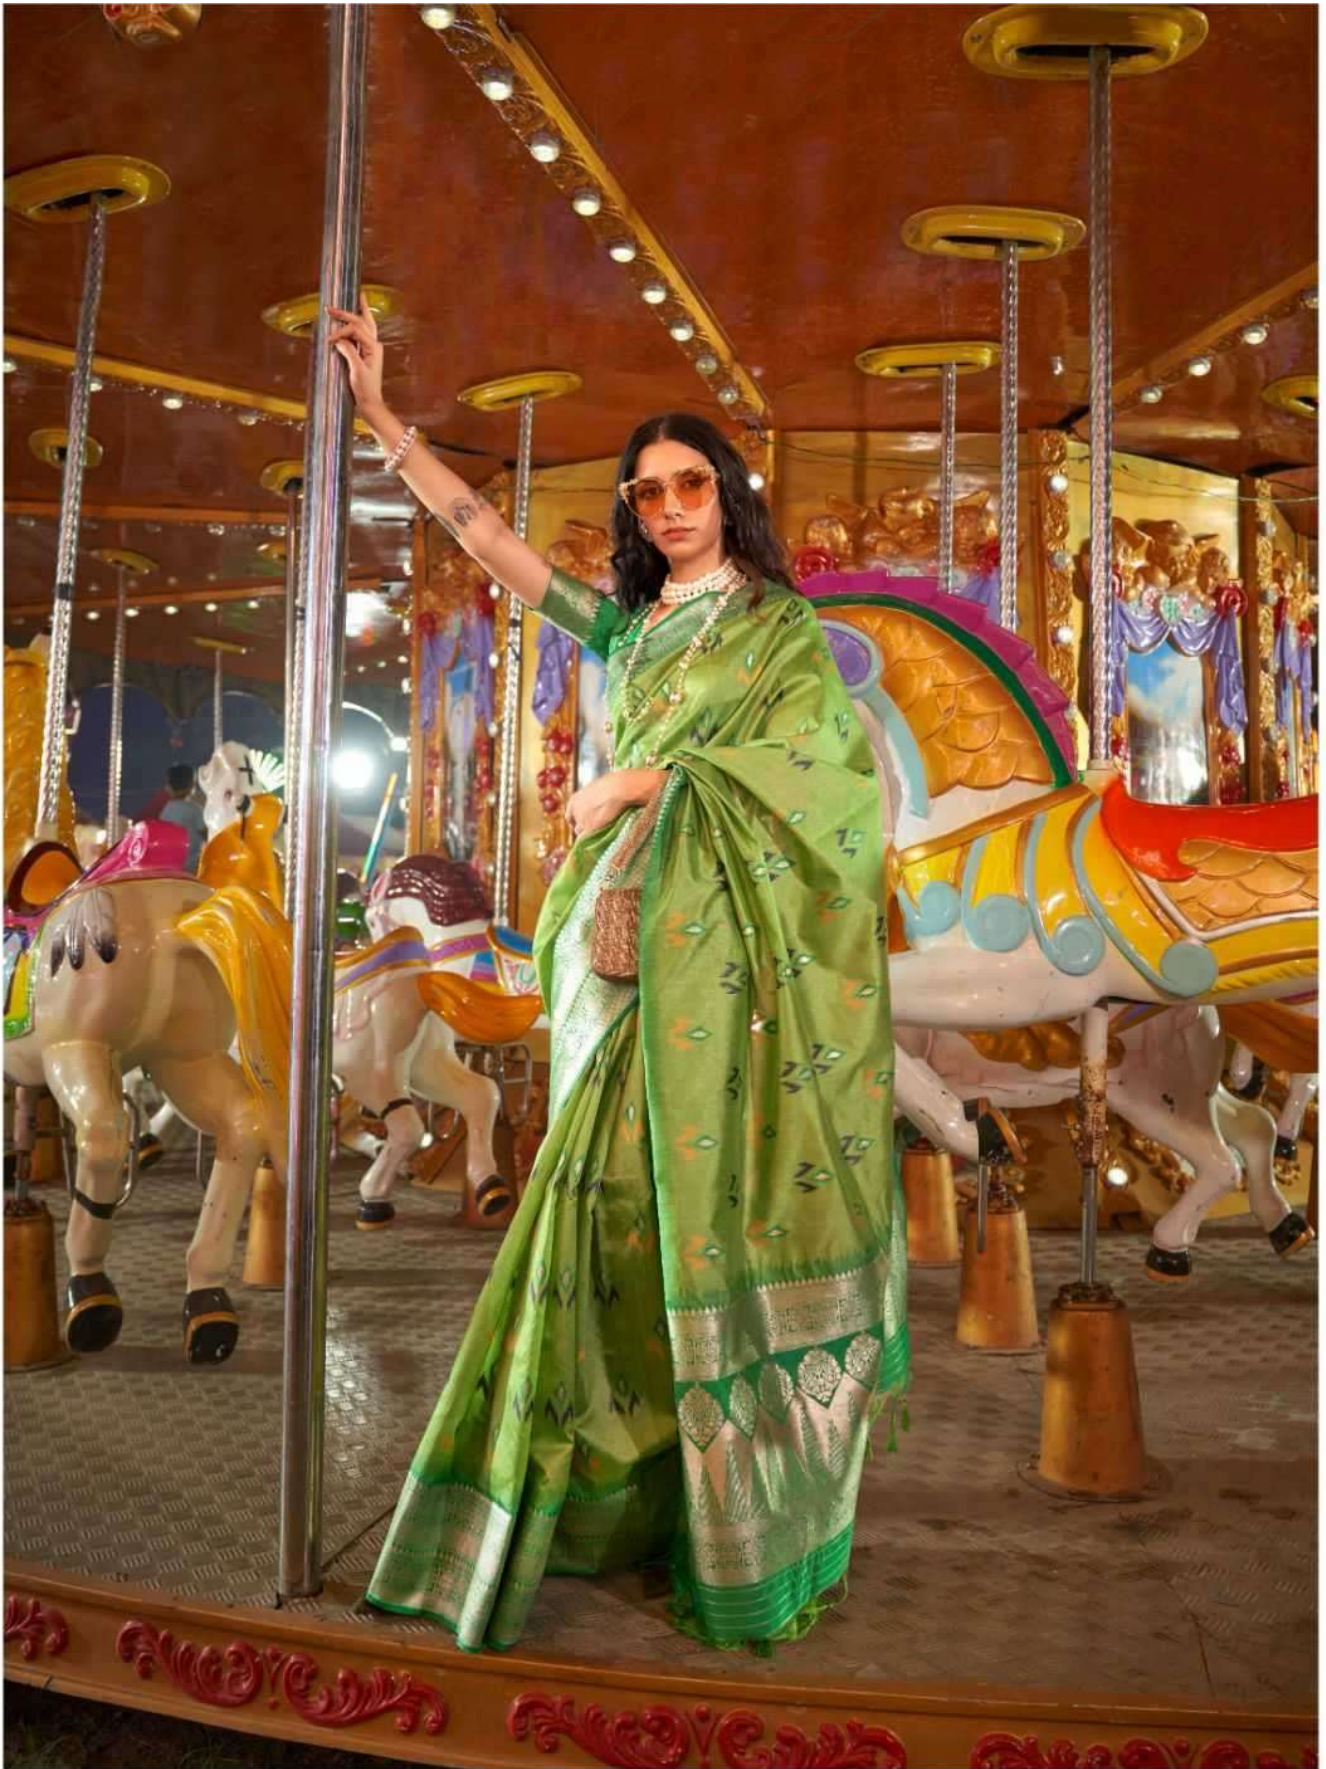

RAJTEX
amblyone
pure saris | Lehanga | Silk saris

KAITRA SILK
HANDLOOM WEAVING SILK

3 5 6 0 0 1