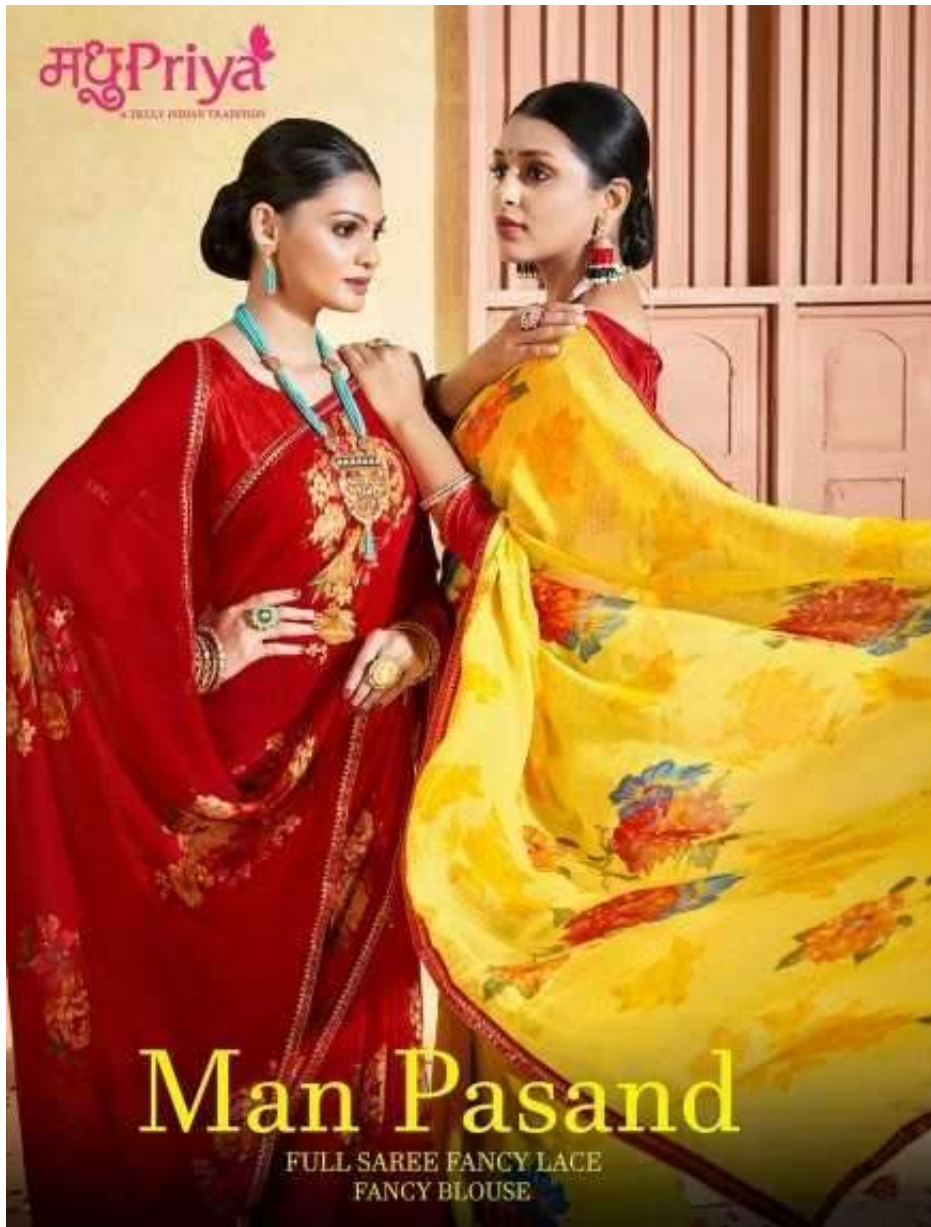

# Man Pasand

FULL SAREE FANCY LACE  
FANCY BLOUSE

A LIFE LESS  
*Ordinary*

मधुPriya  
TRULY INDIAN CLOSET

1002

1001

1003

1004

1005

1006

1007

मधुPriya

A TRULY INDIAN TRADITION

FULL SAREE FANCY LACE  
FANCY BLOUSE

1004

मधुPriya