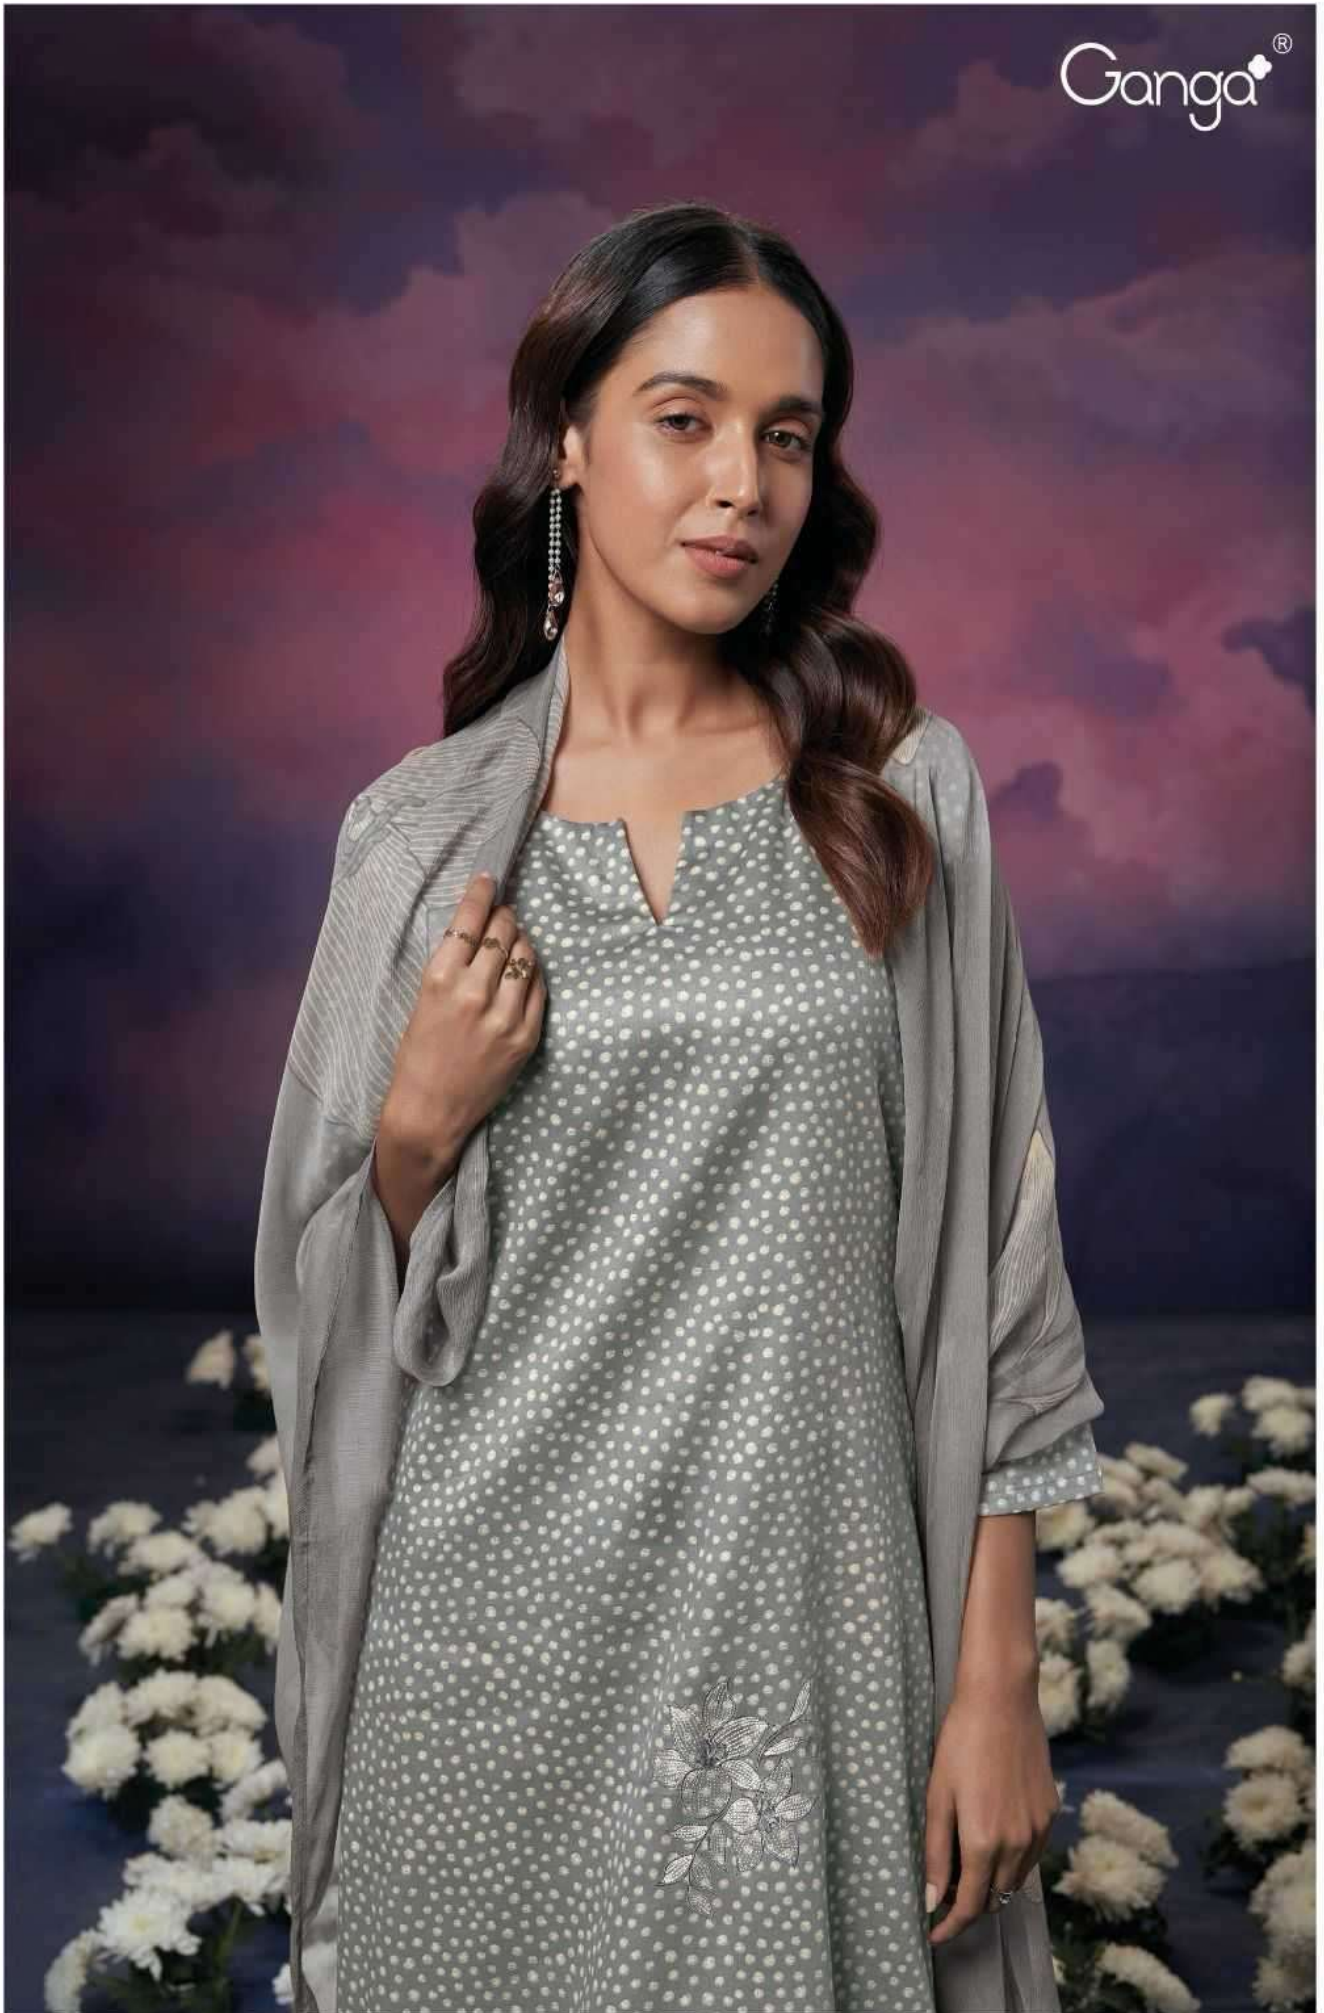

Ganga®

ELSIE

S2167

Ganga®

Ganga®

ELSIE

S2167

Ganga®

Ganga®

S2167-B

S2167-A

PRODUCT NAME	<i>ELSIE</i>
D.NO.	S2167
DESCRIPTION	TOP PREMIUM COTTON SILK PRINTED WITH EMBROIDERY AND LACE ON DAMAN BOTTOM PREMIUM COTTON SILK SOLID COLOUR DUPATTA PURE CHIFFON PRINTED
HSN CODE	520851
WHOLESALE PRICE	1525/- EACH+GST(EXTRA)