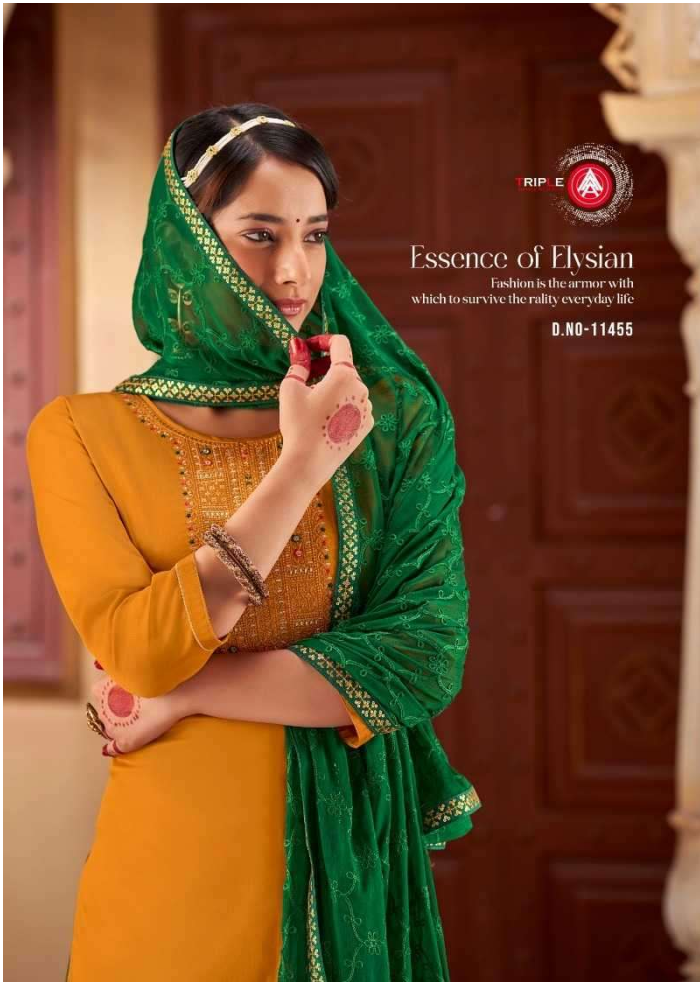

Essence of Brilliance
Indian tradition has the power to magically transform you when you look good, you feel good.
D.NO-11456

11451

11452

11453

11454

11455

11456

- TOP - PURE JAM COTTON WITH 2MM SEQUANCE WORK
- BOTTOM +INNER- PURE REYON
- DUPATTA - SEMI PURE HEAVY WORK AND FOUR SIDE LACE WORK
- DESIGNS - 06

CATALOGUE :- **NOOPUR**
 RATE :- 849 /-

Essence of Ethnic

Be royal in your Own fashion act like a queen to be treated

D.NO-11453

Essence of Charm

Pure grace, elegance and beauty. The best creates, the rest follows