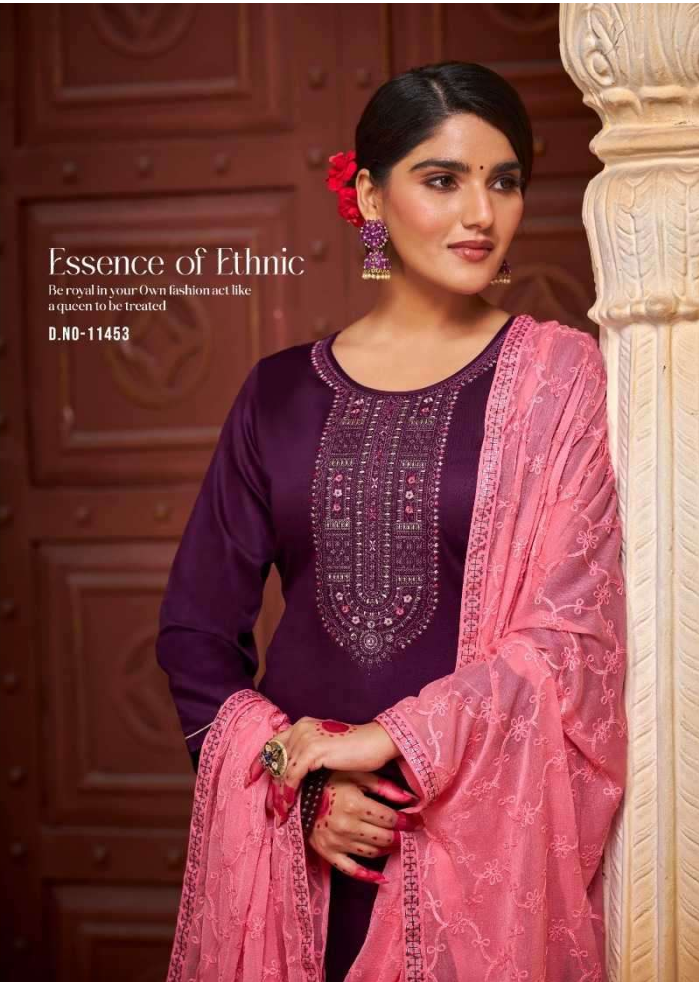

Essence of Brilliance
Indian tradition has the power to magically transform you when you look good, you feel good.
D.NO-11456

11451

11452

11453

11454

11455

11456

- TOP - PURE JAM COTTON WITH 2MM SEQUANCE WORK
- BOTTOM +INNER- PURE REYON
- DUPATTA - SEMI PURE HEAVY WORK AND FOUR SIDE LACE WORK
- DESIGNS - 06

CATALOGUE :- **NOOPUR**
 RATE :- 849 /-

Essence of Ethnic

Be royal in your Own fashion act like a queen to be treated

D.NO-11453

Essence of Charm

Pure grace, elegance and beauty. The best creates, the rest follows