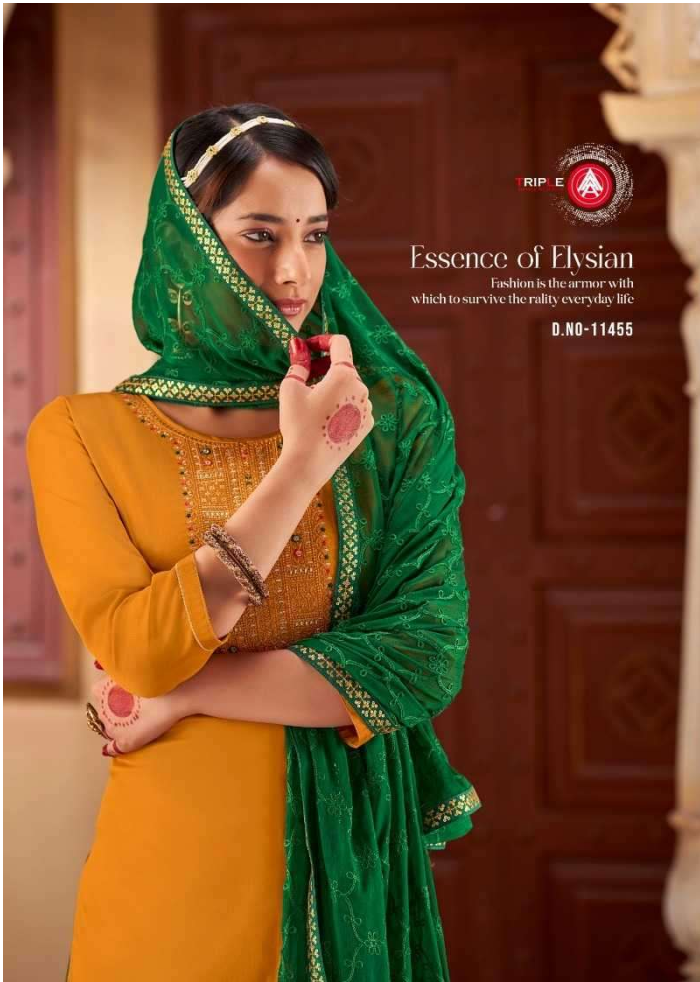

Essence of Brilliance  
Indian tradition has the power to magically transform you when you look good, you feel good.  
D.NO-11456

11451

11452

11453

11454

11455

11456

- TOP - PURE JAM COTTON WITH 2MM SEQUANCE WORK
- BOTTOM +INNER- PURE REYON
- DUPATTA - SEMI PURE HEAVY WORK AND FOUR SIDE LACE WORK
- DESIGNS - 06

CATALOGUE :- **NOOPUR**  
 RATE :- 849 /-

Essence of Ethnic

Be royal in your Own fashion act like a queen to be treated

D.NO-11453