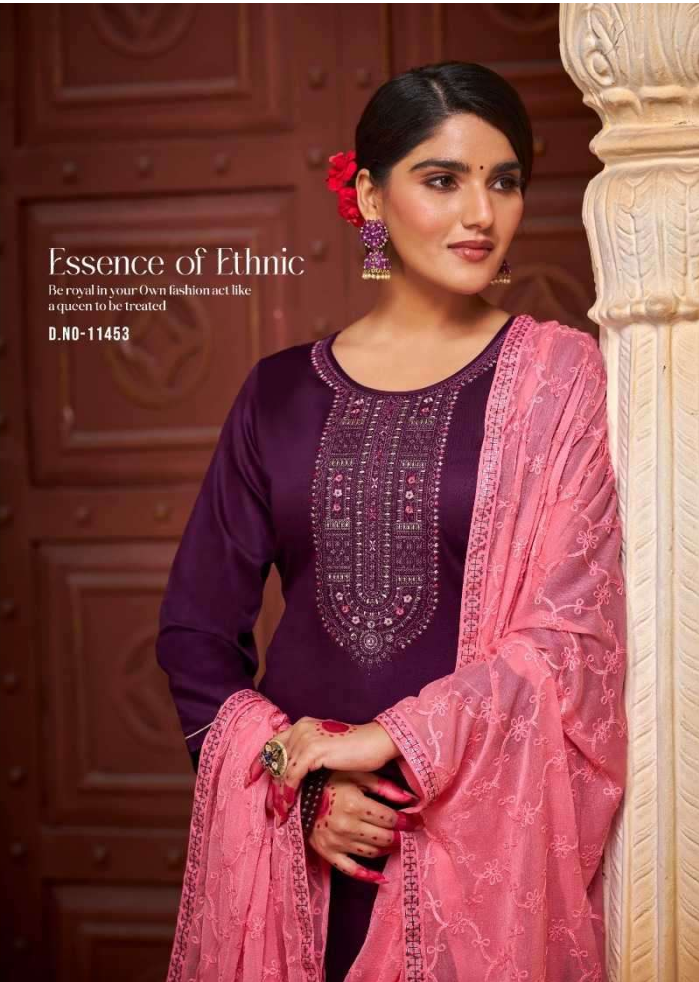

Essence of Ethnic

Be royal in your Own fashion act like a queen to be treated

D.NO-11453