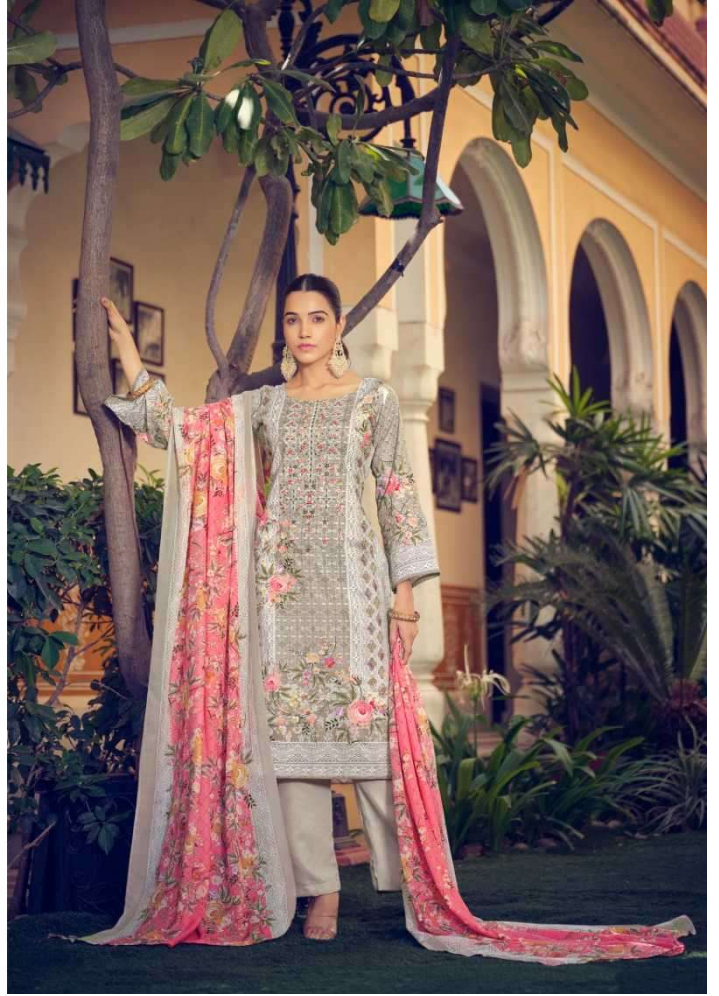

Belliza®
Designer Studio
866-001