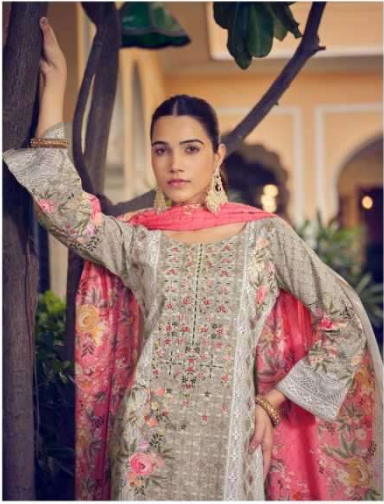

Belliza®
Designer Studio

Naira
VOL-27

BelliZa[®]
Designer Studio

Belliza[®]
Designer Studio
866-001

Belliza®
Designer Studio

Naira
VOL-27

Belliza[®]
Designer Studio
866-008

BelliZa[®]
Designer Studio
866-007

TOP

100% PURE COTTON PRINT WITH EXCLUSIVE EMBROIDERY WORK. (2.50 mtr apx)

DUPATTA

100% PURE COTTON MAL MAL DUPATTA PRINT. (2.30 mtr apx)

BOTTOM

100% PURE COTTON. (3.00 mtr apx)

Belliza[®]
Designer Studio

866-001