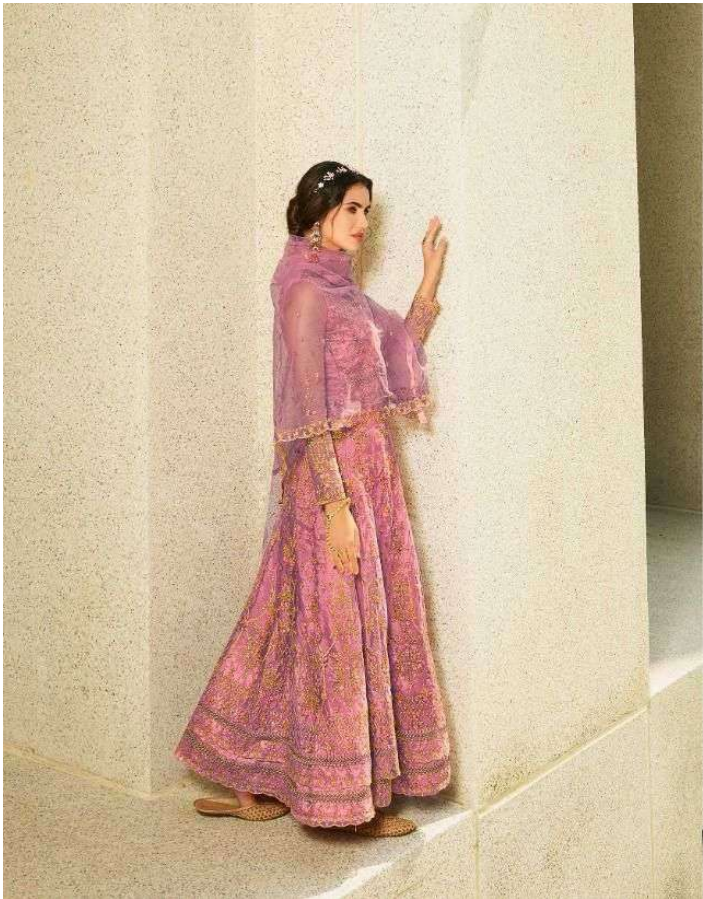

zubeda
DESIGNED TO BE FABULOUS

• 103 •
✦