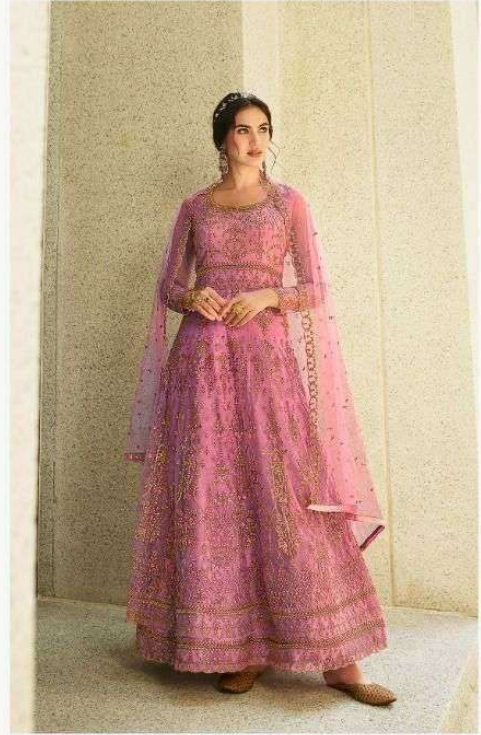

BOTTOM

Heavy Dull Shantoon

Design No.	Product Name	Rate
101 TO 103	PRISHA	1995/-

• 101 •

• 102 •

• 103 •

zubeda®
MADE IN INDIA
PRISHA

• 102 •