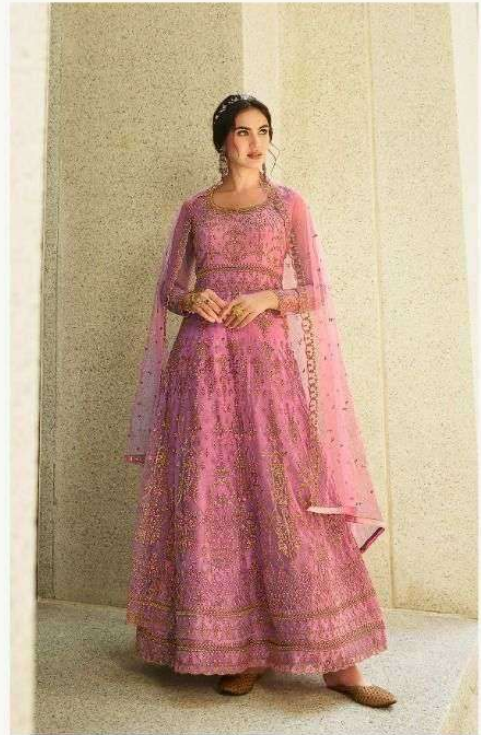

zubeda
DESIGNED TO BE FABULOUS