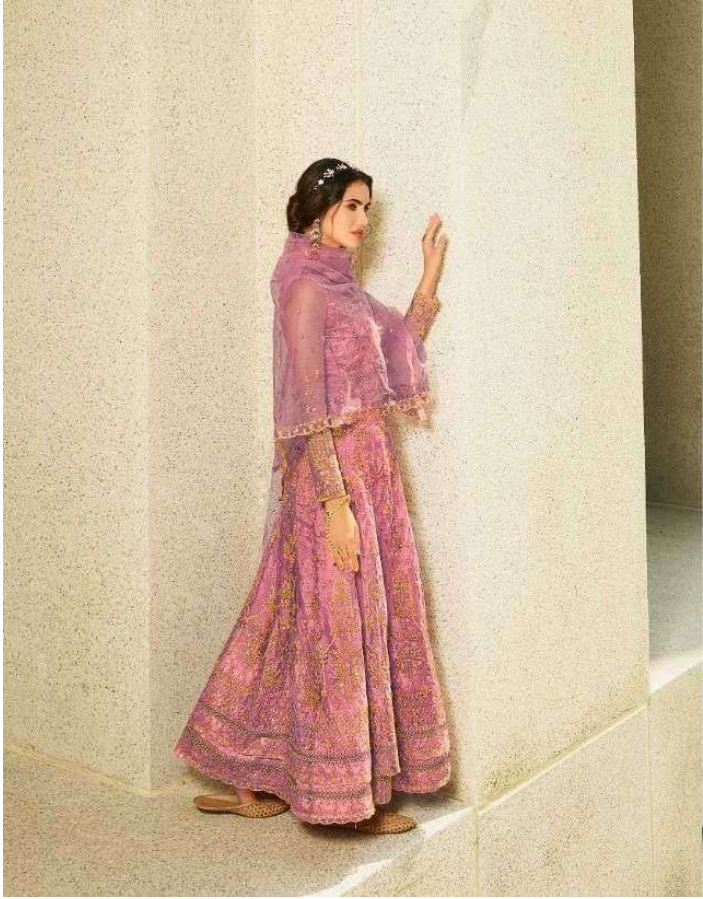

BOTTOM

Heavy Dull Shantoon

Design No.	Product Name	Rate
101 TO 103	PRISHA	1995/-

• 101 •

• 102 •

• 103 •

zubeda®
MADE IN INDIA
PRISHA

• 102 •