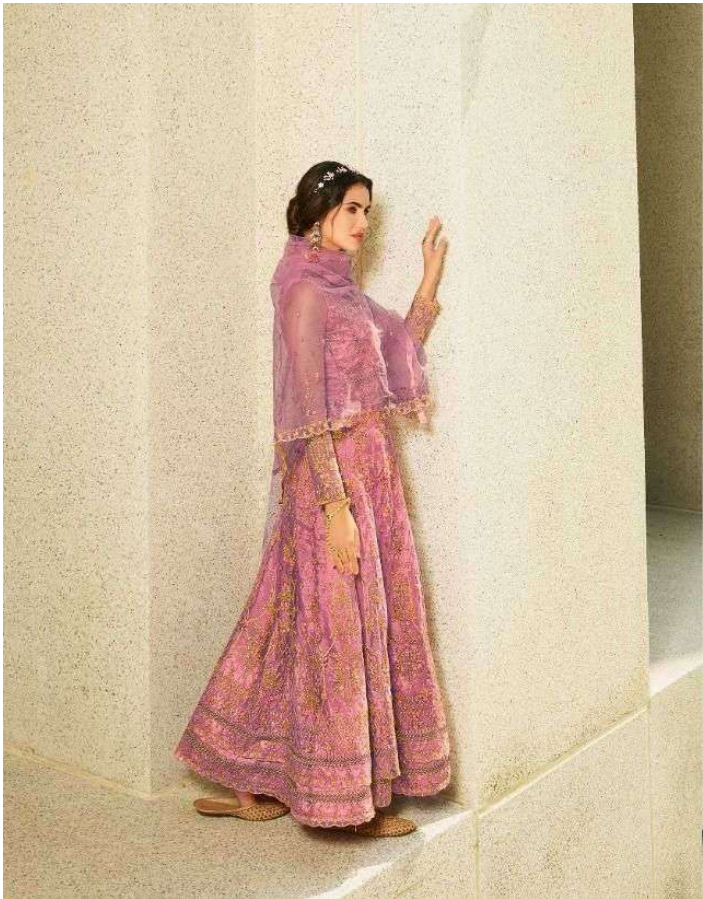

BOTTOM

Heavy Dull Shantoon

Design No.	Product Name	Rate
101 TO 103	PRISHA	1995/-

• 101 •

• 102 •

• 103 •

zubeda®
MADE IN INDIA
PRISHA

• 102 •