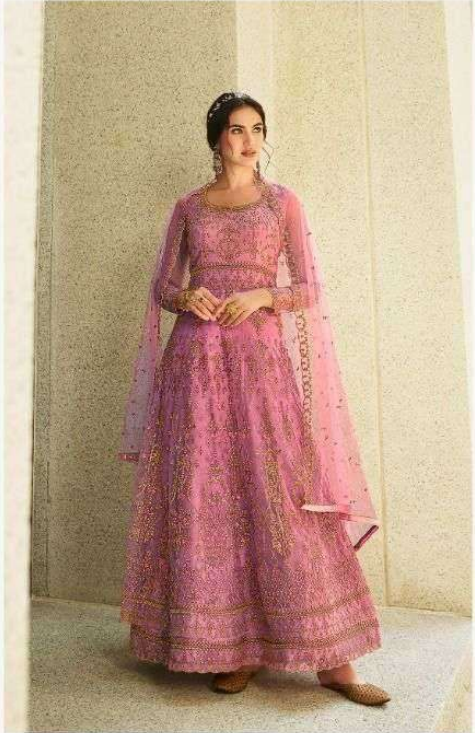

BOTTOM

Heavy Dull Shantoon

Design No.	Product Name	Rate
101 TO 103	PRISHA	1995/-

• 101 •

• 102 •

• 103 •

zubeda®
MADE IN INDIA
PRISHA

• 102 •