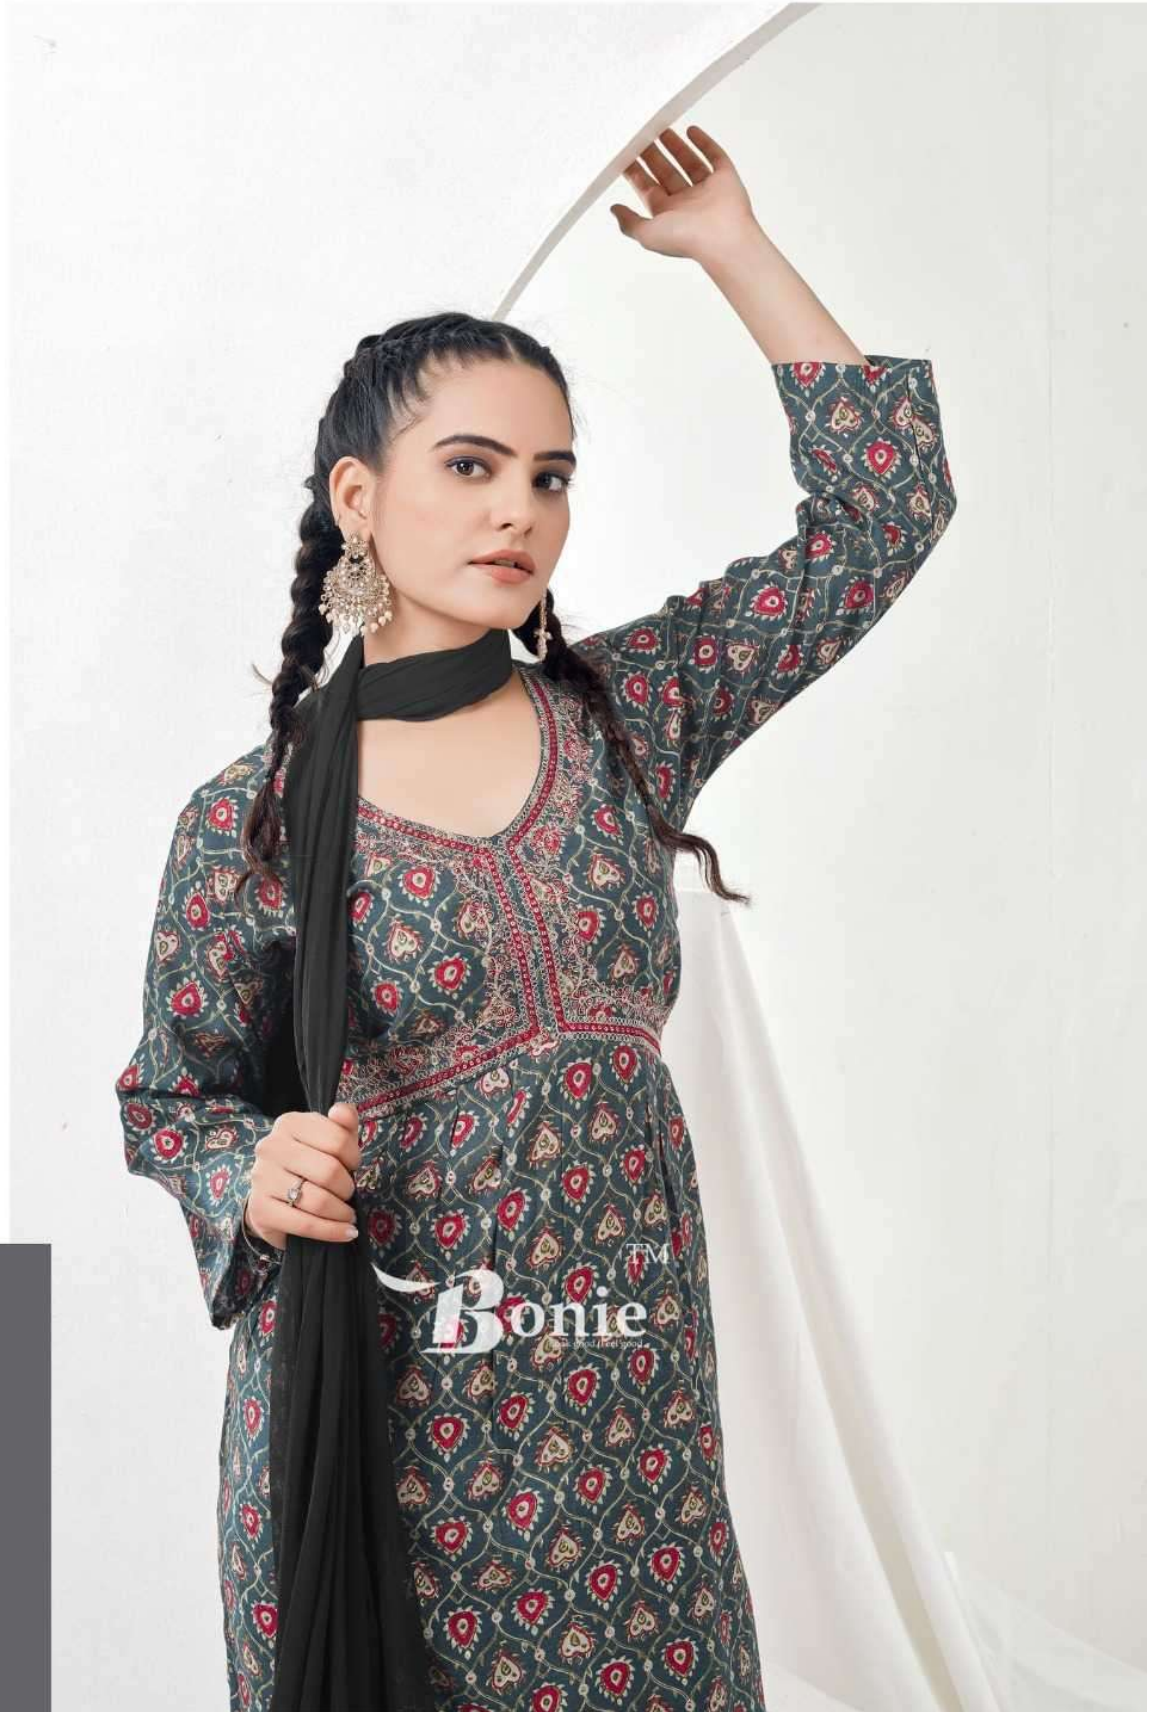

BRIGHT  
THOUGHT  
S. BRIGHT  
ATTIRE  
3005

TM  
**Bonie**  
Look good. Feel good

I AM AS  
COLORFUL  
AND  
BRIGHT AS  
MY  
SALWAR  
SUIT  
3004

TM  
**Bonie**

TM  
**Bonie**

A REAL,  
CLASSY  
ATTITUDE  
COMES  
FROM  
WEARING  
A  
SALWAR  
SUIT