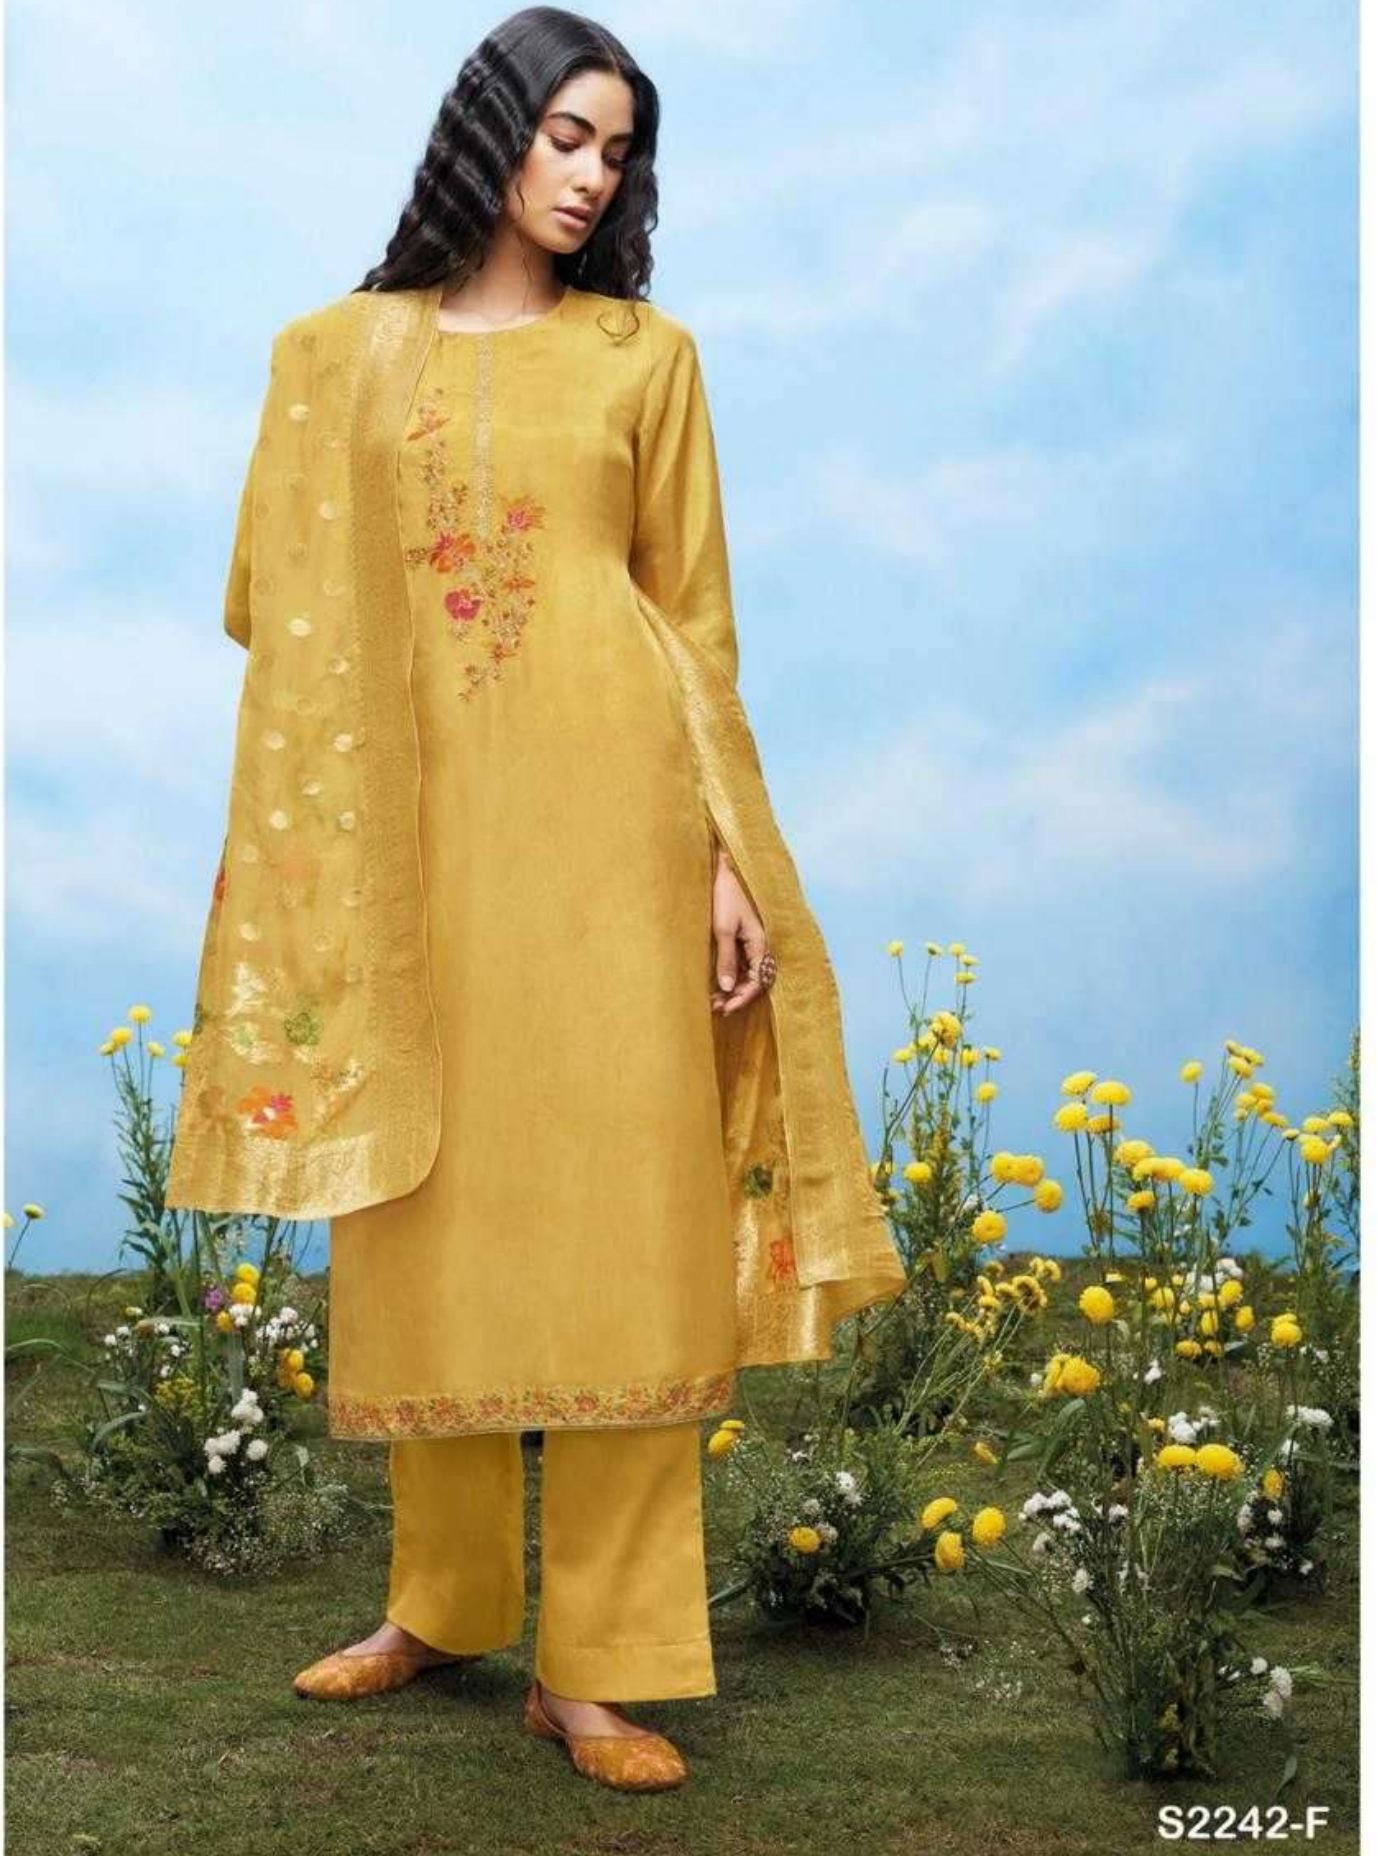

Ganga®

S2242-F