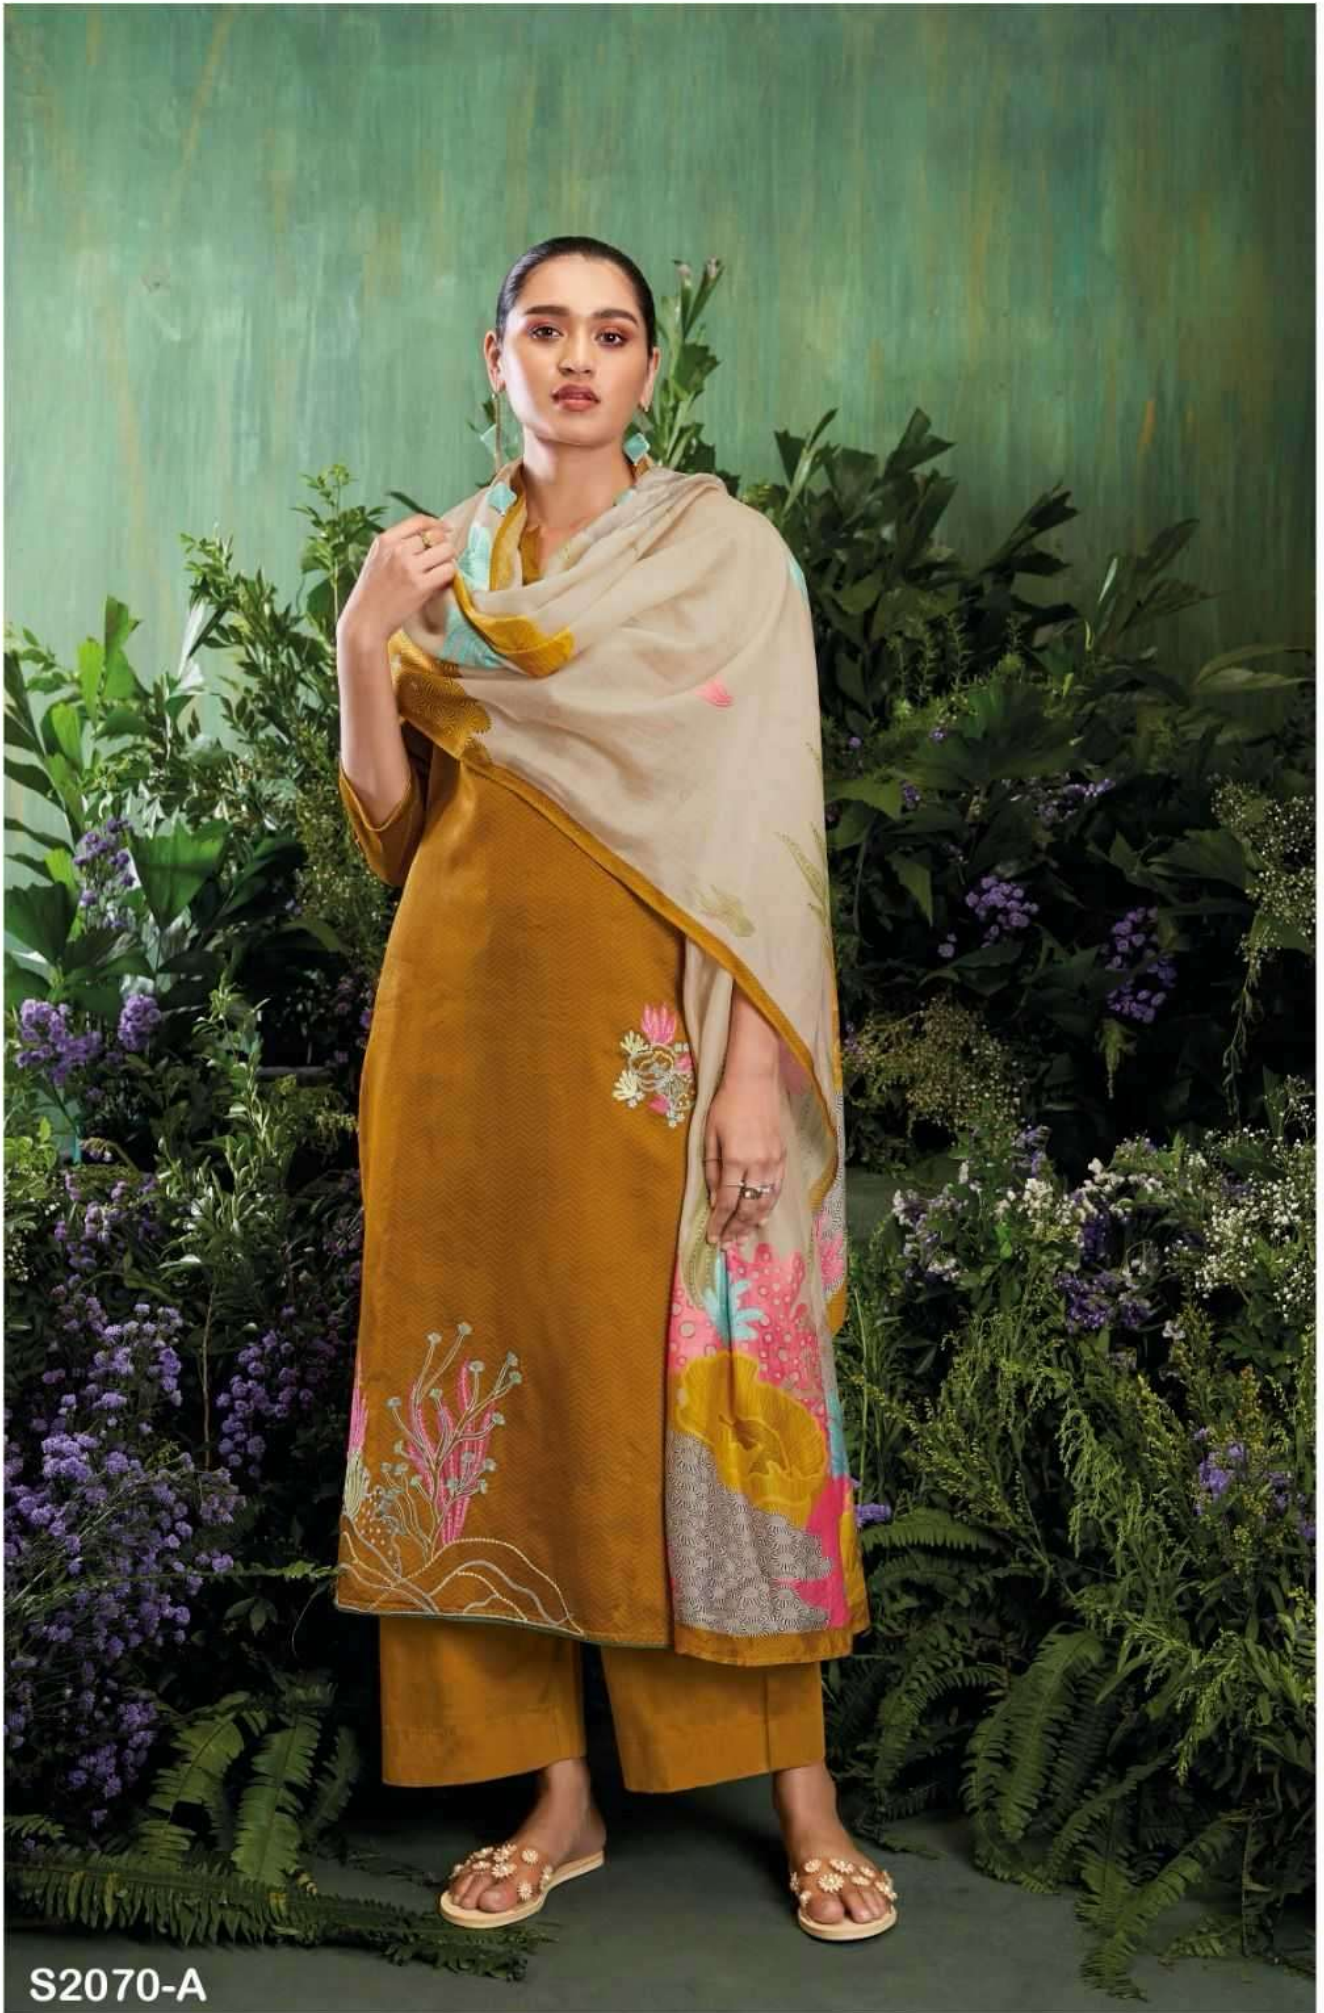

Ganga®

Ganga®

S2070-B

S2070-A

Ganga®

S2070-D

PRODUCT NAME	<i>CORALIE</i>
D.NO.	S2070
DESCRIPTION	<p>TOP PREMIUM COTTON SILK PRINTED WITH EMBROIDERY AND SOLID BORDER</p> <p>BOTTOM PREMIUM COTTON SILK SOLID COLOUR</p> <p>DUPATTA FINEST BEMBERG LAWN PRINTED</p>
HSN CODE	520851
WHOLESALE PRICE	1695/- EACH+GST(EXTRA)