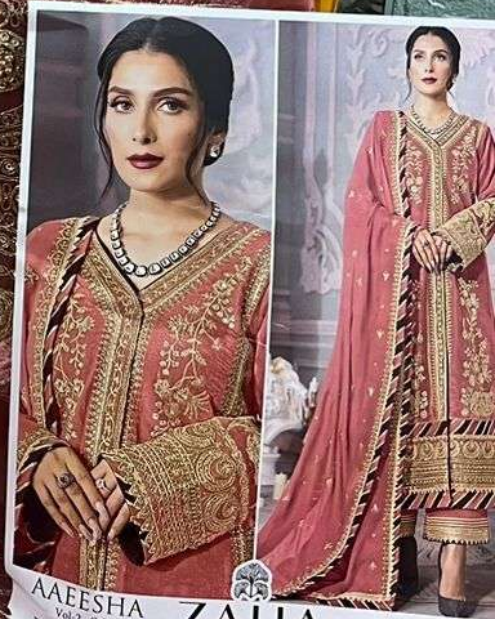

**AAEESHA**

Vol-2 Colour  
**TOP** Faux Georgette  
with Embroidery  
(Cut-2.5 Mtr )

**ZAHA**

**BOTTOM-INNER** Dull santoon  
(Cut-4.20 Mtr )

**D.No.10119-H**

**DUPATTA** Fox Georgette  
with Embroidery  
( Cut-2.5 Mtr )

**AAEESHA**  
Vol-2 Colour  
Top Faux Georgette with Embroidery (Cut-2 5 Mtr.)

**ZAHA**

**BOTTOM-INNER** Dull santoon (Cut-4 20 Mtr.)

**DUPATTA** Faux Georgette with Embroidery (Cut-2 5 Mtr.)

**D.No.10119-H**

**AAEESHA**  
Vol-2 Colour  
Top Faux Georgette  
with Embroidery  
(Cut-2.5 Mr.)

**ZAHA**  
BOTTOM-INNER  
Dull santoon  
(Cut-4.20 Mr.)

**DUPATTA**  
Faux Georgette  
with Embroidery  
(Cut-2 Mr.)

**D.No. 10119-H**