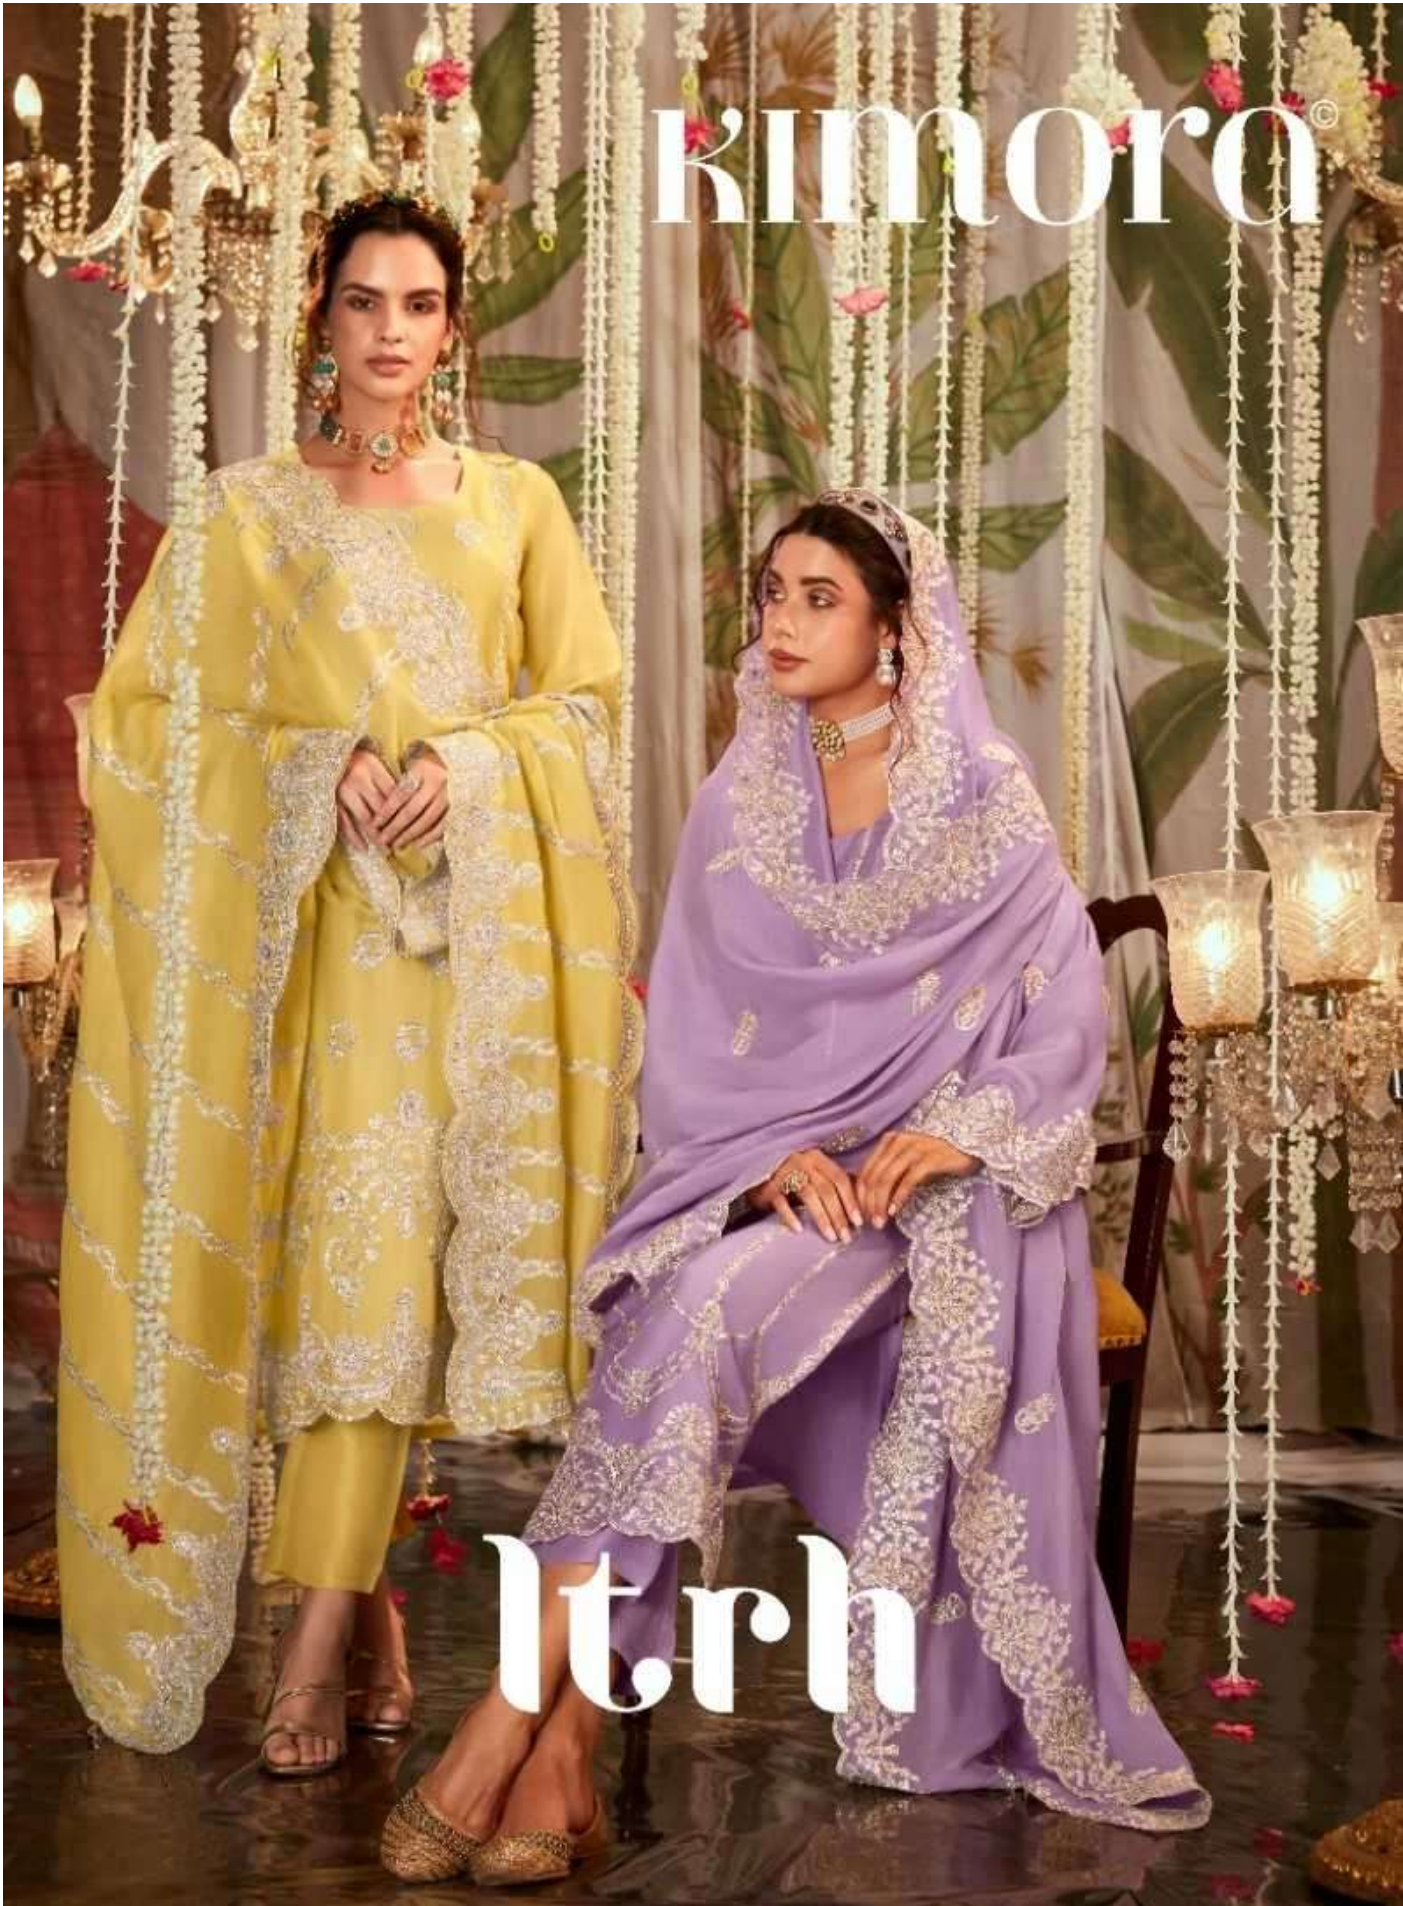

KIMORO®

ltrh