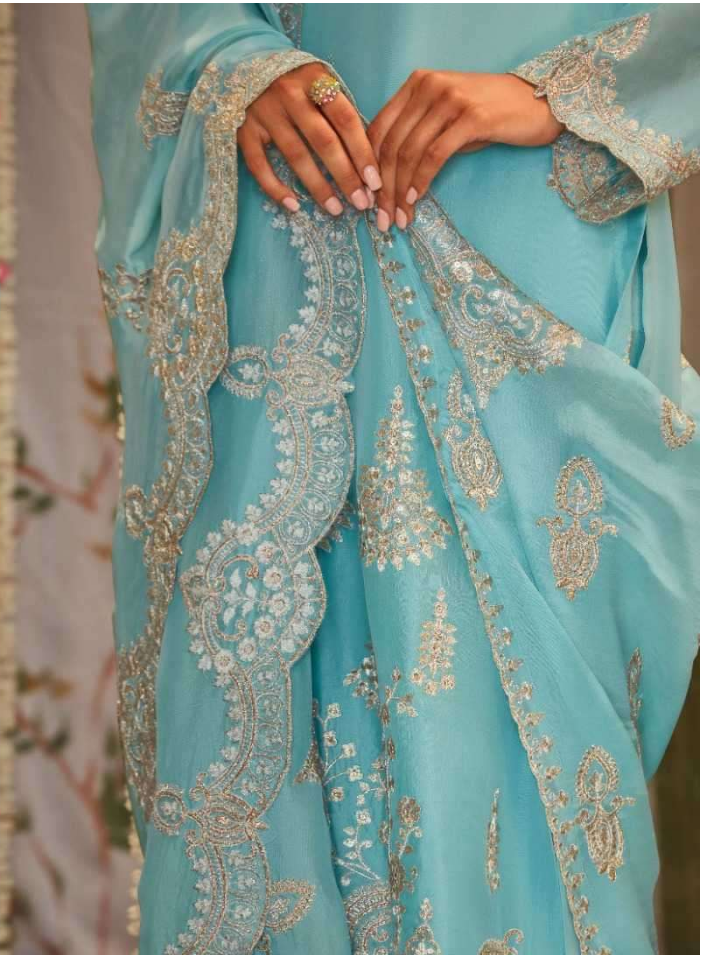

2144

KIMORO

2148

KIMONO

• KIMORI •

2141

KIMORA

kimono

TOP PURE ORGANZA WITH PLACEMENT SONA CHANDI EMBROIDERY
ON FRONT SCALLOPED BORDER ON HEMLINE AND
SLEEVES WITH MODALE SILK INNER

DUPATTA

PURE ORGANZA WITH PLACEMENT SONA CHANDI EMBROIDERY
AND SCALLOPED BORDER

BOTTOM

MODALE SILK

kimora[®]

2141

2142

2143

2144

2145