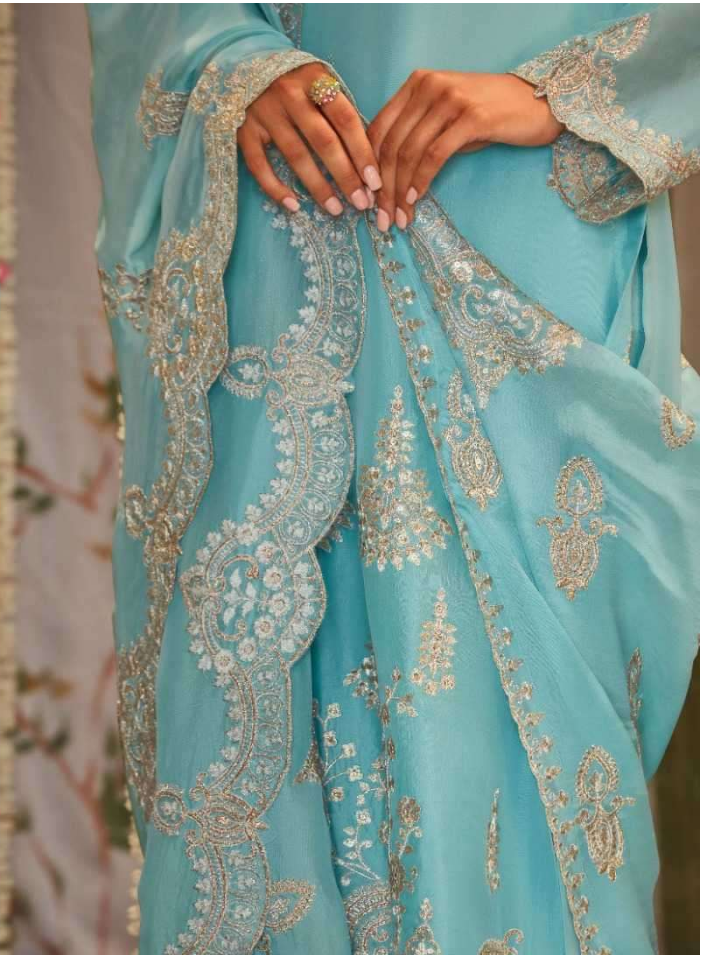

2144

KIMORO

2148

KIMONO

• KIMORI •

KIMORA

kimono

2145

## TOP

TOP PURE ORGANZA WITH PLACEMENT SONA CHANDI EMBROIDERY  
ON FRONT SCALLOPED BORDER ON HEMLINE AND  
SLEEVES WITH MODALE SILK INNER

## DUPATTA

PURE ORGANZA WITH PLACEMENT SONA CHANDI EMBROIDERY  
AND SCALLOPED BORDER

## BOTTOM

MODALE SILK

**kimora<sup>®</sup>**

2141

2142

2143

2144

2145