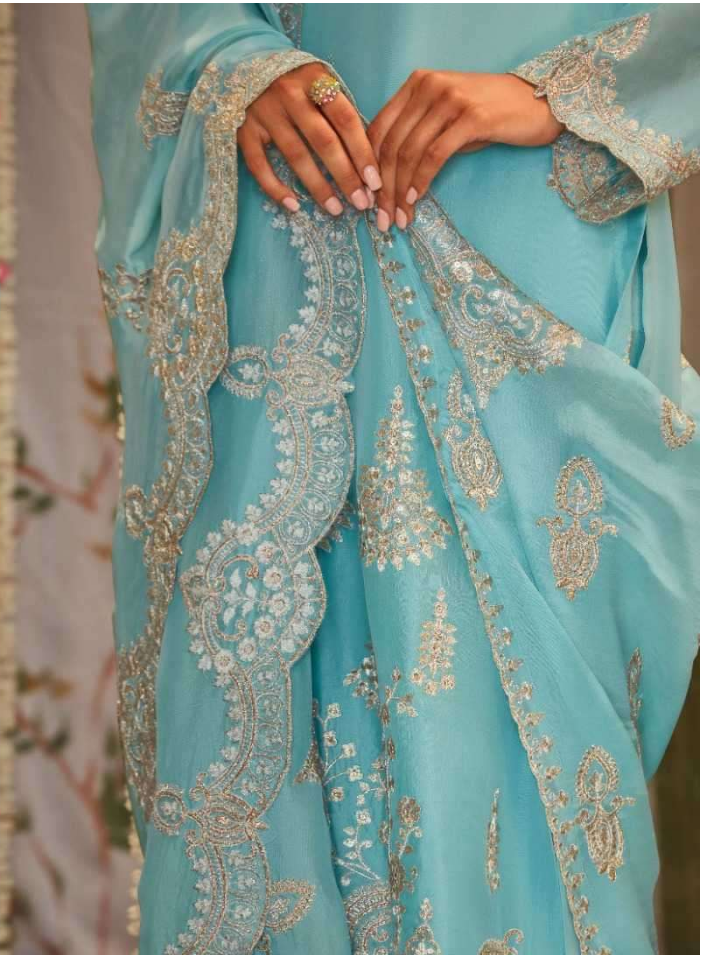

2144

KIMORO

2148

KIMONO

• KIMORI •

KIMORA

KIMORA

2142

TOP

TOP PURE ORGANZA WITH PLACEMENT SONA CHANDI EMBROIDERY
ON FRONT SCALLOPED BORDER ON HEMLINE AND
SLEEVES WITH MODALE SILK INNER

DUPATTA

PURE ORGANZA WITH PLACEMENT SONA CHANDI EMBROIDERY
AND SCALLOPED BORDER

BOTTOM

MODALE SILK

KIMORA[®]

2141

2142

2143

2144

2145