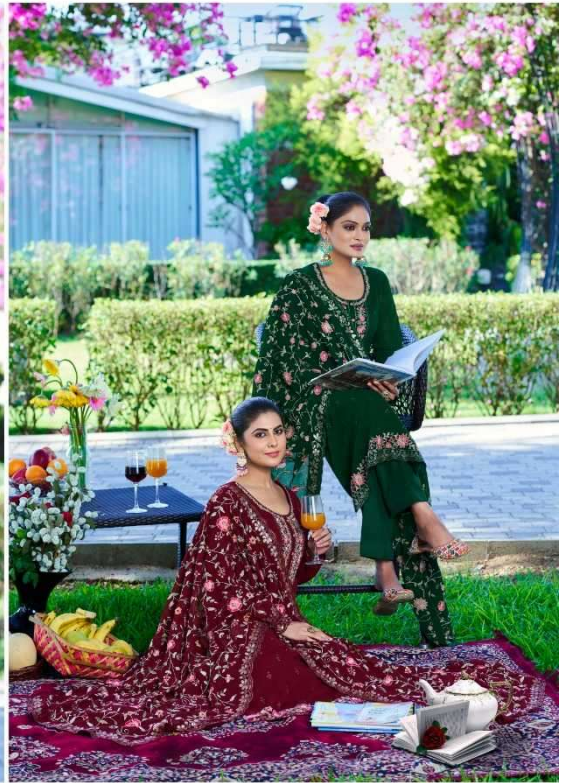

Shree Shalika[®]
FASHION

Noor jahaan
VOL- 01

Shree Shalika
FASHION

ICONIC STYLE
1003

1001

1002

1003

1004

1005

1006

Shree Shalika
FASHION

DAZZLING DRAPES
1006

Shree Shalika®
FASHION
MAGNIFICENT SIX YARDS
1002

Shree Shalika®
FASHION
TIMELESS CHARISMA
1001

Shree Shalika®
FASHION

ALLURING DESIGN
1005

Shree Shalika®
FASHION
DAZZLING DRAPES
1006

Shree Shalika®
FASHION

ICONIC STYLE
1003

FABRIC DETAILS

**TOP : GEORGETTE EMBROIDERY
WITH HEAVY WORK**

BOTTOM+INNER : SANTOON

**DUPATTA : GEORGETTE EMBROIDERY
WITH HEAVY WORK**