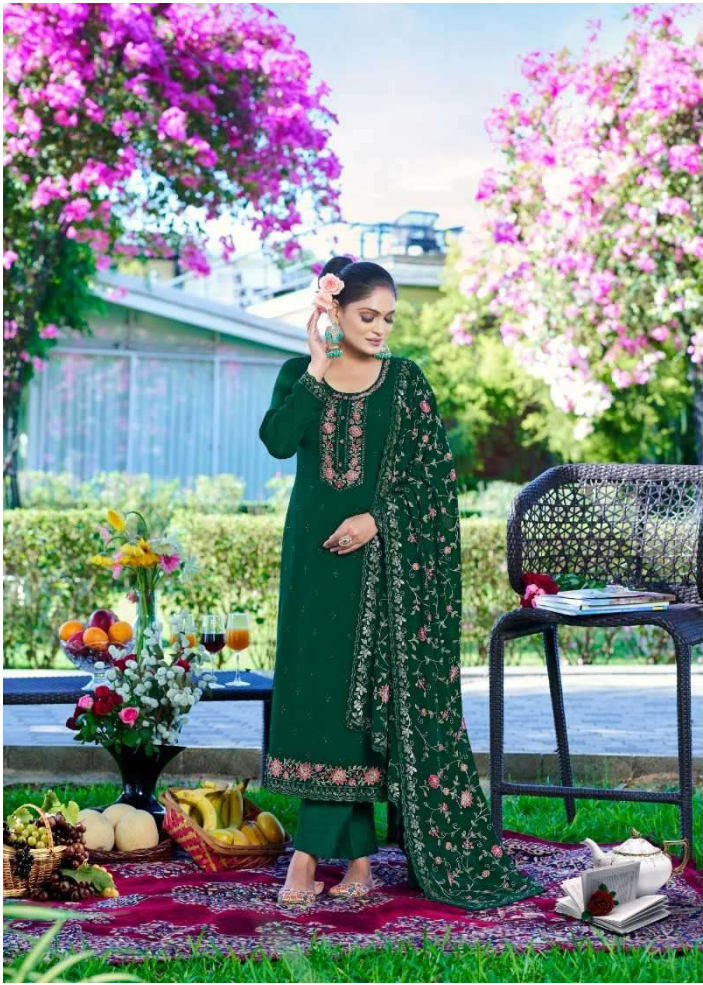

Shree Shalika[®]
FASHION

Noor jahaan
VOL- 01

Shree Shalika
FASHION

ICONIC STYLE
1003

1001

1002

1003

1004

1005

1006

Shree Shalika
FASHION

DAZZLING DRAPES
1006

Shree Shalika®
FASHION
MAGNIFICENT SIX YARDS
1002

Shree Shalika®
FASHION
TIMELESS CHARISMA
1001

Shree Shalika®
FASHION

ALLURING DESIGN
1005

Shree Shalika®
FASHION
DAZZLING DRAPES
1006

Shree Shalika®
FASHION

ICONIC STYLE
1003

FABRIC DETAILS

**TOP : GEORGETTE EMBROIDERY
WITH HEAVY WORK**

BOTTOM+INNER : SANTOON

**DUPATTA : GEORGETTE EMBROIDERY
WITH HEAVY WORK**