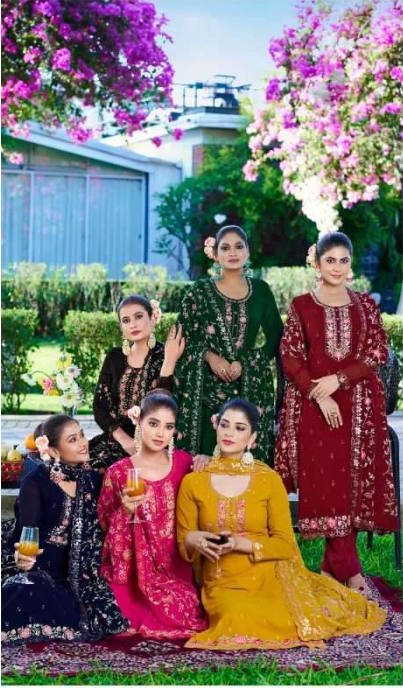

Shree Shalika[®]
FASHION

Noor jahaan
VOL- 01

Shree Shalika
FASHION

ICONIC STYLE
1003

1001

1002

1003

1004

1005

1006

Shree Shalika
FASHION

DAZZLING DRAPES
1006

Shree Shalika®
FASHION
MAGNIFICENT SIX YARDS
1002

Shree Shalika®
FASHION
TIMELESS CHARISMA
1001

Shree Shalika®
FASHION

ALLURING DESIGN
1005

Shree Shalika®
FASHION
DAZZLING DRAPES
1006

Shree Shalika®
FASHION

ICONIC STYLE
1003

FABRIC DETAILS

**TOP : GEORGETTE EMBROIDERY
WITH HEAVY WORK**

BOTTOM+INNER : SANTOON

**DUPATTA : GEORGETTE EMBROIDERY
WITH HEAVY WORK**

*** DESIGN NUMBER***

1001 TO 1006

RATE

1895 /- EACH

Shree Shalika[®]
FASHION

Noor jahaan
VOL- 01

Shree Shalika®
FASHION

TRADITIONAL SAGA