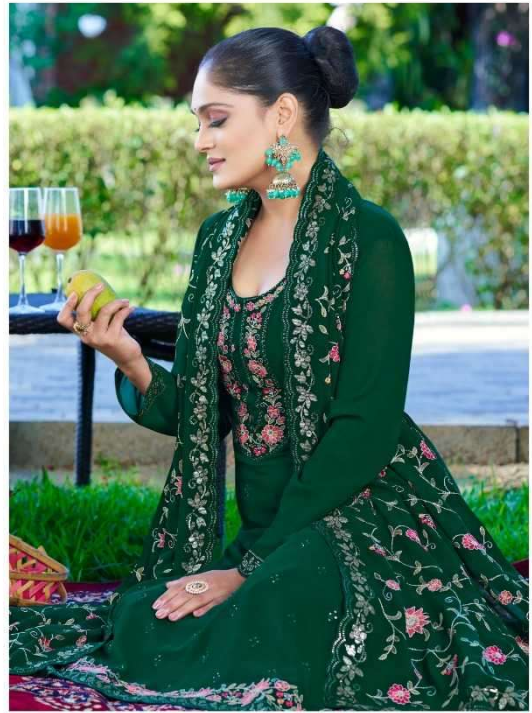

Shree Shalika[®]
FASHION

Noor jahaan
VOL- 01

Shree Shalika
FASHION

ICONIC STYLE
1003

1001

1002

1003

1004

1005

1006

Shree Shalika
FASHION

DAZZLING DRAPES
1006

Shree Shalika®
FASHION
MAGNIFICENT SIX YARDS
1002

Shree Shalika®
FASHION
TIMELESS CHARISMA
1001

Shree Shalika®
FASHION

ALLURING DESIGN
1005

Shree Shalika®
FASHION
DAZZLING DRAPES
1006

Shree Shalika®
FASHION

ICONIC STYLE
1003

FABRIC DETAILS

**TOP : GEORGETTE EMBROIDERY
WITH HEAVY WORK**

BOTTOM+INNER : SANTOON

**DUPATTA : GEORGETTE EMBROIDERY
WITH HEAVY WORK**