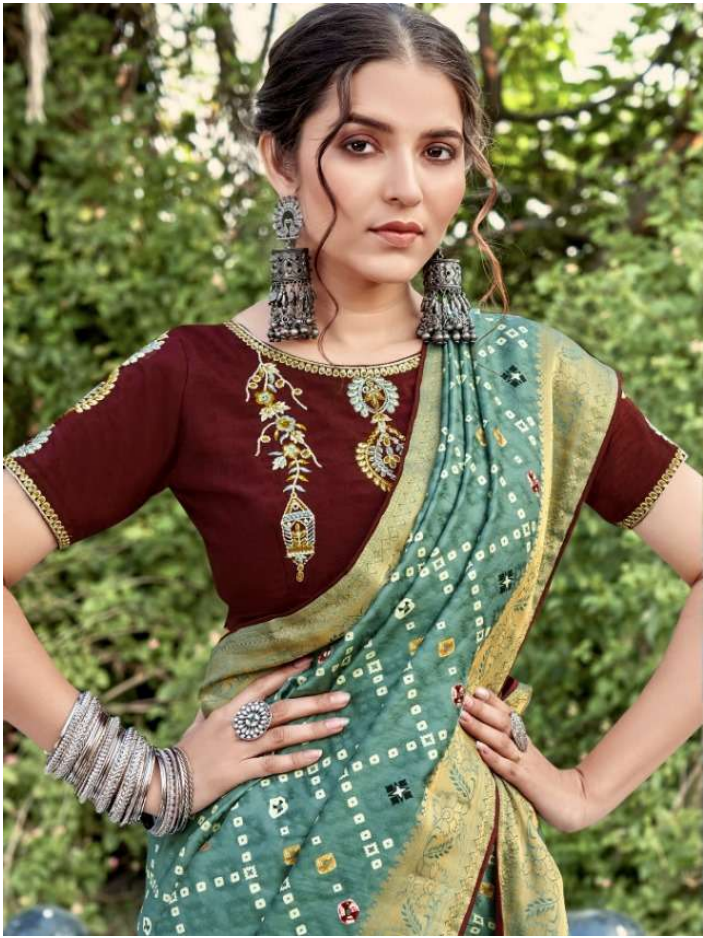

# MALAI SILK-2

5112

5111

5109

5D

DESIGNER

# MALAI SILK-2

50  
DESIGNER

Collection of designer sarees  
in different colors and patterns  
with gold borders and embroidery  
for the festive season.

5109

5110

GLAMOUR  
IS YOUR  
STATE OF MIND.

5111

5112