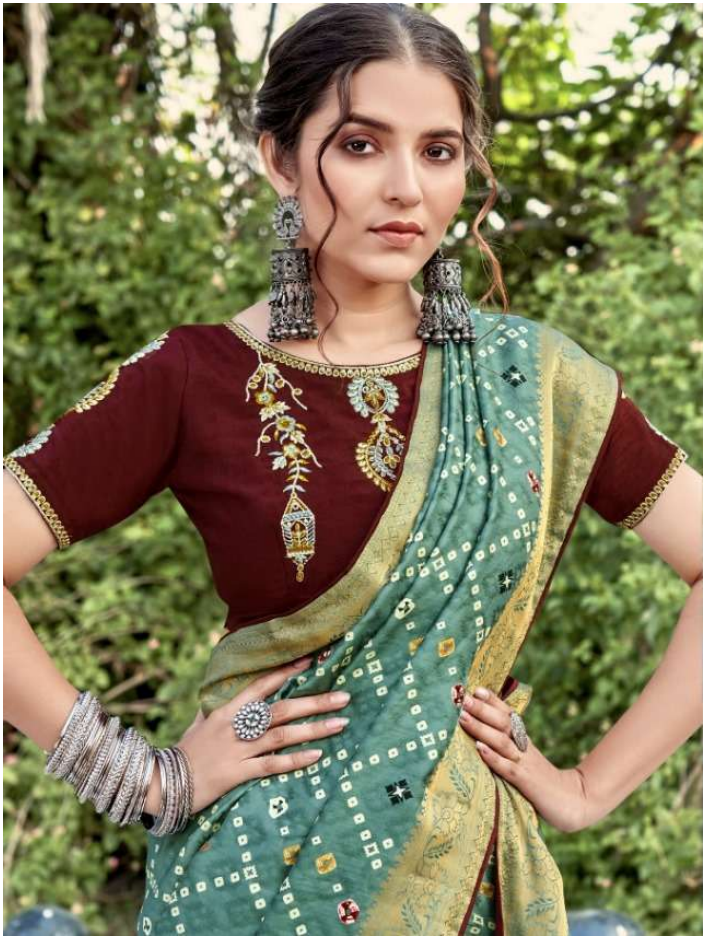

5D

DESIGNER

MALAI SILK-2

5112

5111

5109

5D

DESIGNER

MALAI SILK-2

50
DESIGNER

Collection of designer sarees
with a variety of patterns and
colors. All sarees are made
with good quality fabric and
are available in different sizes.

5109

5110

GLAMOUR
IS YOUR
STATE OF MIND.