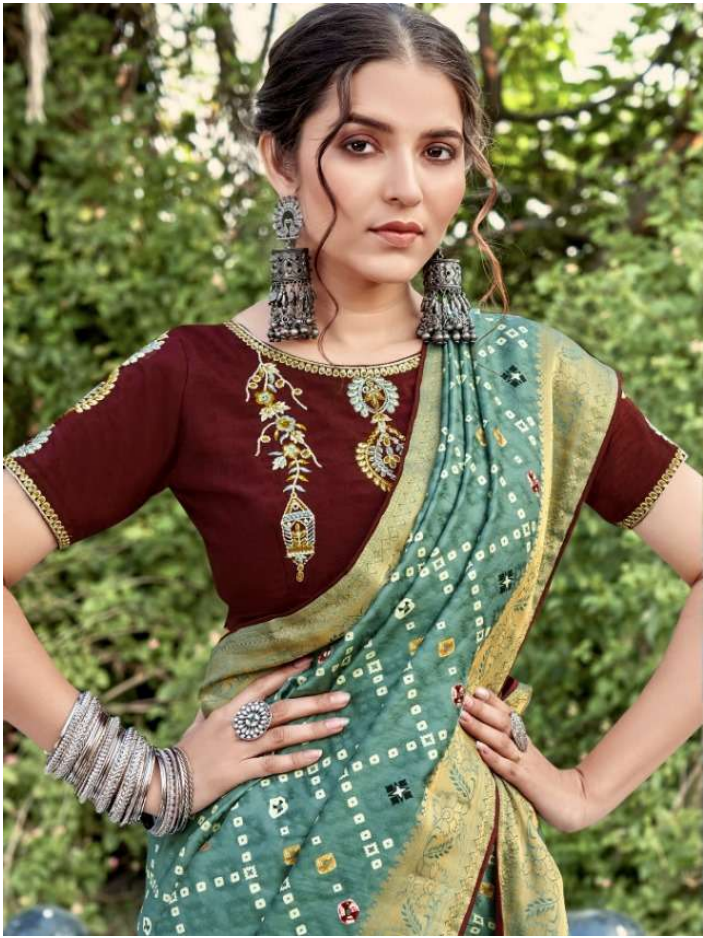

# MALAI SILK-2

5112

5111

5109

**5D**

DESIGNER

# MALAI SILK-2

50  
DESIGNER

Collection of designer sarees  
in different colors and patterns  
with gold borders and embroidery  
for the festive season.

5109

5110

GLAMOUR  
IS YOUR  
STATE OF MIND.

5111

5112