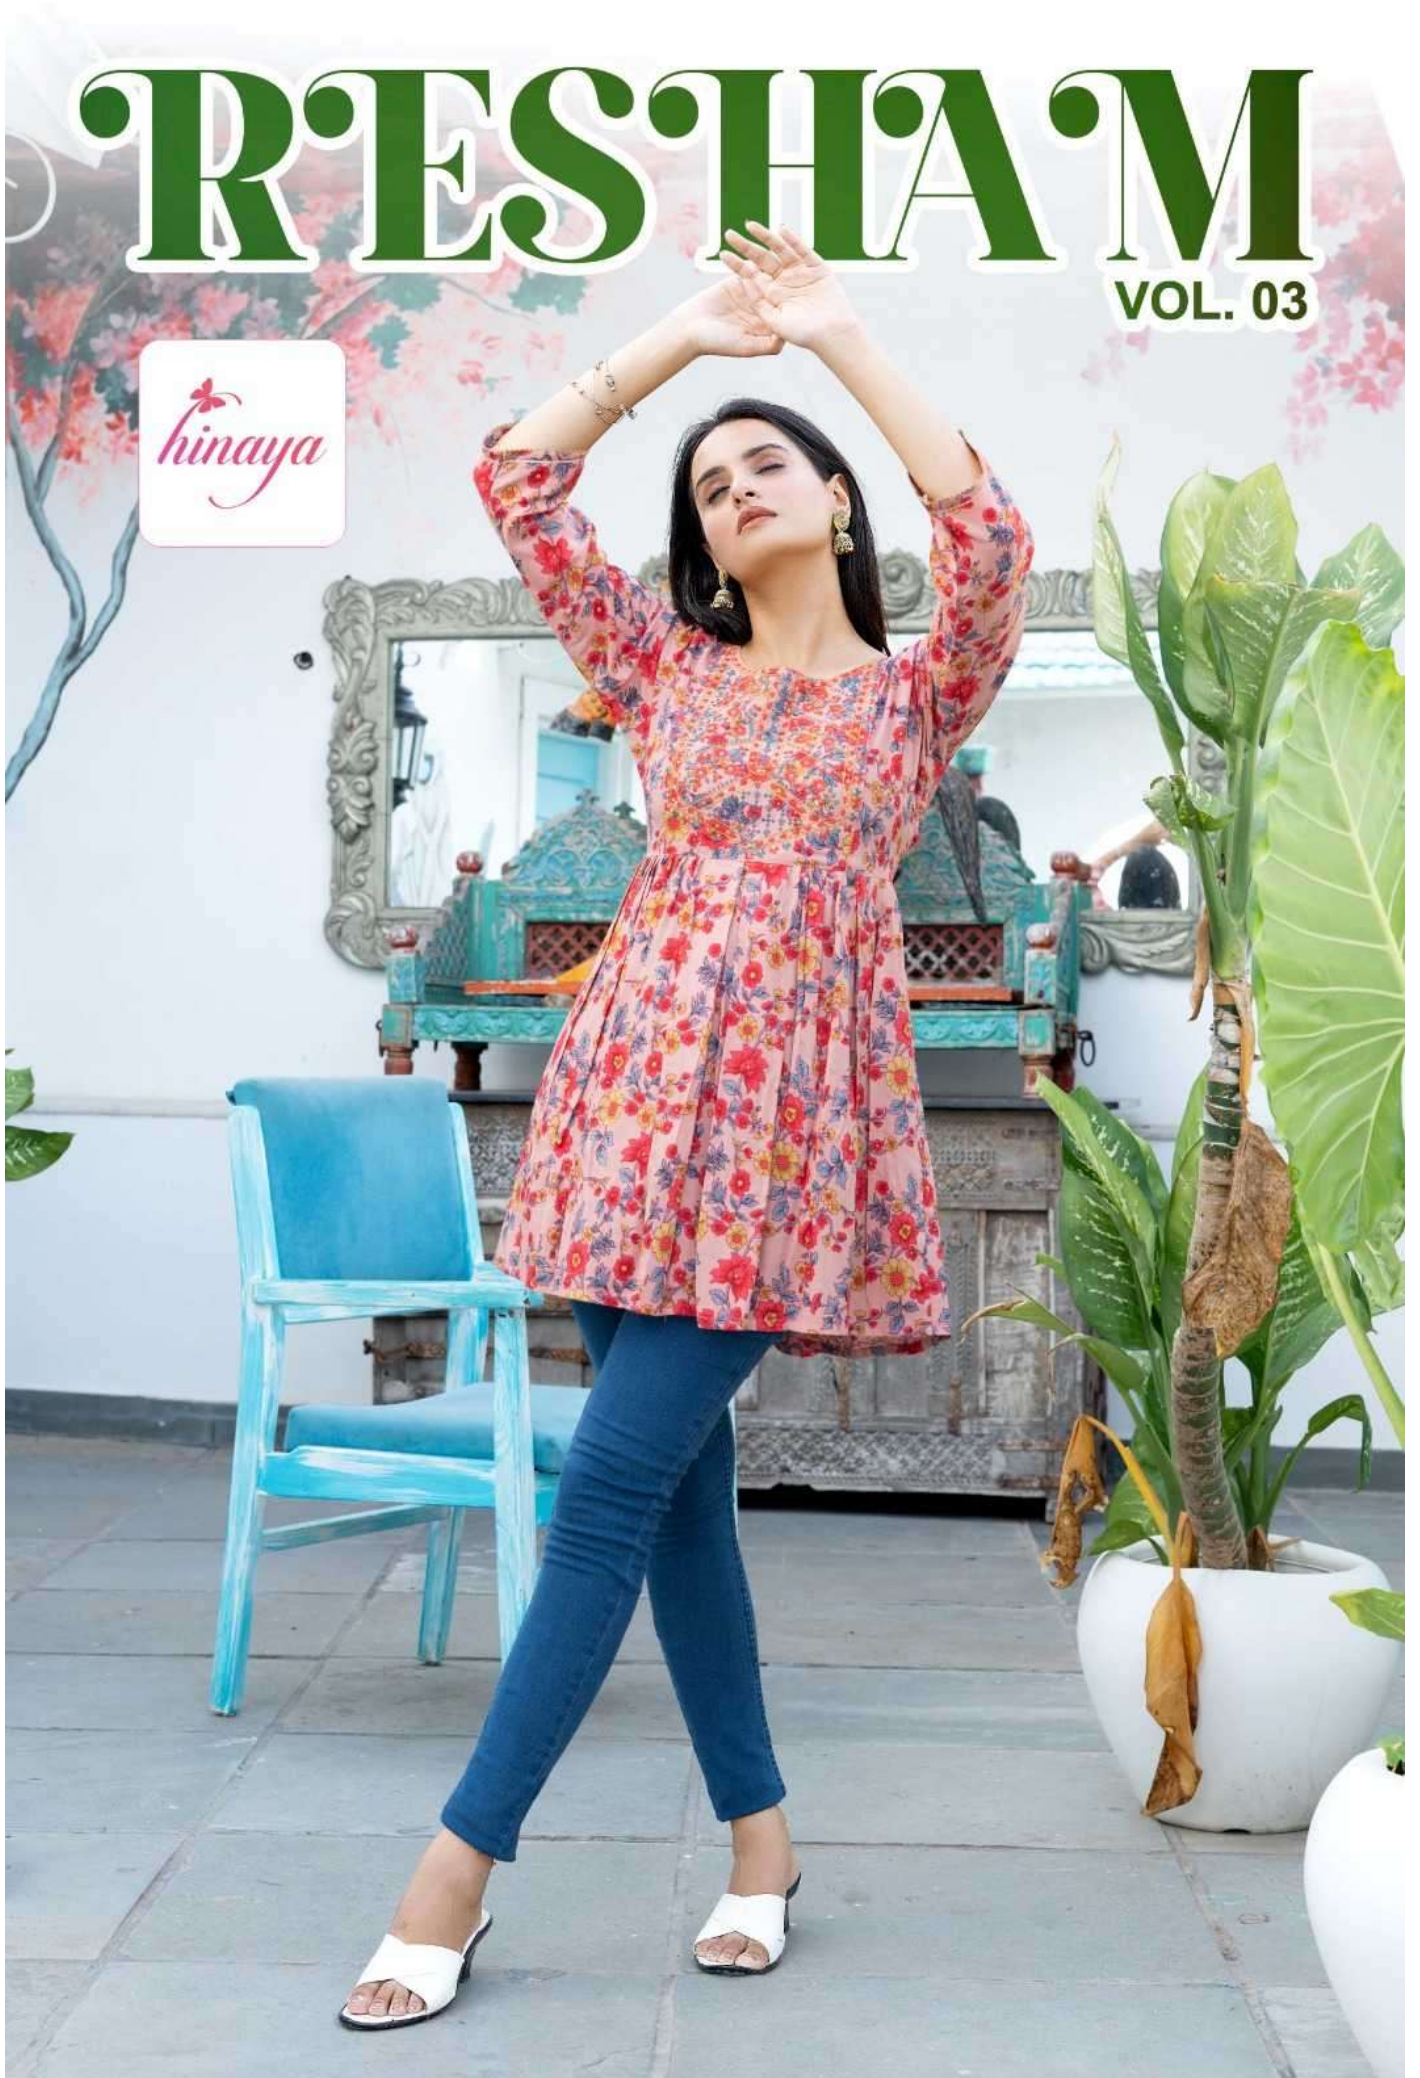

VOL. 03  
**RESHAM**

*hinaya*

**VOL. 03**  
**RESHAM**  
**D.No- 1003**

**VOL. 03**  
**'RESHAM'**

*hinaya*

VOL. 03  
**'RESHAM'**

A woman with long dark hair is standing in a room. She is wearing a light-colored tunic with a vibrant floral pattern in shades of pink, red, blue, and yellow. The tunic has a gathered waist and flared sleeves. She is also wearing dark blue jeans and white open-toe sandals. In the background, there is a large, ornate mirror reflecting the room, a blue chair, and a potted plant with large green leaves. The wall behind her has a floral mural.

# RESHAM

VOL. 03

*hinaya*

*hinaya*

**VOL. 03**  
**'RESHAM'**  
**D.No- 1001**

A woman with long dark hair is standing in a courtyard. She is wearing a long-sleeved, knee-length tunic with a vibrant floral pattern in shades of red, orange, and blue on a light pink background. The tunic has a gathered waist and a flared hem. She is also wearing blue denim jeans and white open-toe sandals. In the background, there is a large, ornate mirror with a silver frame, a light blue plastic chair, and a large green plant in a white pot. The wall behind her has a mural of a tree with pink blossoms.