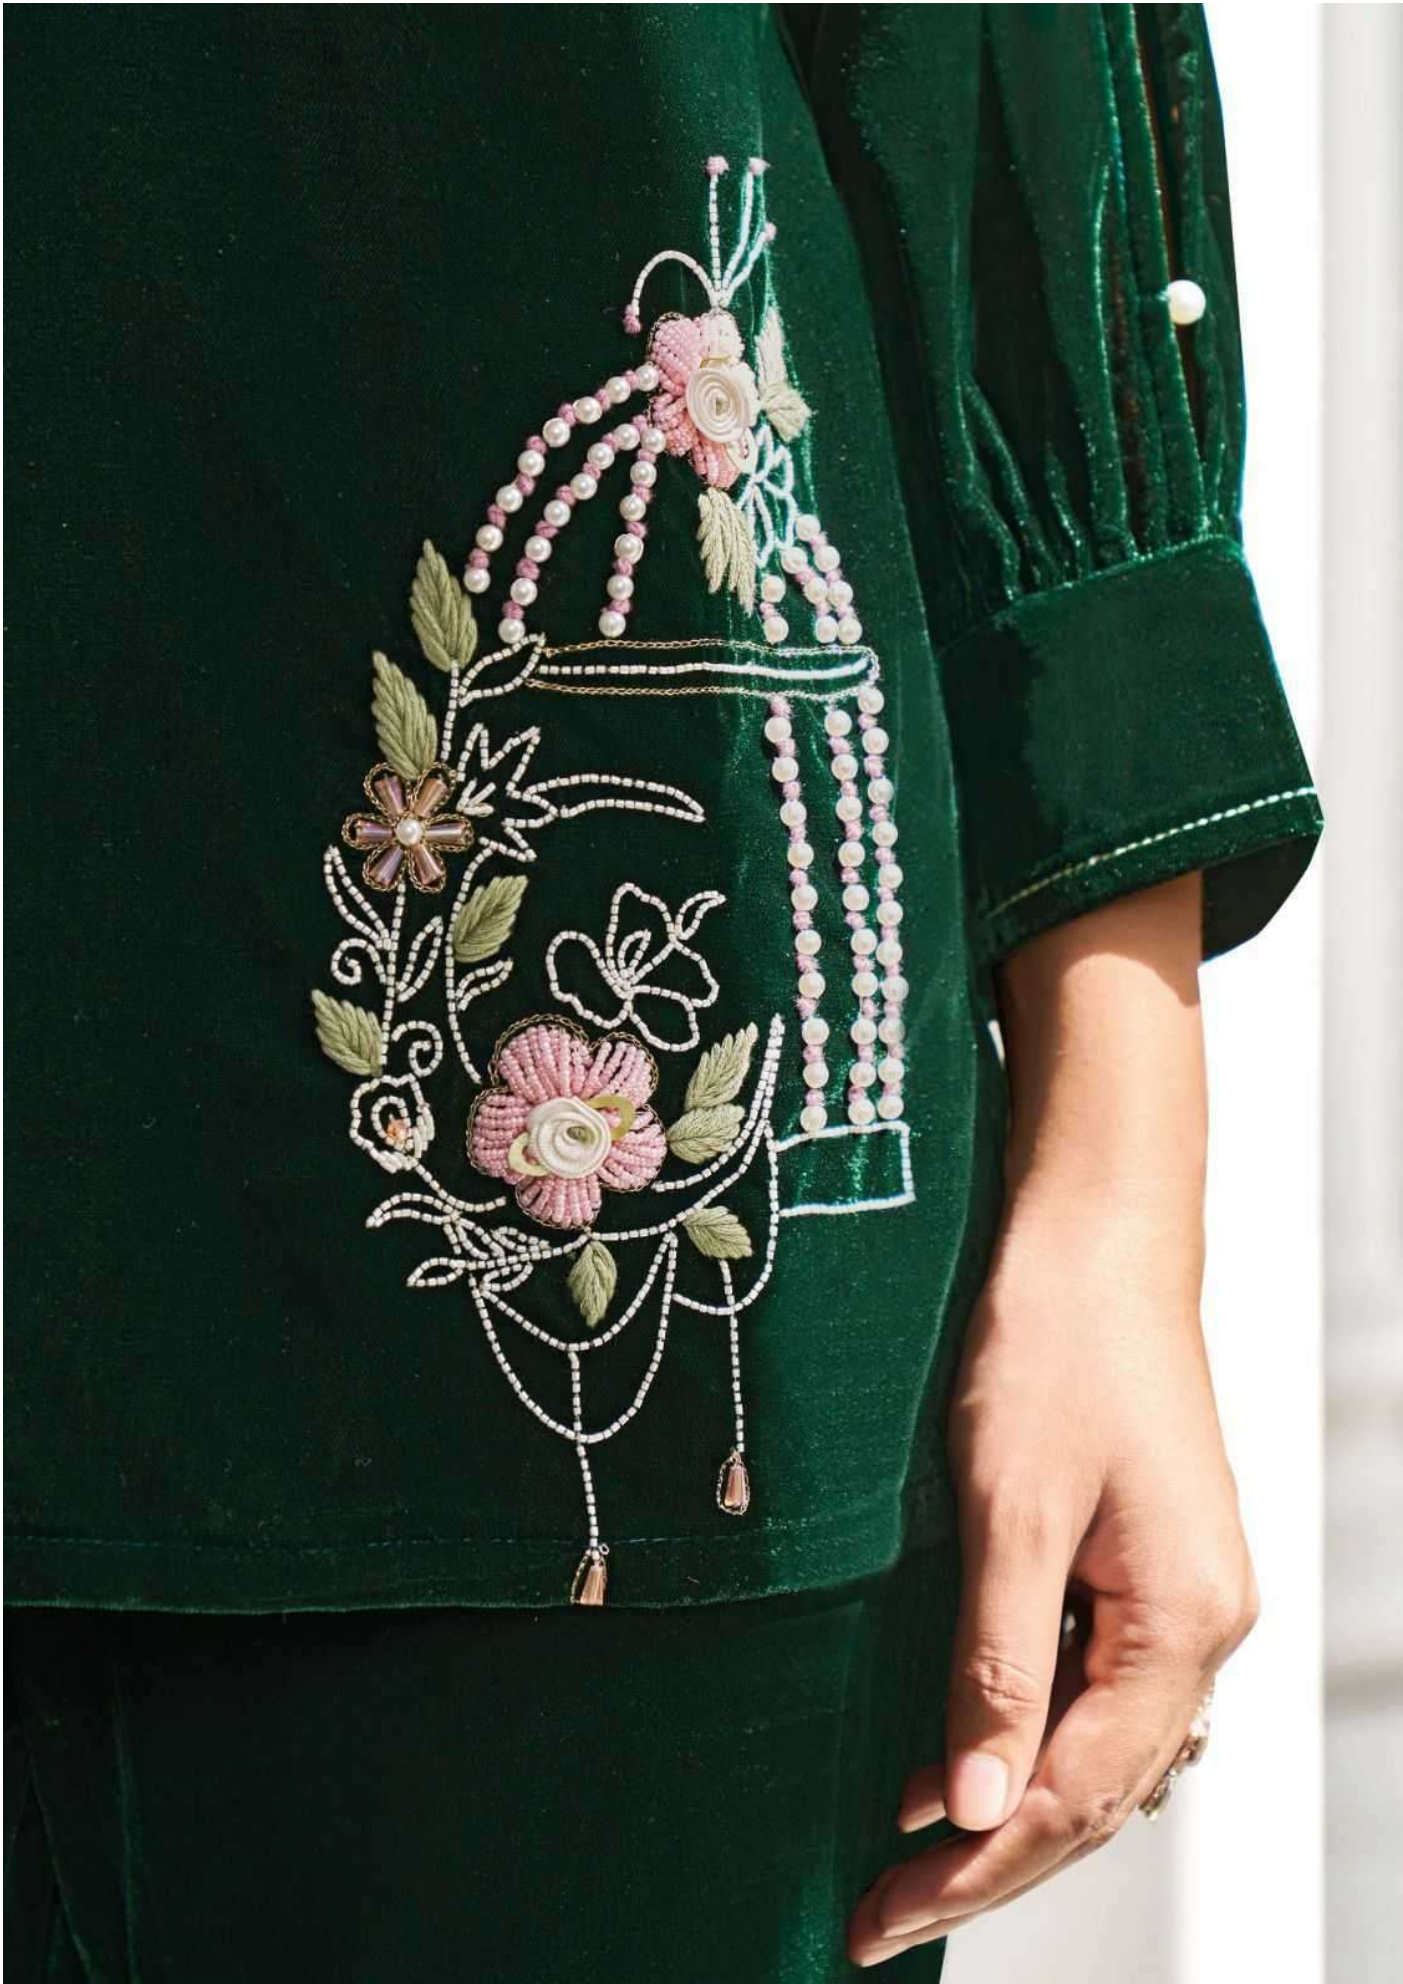

LADY
LEELA

1133
BOTTLE GREEN

She's regal. She's majestic. When she walks, she walks with the pride of an Empress. But she's in with the times, at par with the latest style statements. She's the New Age Princess, and she's here to rule the world of today!

F
A
S
H
I
O
N

www.ladyleela.com
**LADY
LEELA**

She stands in a land known for its culture, its heritage, its beauty and its unkind riches. And yet, with her beauty, her charm and the grandeur of her attire, she outshines the magnificence of the land around her. Clad in majestic blue, she is freshness in the stark, desert landscape...an image to cherish.