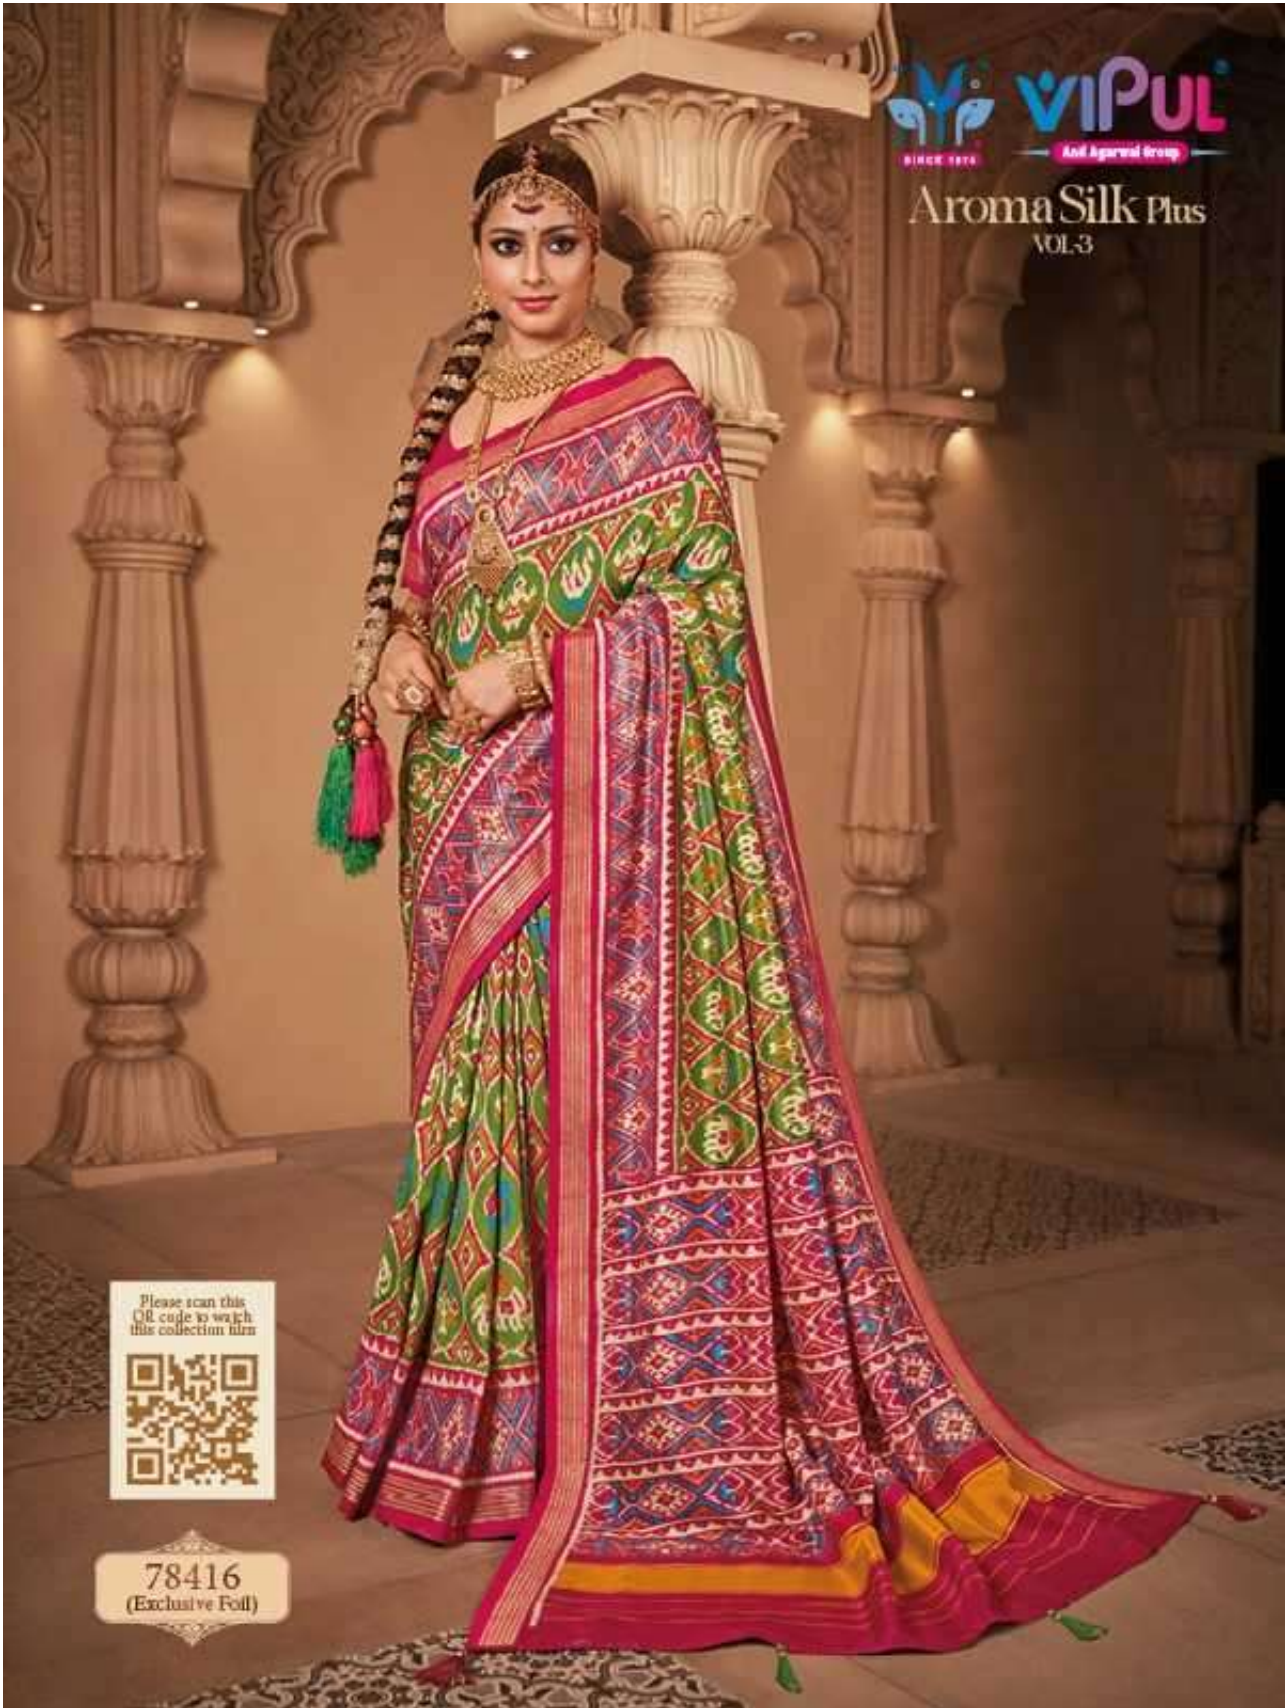

VIPUL
SINCE 1974 And Apparel Group

Aroma Silk Plus
VOL-3

Please scan this QR code to watch this collection film

78416
(Exclusive Foli)