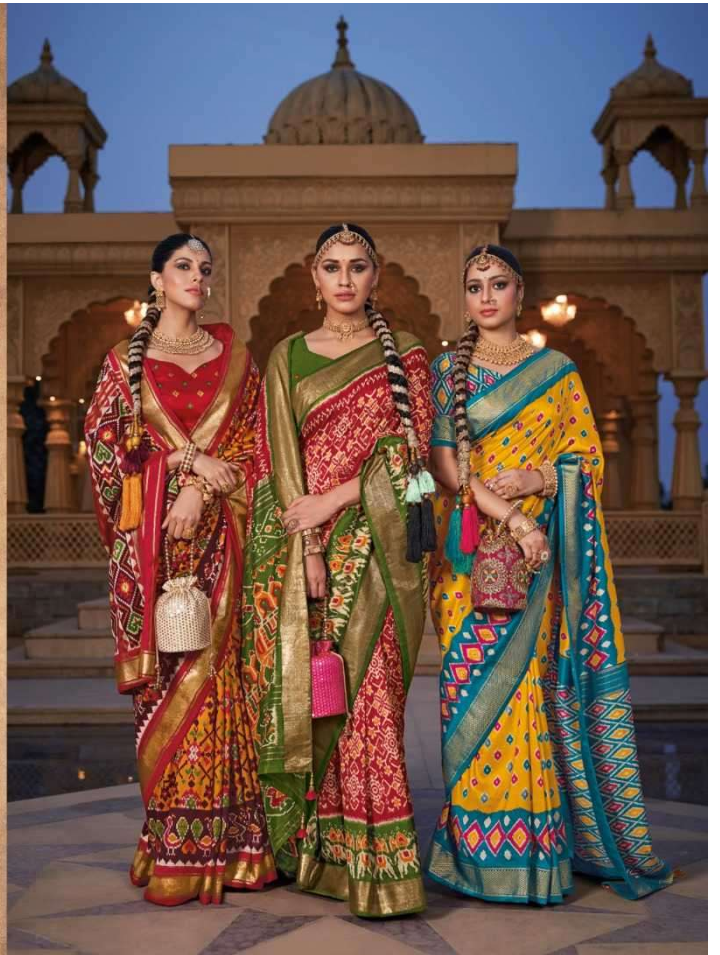

viPul
Aroma Silks Plus
Vol. 3