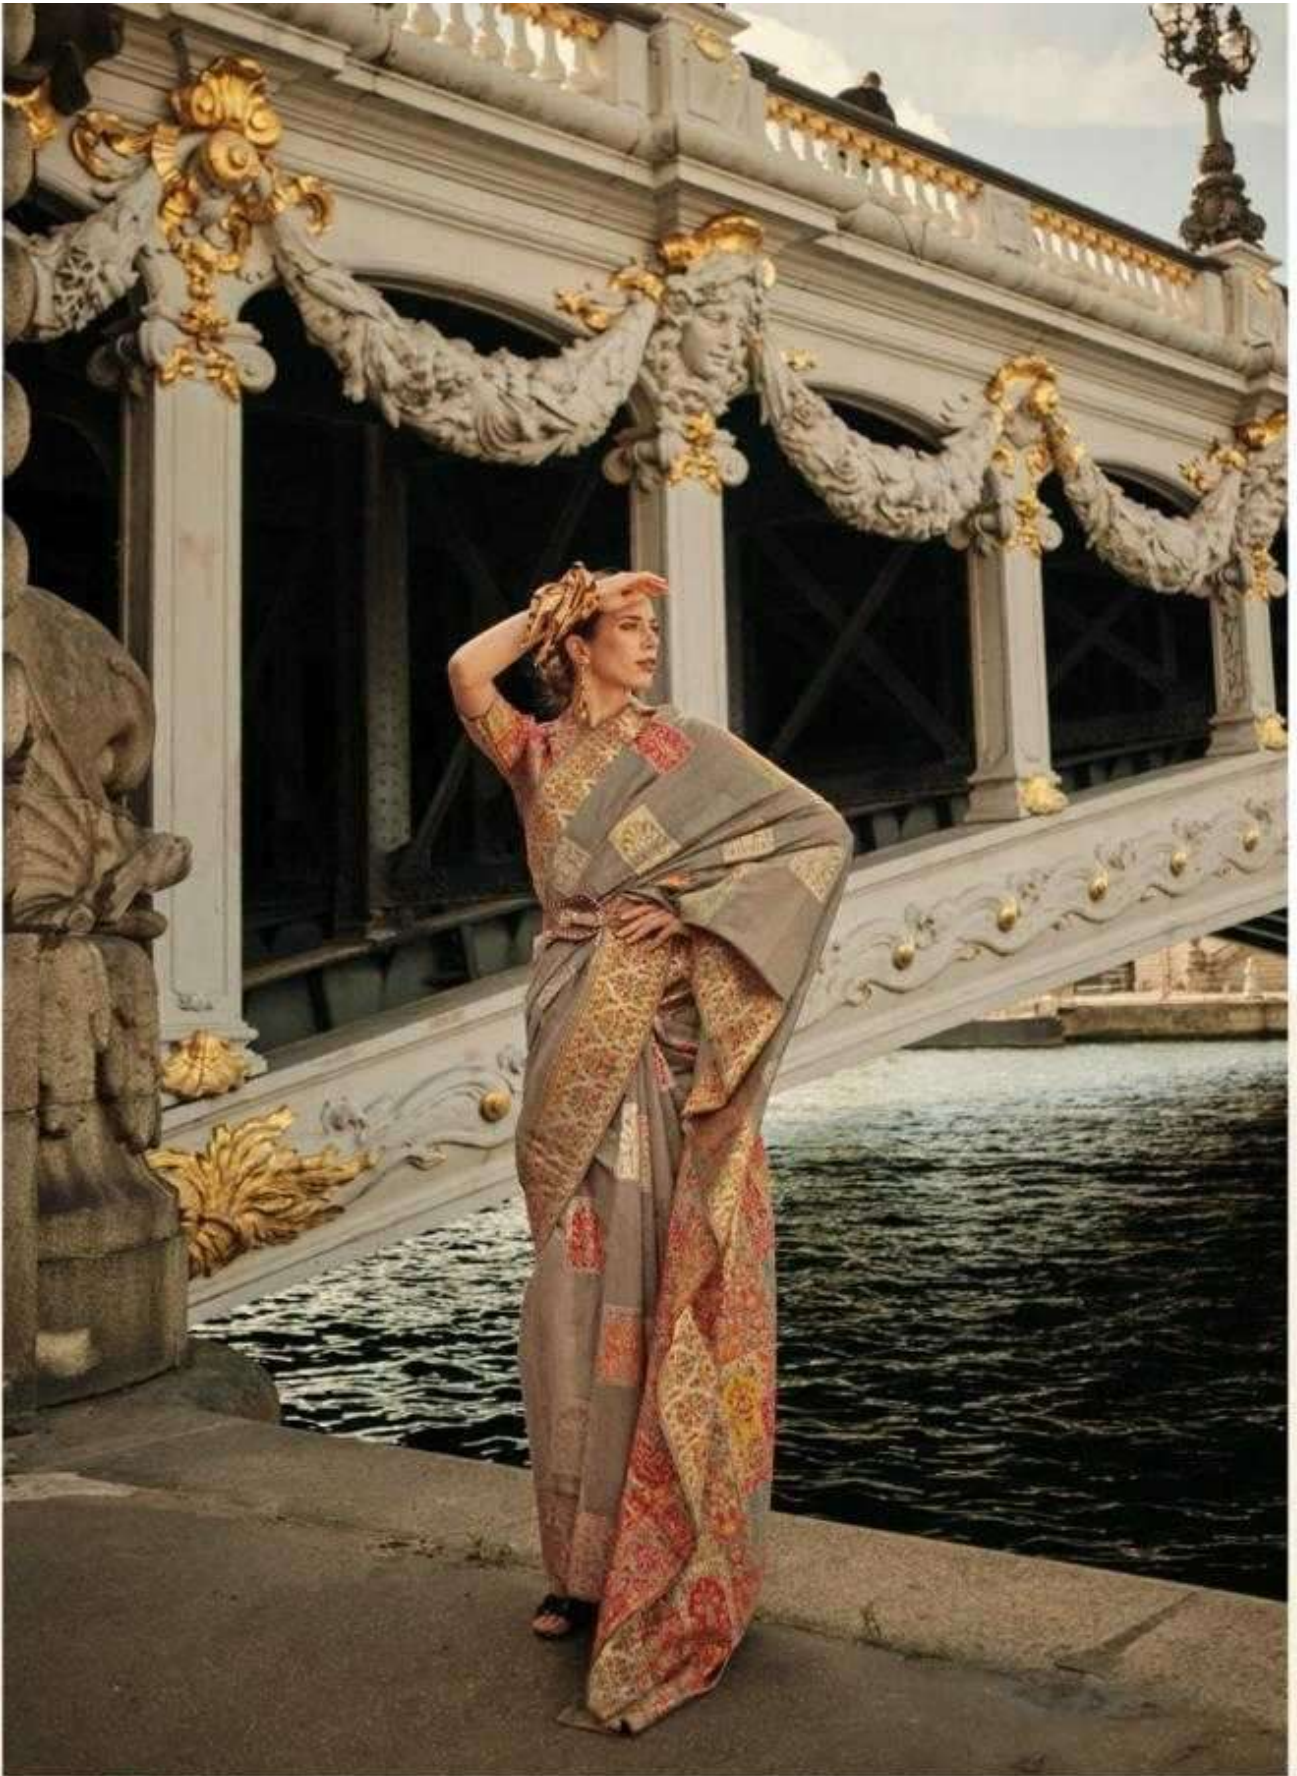

RAJTEX
Handloom
Kashmiri | Sarees | Silks

KHADIJA SILK

KASHMIRI MODAL HANDLOOM WEAVING

3 4 3 0 0 9