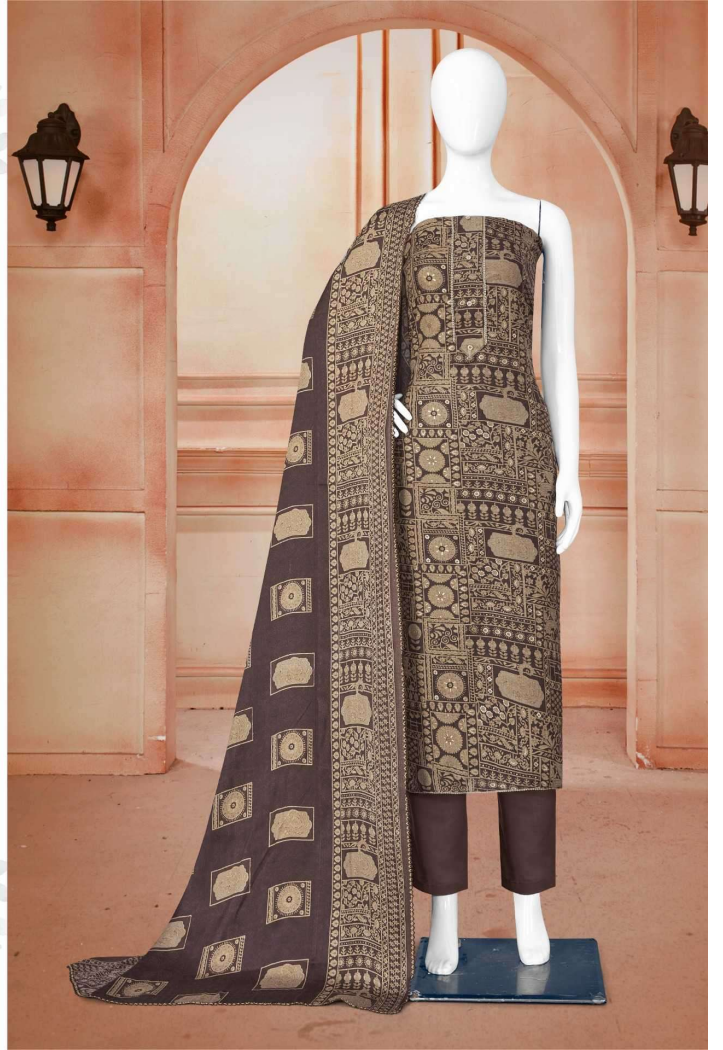

Gipson®

FOIL SAFARI

TOP :- PURE WOOLEN SAFARI PASHMINA FOIL PRINT

BOTTOM :- PURE PASHMINA DYED

DUPATTA :- PURE PASHMINA PRINT

D.NO.2433-C