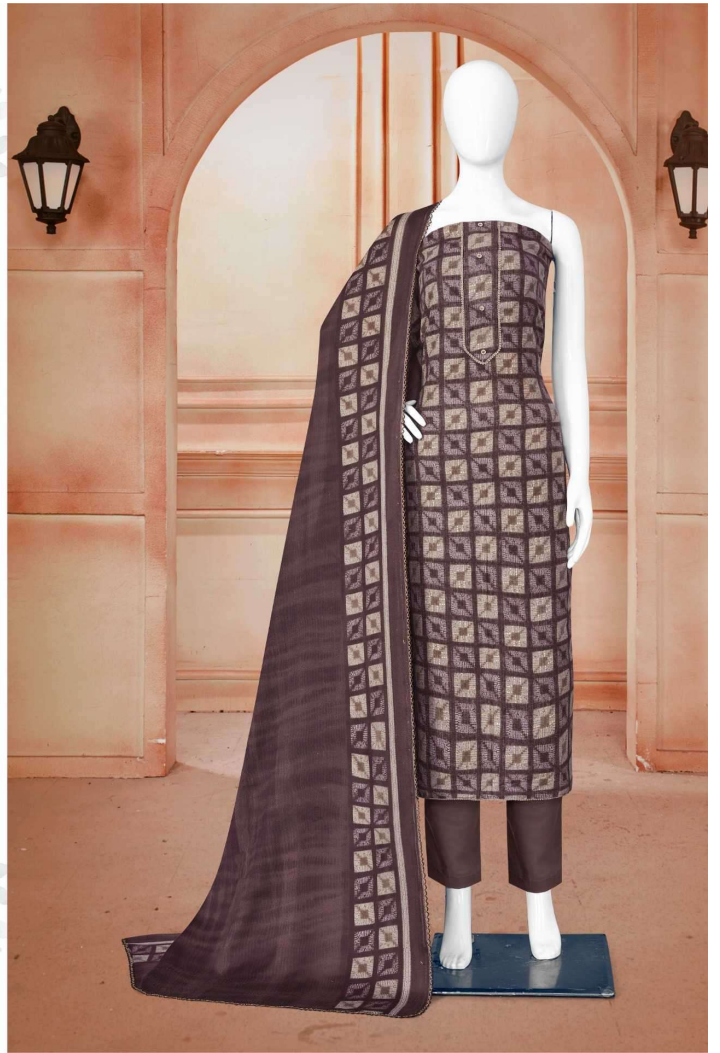

Gipson®

FOIL SAFARI

TOP :- PURE WOOLEN SAFARI PASHMINA FOIL PRINT

BOTTOM :- PURE PASHMINA DYED

DUPATTA :- PURE PASHMINA PRINT

D.NO.2434-D