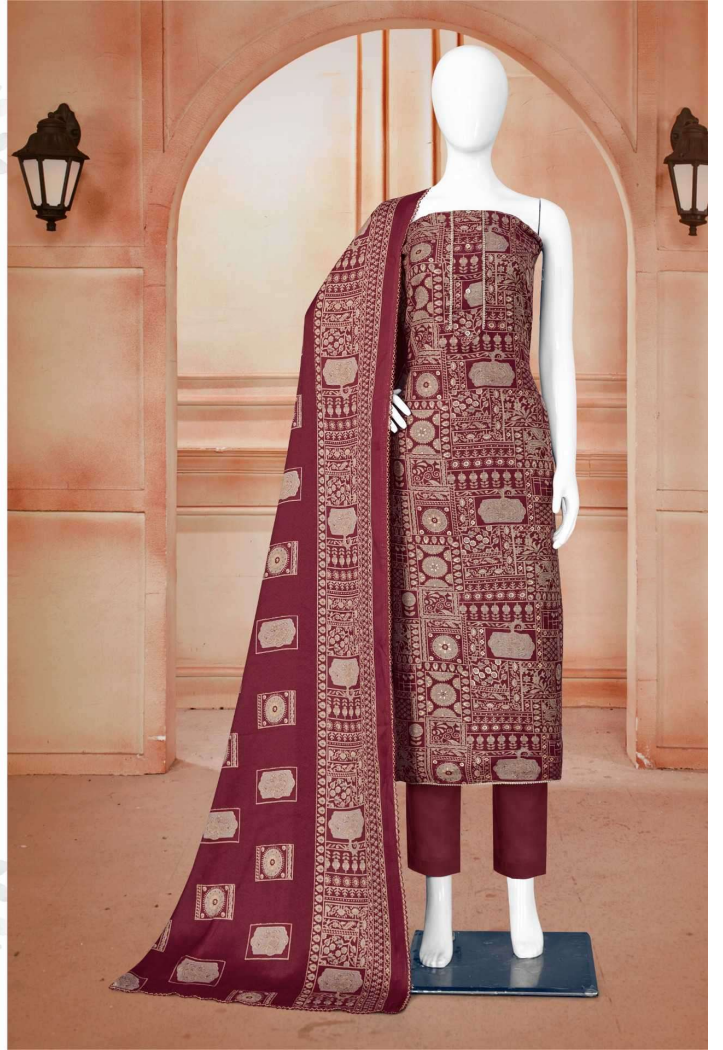

**Gipson**<sup>®</sup>

**FOIL SAFARI**

D.NO.2434

**Gipson**<sup>®</sup>

**FOIL SAFARI**

TOP :- PURE WOOLEN SAFARI PASHMINA FOIL PRINT

BOTTOM :- PURE PASHMINA DYED

DUPATTA :- PURE PASHMINA PRINT

## FOIL SAFARI

TOP :- PURE WOOLEN SAFARI PASHMINA FOIL PRINT

BOTTOM :- PURE PASHMINA DYED

DUPATTA :- PURE PASHMINA PRINT

D.NO.2433-D

**Gipson**<sup>®</sup>

**FOIL SAFARI**

TOP :- PURE WOOLEN SAFARI PASHMINA FOIL PRINT