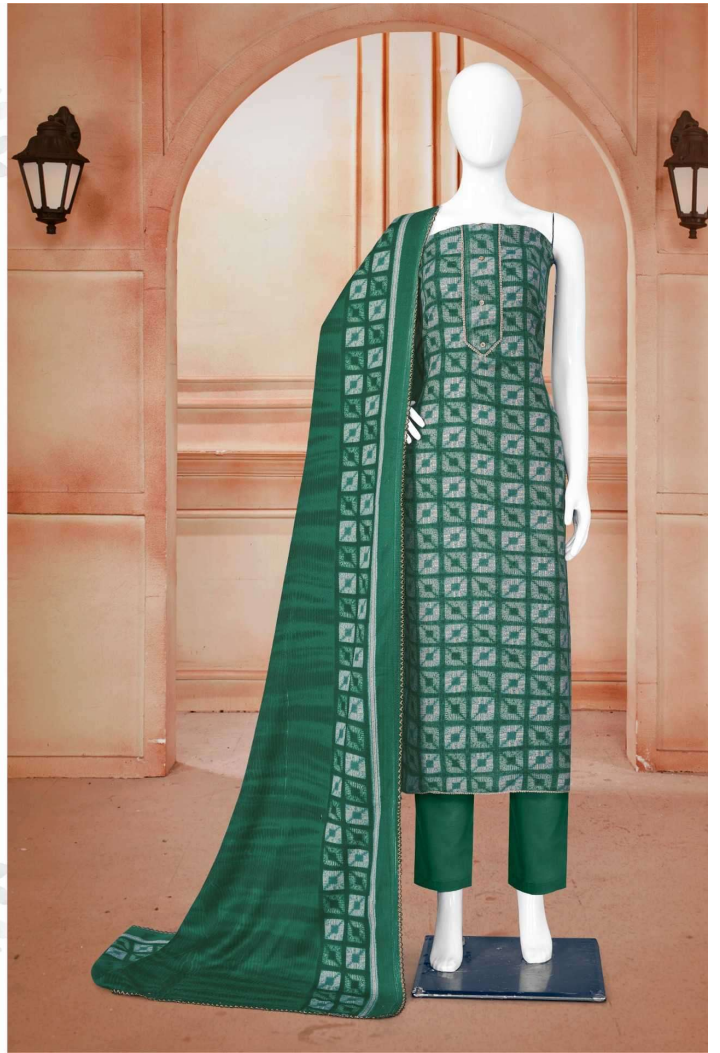

Gipson®

FOIL SAFARI

TOP :- PURE WOOLEN SAFARI PASHMINA FOIL PRINT

BOTTOM :- PURE PASHMINA DYED

DUPATTA :- PURE PASHMINA PRINT

D.NO.2434-B