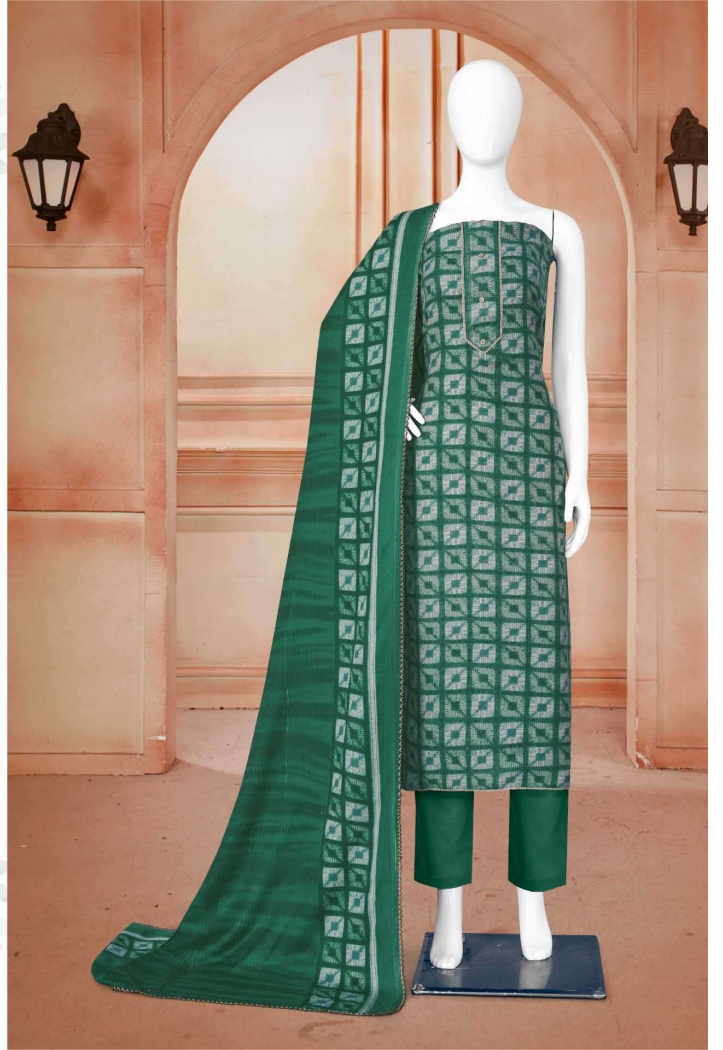

Gipsy[®]

FOIL SAFARI

D.NO.2434

Gipson[®]

FOIL SAFARI

TOP :- PURE WOOLEN SAFARI PASHMINA FOIL PRINT

BOTTOM :- PURE PASHMINA DYED

DUPATTA :- PURE PASHMINA PRINT

D.NO.2434-D

Bipson[®]

FOIL SAFARI

D.No :- 2434

TOP :- PURE WOOLEN SAFARI PASHMINA FOIL PRINT

BOTTOM :- PURE PASHMINA DYED

DUPATTA :- PURE PASHMINA PRINT

Gipson[®]

FOIL SAFARI

TOP :- PURE WOOLEN SAFARI PASHMINA FOIL PRINT

BOTTOM :- PURE PASHMINA DYED

DUPATTA :- PURE PASHMINA PRINT

D.NO.2434-C

Gipson[®]

FOIL SAFARI

TOP :- PURE WOOLEN SAFARI PASHMINA FOIL PRINT

BOTTOM :- PURE PASHMINA DYED

DUPATTA :- PURE PASHMINA PRINT

D.NO.2434-B

Gipson[®]

FOIL SAFARI

TOP :- PURE WOOLEN SAFARI PASHMINA FOIL PRINT

BOTTOM :- PURE PASHMINA DYED

DUPATTA :- PURE PASHMINA PRINT