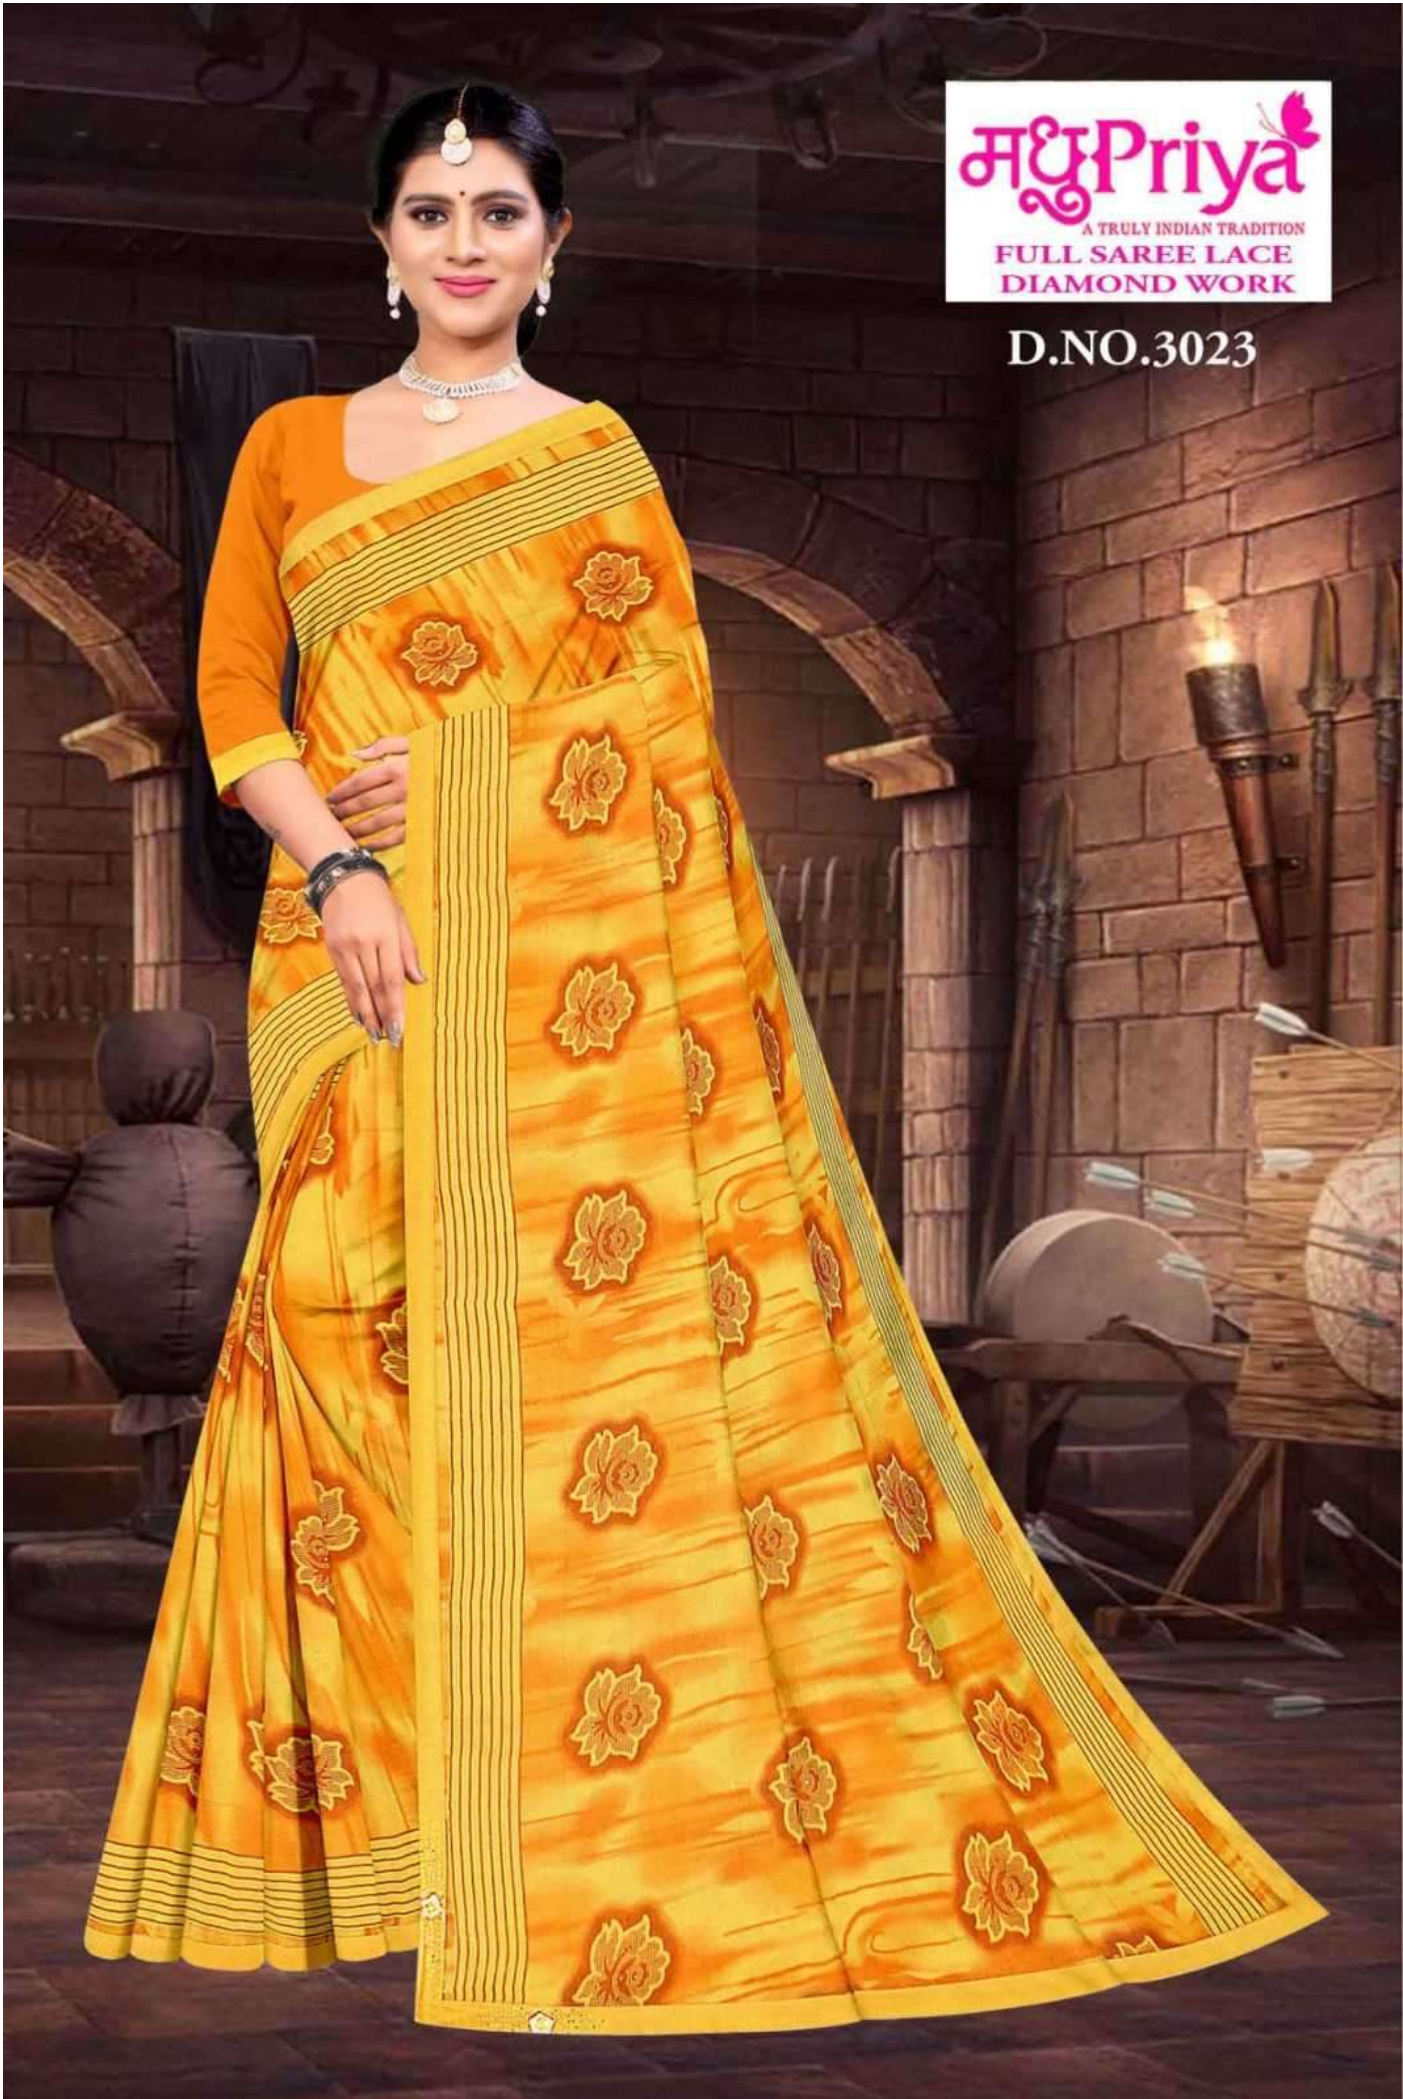

मधुPriya

A TRULY INDIAN TRADITION
FULL SAREE LACE
DIAMOND WORK

D.NO.3023