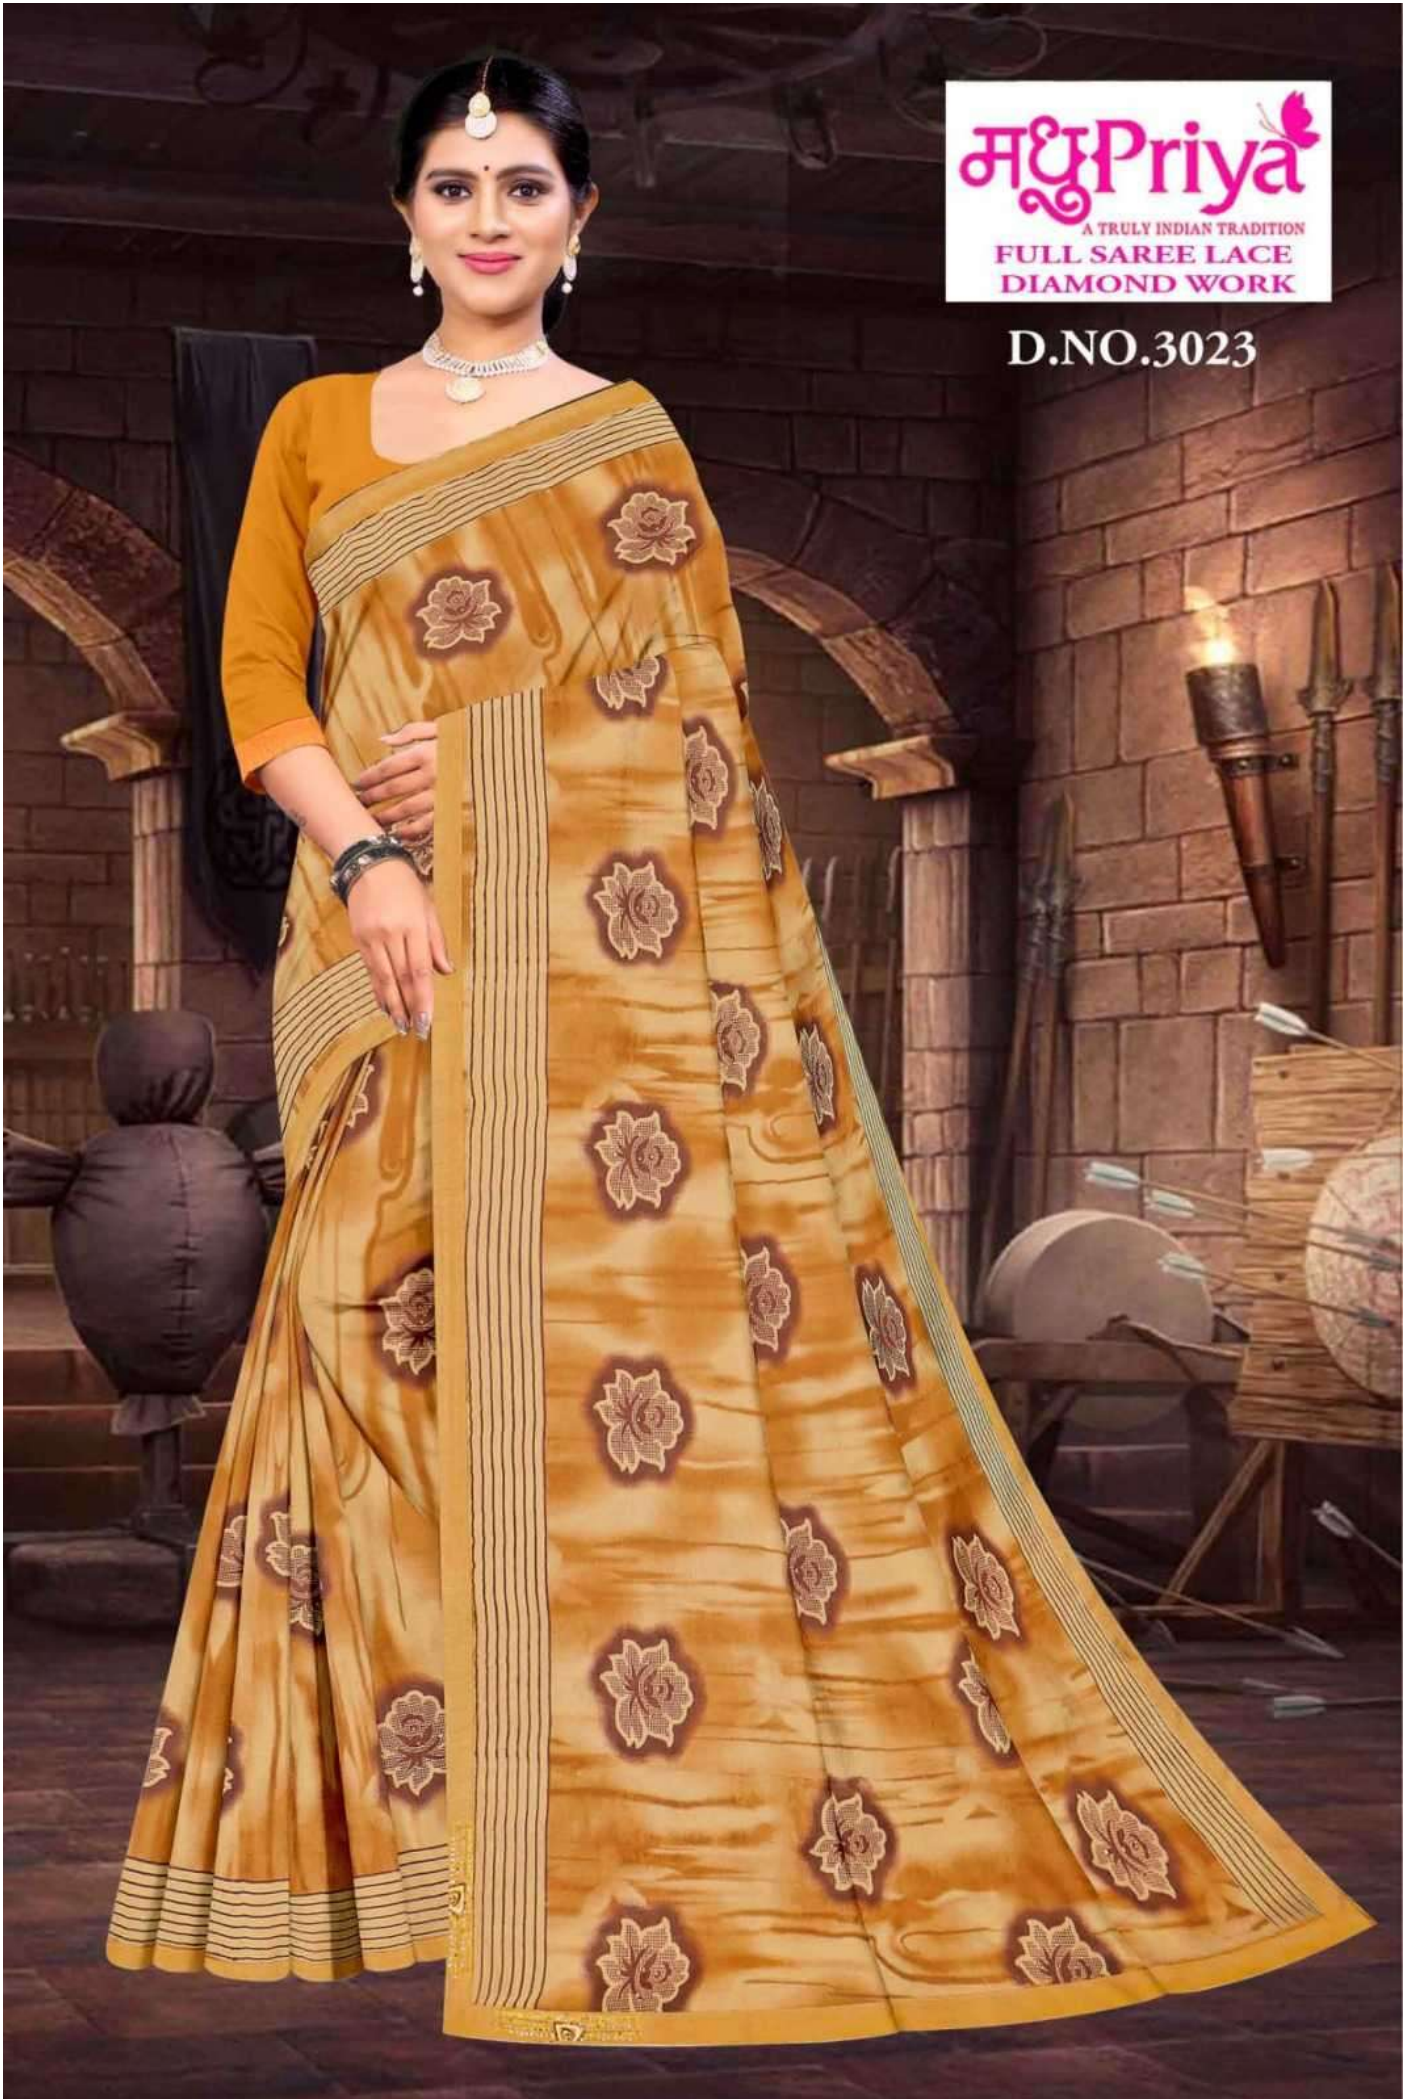

मधुPriya  
A TRULY INDIAN TRADITION

**RABDI**

D.NO:-3023

(FULL SAREE LACE DIAMOND WORK)

मधुPriya

A TRULY INDIAN TRADITION  
FULL SAREE LACE  
DIAMOND WORK

D.NO.3023

मधुPriya

A TRULY INDIAN TRADITION  
FULL SAREE LACE  
DIAMOND WORK

D.NO.3023

मधुPriya

A TRULY INDIAN TRADITION  
FULL SAREE LACE  
DIAMOND WORK

D.NO.3023

मधुPriya

A TRULY INDIAN TRADITION  
FULL SAREE LACE  
DIAMOND WORK

D.NO.3023

मधुPriya

A TRULY INDIAN TRADITION  
FULL SAREE LACE  
DIAMOND WORK

D.NO.3023

**मधुPriya**  
A TRULY INDIAN TRADITION

**Timeless  
Trendz**

3003

3004