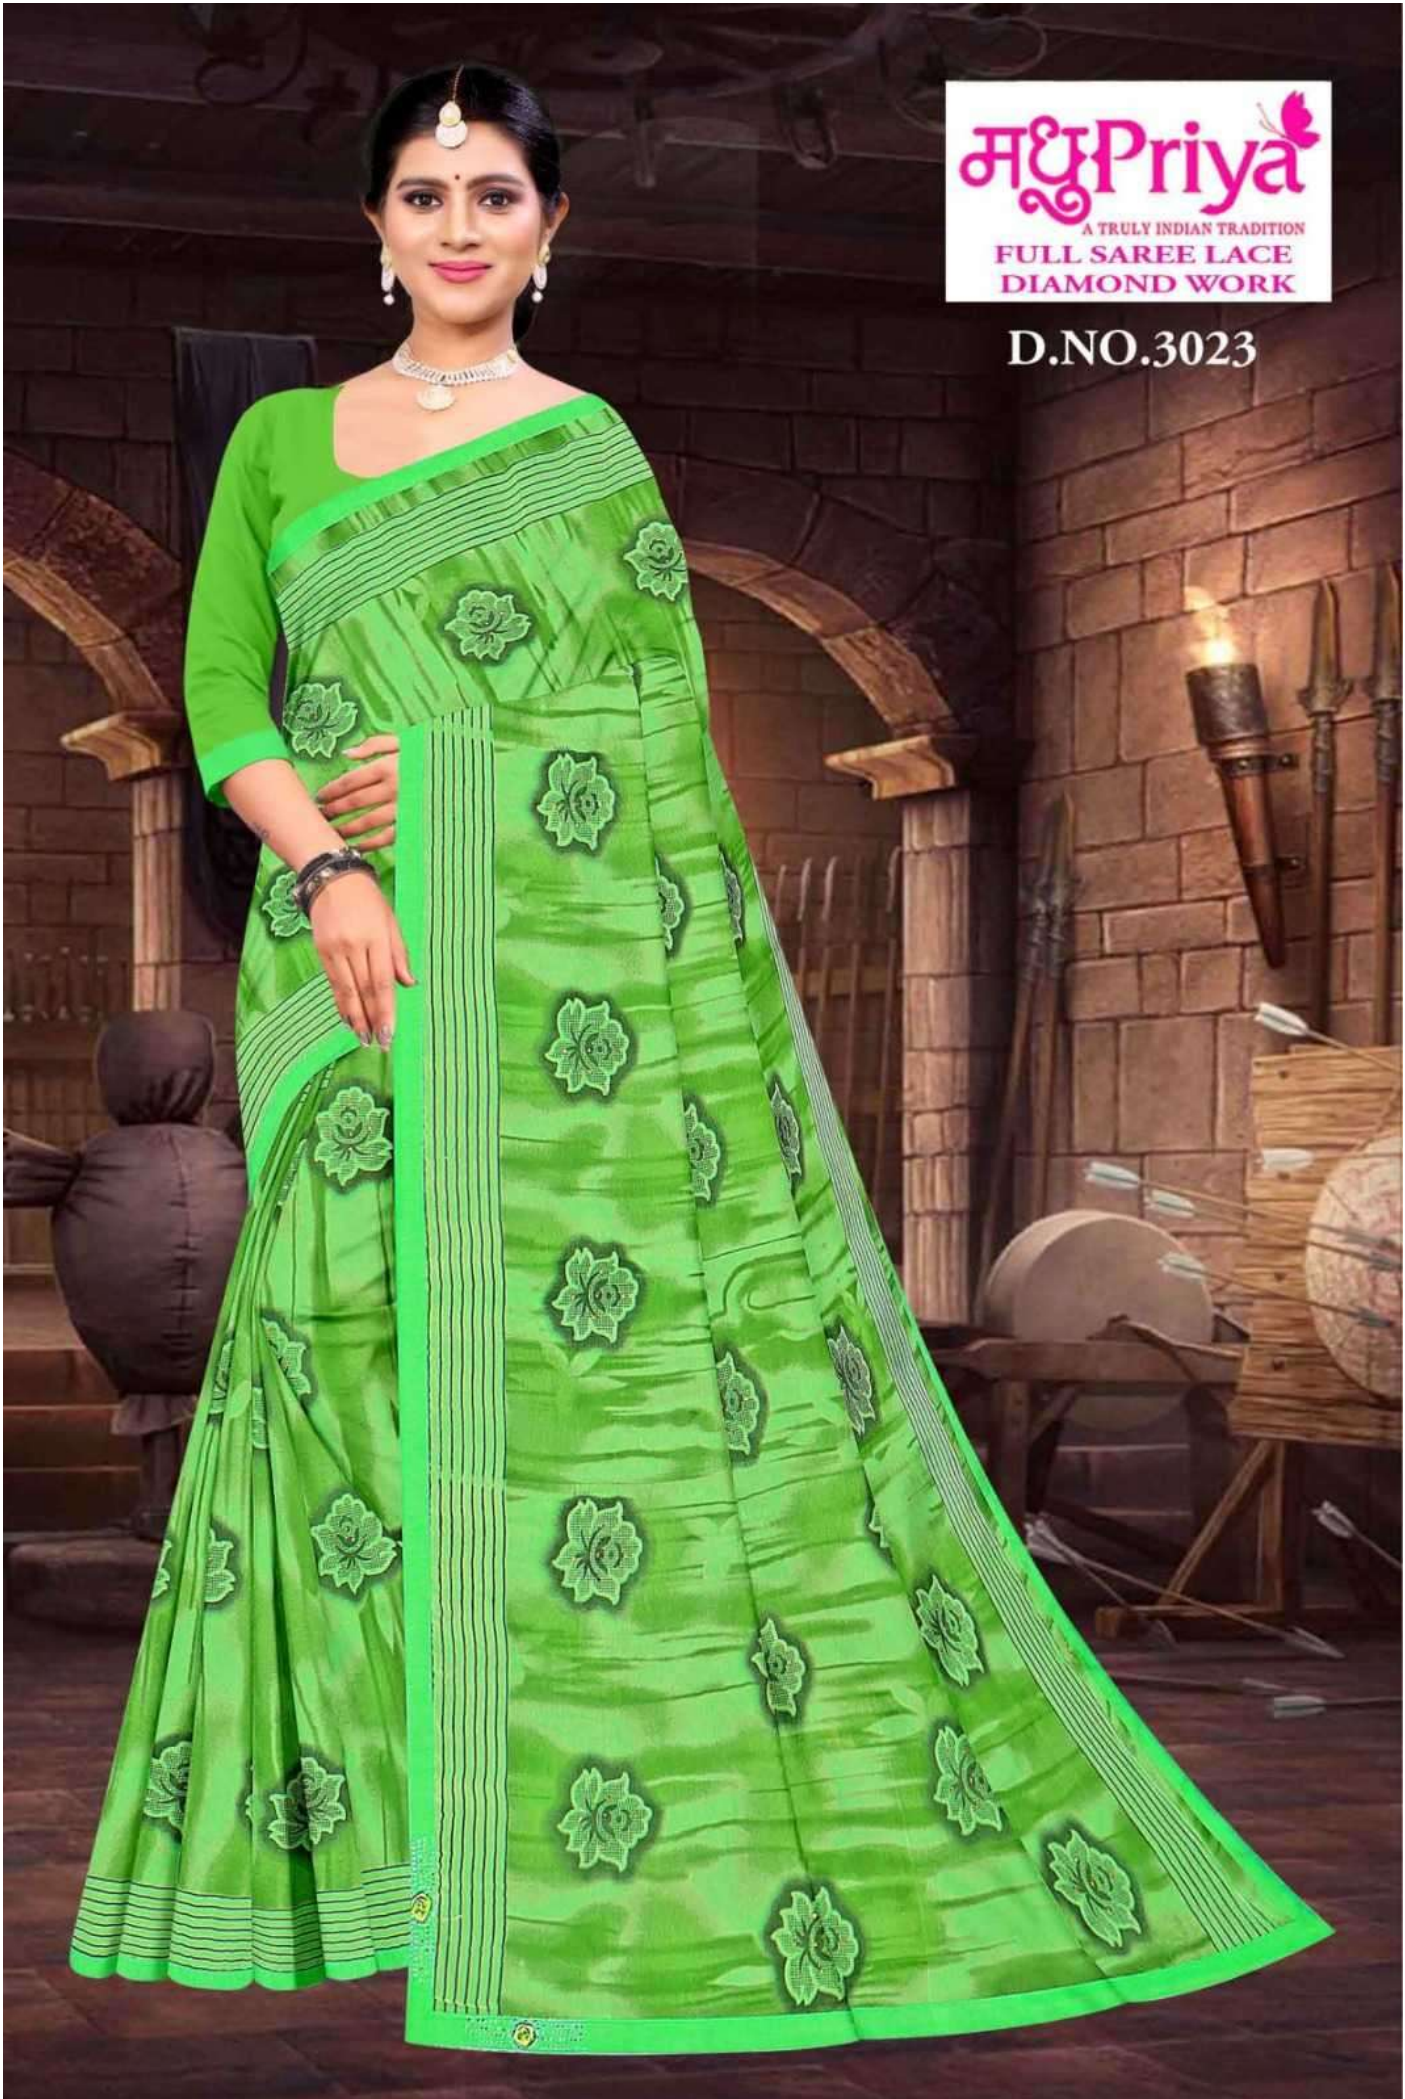

मधुPriya  
A TRULY INDIAN TRADITION

**RABDI**

D.NO:-3023

(FULL SAREE LACE DIAMOND WORK)

मधुPriya

A TRULY INDIAN TRADITION  
FULL SAREE LACE  
DIAMOND WORK

D.NO.3023

मधुPriya

A TRULY INDIAN TRADITION  
FULL SAREE LACE  
DIAMOND WORK

D.NO.3023

मधुPriya

A TRULY INDIAN TRADITION  
FULL SAREE LACE  
DIAMOND WORK

D.NO.3023

मधुPriya

A TRULY INDIAN TRADITION  
FULL SAREE LACE  
DIAMOND WORK

D.NO.3023

मधुPriya

A TRULY INDIAN TRADITION  
FULL SAREE LACE  
DIAMOND WORK

D.NO.3023

**मधुPriya**  
A TRULY INDIAN TRADITION

**Timeless  
Trendz**

3003

3004