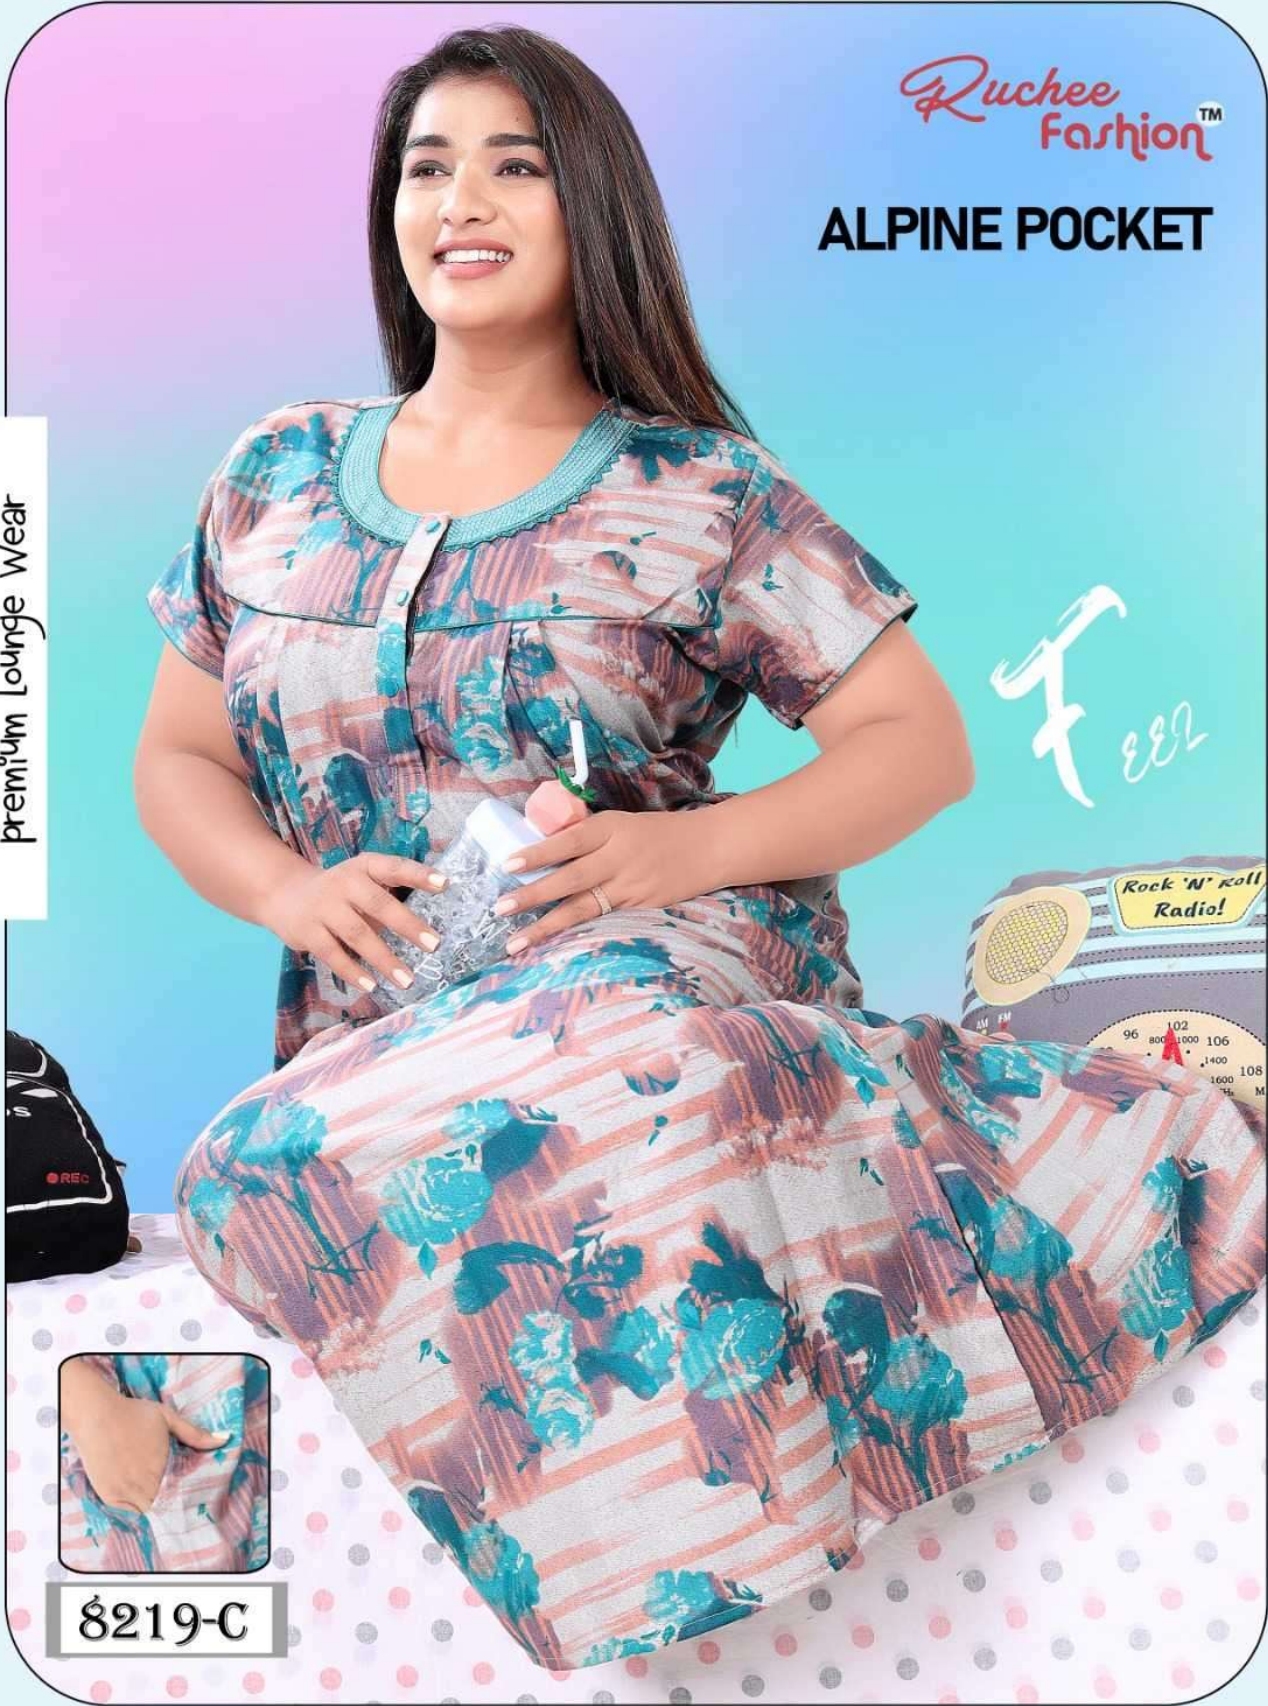

Ruchee Fashion™

ALPINE POCKET

premium lounge wear

8219-C