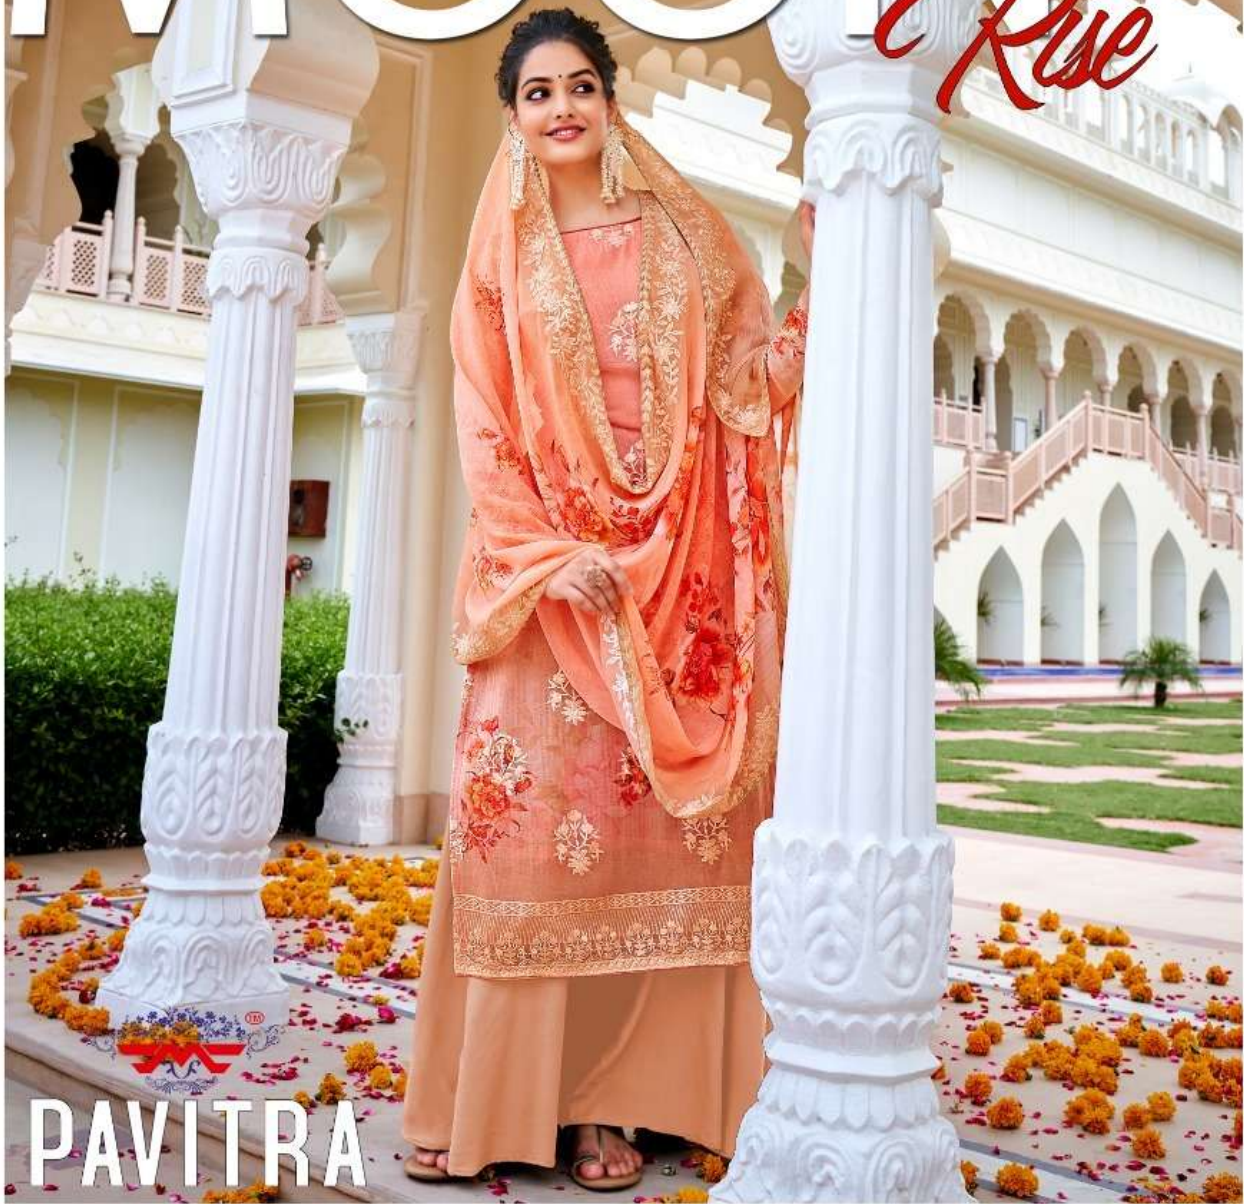

MOON

Rise

PAVITRA

TOP	GEORGETTE DIGITAL PRINT WITH WORK
BOTTOM	DULL SANTOON DIED
INNER	DULL SANTOON
DUPPATA	GEORGETTE DIGITAL PRINT WITH WORK

Mayur FABRICS

3404

"The one who holds elegance with her subtle choices;
"she is a trendsetter."

MOON

Rise

PAVITRA

TOP	GEORGETTE DIGITAL PRINT WITH WORK
BOTTOM	DULL SANTOON DIED
INNER	DULL SANTOON
DUPPATA	GEORGETTE DIGITAL PRINT WITH WORK

Mayur FABRICS

3402

The collection to celebrate her existence, she inherits uncountable of emotions:
she is calm, she is pure, she is wanderer and she is fierce!