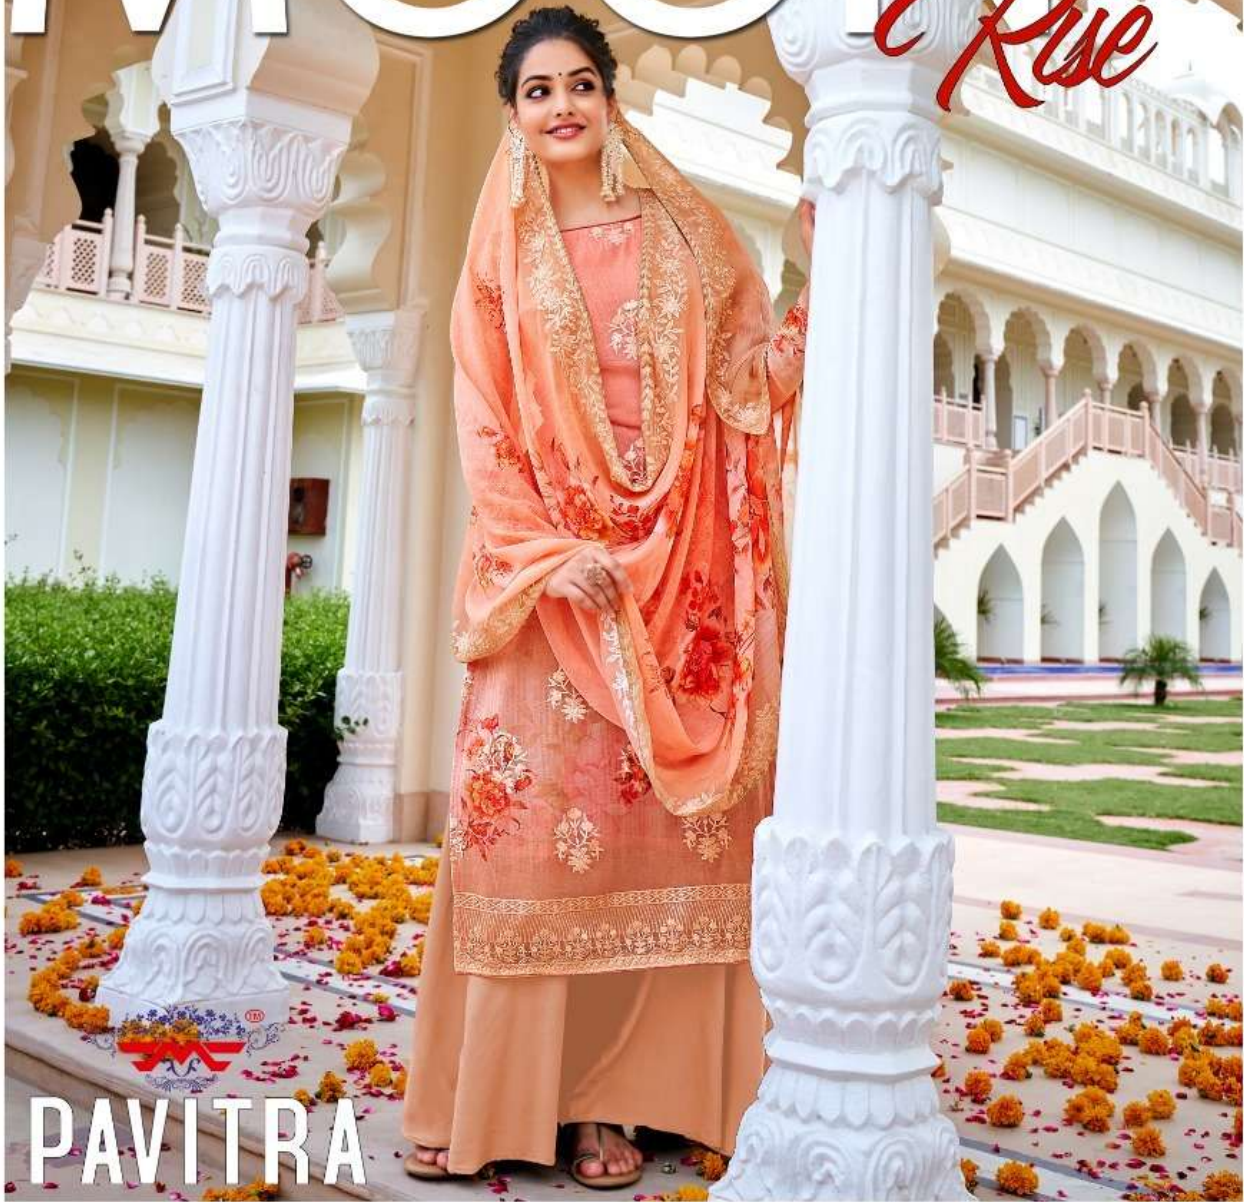

MOON

Rise

PAVITRA

| | |
|---------|-----------------------------------|
| TOP | GEORGETTE DIGITAL PRINT WITH WORK |
| BOTTOM | DULL SANTOON DIED |
| INNER | DULL SANTOON |
| DUPPATA | GEORGETTE DIGITAL PRINT WITH WORK |

Mayur FABRICS

3404

"The one who holds elegance with her subtle choices;
"she is a trendsetter."

MOON

Rise

PAVITRA

| | |
|---------|-----------------------------------|
| TOP | GEORGETTE DIGITAL PRINT WITH WORK |
| BOTTOM | DULL SANTOON DIED |
| INNER | DULL SANTOON |
| DUPPATA | GEORGETTE DIGITAL PRINT WITH WORK |

Mayur FABRICS

3402

The collection to celebrate her existence, she inherits uncountable of emotions:
she is calm, she is pure, she is wanderer and she is fierce!