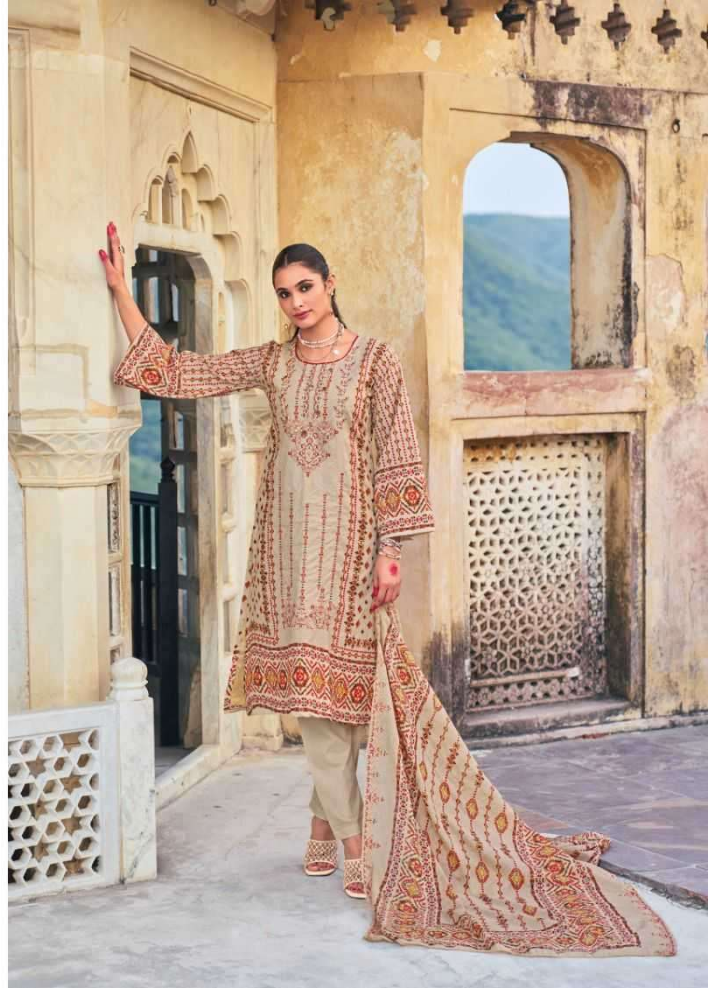

Shree[®]
FABS

**BIN SAEED
LAWN COLLECTION
VOL - 8**

8001

----- DESIGNER IS ONLY AS GOOD AS THE STAR WHO WEARS HER CLOTHES -----

Shree
FABRS

8002 WHEN A PERSON IS IN FASHION, ALL THEY DO IS RIGHT

Shree
FABS

A woman should be two things, classy and fabulous

Shree[®]
FABS

**BIN SAEED
LAWN COLLECTION
VOL - 8**

8001

8002

8003

BIN SAEED
LAWN COLLECTION
VOL - 8

8003

A GIRL SHOULD BE TWO THINGS CLASSY AND FABULOUS