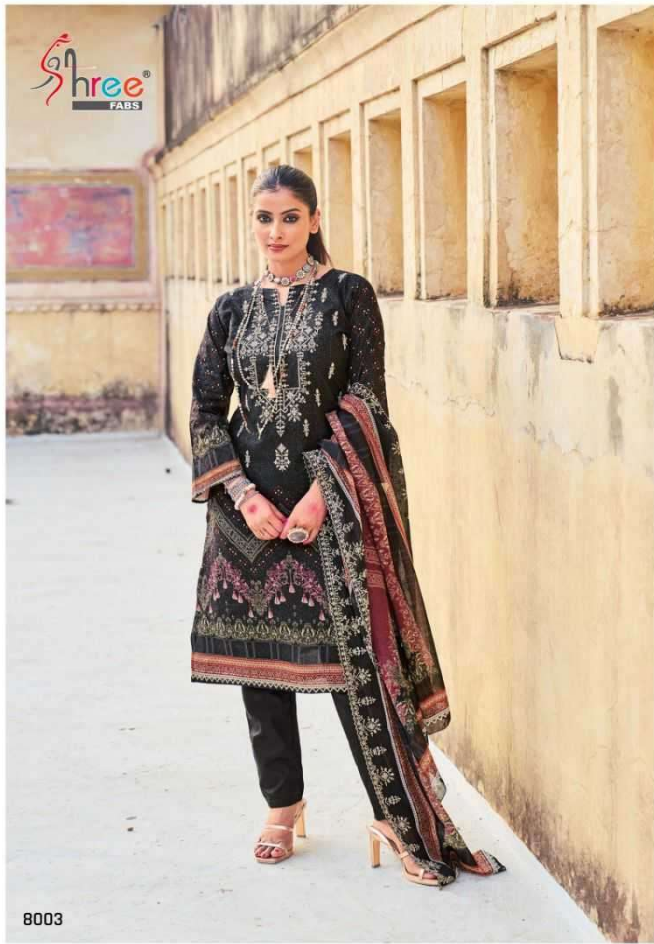

Shree[®]
FABS

BIN SAEED
LAWN COLLECTION
VOL - 8

8001

----- DESIGNER IS ONLY AS GOOD AS THE STAR WHO WEARS HER CLOTHES -----

8002 WHEN A PERSON IS IN FASHION, ALL THEY DO IS RIGHT

Shree
FABS

A women should be two things, classy and fabulous

Shree[®]
FABS

**BIN SAEED
LAWN COLLECTION
VOL - 8**

8001

8002

8003

Shree
FABS

S

BIN SAEED
LAWN COLLECTION
VOL - 8

8003

A GIRL SHOULD BE TWO THINGS CLASSY AND FABULOUS