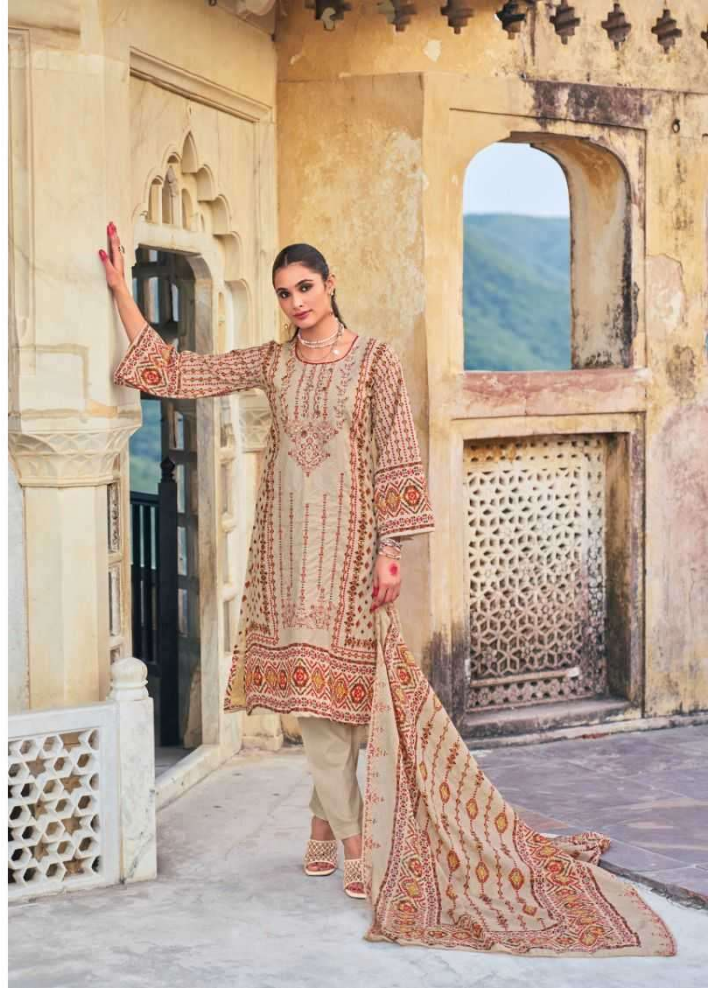

Shree[®]
FABS

**BIN SAEED
LAWN COLLECTION
VOL - 8**

8001

----- DESIGNER IS ONLY AS GOOD AS THE STAR WHO WEARS HER CLOTHES -----

8002 WHEN A PERSON IS IN FASHION, ALL THEY DO IS RIGHT

Shree
FABS

A woman should be two things, classy and fabulous

Shree[®]
FABS

**BIN SAEED
LAWN COLLECTION
VOL - 8**

8001

8002

8003

BIN SAEED
LAWN COLLECTION
VOL - 8

8003

A GIRL SHOULD BE TWO THINGS CLASSY AND FABULOUS