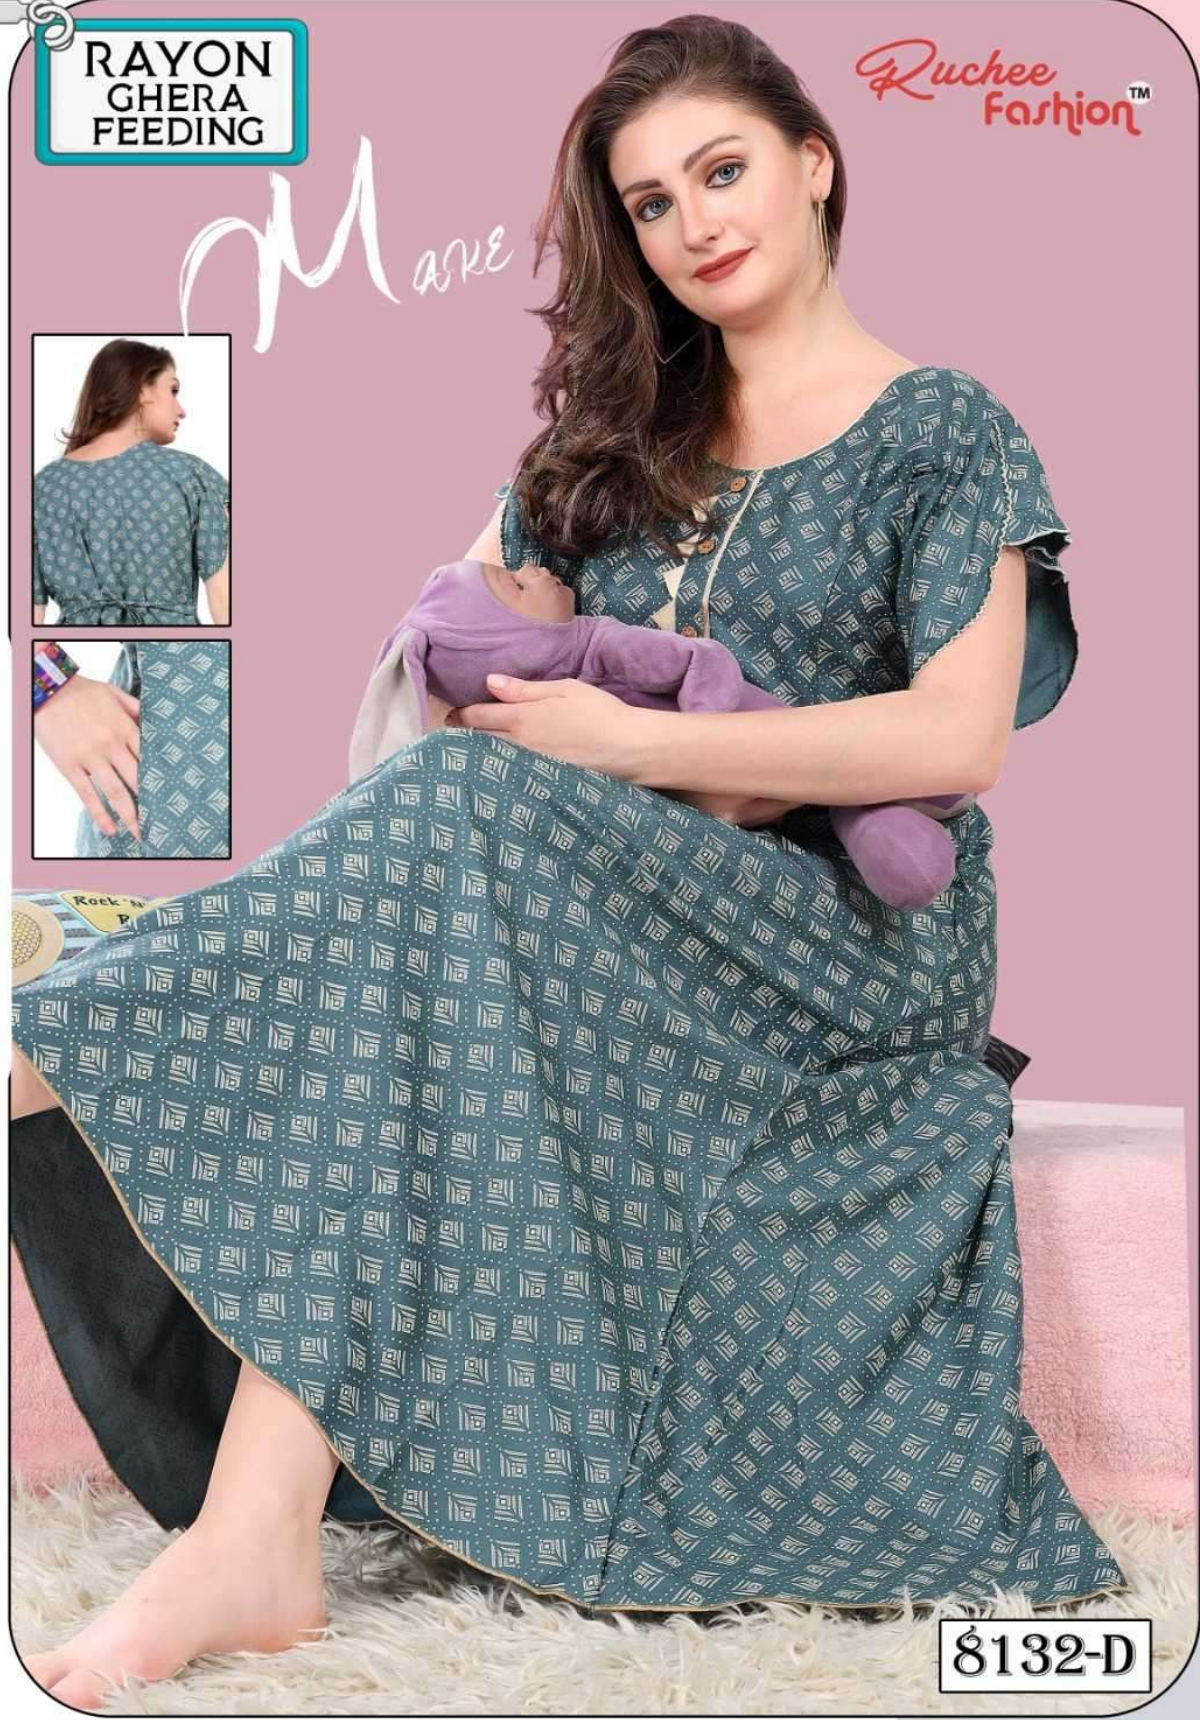

PREMIUM LOUNGE WEAR