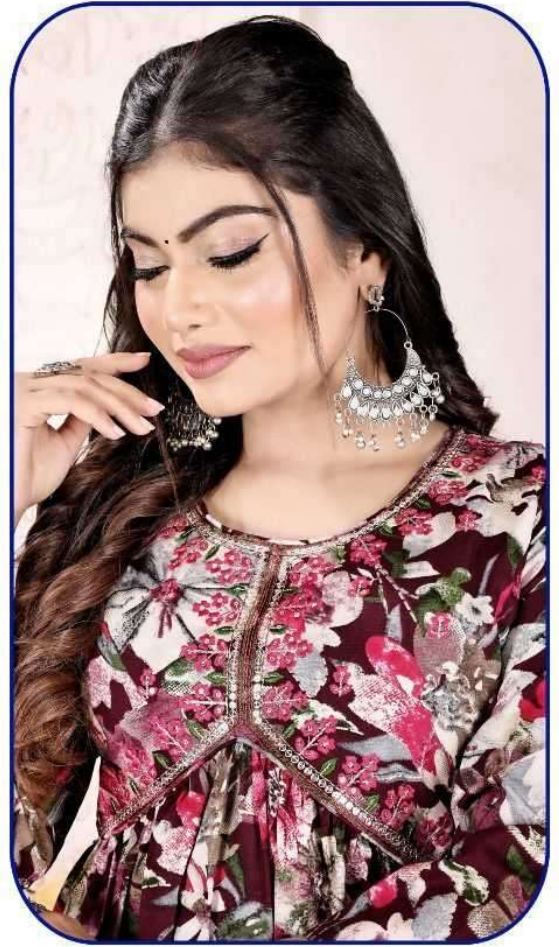

D.NO-1123

**ALIA COMBO
RAYON FOIL
PRINTALIA
WORK GHERA
(FULL INTERLOCK)**

pretty
POSE

D.NO-1123

**ALIA COMBO
RAYON FOIL
PRINTALIA
WORK GHERA
(FULL INTERLOCK)**

pretty
POSE