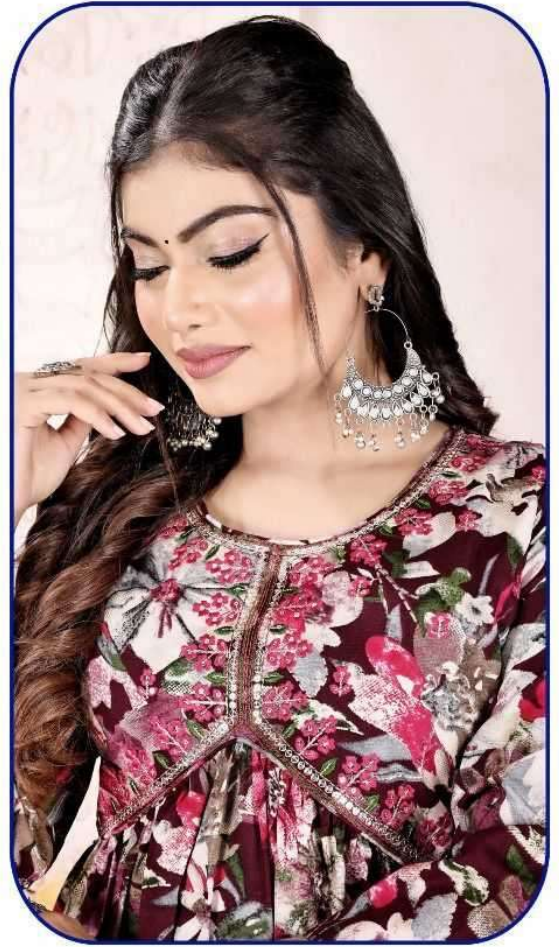

D.NO-1123

M
L
XL
XXL

**ALIA COMBO
RAYON FOIL
PRINTALIA
WORK GHERA
(FULL INTERLOCK)**

pretty
POSE

D.NO-1123

**ALIA COMBO
RAYON FOIL
PRINTALIA
WORK GHERA
(FULL INTERLOCK)**

pretty
POSE