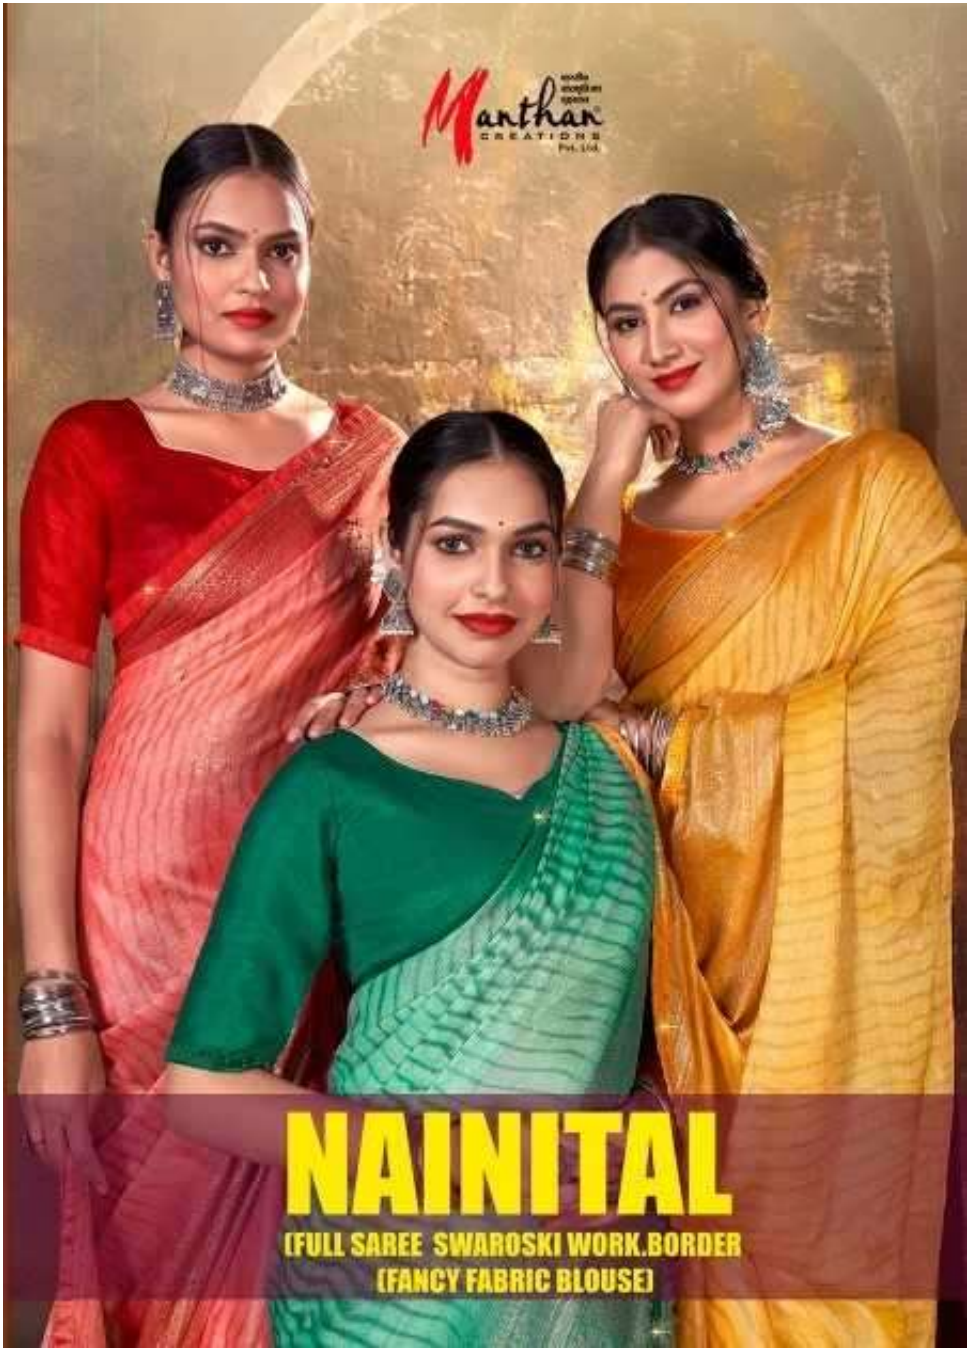

Manthan
CREATIONS
Pvt. Ltd.

NAINITAL

(FULL SAREE SWAROSKI WORK BORDER
(FANCY FABRIC BLOUSE)