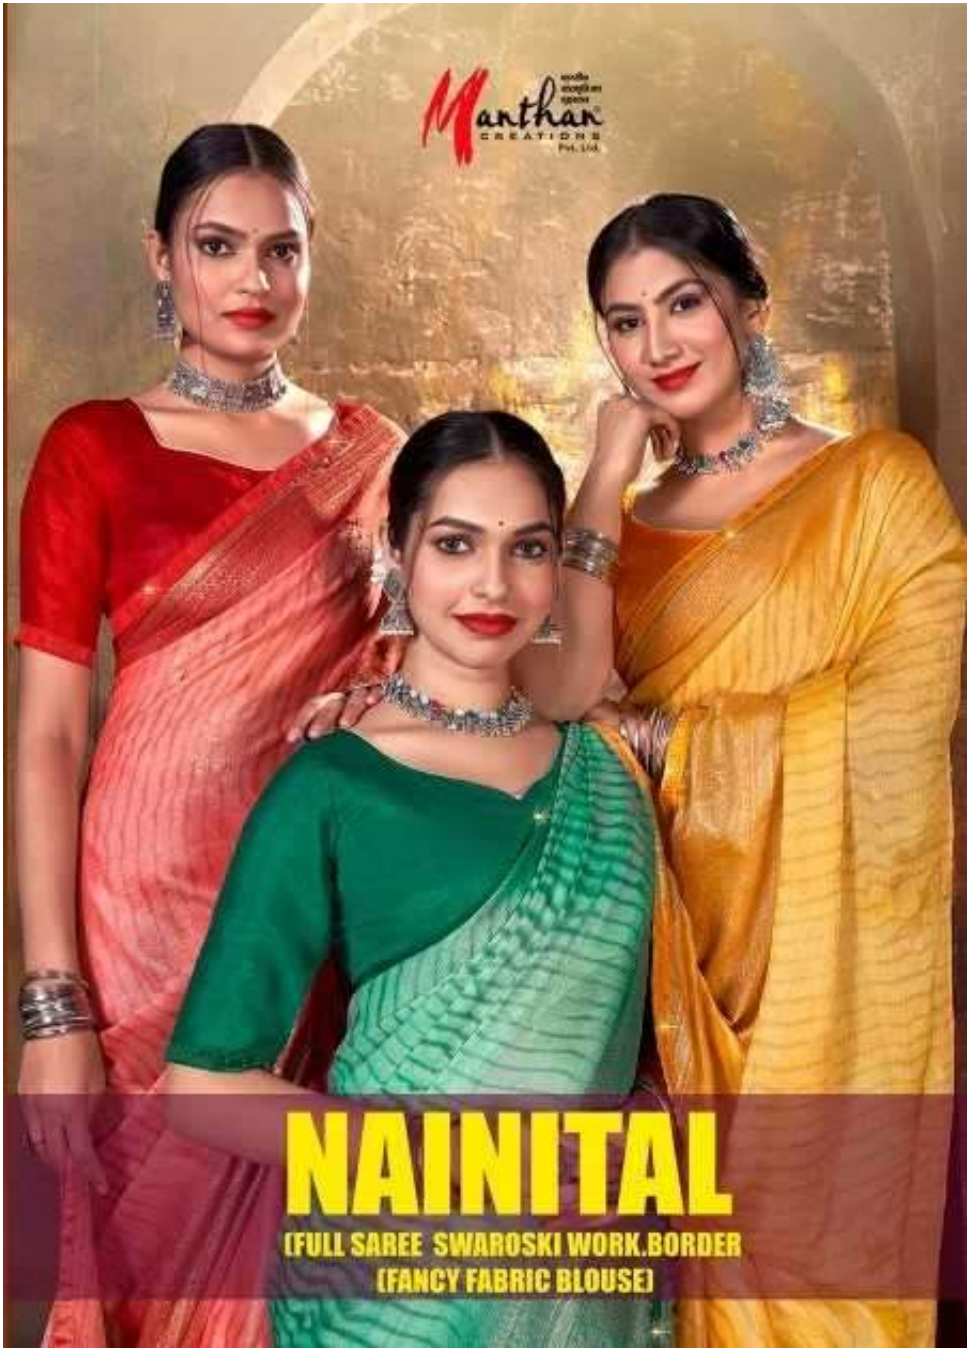

Manthan
CREATIONS
Pvt. Ltd.

NAINITAL

(FULL SAREE SWAROSKI WORK BORDER
(FANCY FABRIC BLOUSE)

मन्थान
सृष्टि का
उत्सव
Manthan
CREATIONS
Pvt. Ltd.

D NO 1002

**(FULL SAREE SWAROSKI WORK.BORDER
(FANCY FABRIC BLOUSE)**

1001

Festival Glamour

bold colors created by the inventive drapes of textiles catch the imagination like no other contemporary clothing

Manthan
CREATIONS
Pvt. Ltd.

D NO 1001

**(FULL SAREE SWAROSKI WORK.BORDER
(FANCY FABRIC BLOUSE)**