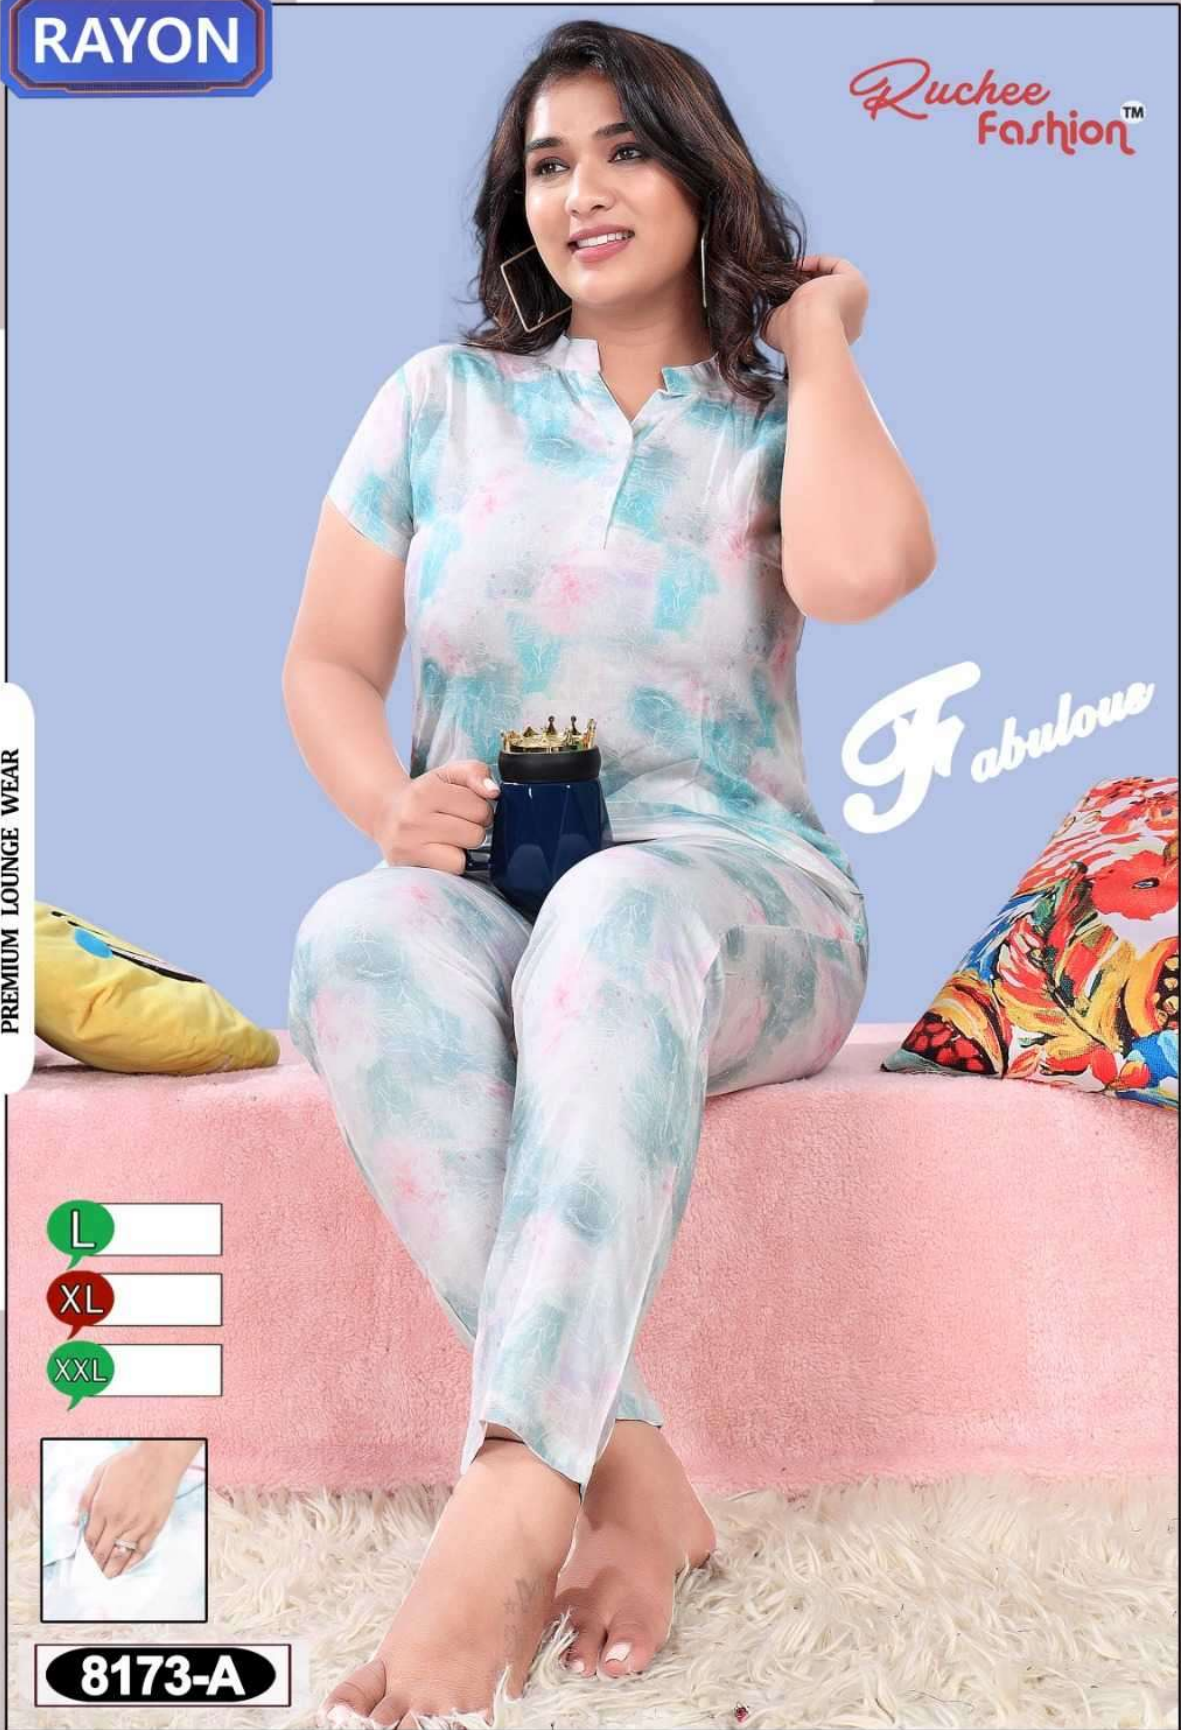

RAYON

Ruchee Fashion™

Fabulous

PREMIUM LOUNGE WEAR

- L
- XL
- XXL

8173-A