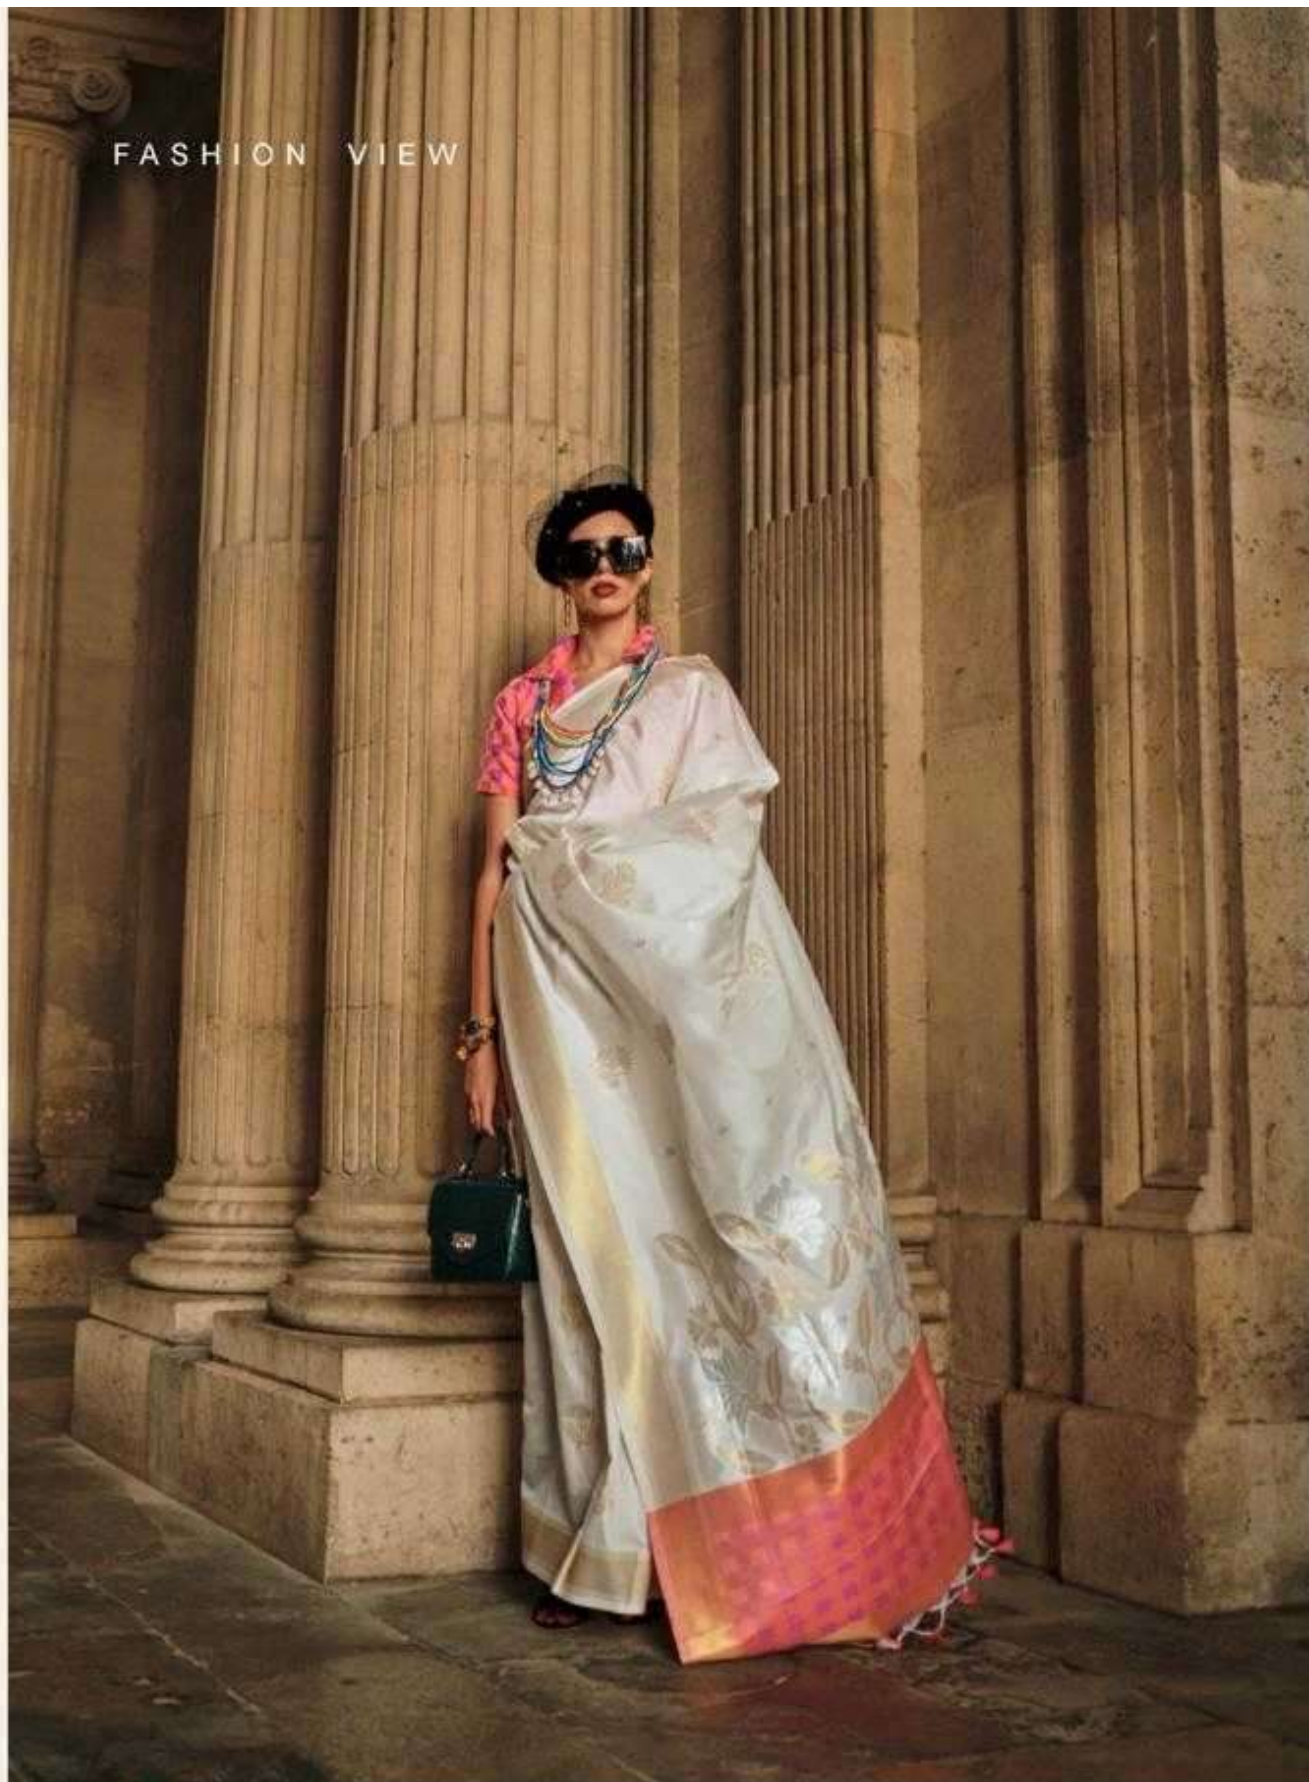

KUBE SILK
SOFT SILK HANDLOOM WEAVING

3 4 5 0 0 3

FASHION VIEW

RAJTEX
Calypso
Karnataka | Lehanga | Silk saree

KUBE SILK
SOFT SILK HANDLOOM WEAVING

3 4 5 0 0 6

FASHION VIEW

RAJTEX
Indo-Asian
Woolens | Cottons | Silks