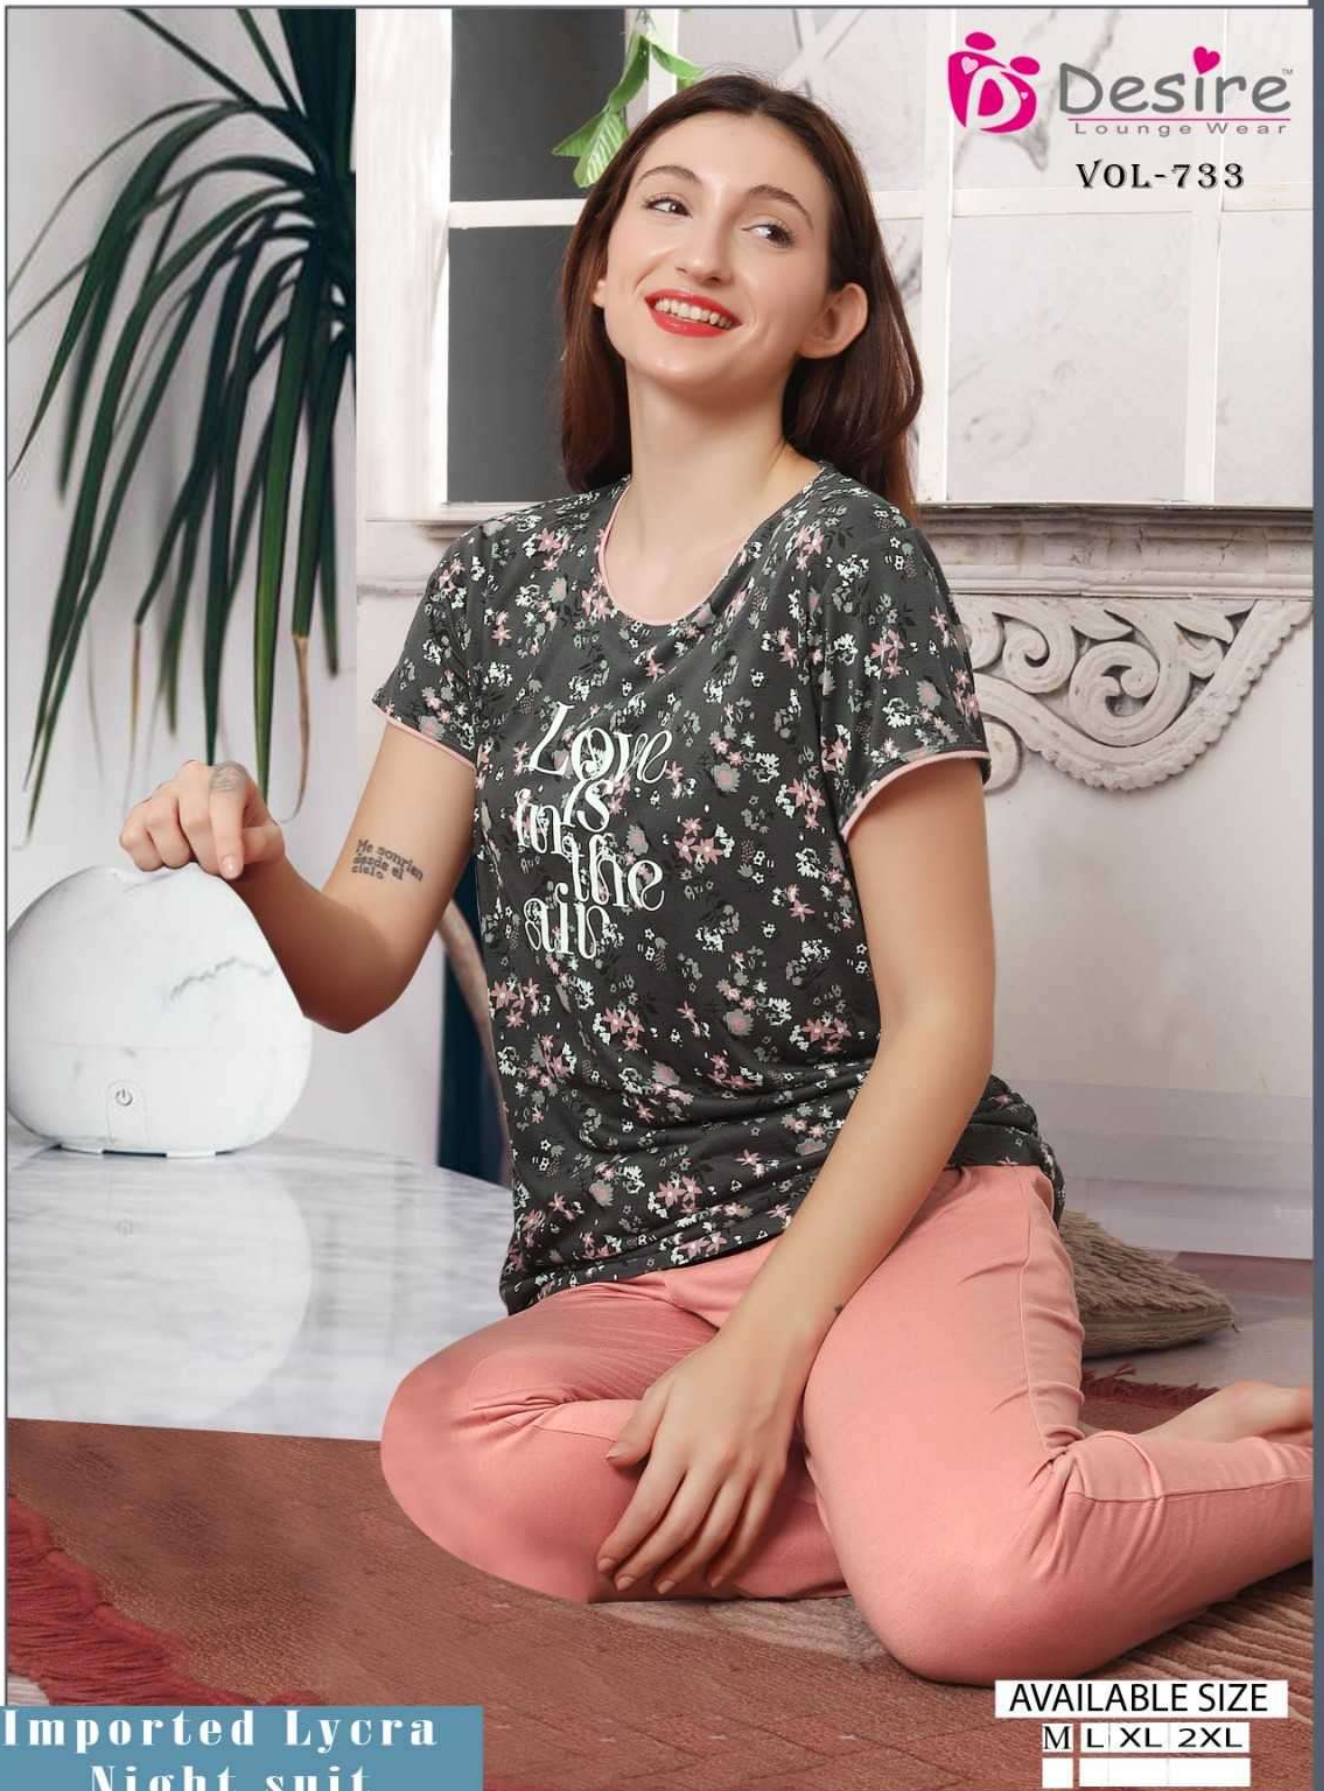

VOL-733

AVAILABLE SIZE

M L XL 2XL

Imported Lycra
Night suit

 **Desire**
Lounge Wear
VOL-733

**Imported Lycra
Night suit**

AVAILABLE SIZE
M | L | XL | 2XL

Desire
Lounge Wear