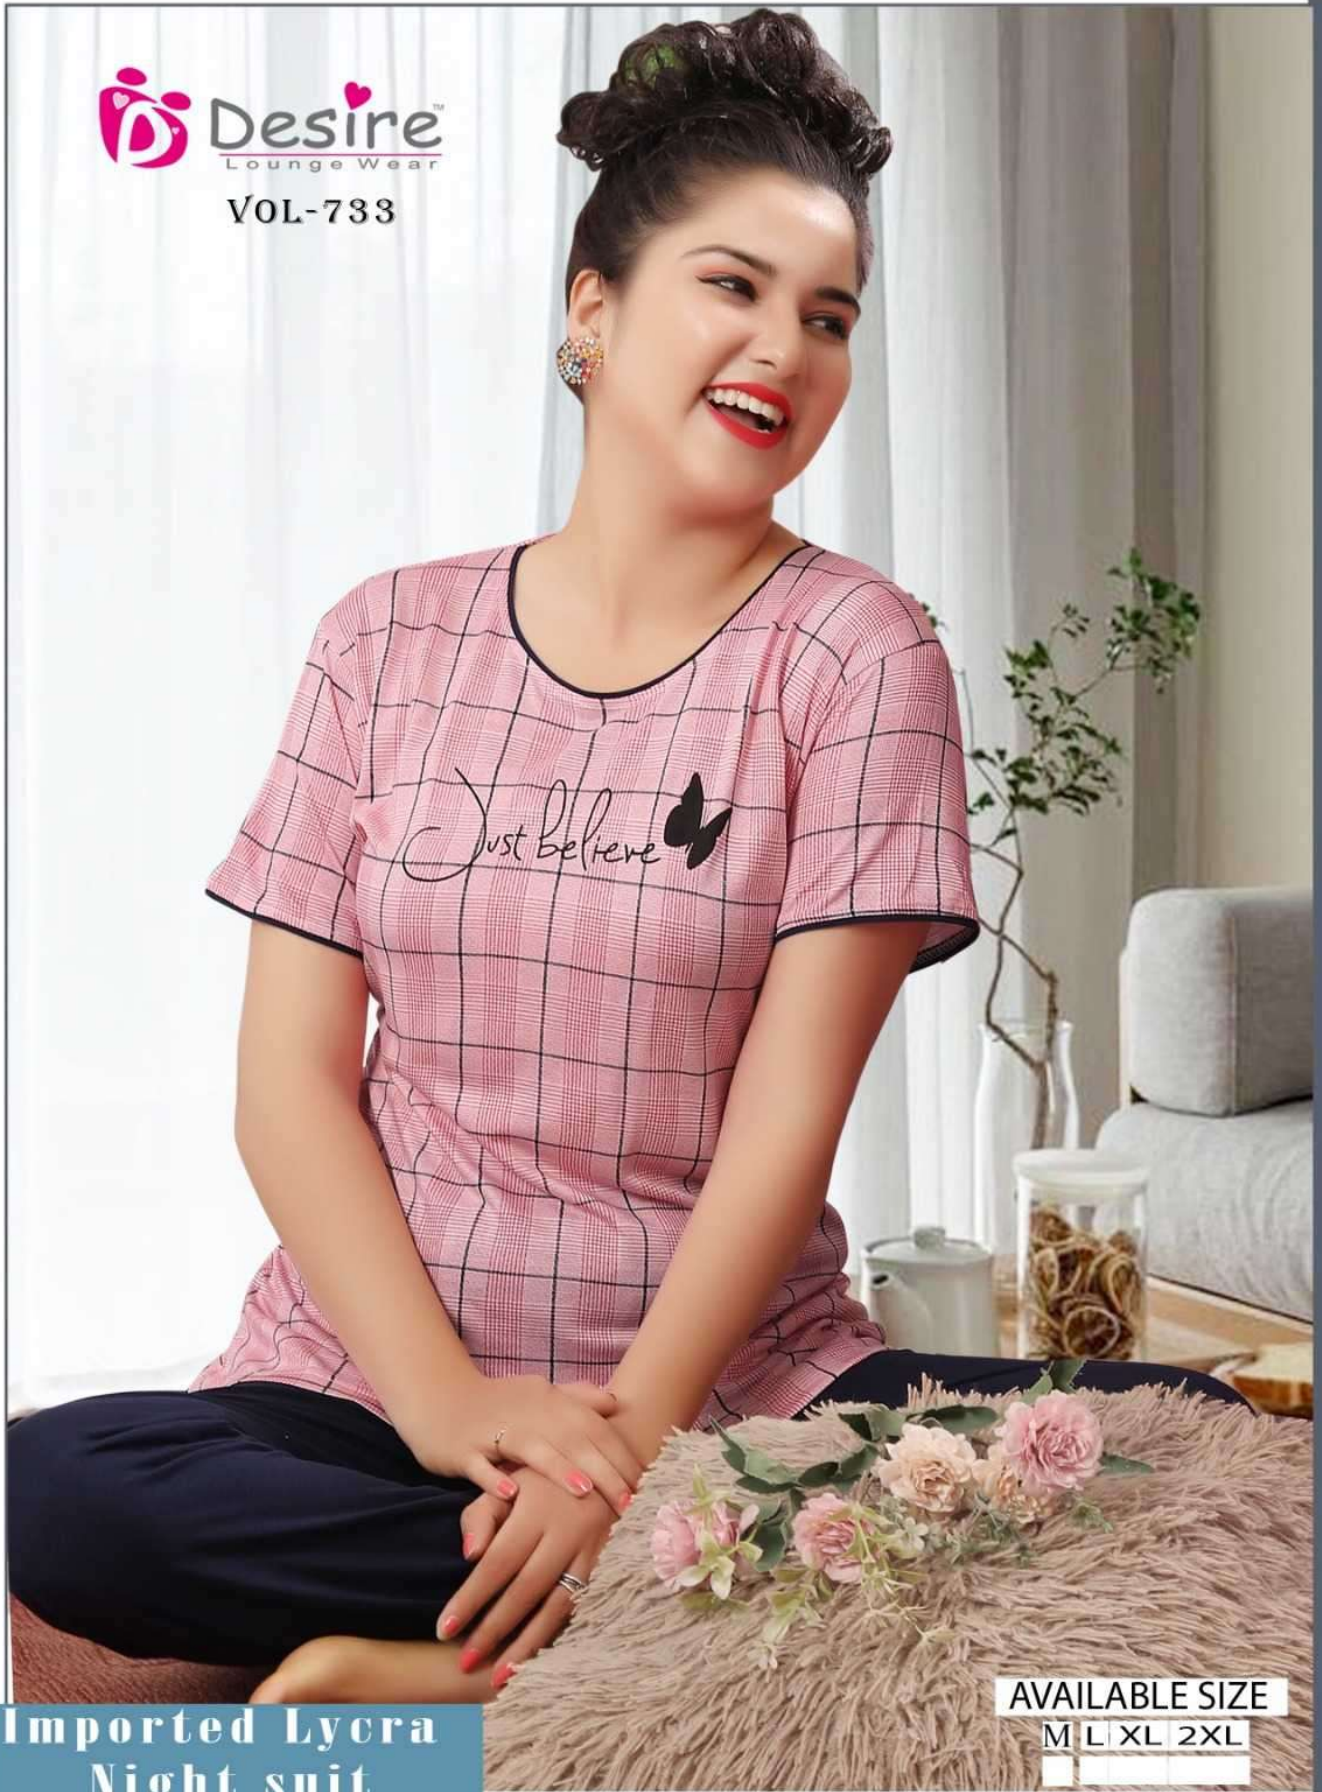

Desire
Lounge Wear

VOL-733

**Imported Lycra
Night suit**

AVAILABLE SIZE
M L XL 2XL

VOL-733

**Imported Lycra
Night suit**

AVAILABLE SIZE
M L XL 2XL

--	--	--	--

VOL-733

AVAILABLE SIZE

M L XL 2XL

Imported Lycra
Night suit

 **Desire**
Lounge Wear
VOL-733

**Imported Lycra
Night suit**

AVAILABLE SIZE
M | L | XL | 2XL

Desire
Lounge Wear

VOL-733

AVAILABLE SIZE

M L XL 2XL

**Imported Lycra
Night suit**