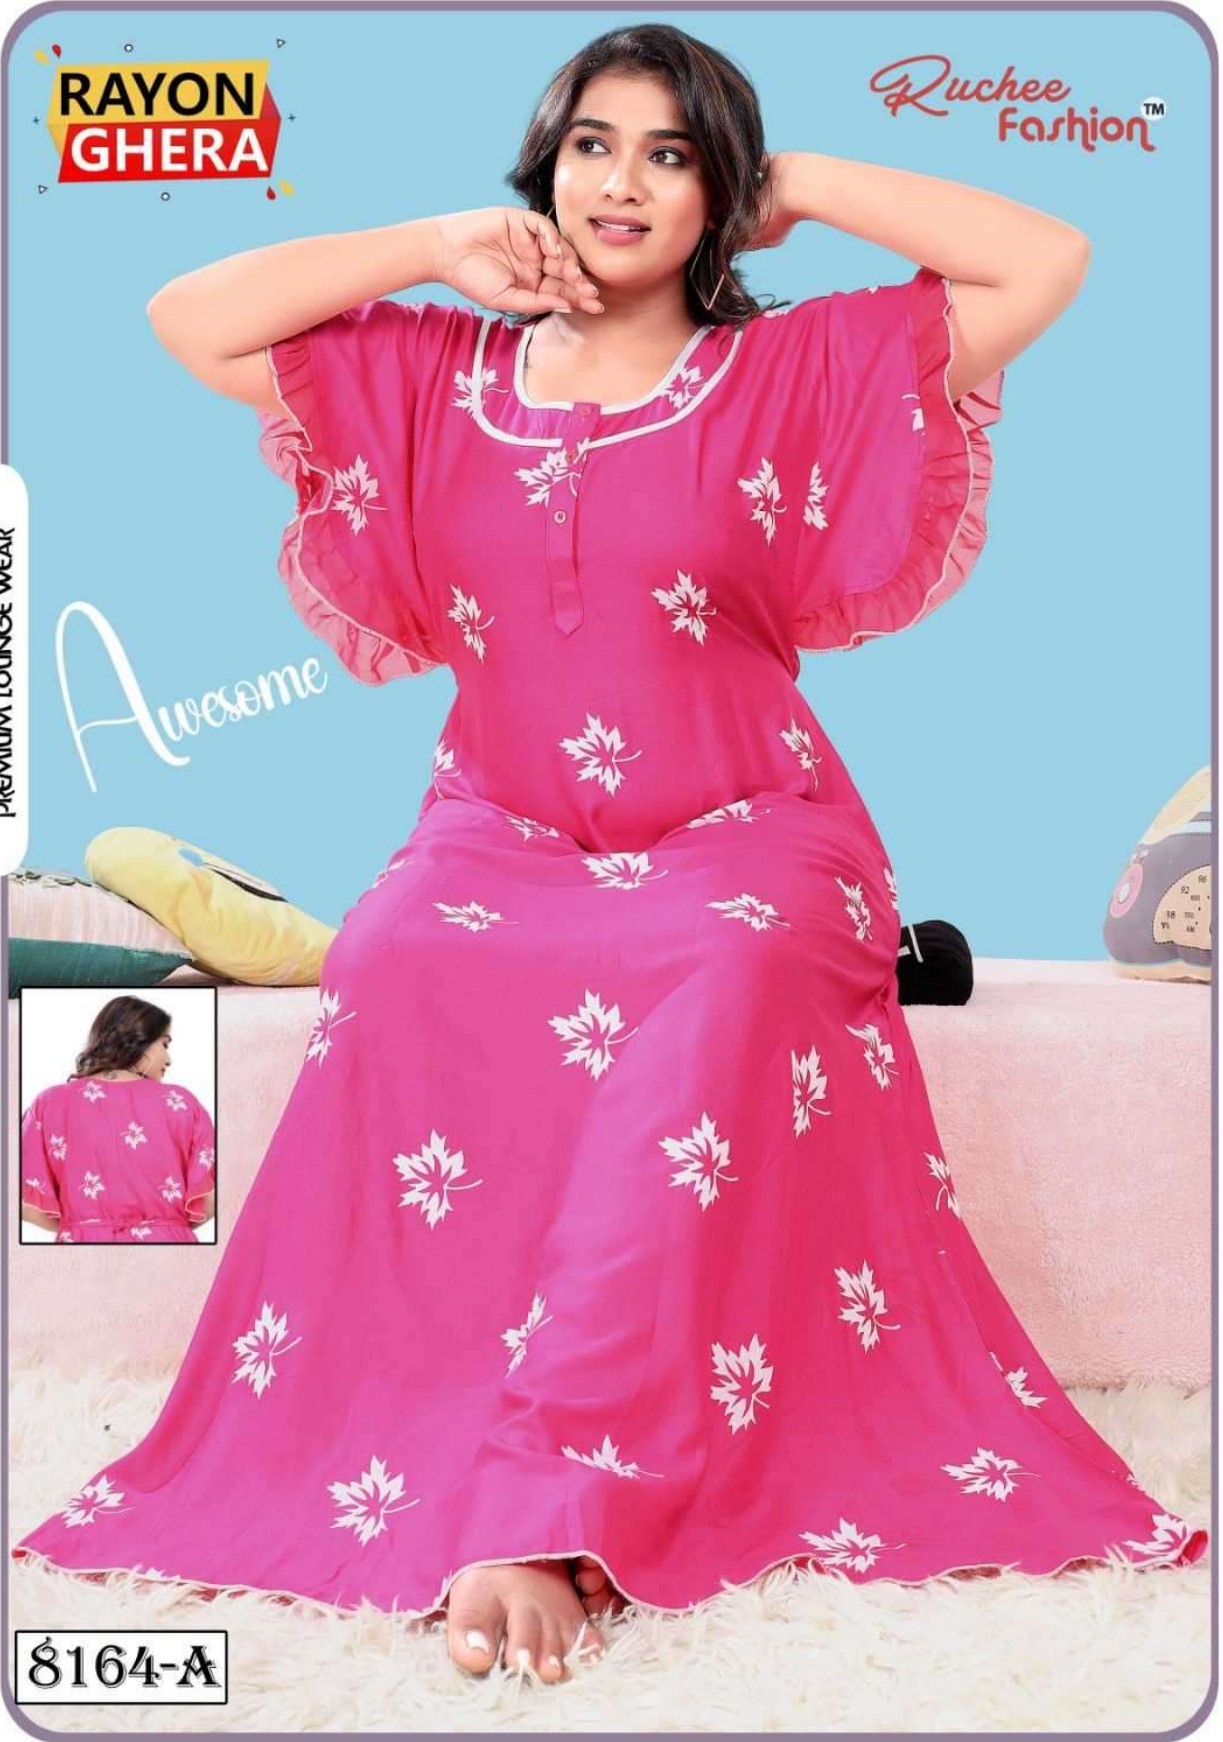

**RAYON
GHERA**

Ruchee
Fashion™

PREMIUM LOUNGE WEAR

Awesome

8164-A