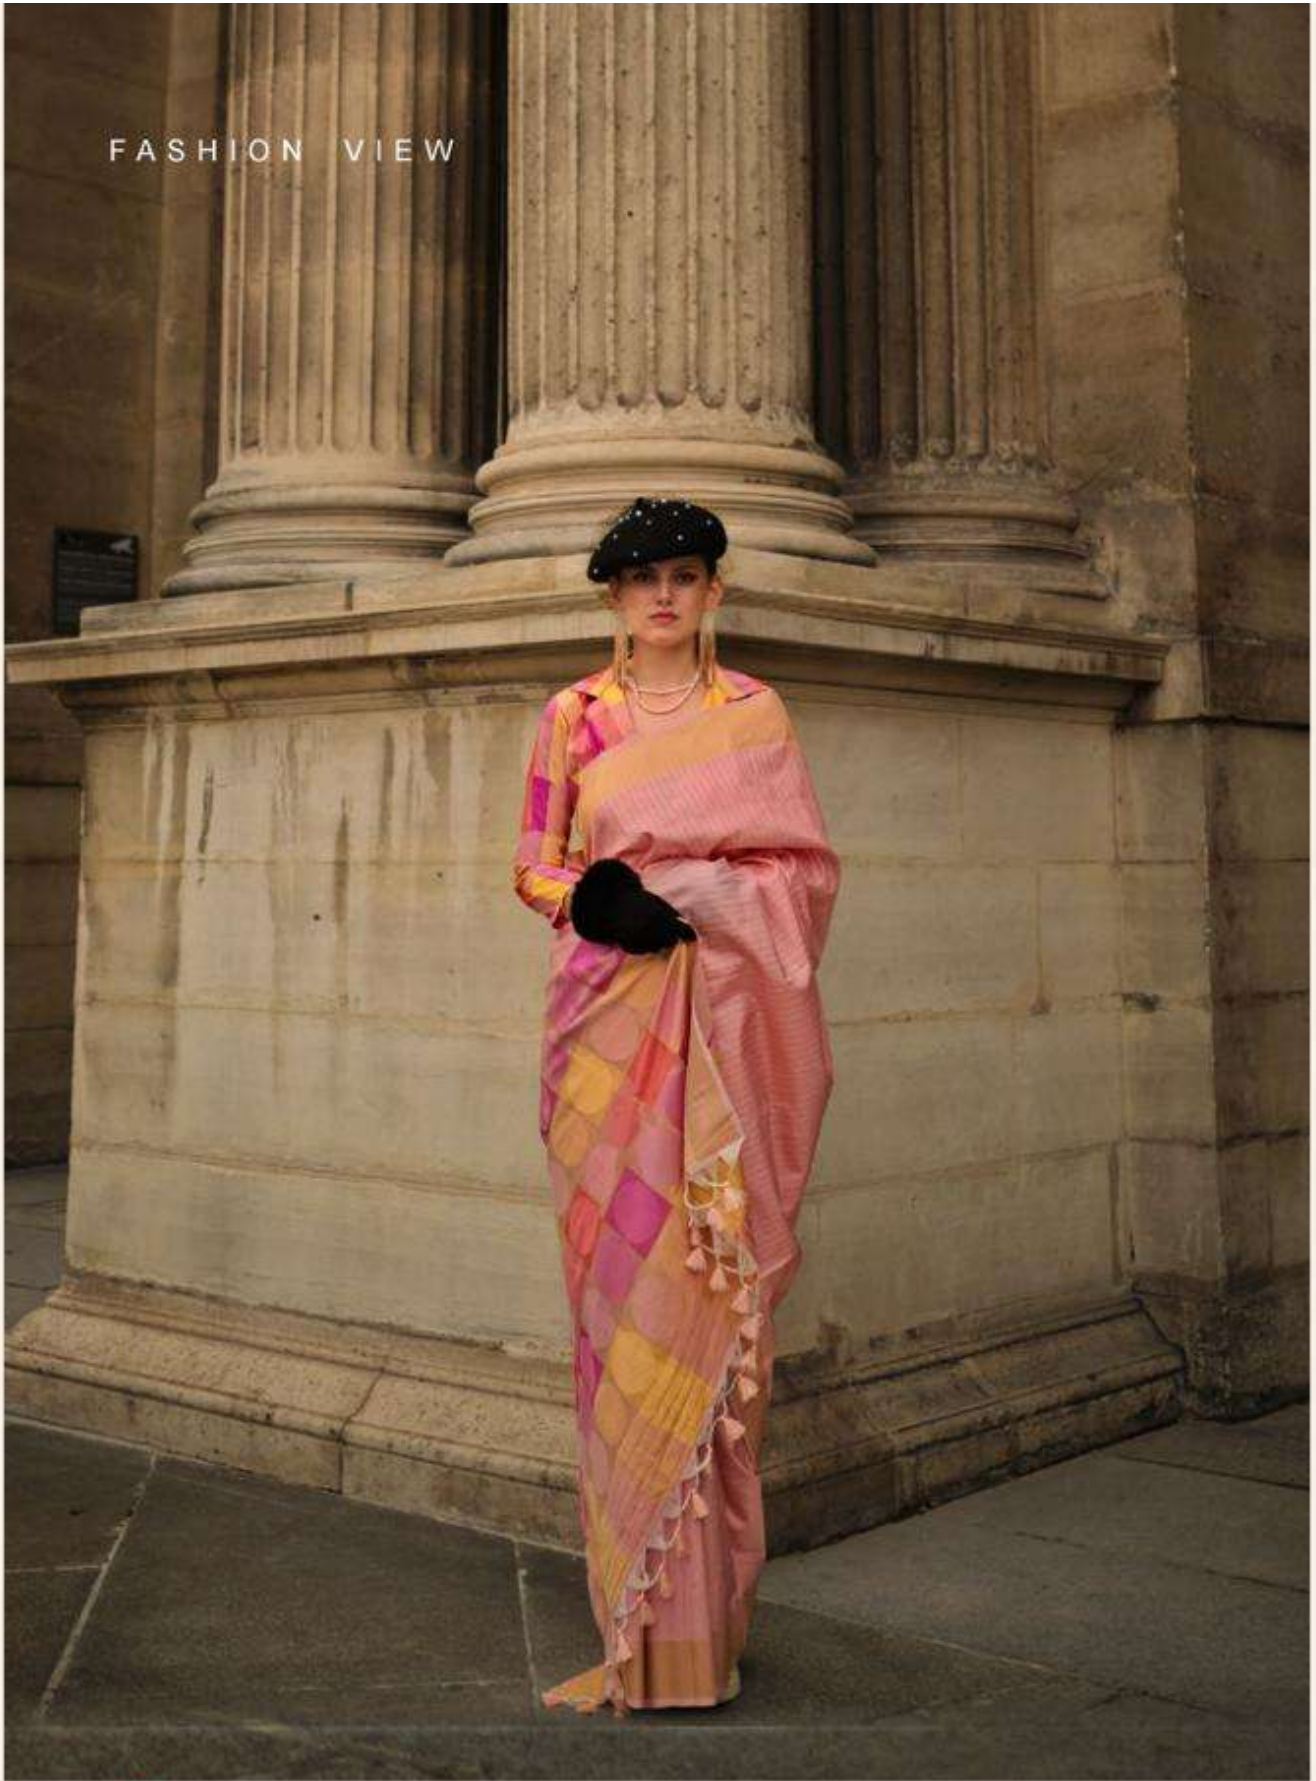

FASHION VIEW

100% SILK | 100% HANDLOOM | 100% TRADITION

KUBE SILK

SOFT SILK HANDLOOM WEAVING

345005