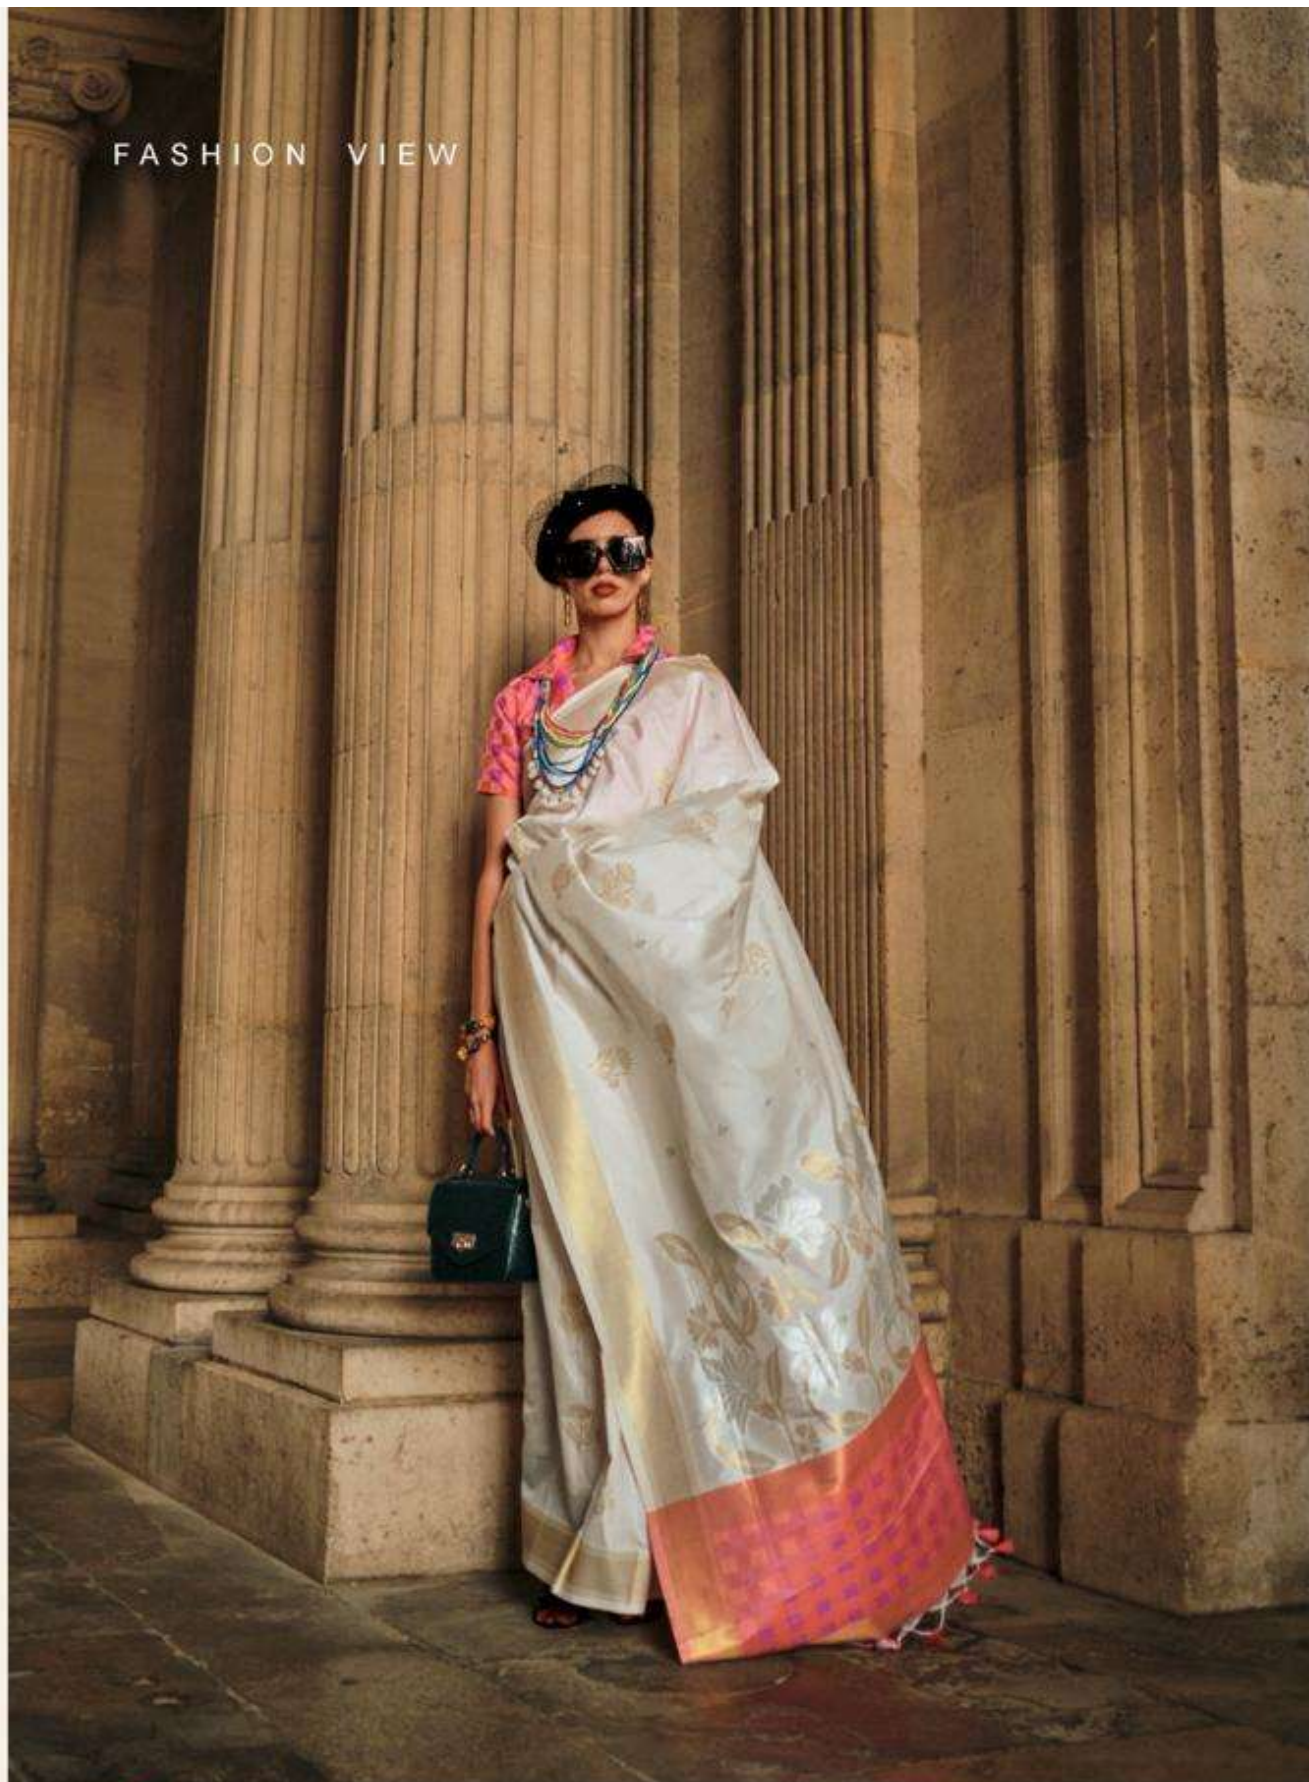

FASHION VIEW

RAJTEX[®]
amblyon

788.50000 | 04750000 | 58.50000

KUBE SILK
SOFT SILK HANDLOOM WEAVING

3 4 5 0 0 1

FASHION VIEW

RAJTEX
amblyon

788 34005 | 0474 240101 | 98 34002