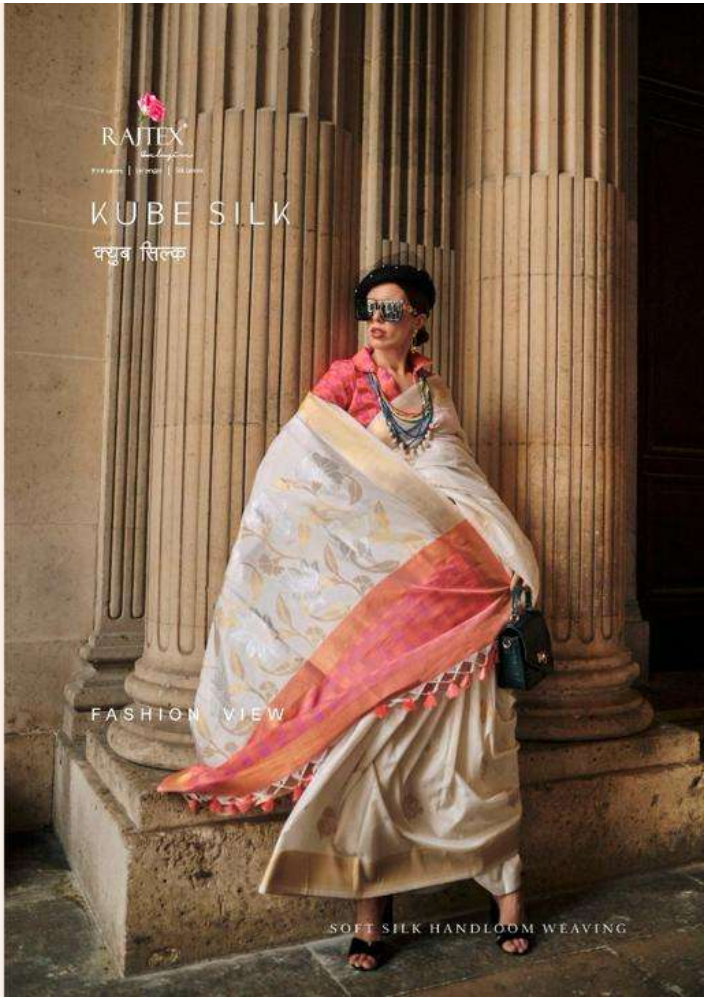

SHAKTI

GROUP OF INSTITUTIONS

RAJTEX

Handlooms

SINCE 1986

J - 106, LOWER GROUND, J.J. A/c, TEXTILE MARKET, PSING ROAD, SURAT - 395 002. (Guj.) INDIA.

TEL. : 0261 2321471.

mail us

rajtexfabrics@yahoo.co.in

follow us

This Catalogue is protected under the Copyright Act as well as the various designs of this catalogue are protected under the Design Act respectively. In India, "Dharmachakra" publication or reproduction or use of any individual parts of this catalogue and its design or their reproduction without written consent as well as their use in electronic form is strictly prohibited.

karyee art 01 98245 21251