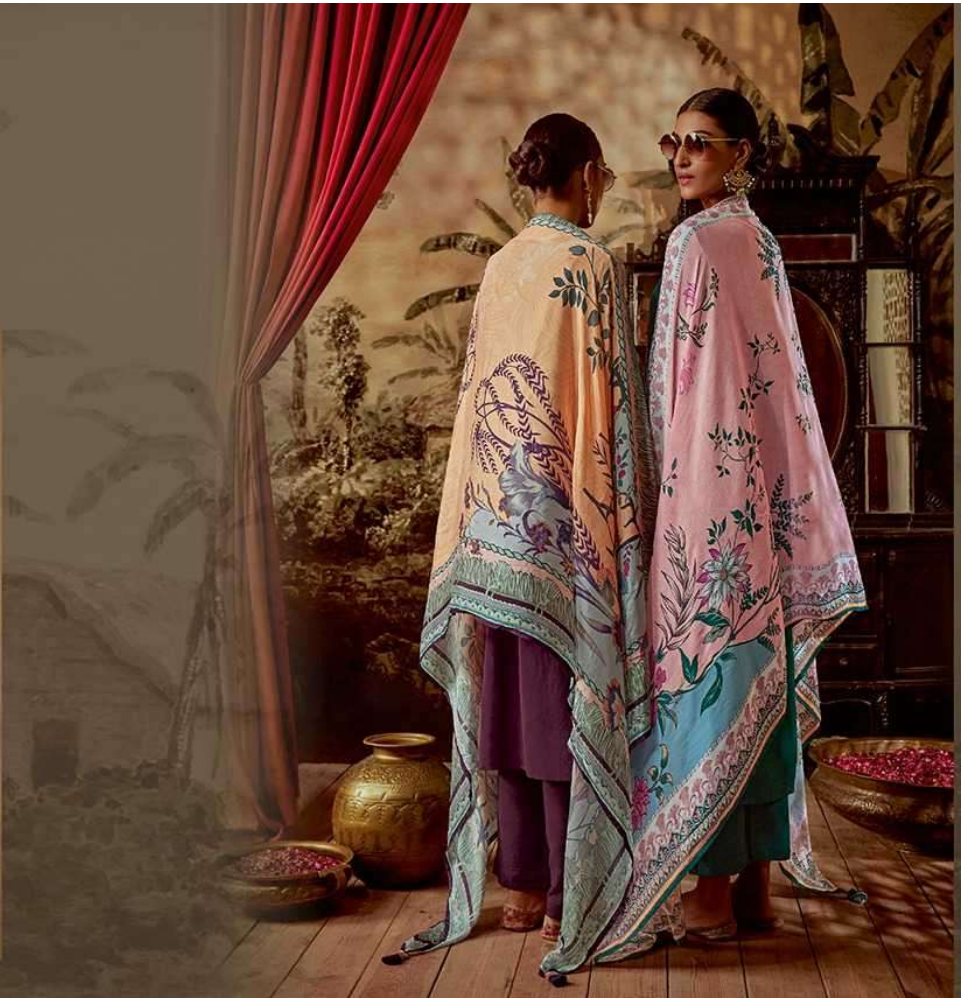

KIMORA'S
کیمورا

JANAB