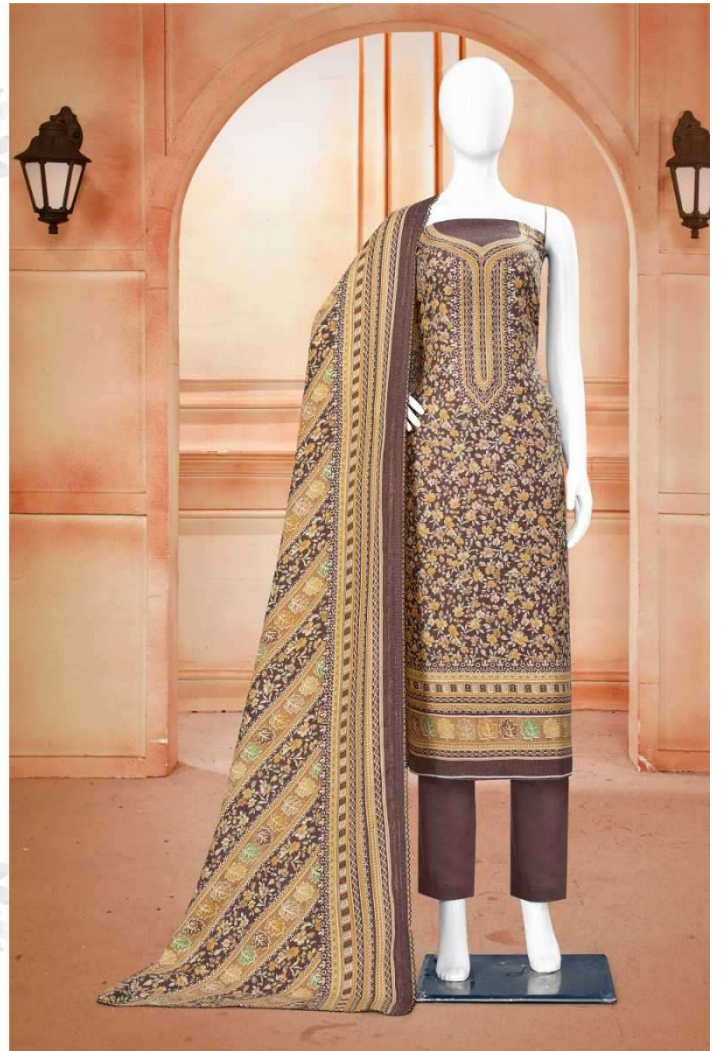

Gipson®

SAFARI

TOP :- PURE WOOLEN SAFARI PASHMINA PRINT

BOTTOM :- PURE VISCOSE PASHMINA DYED

D.NO.2428-D

DUPATTA :- PURE VISCOSE PASHMINA DIGITAL PRINT