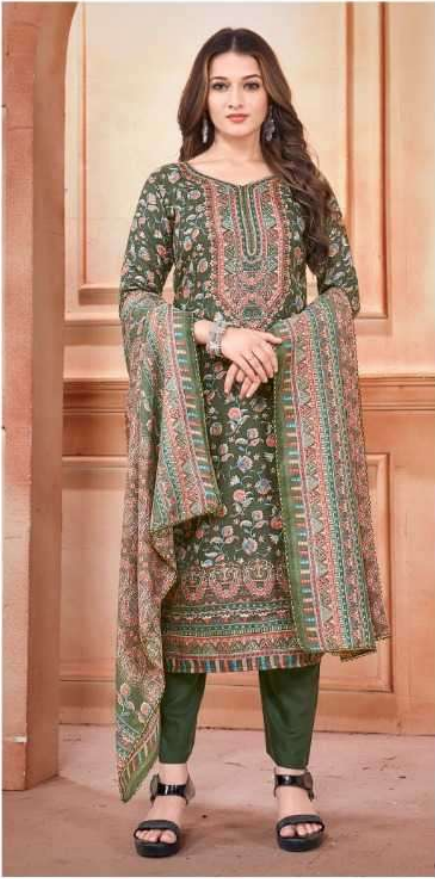

Gipson[®]

SAFARI

D.NO.2427

Gipson[®]

SAFARI

TOP :- PURE WOOLEN SAFARI PASHMINA PRINT

BOTTOM :- PURE VISCOSE PASHMINA DYED

D.NO.2428-B

DUPATTA :- PURE VISCOSE PASHMINA DIGITAL PRINT

Gipson®

SAFARI

TOP :- PURE WOOLEN SAFARI PASHMINA PRINT

BOTTOM :- PURE VISCOSE PASHMINA DYED

D.NO.2427-D

DUPATTA :- PURE VISCOSE PASHMINA DIGITAL PRINT

Gipson[®]

SAFARI

TOP :- PURE WOOLEN SAFARI PASHMINA PRINT

BOTTOM :- PURE VISCOSE PASHMINA DYED

DUPATTA :- PURE VISCOSE PASHMINA DIGITAL PRINT

D.NO.2427-A

Gipson[®]

SAFARI

D.NO.2427

Gipson®

SAFARI

TOP :- PURE WOOLEN SAFARI PASHMINA PRINT

BOTTOM :- PURE VISCOSE PASHMINA DYED

D.NO.2427-B

DUPATTA :- PURE VISCOSE PASHMINA DIGITAL PRINT

Gipson[®]

SAFARI