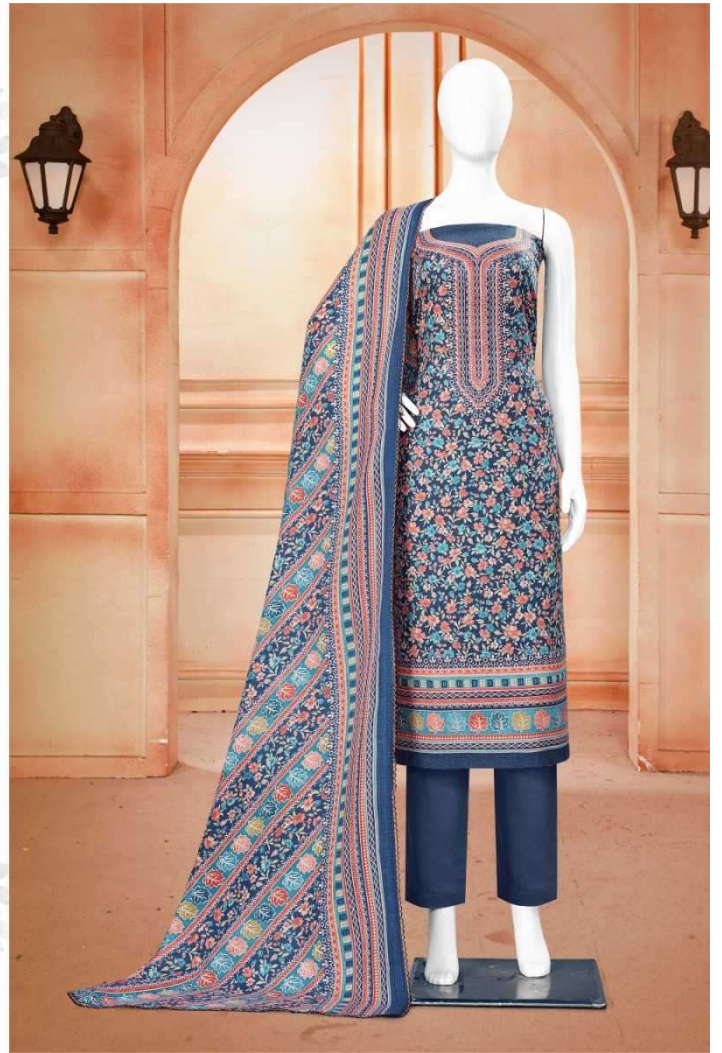

Gipson[®]

SAFARI

D.NO.2427

Gipson[®]

SAFARI

TOP :- PURE WOOLEN SAFARI PASHMINA PRINT

BOTTOM :- PURE VISCOSE PASHMINA DYED

D.NO.2428-B

Gipson®

SAFARI

TOP :- PURE WOOLEN SAFARI PASHMINA PRINT

BOTTOM :- PURE VISCOSE PASHMINA DYED

D.NO.2427-B

DUPATTA :- PURE VISCOSE PASHMINA DIGITAL PRINT

Gipson[®]

SAFARI

Gipson[®]

SAFARI

TOP :- PURE WOOLEN SAFARI PASHMINA PRINT

BOTTOM :- PURE VISCOSE PASHMINA DYED

D.NO.2428-C

DUPATTA :- PURE VISCOSE PASHMINA DIGITAL PRINT

Gipson[®]

SAFARI

TOP :- PURE WOOLEN SAFARI PASHMINA PRINT

BOTTOM :- PURE VISCOSE PASHMINA DYED

D.NO.2428-A

DUPATTA :- PURE VISCOSE PASHMINA DIGITAL PRINT

Gipson[®]

SAFARI

TOP :- PURE WOOLEN SAFARI PASHMINA PRINT

BOTTOM :- PURE VISCOSE PASHMINA DYED