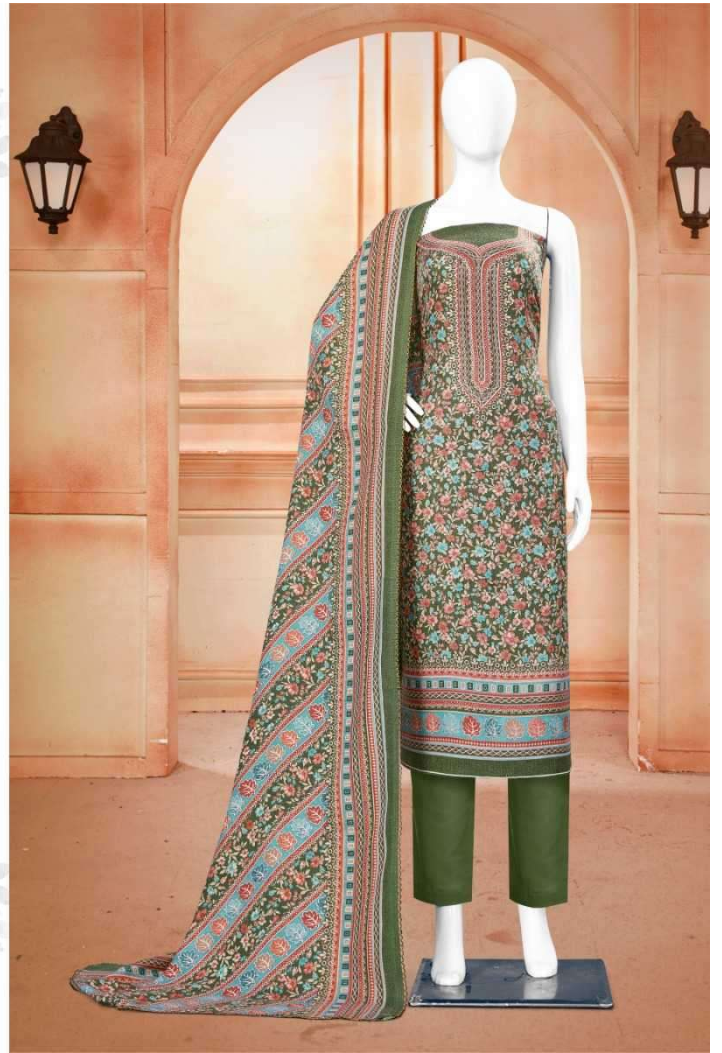

Gipson[®]

SAFARI

D.NO.2427

Gipson[®]

SAFARI

TOP :- PURE WOOLEN SAFARI PASHMINA PRINT

BOTTOM :- PURE VISCOSE PASHMINA DYED

D.NO.2428-B

DUPATTA :- PURE VISCOSE PASHMINA DIGITAL PRINT

Gipson®

SAFARI

TOP :- PURE WOOLEN SAFARI PASHMINA PRINT

BOTTOM :- PURE VISCOSE PASHMINA DYED

D.NO.2427-D

DUPATTA :- PURE VISCOSE PASHMINA DIGITAL PRINT

Gipson[®]

SAFARI

TOP :- PURE WOOLEN SAFARI PASHMINA PRINT

BOTTOM :- PURE VISCOSE PASHMINA DYED

DUPATTA :- PURE VISCOSE PASHMINA DIGITAL PRINT

D.NO.2427-A

Gipson[®]

SAFARI

D.NO.2427

Gipson®

SAFARI

TOP :- PURE WOOLEN SAFARI PASHMINA PRINT

BOTTOM :- PURE VISCOSE PASHMINA DYED

D.NO.2427-B

DUPATTA :- PURE VISCOSE PASHMINA DIGITAL PRINT

Gipson[®]

SAFARI