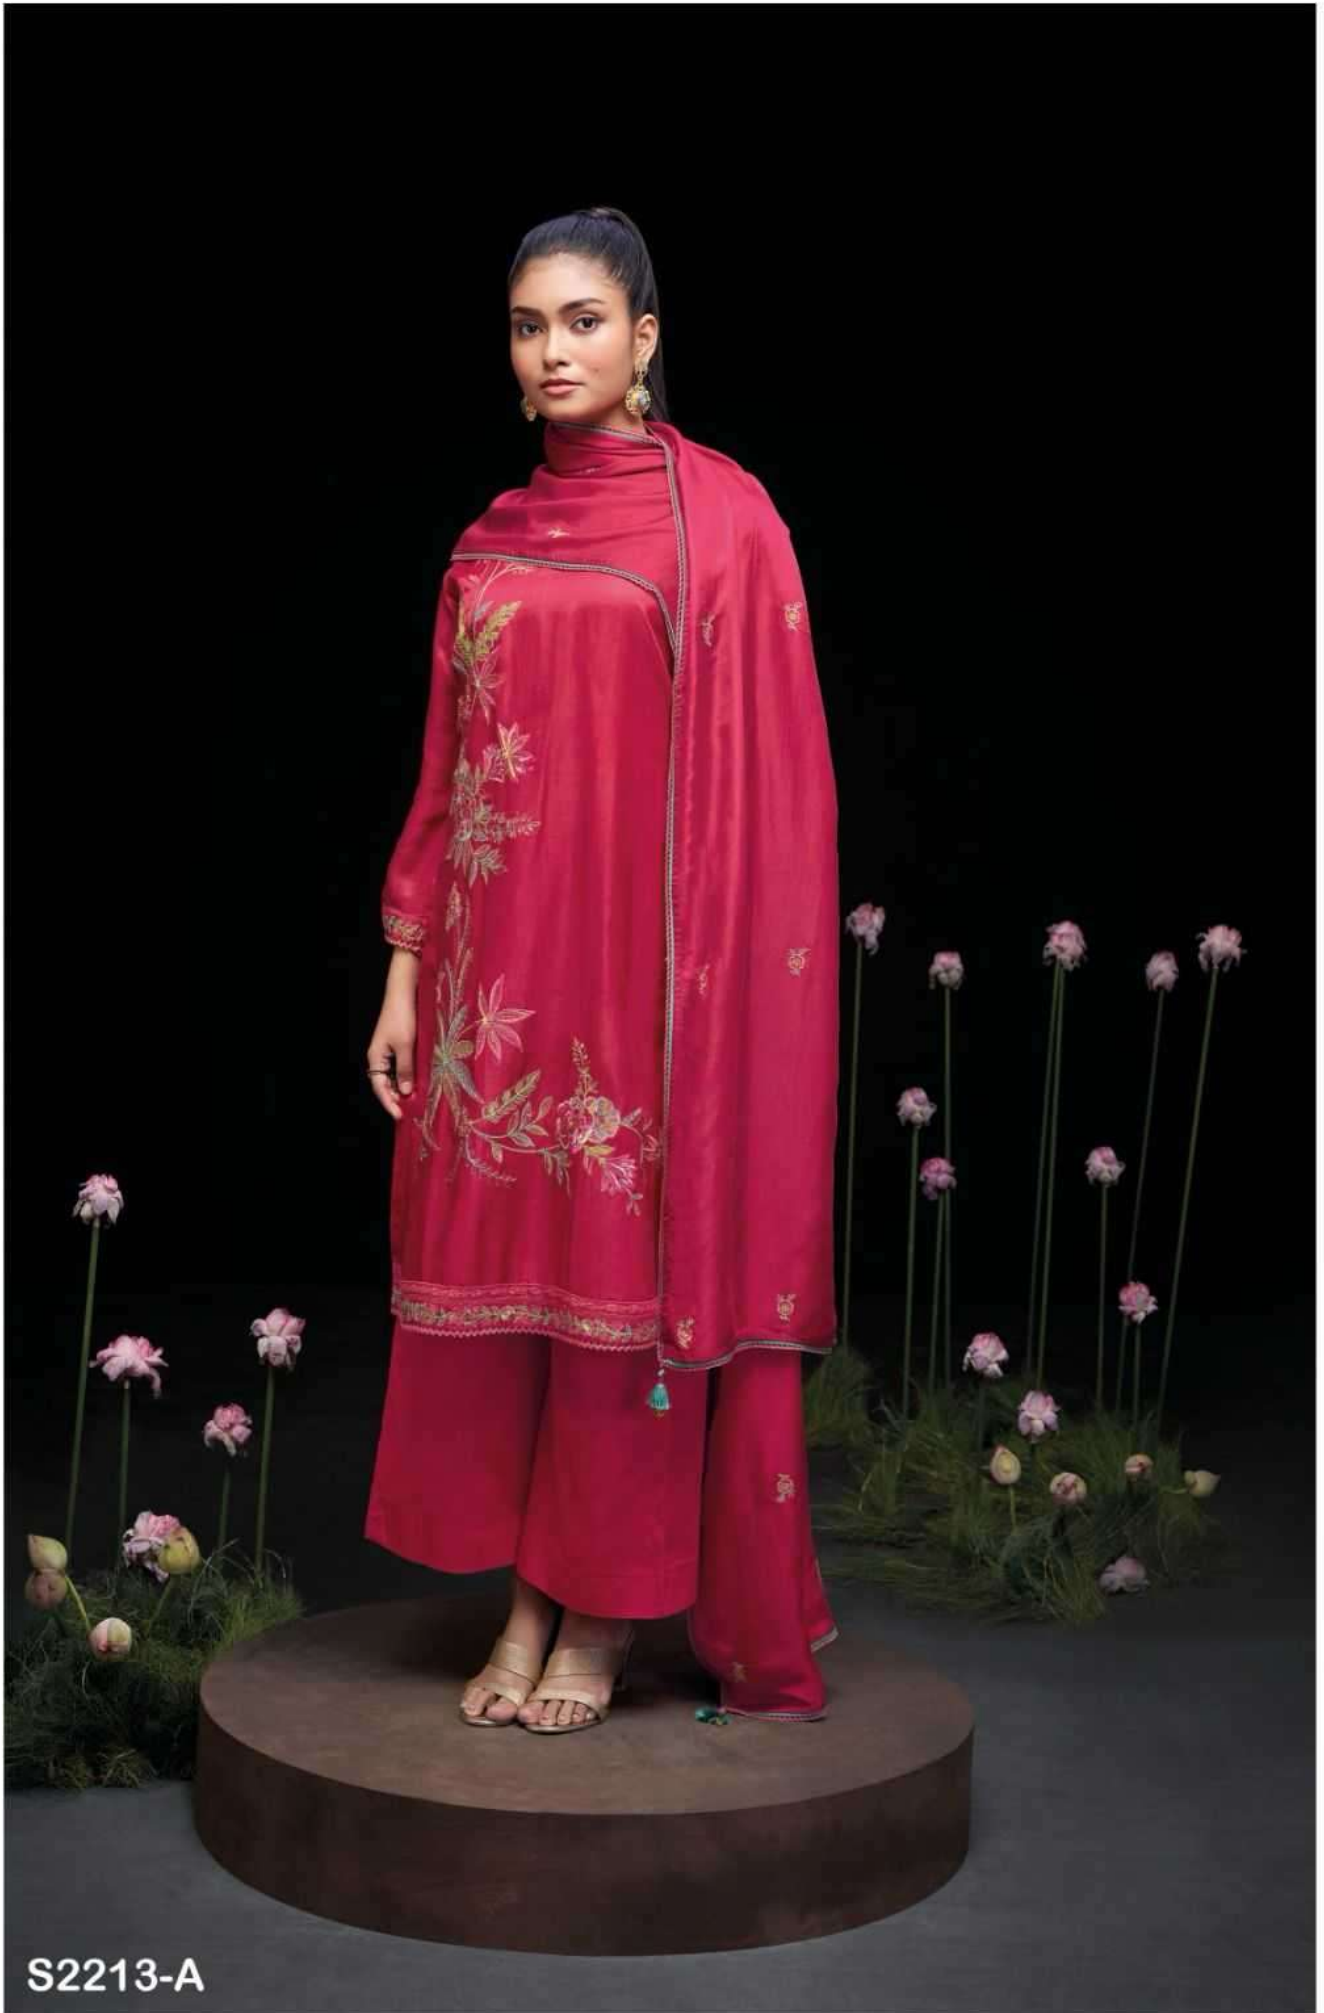

Ganga®
Aina
S2213

Ganga®
Aina
S2213

S2213-A

Ganga®

S2213-B

S2213-A

S2213-B

Ganga®
Aina
S2213- A/B

S2213-A

PRODUCT NAME	<i>AINA</i>
D.NO.	S2213
DESCRIPTION	<p>TOP PREMIUM PURE GAZI SILK SOLID WITH EMBROIDERY & HAND WORK AND EMBROIDERY LACE FOR SLEEVE</p> <p>BOTTOM PREMIUM SATIN SILK SOLID COLOUR</p> <p>DUPATTA PREMIUM PURE GAZI SILK SOLID WITH EMBROIDERY AND FOUR SIDE JARI LACE AND TASSEL</p>
HSN CODE	540834
WHOLESALE PRICE	2695/- EACH+GST(EXTRA)