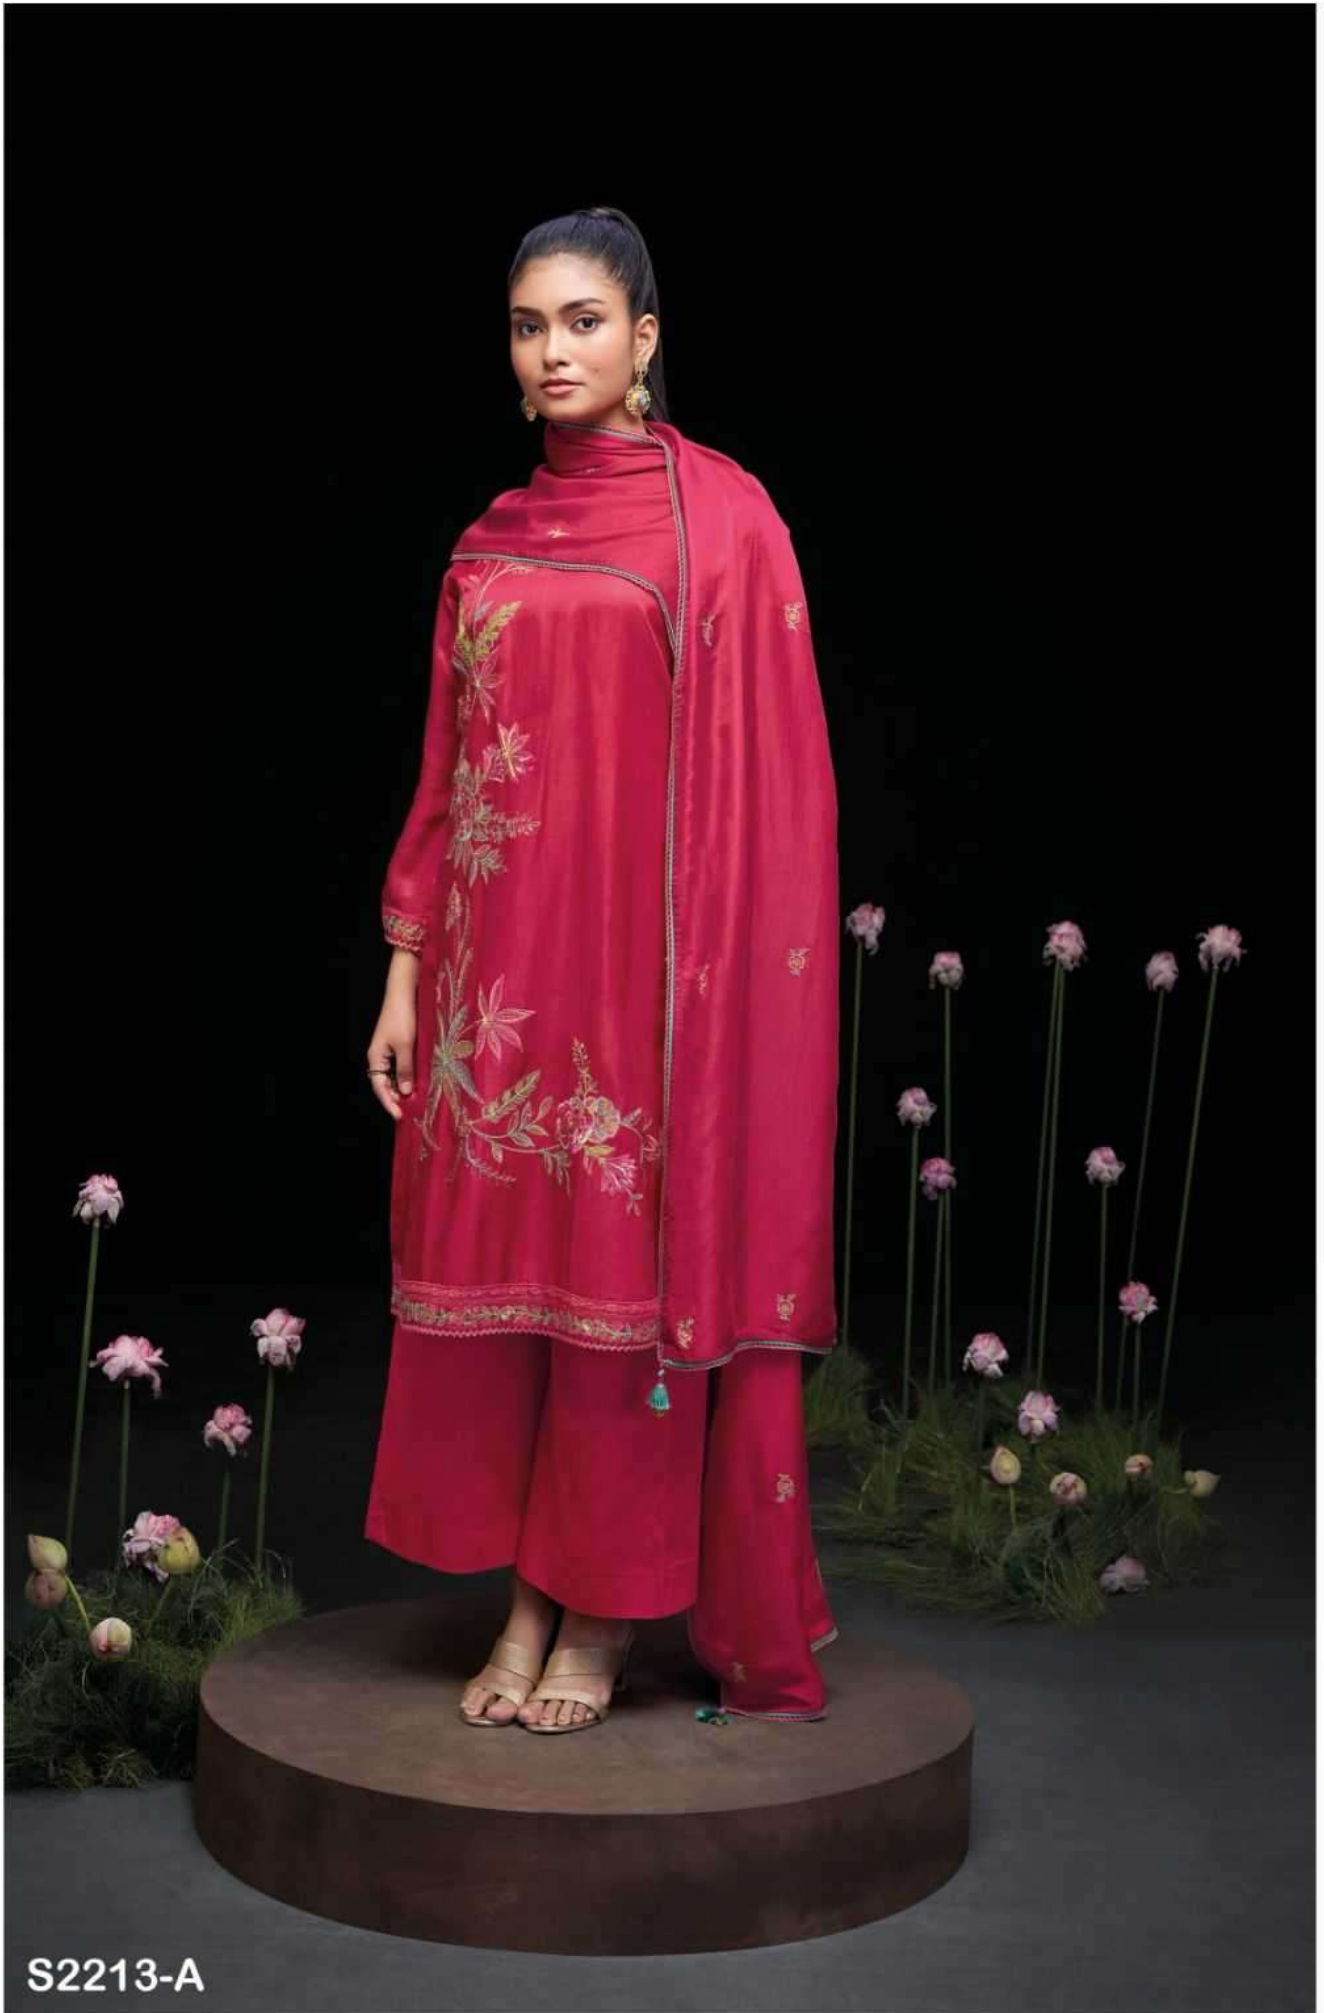

Ganga®  
Aina  
S2213

Ganga®  
Aina  
S2213

S2213-A

Ganga®

S2213-B

S2213-A

S2213-B

Ganga®  
Aina  
S2213- A/B

S2213-A

PRODUCT NAME	<b><i>AINA</i></b>
D.NO.	S2213
DESCRIPTION	<p><b>TOP</b> PREMIUM PURE GAZI SILK SOLID WITH EMBROIDERY &amp; HAND WORK AND EMBROIDERY LACE FOR SLEEVE</p> <p><b>BOTTOM</b> PREMIUM SATIN SILK SOLID COLOUR</p> <p><b>DUPATTA</b> PREMIUM PURE GAZI SILK SOLID WITH EMBROIDERY AND FOUR SIDE JARI LACE AND TASSEL</p>
HSN CODE	<b>540834</b>
WHOLESALE PRICE	<b>2695/- EACH+GST(EXTRA)</b>