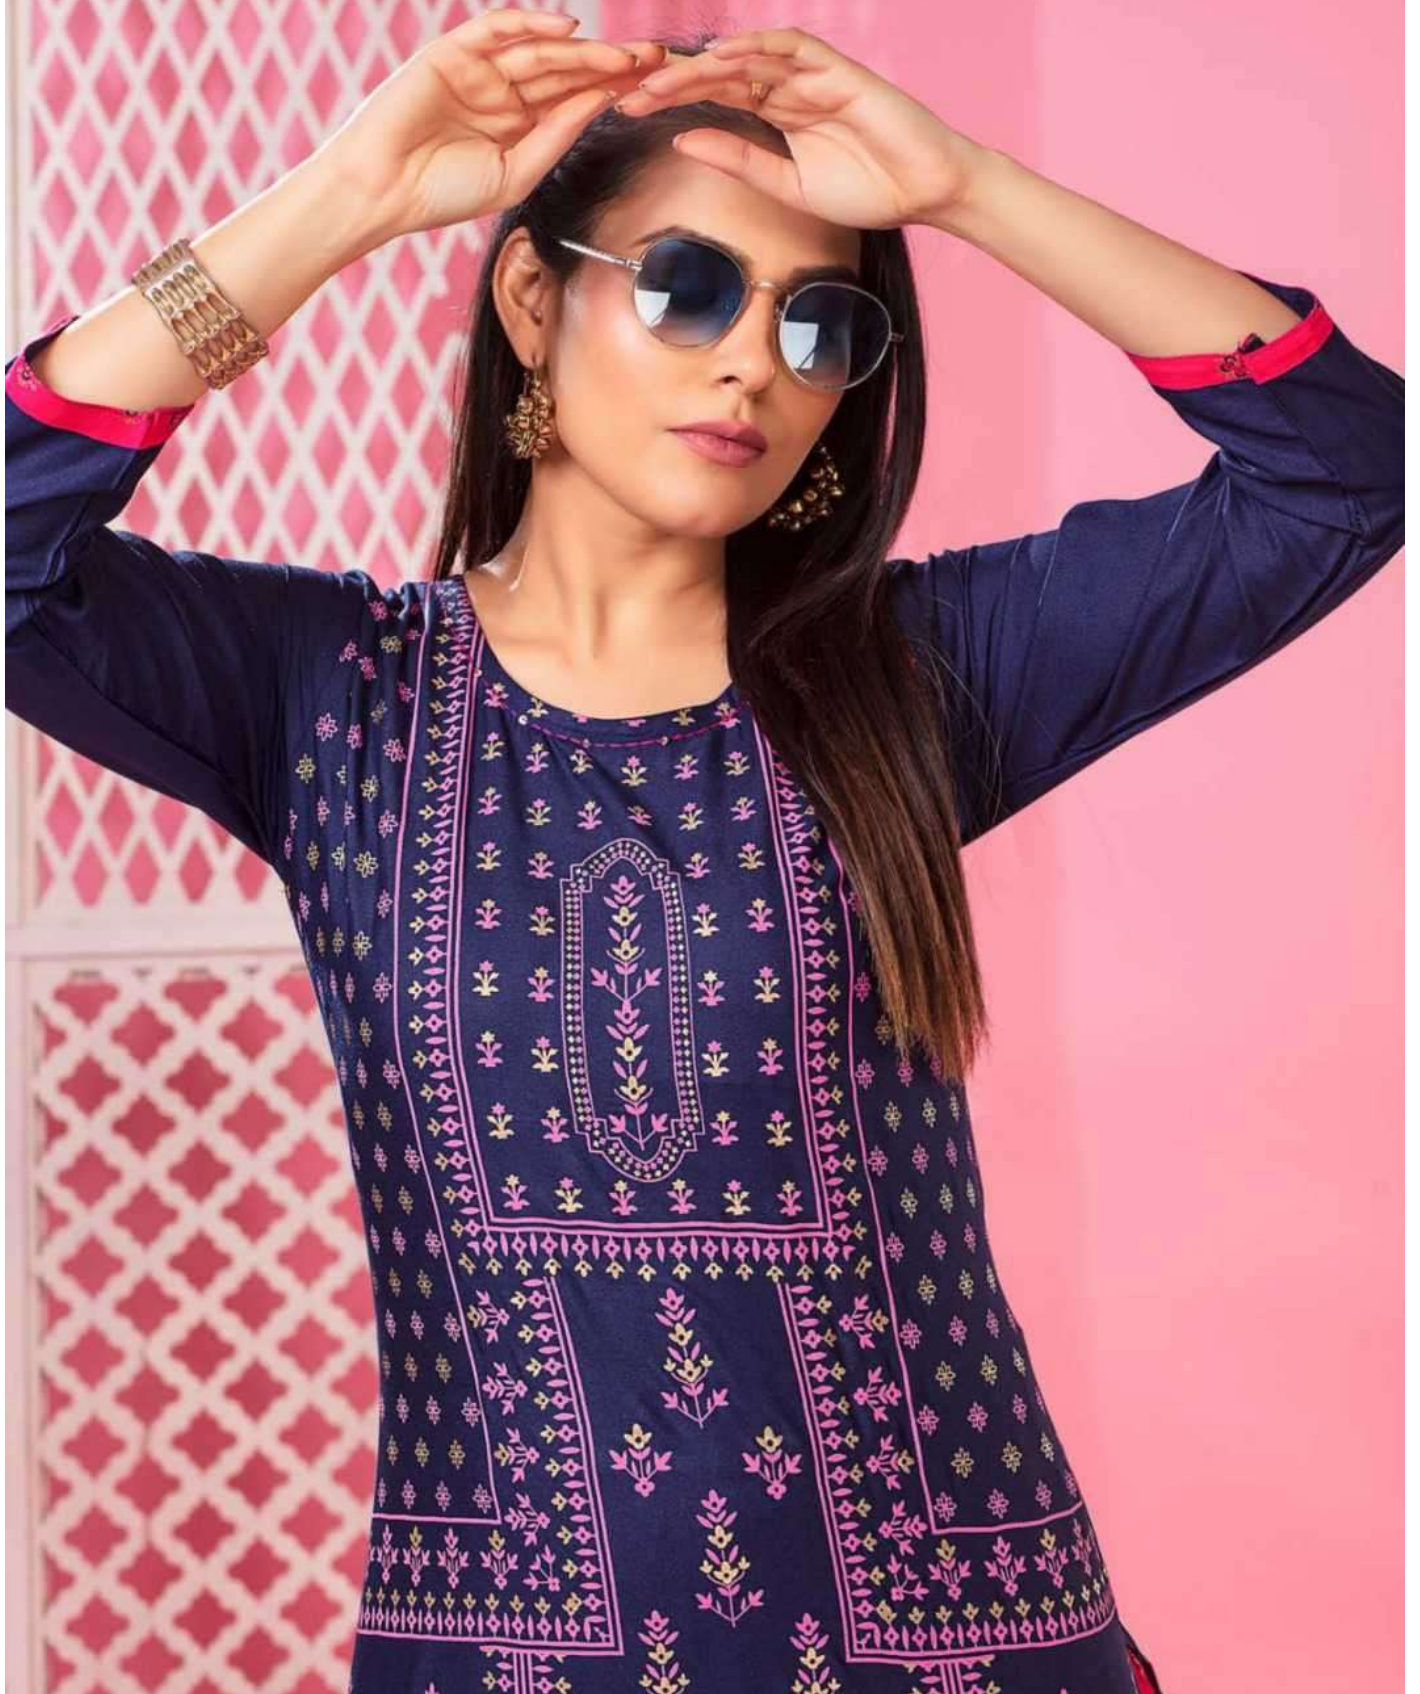

DEE CEE
— The Fashion Empire

AVELLINE