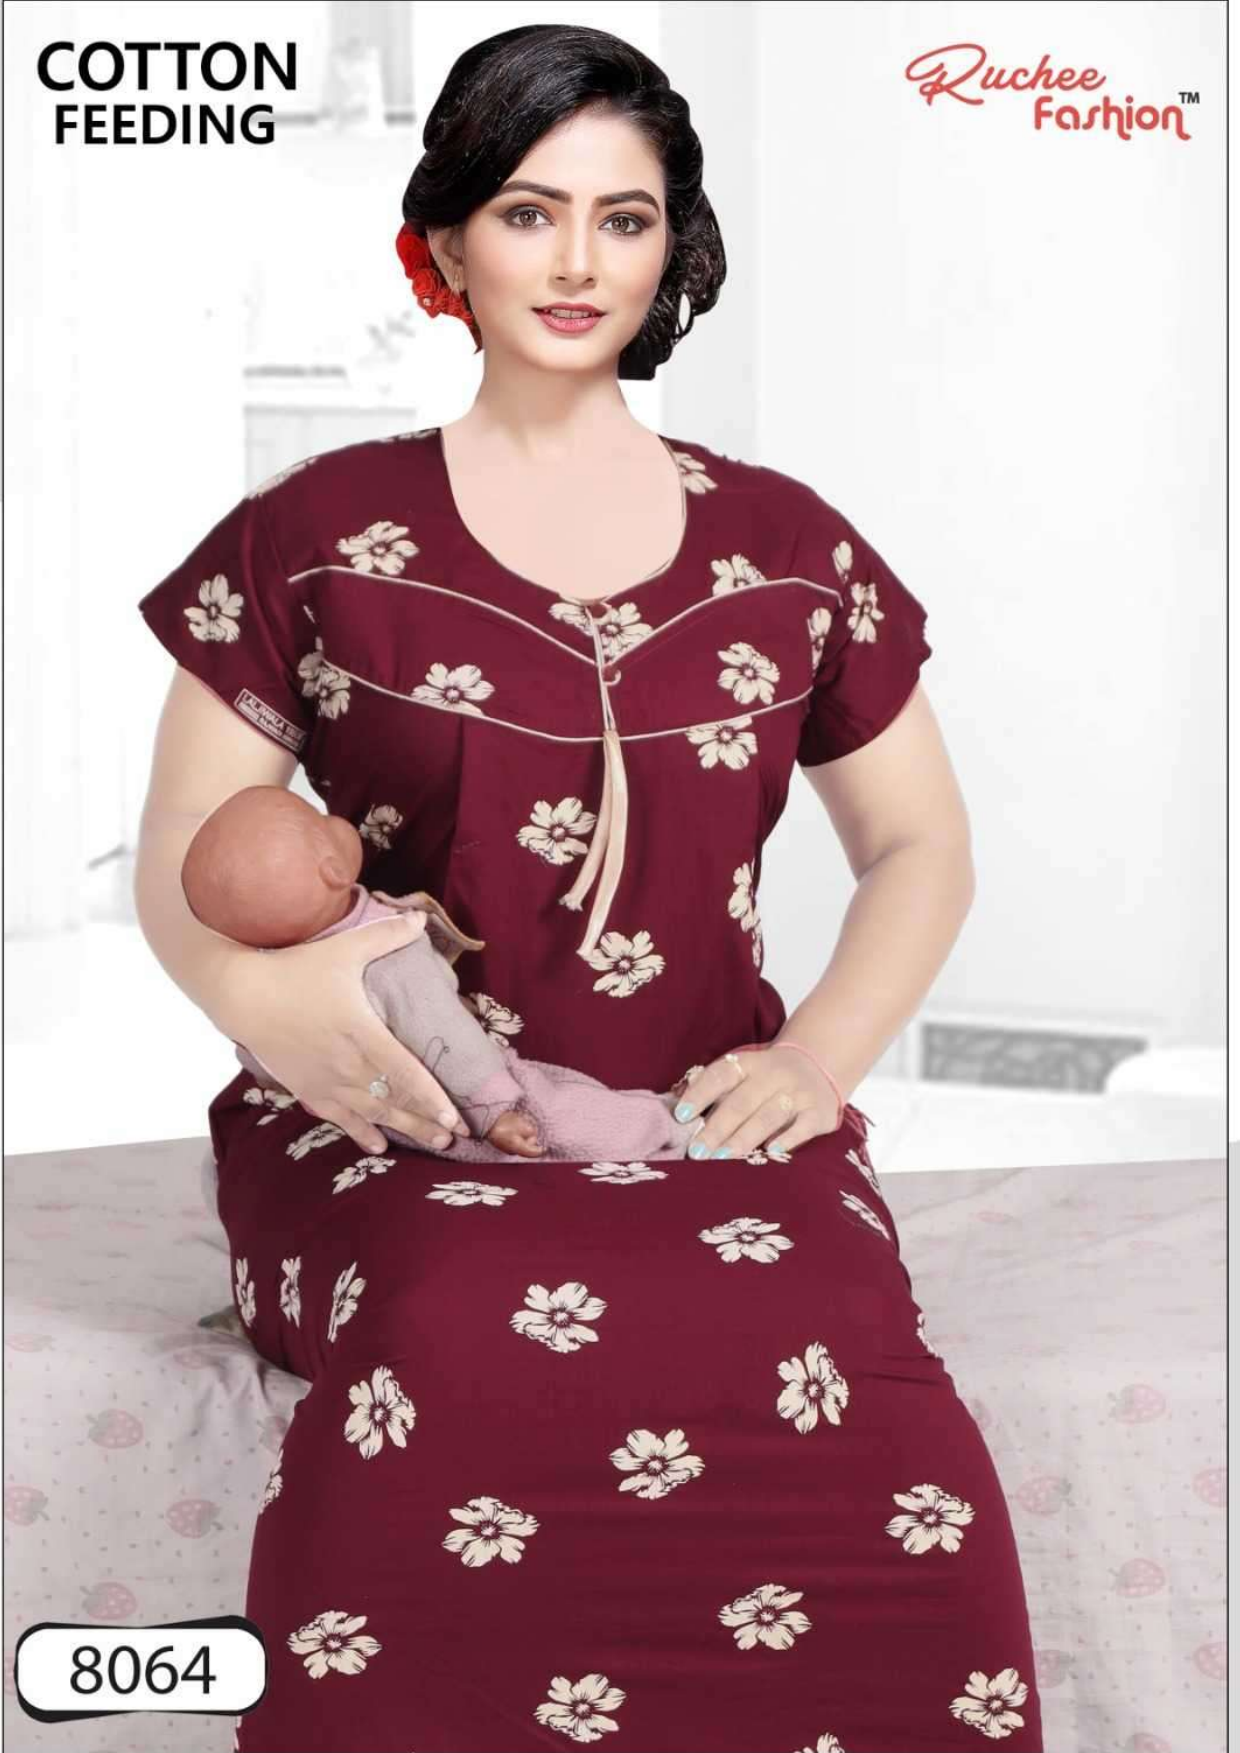

Limited Edition “THE SIMPAL THINGS TO BETTER SLEEP”

**COTTON
FEEDING**

Ruchee
Fashion™

8060

Limited Edition "THE SIMPAL THINGS TO BETTER SLEEP"

COTTON
FEEDING

Ruchee
Fashion™

8064