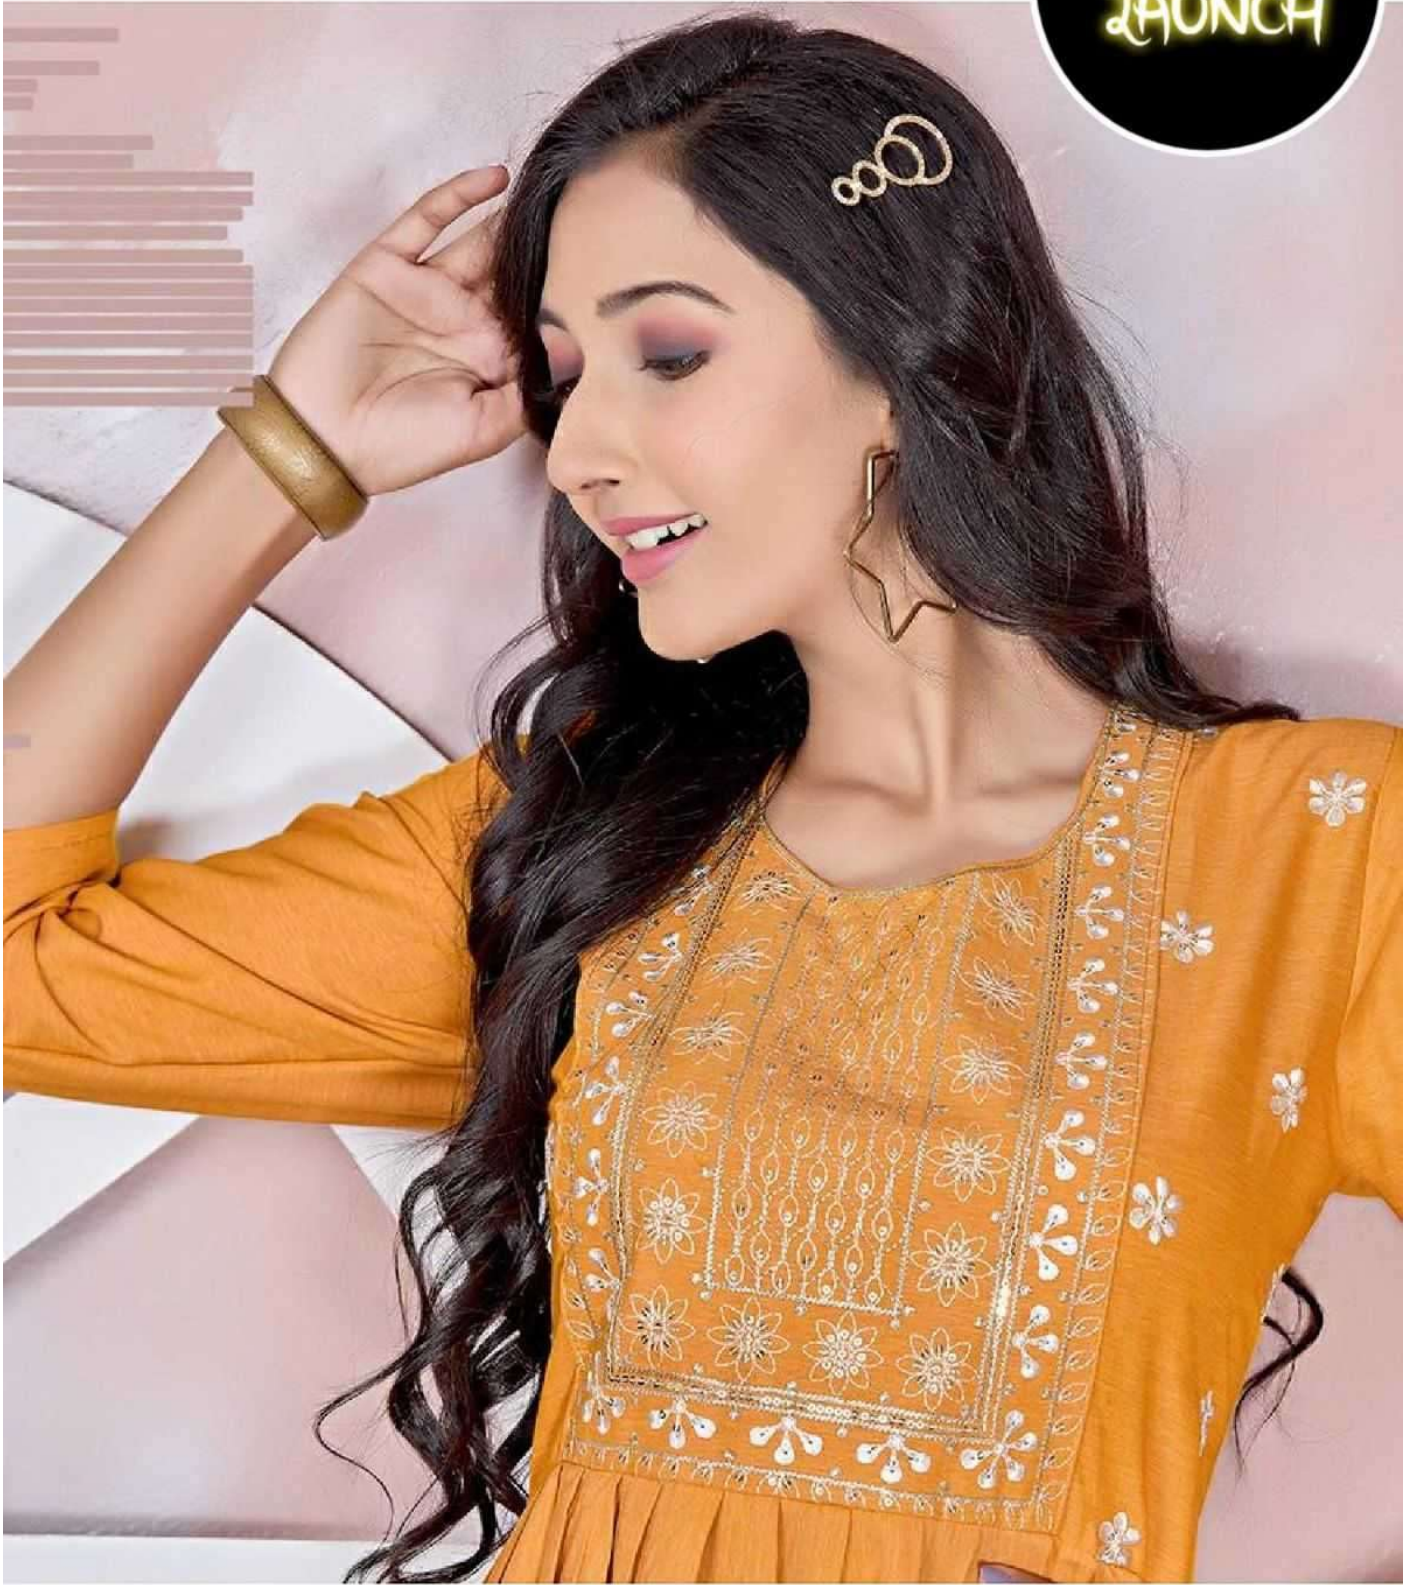

NEW
LAUNCH

FABRIC LIQUID REYON
STYLE WORK
GHERA PATTERN
SIZE-L

NOORIE

NEW
LAUNCH

NEW
LAUNCH

05

NEW
LAUNCH

**FABRIC LIQUID REYON
STYLE WORK
GHERA PATTERN
SIZE-L**