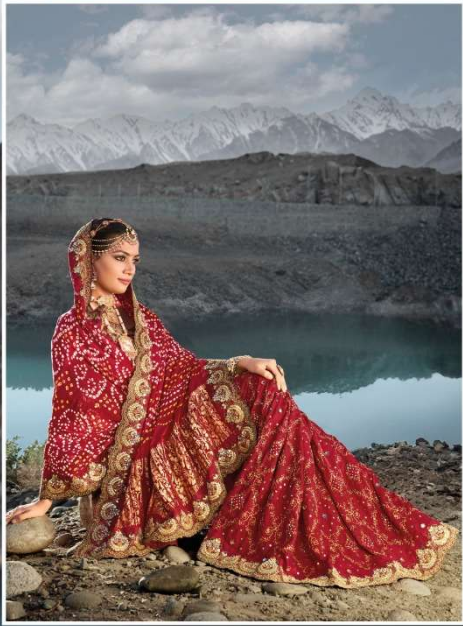

fashion is in the sky, in the street. **GLAMOUR** *Elegance*