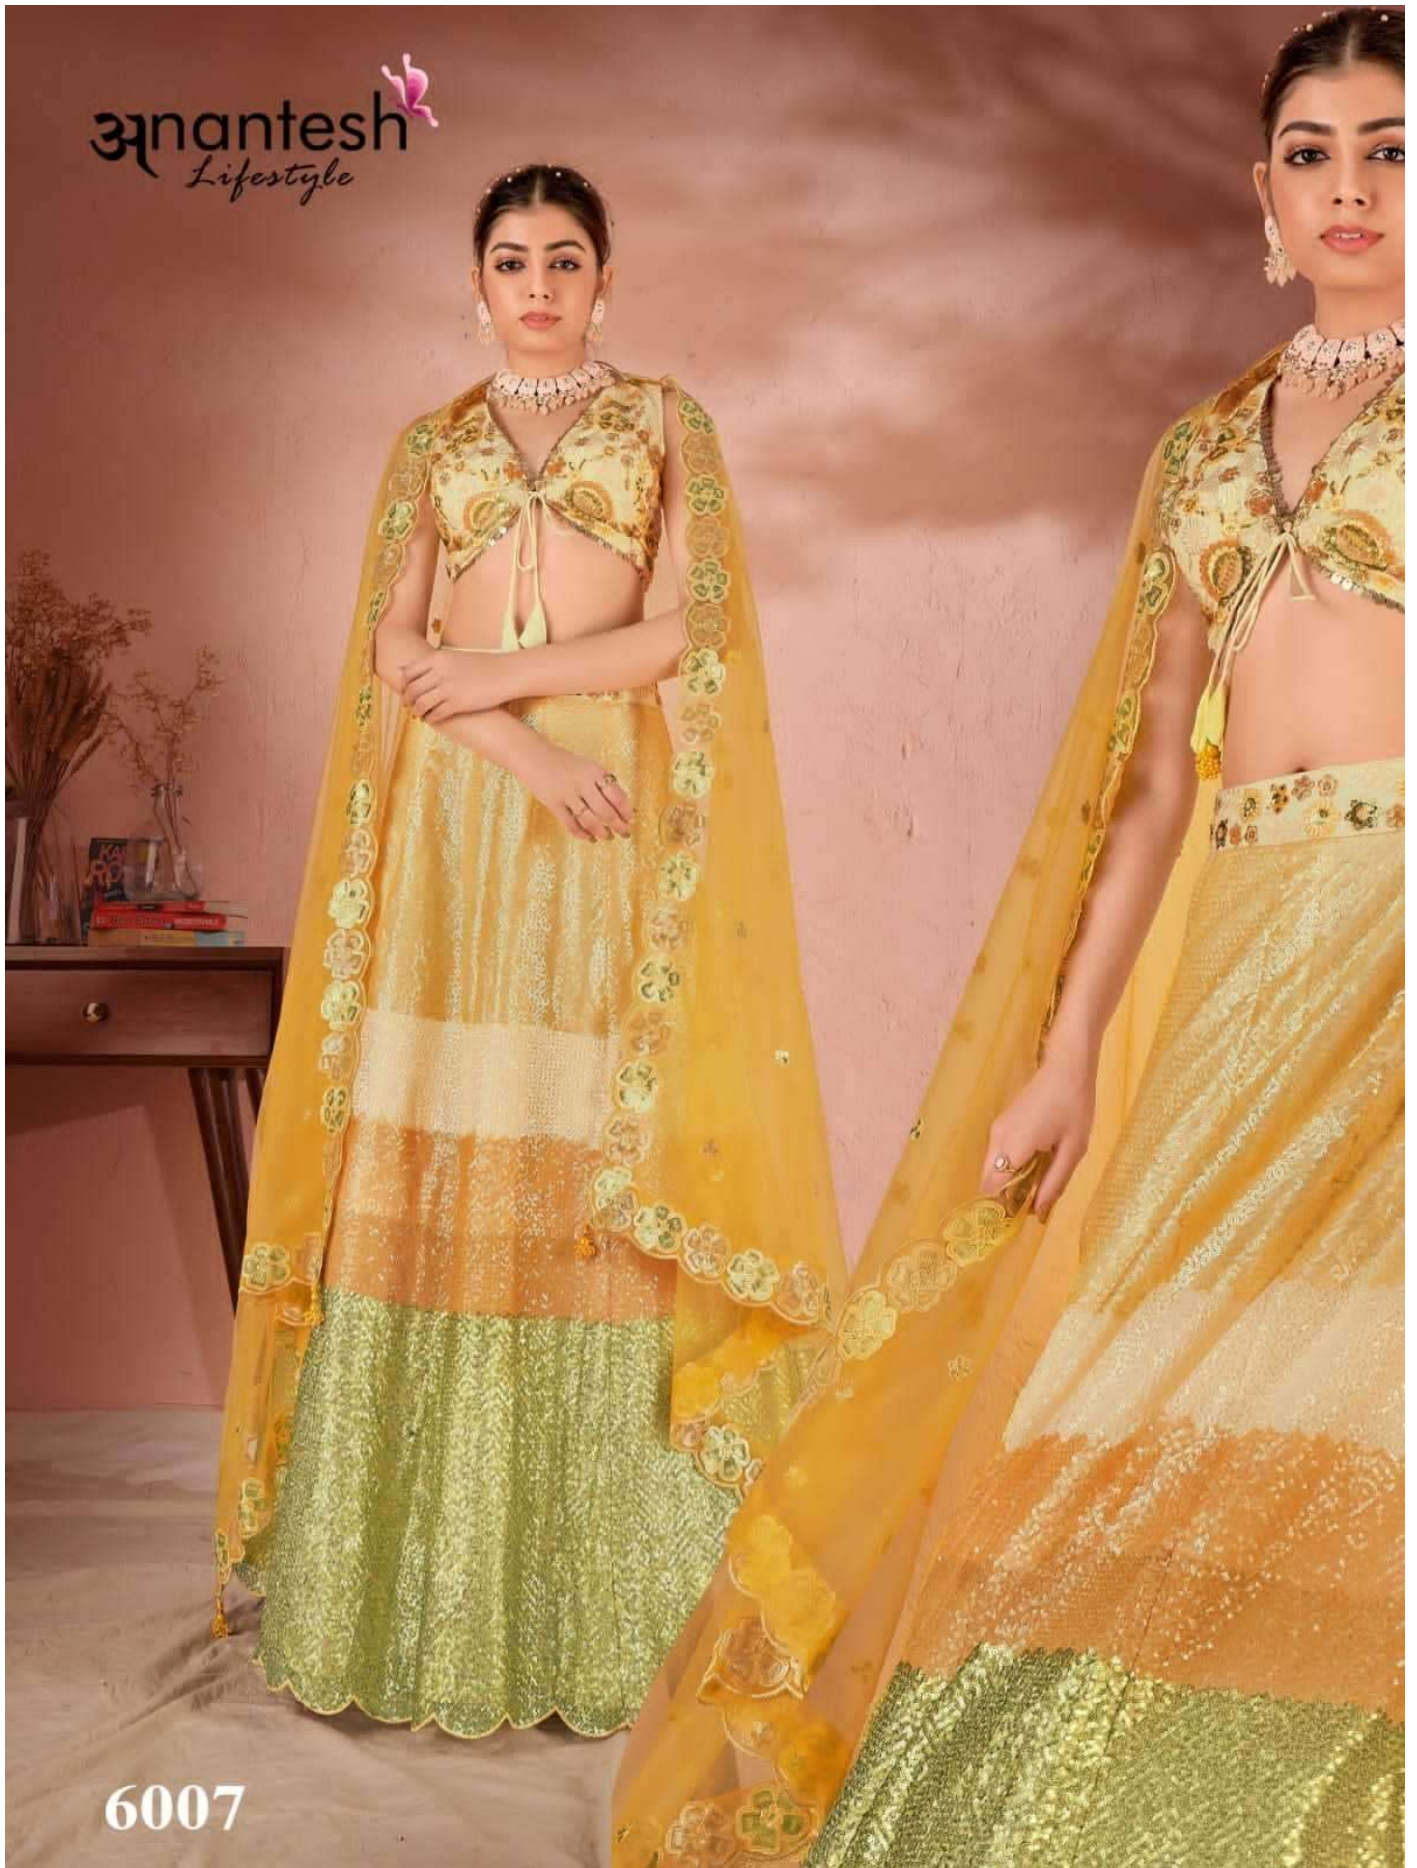

Anantesh
Lifestyle

6007

Anantesh
Lifestyle

6011

Anantesh
Lifestyle

6009

6007

6010

Anantesh
Lifestyle

6007

6007

6008

6009

6010

6011

D.no.	Main Color	Lehenga fabric	Blouse fabric	Dupatta fabric	Size (semi stitched)	WORK DETAILS	PRICE
6007	YELOW AND GREEN MULTI	PREMIUM NET	PREMIUM RAW SILK	NET	UPTO 42 BUST AND WAIST	PREMIUM SEQUANCE AND MULTI THREAD WORK	5995
6008	SEA GREEN	PREMIUM GEORGETT	PREMIUM GEORGETT	NET	UPTO 42 BUST AND WAIST	PREMIUM SEQUANCE AND MULTI THREAD WORK	5495
6009	BEIGE	PREMIUM GEORGETT	PREMIUM GEORGETT	ORGANZA WITH JEQUARD WORKBUTTI	UPTO 42 BUST AND WAIST	PREMIUM SEQUANCE AND MULTI THREAD WORK	5495
6010	OFF-WHITE	PREMIUM GEORGETT	PREMIUM GEORGETT	NET	UPTO 42 BUST AND WAIST	PREMIUM SEQUANCE AND MULTI THREAD WORK	5495
6011	QUEEN PISTA	PREMIUM GEORGETT	PREMIUM GEORGETT	ORGANZA WITH JEQUARD WORKBUTTI	UPTO 42 BUST AND WAIST	PREMIUM SEQUANCE AND MULTI THREAD WORK	5495
AVERAGE RATE- 5595/-			GST-12%			TOTAL AMOUNT -27975/-	