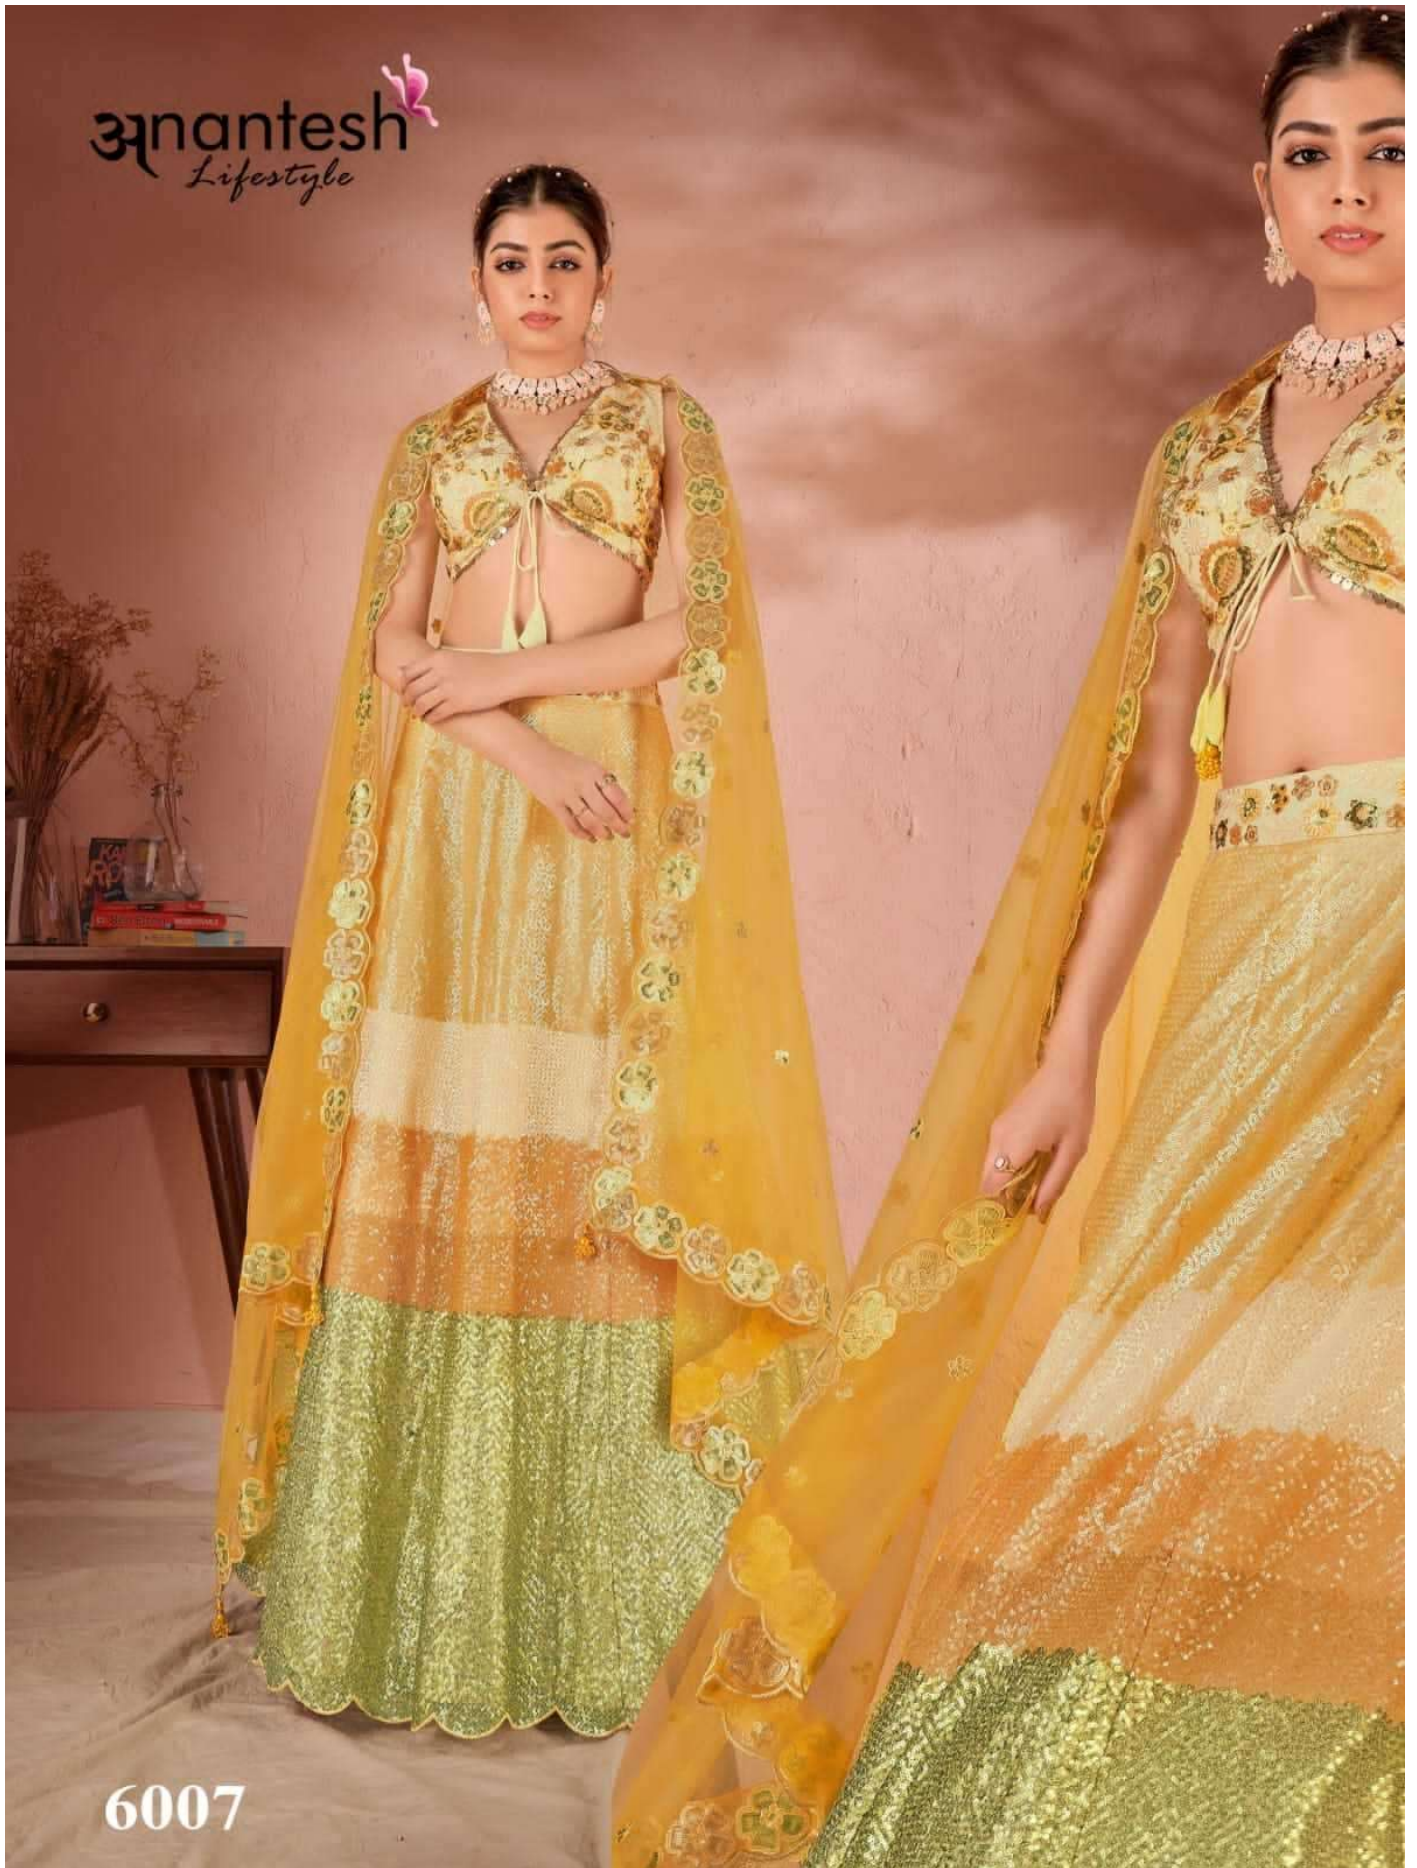

Anantesh
Lifestyle

6007