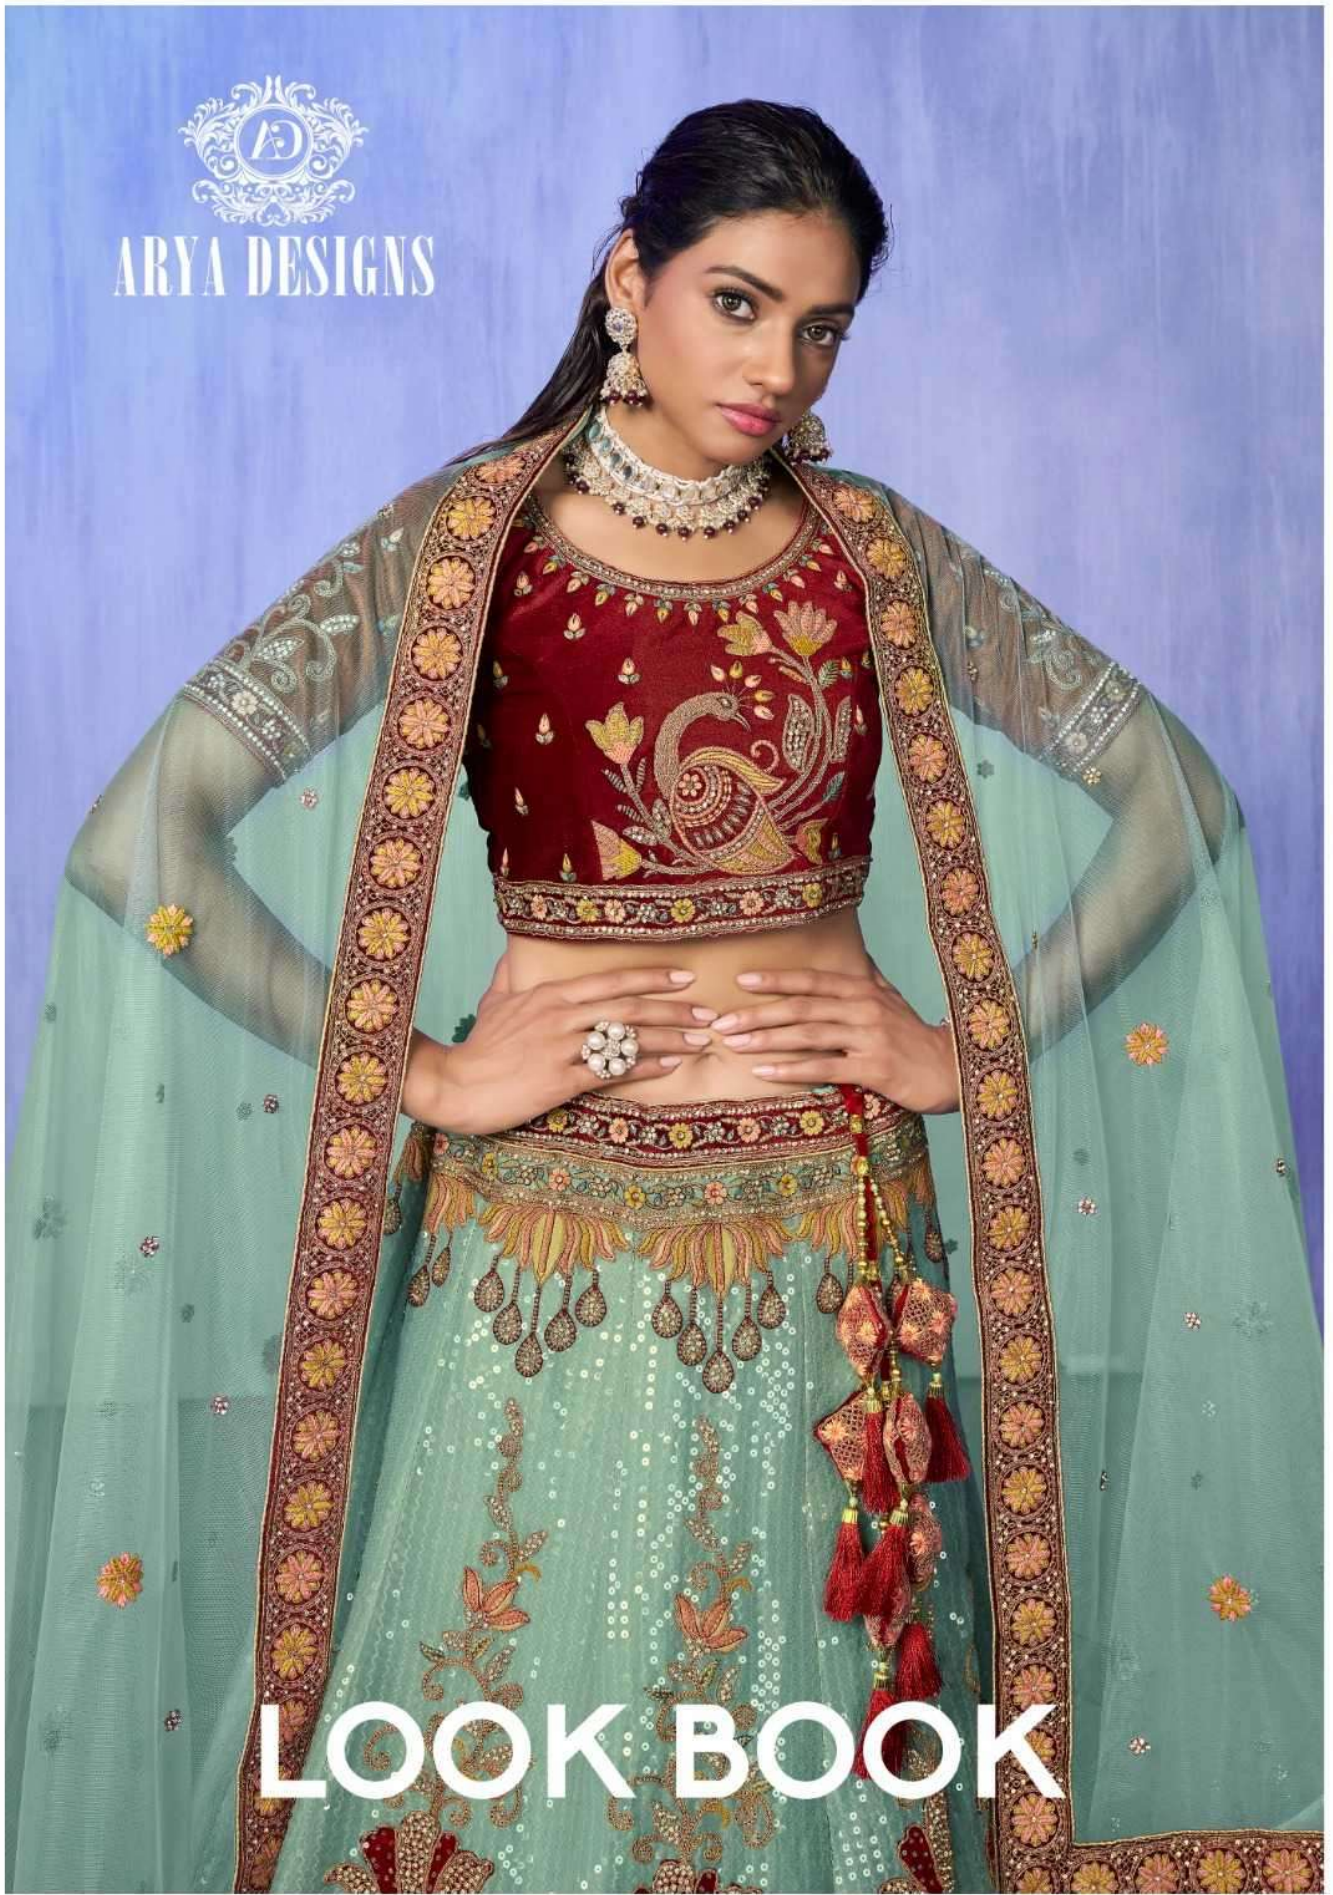

ARYA DESIGNS

LOOK BOOK

SKU	MAIN COLOR	BLOUSE FABRIC	LEHENGA FABRIC	DUPATTA FABRIC	SIZE (SEMI STITCHED)	WORK	PRICE
84001	Off White	Organza	Organza	Net	UPTO 42 INCHES BUST & WAIST	Embroidered	7830/- (FLAT) +12%(GST) +SHIPPING.
84002	Mauve	Georgette	Georgette	Net	UPTO 42 INCHES BUST & WAIST	Embroidered	7230/- (FLAT) +12%(GST) +SHIPPING.
84003	Aqua	Georgette	Georgette	Net	UPTO 42 INCHES BUST & WAIST	Embroidered	9640/- (FLAT) +12%(GST) +SHIPPING.
84004	Off White	Net	Net	Net	UPTO 42 INCHES BUST & WAIST	Embroidered	8795/- (FLAT) +12%(GST) +SHIPPING.
84005	Aqua	Velvet	Georgette	Net	UPTO 42 INCHES BUST & WAIST	Embroidered	9640/- (FLAT) +12%(GST) +SHIPPING.
84006	Green	Net	Net	Net	UPTO 42 INCHES BUST & WAIST	Embroidered	7830/- (FLAT) +12%(GST) +SHIPPING.
84007	Turquoise	Velvet	Velvet	Net	UPTO 42 INCHES BUST & WAIST	Embroidered	10240/- (FLAT) +12%(GST) +SHIPPING.
84008	White	Georgette	Georgette	Net	UPTO 42 INCHES BUST & WAIST	Embroidered	7830/- (FLAT) +12%(GST) +SHIPPING.
84009	Lavender	Organza	Organza	Net	UPTO 42 INCHES BUST & WAIST	Embroidered	7830/- (FLAT) +12%(GST) +SHIPPING.
84010	Pink	Georgette	Georgette	Net	UPTO 42 INCHES BUST & WAIST	Embroidered	9640/- (FLAT) +12%(GST) +SHIPPING.
84011	Peach	Net	Net	Net	UPTO 42 INCHES BUST & WAIST	Embroidered	8795/- (FLAT) +12%(GST) +SHIPPING.
84012	Aqua	Net	Net	Net	UPTO 42 INCHES BUST & WAIST	Embroidered	8795/- (FLAT) +12%(GST) +SHIPPING.
84013	Sea Green	Net	Net	Net	UPTO 42 INCHES BUST & WAIST	Embroidered	8795/- (FLAT) +12%(GST) +SHIPPING.
84014	White	Velvet	Georgette	Net	UPTO 42 INCHES BUST & WAIST	Embroidered	9640/- (FLAT) +12%(GST) +SHIPPING.
84015	Peach	Velvet	Georgette	Net	UPTO 42 INCHES BUST & WAIST	Embroidered	9640/- (FLAT) +12%(GST) +SHIPPING.
84016	Peach	Net	Net	Net	UPTO 42 INCHES BUST & WAIST	Embroidered	7830/- (FLAT) +12%(GST) +SHIPPING.
84017	Peach	Velvet	Velvet	Net	UPTO 42 INCHES BUST & WAIST	Embroidered	10240/- (FLAT) +12%(GST) +SHIPPING.
84018	White	Velvet	Velvet	Net	UPTO 42 INCHES BUST & WAIST	Embroidered	10240/- (FLAT) +12%(GST) +SHIPPING.
84019	White	Georgette	Georgette	Net	UPTO 42 INCHES BUST & WAIST	Embroidered	7830/- (FLAT) +12%(GST) +SHIPPING.