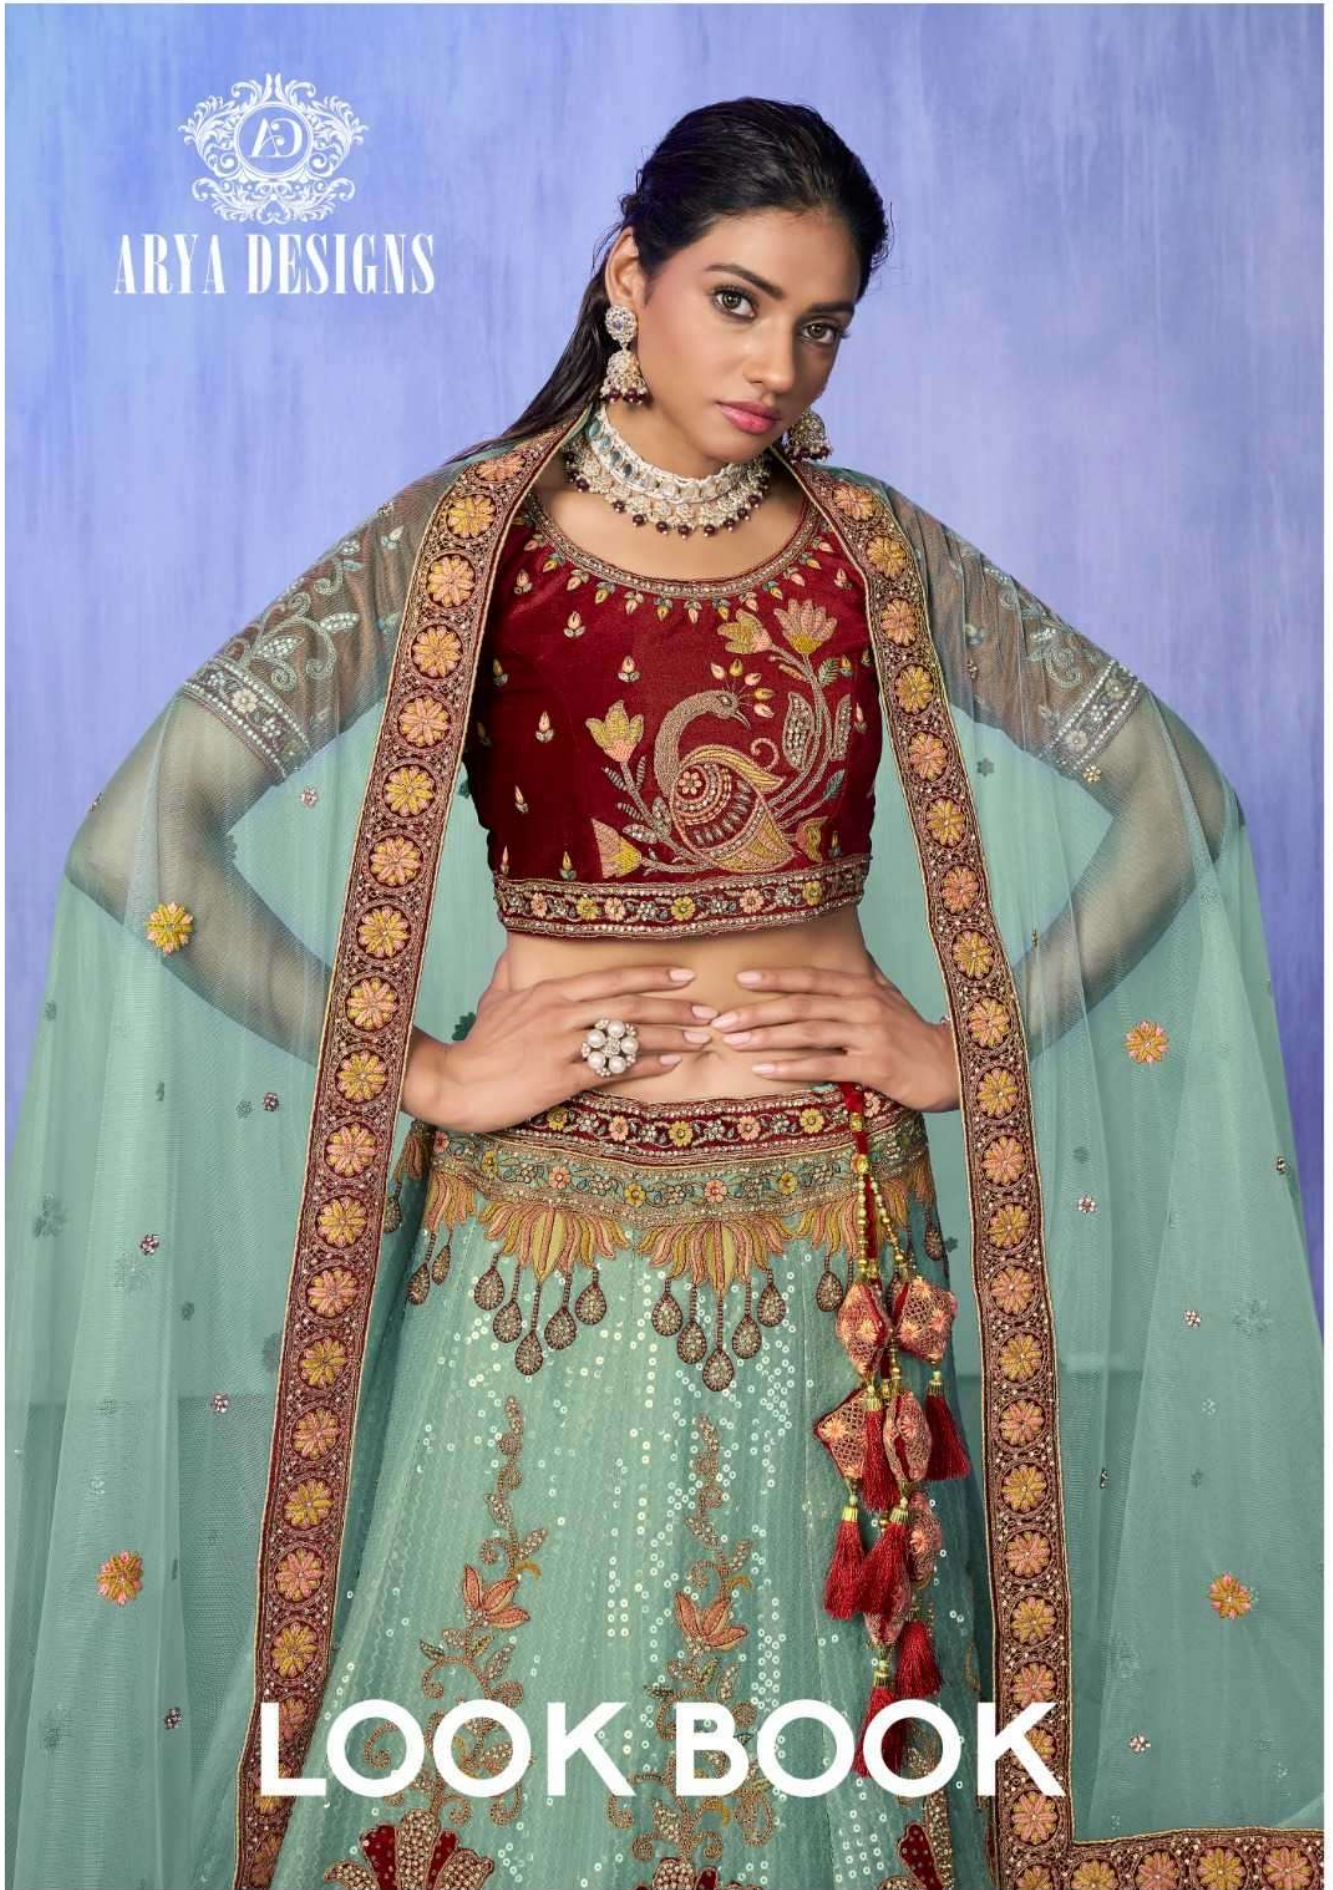

ARYA DESIGNS

LOOK BOOK