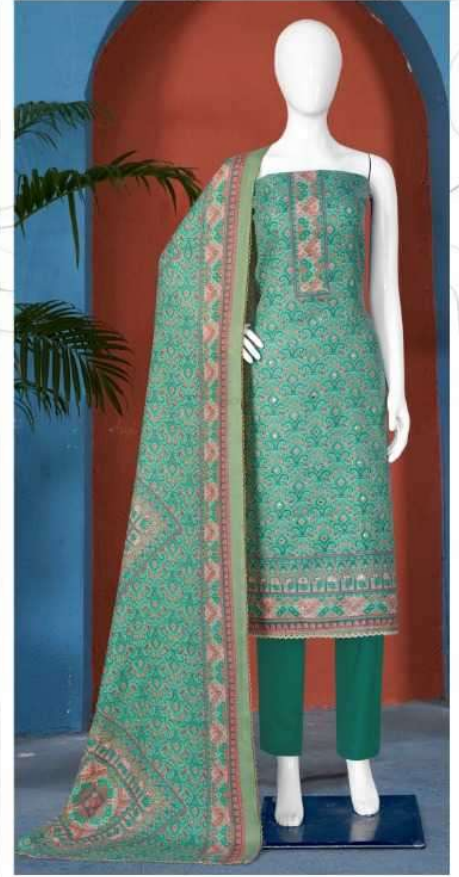

Gipson[®]

SAFARI

D.NO.2421

Gipson[®]

SAFARI

TOP :- PURE WOOLEN PASHMINA PRINT WITH MIRROR WORK

BOTTOM :- PURE PASHMINA DYED

D.NO.2421-C

DUPATTA :- PURE WOOLEN PASHMINA PRINT

Gipson[®]

SAFARI

D.NO.2421

Gipson[®]

SAFARI

TOP :- PURE WOOLEN PASHMINA PRINT WITH MIRROR WORK

BOTTOM :- PURE PASHMINA DYED

D.NO.2421-D

DUPATTA :- PURE WOOLEN PASHMINA PRINT

Gipson[®]

SAFARI

TOP :- PURE WOOLEN PASHMINA PRINT WITH MIRROR WORK

BOTTOM :- PURE PASHMINA DYED

D.NO.2420-C

DUPATTA :- PURE WOOLEN PASHMINA PRINT

Gipson[®]

SAFARI

TOP :- PURE WOOLEN PASHMINA PRINT WITH MIRROR WORK

BOTTOM :- PURE PASHMINA DYED

D.NO.2421-B

DUPATTA :- PURE WOOLEN PASHMINA PRINT

Gipson[®]

SAFARI