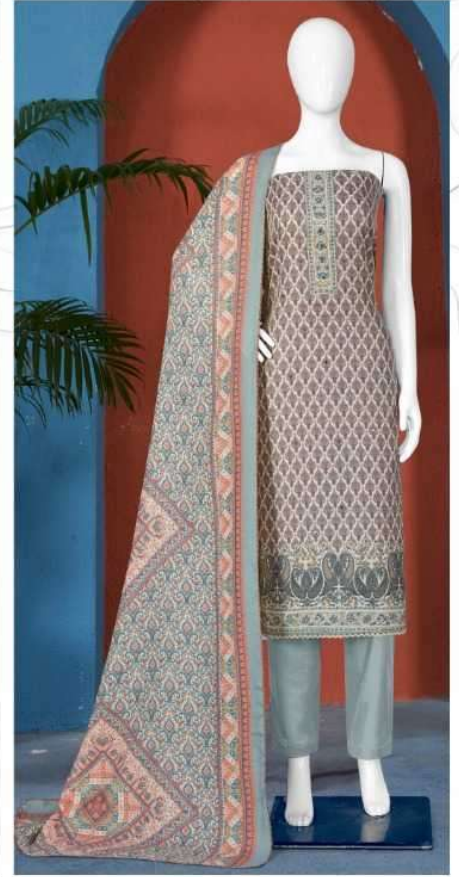

Gipson[®]

SAFARI

D.NO.2421

Gipson[®]

SAFARI

TOP :- PURE WOOLEN PASHMINA PRINT WITH MIRROR WORK

BOTTOM :- PURE PASHMINA DYED

D.NO.2421-C

D.NO.2421-D

DUPATTA :- PURE WOOLEN PASHMINA PRINT

Gipson[®]

SAFARI

TOP :- PURE WOOLEN PASHMINA PRINT WITH MIRROR WORK

BOTTOM :- PURE PASHMINA DYED

D.NO.2420-C

DUPATTA :- PURE WOOLEN PASHMINA PRINT

Gipson[®]

SAFARI

TOP :- PURE WOOLEN PASHMINA PRINT WITH MIRROR WORK

BOTTOM :- PURE PASHMINA DYED

D.NO.2420-B

DUPATTA :- PURE WOOLEN PASHMINA PRINT

Gipson[®]

SAFARI

D.NO :- 2420

TOP :- PURE WOOLEN PASHMINA PRINT WITH MIRROR WORK

BOTTOM :- PURE PASHMINA DYED

DUPATTA :- PURE WOOLEN PASHMINA PRINT

Gipson[®]

SAFARI

TOP :- PURE WOOLEN PASHMINA PRINT WITH MIRROR WORK

BOTTOM :- PURE PASHMINA DYED