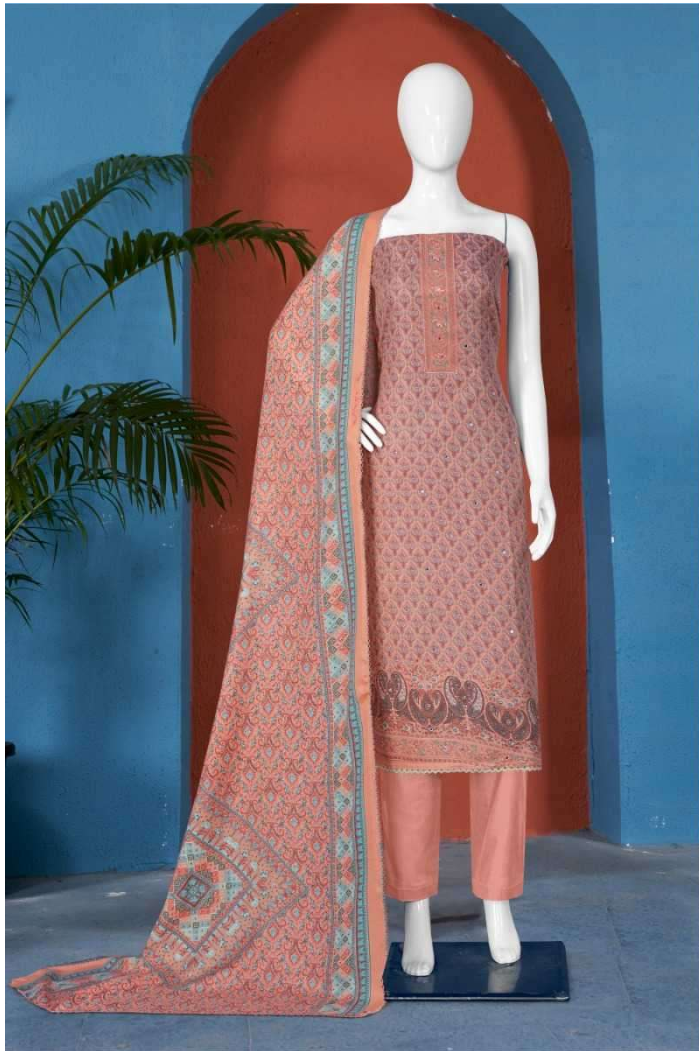

Gipson[®]

SAFARI

D.NO.2421

Gipson[®]

SAFARI

TOP :- PURE WOOLEN PASHMINA PRINT WITH MIRROR WORK

BOTTOM :- PURE PASHMINA DYED

D.NO.2421-C

DUPATTA :- PURE WOOLEN PASHMINA PRINT

Gipson[®]

SAFARI

D.NO.2421

Gipson[®]

SAFARI

TOP :- PURE WOOLEN PASHMINA PRINT WITH MIRROR WORK

BOTTOM :- PURE PASHMINA DYED

Gipson[®]

SAFARI

TOP :- PURE WOOLEN PASHMINA PRINT WITH MIRROR WORK

BOTTOM :- PURE PASHMINA DYED

D.NO.2420-B

DUPATTA :- PURE WOOLEN PASHMINA PRINT

Gipson[®]

SAFARI

D.NO :- 2420

TOP :- PURE WOOLEN PASHMINA PRINT WITH MIRROR WORK

BOTTOM :- PURE PASHMINA DYED

DUPATTA :- PURE WOOLEN PASHMINA PRINT

Gipson[®]

SAFARI

TOP :- PURE WOOLEN PASHMINA PRINT WITH MIRROR WORK

BOTTOM :- PURE PASHMINA DYED