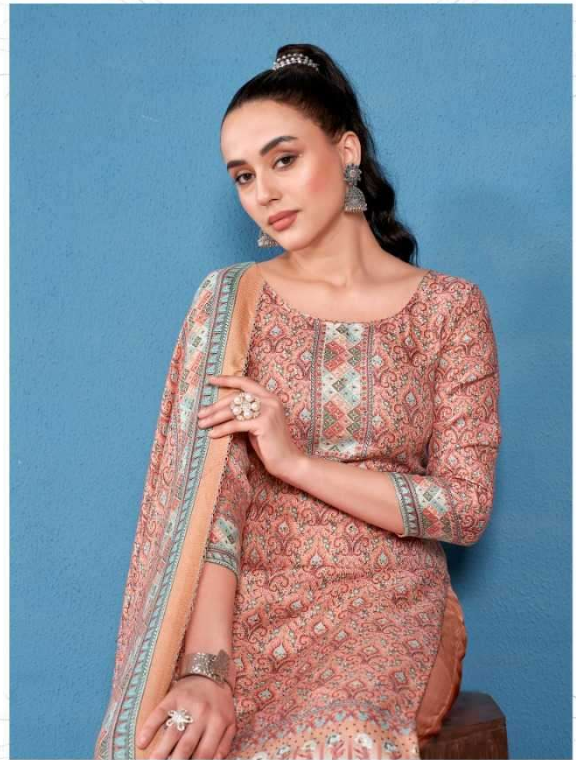

Gipson®

SAFARI

TOP :- PURE WOOLEN PASHMINA PRINT WITH MIRROR WORK

BOTTOM :- PURE PASHMINA DYED

D.NO.2421-A

DUPATTA :- PURE WOOLEN PASHMINA PRINT